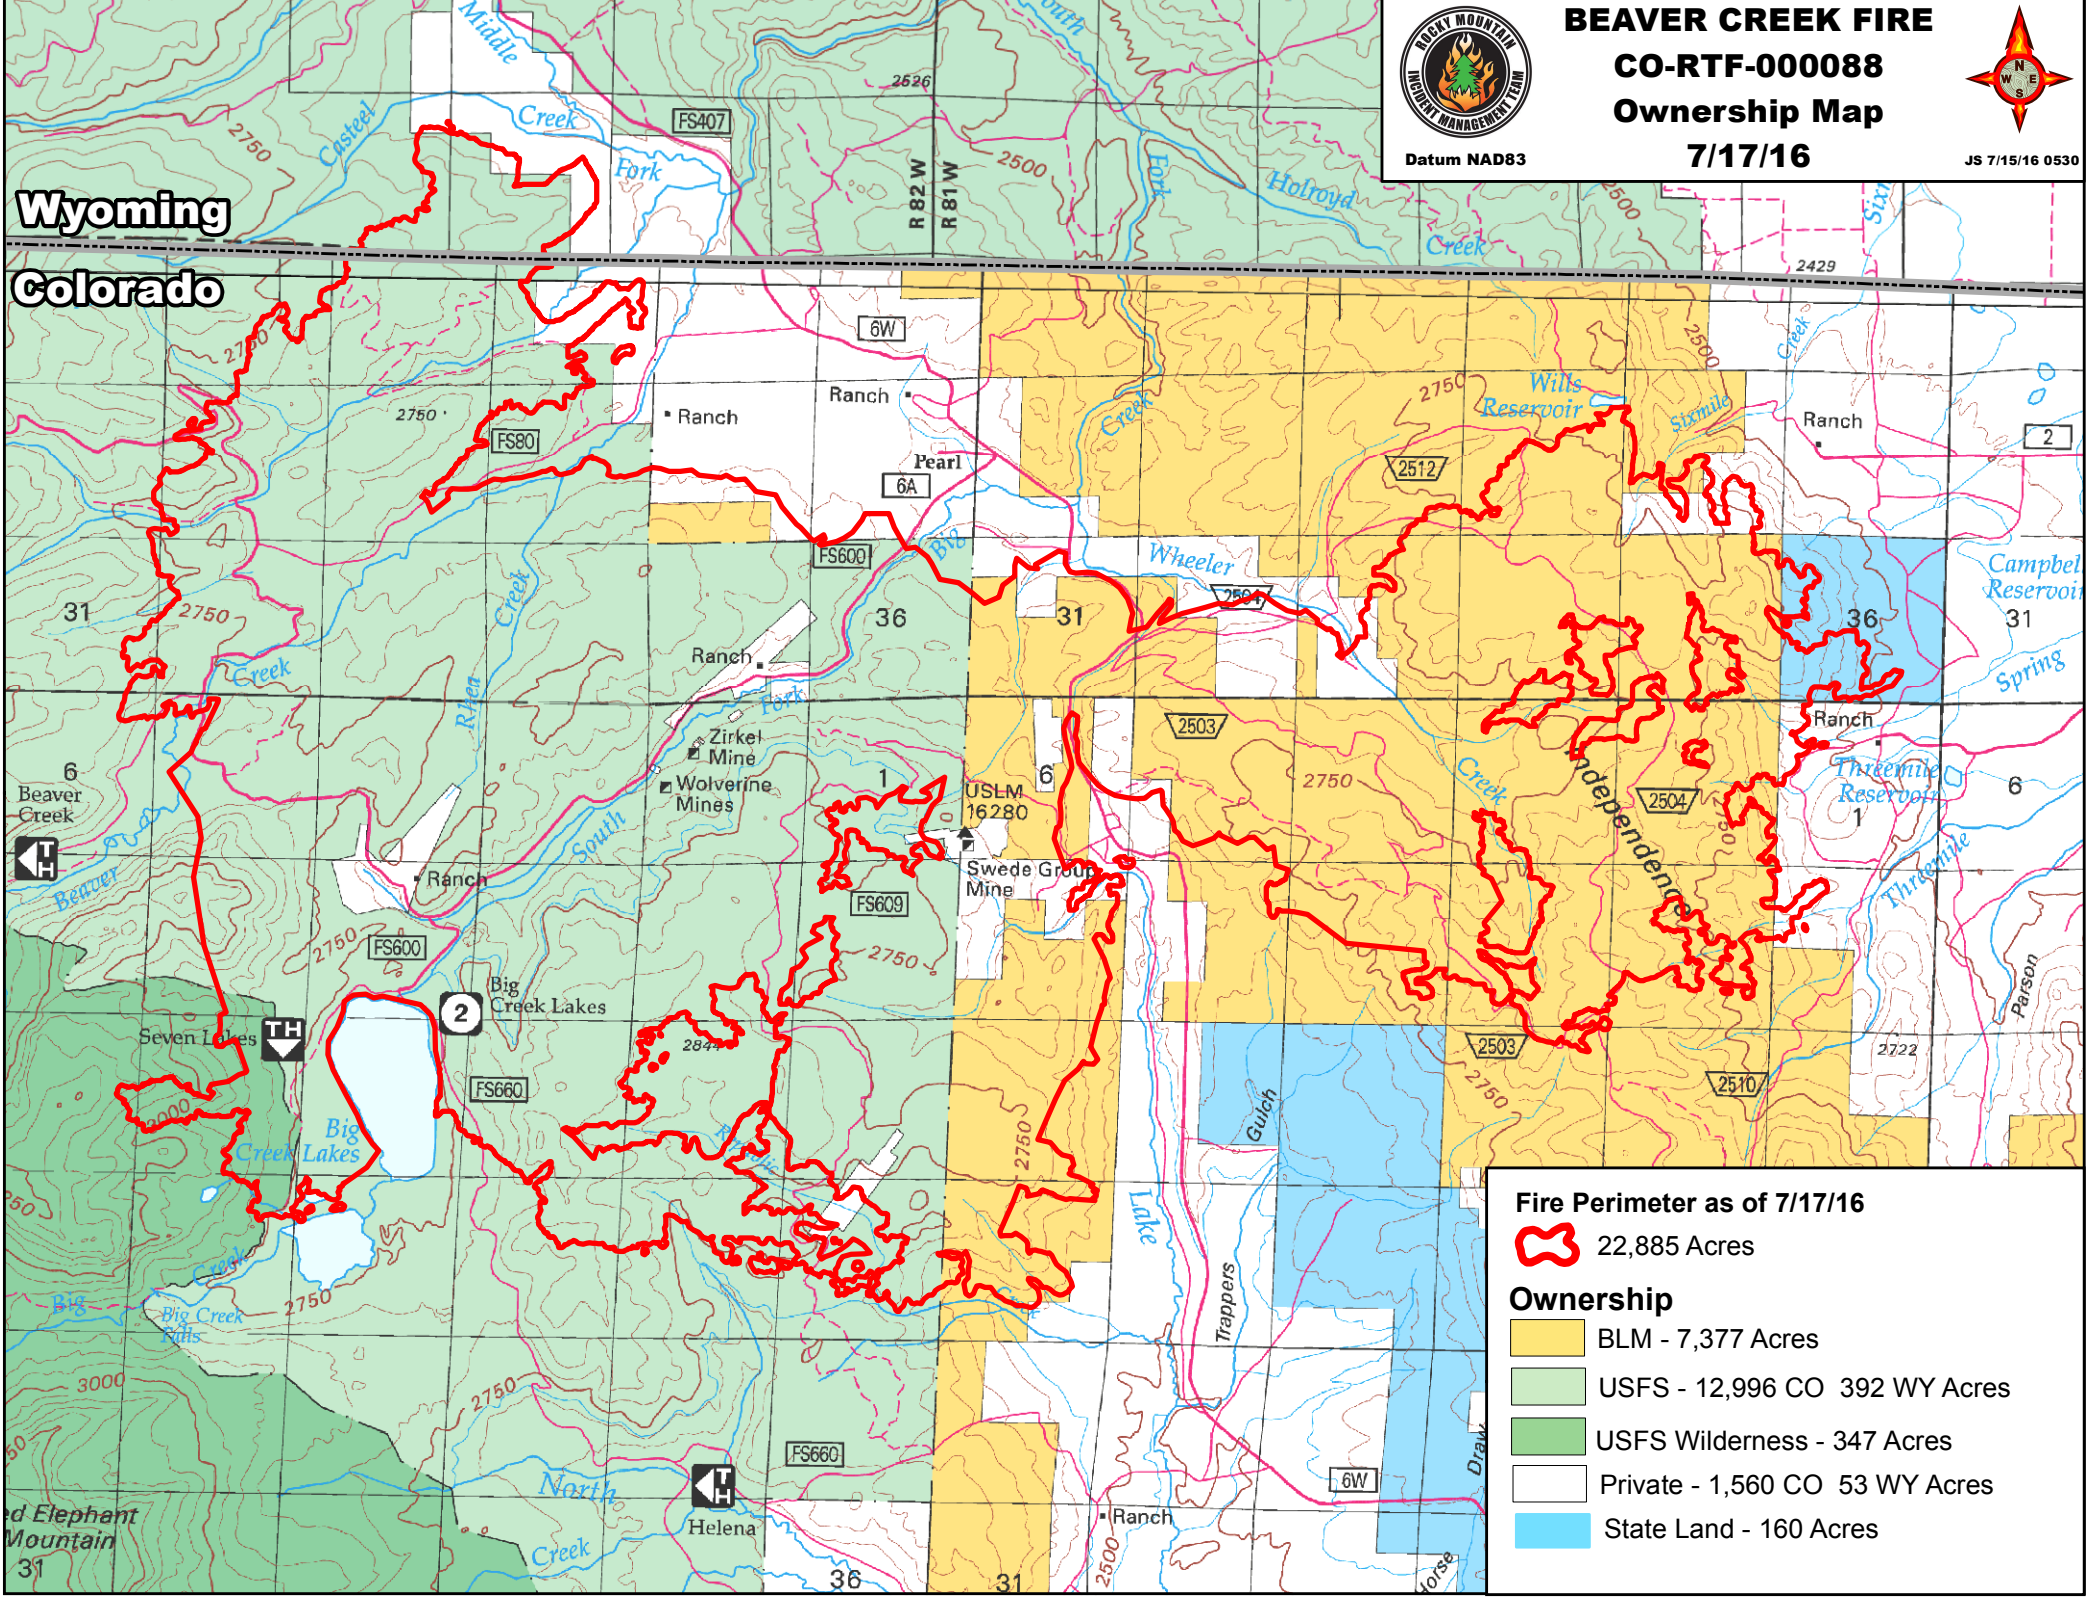

**BEAVER CREEK FIRE**  
**CO-RTF-000088**  
**Ownership Map**  
**7/17/16**

Datum NAD83

JS 7/15/16 0530

**Wyoming**

**Colorado**

**Fire Perimeter as of 7/17/16**  
 22,885 Acres

**Ownership**

- BLM - 7,377 Acres
- USFS - 12,996 CO 392 WY Acres
- USFS Wilderness - 347 Acres
- Private - 1,560 CO 53 WY Acres
- State Land - 160 Acres