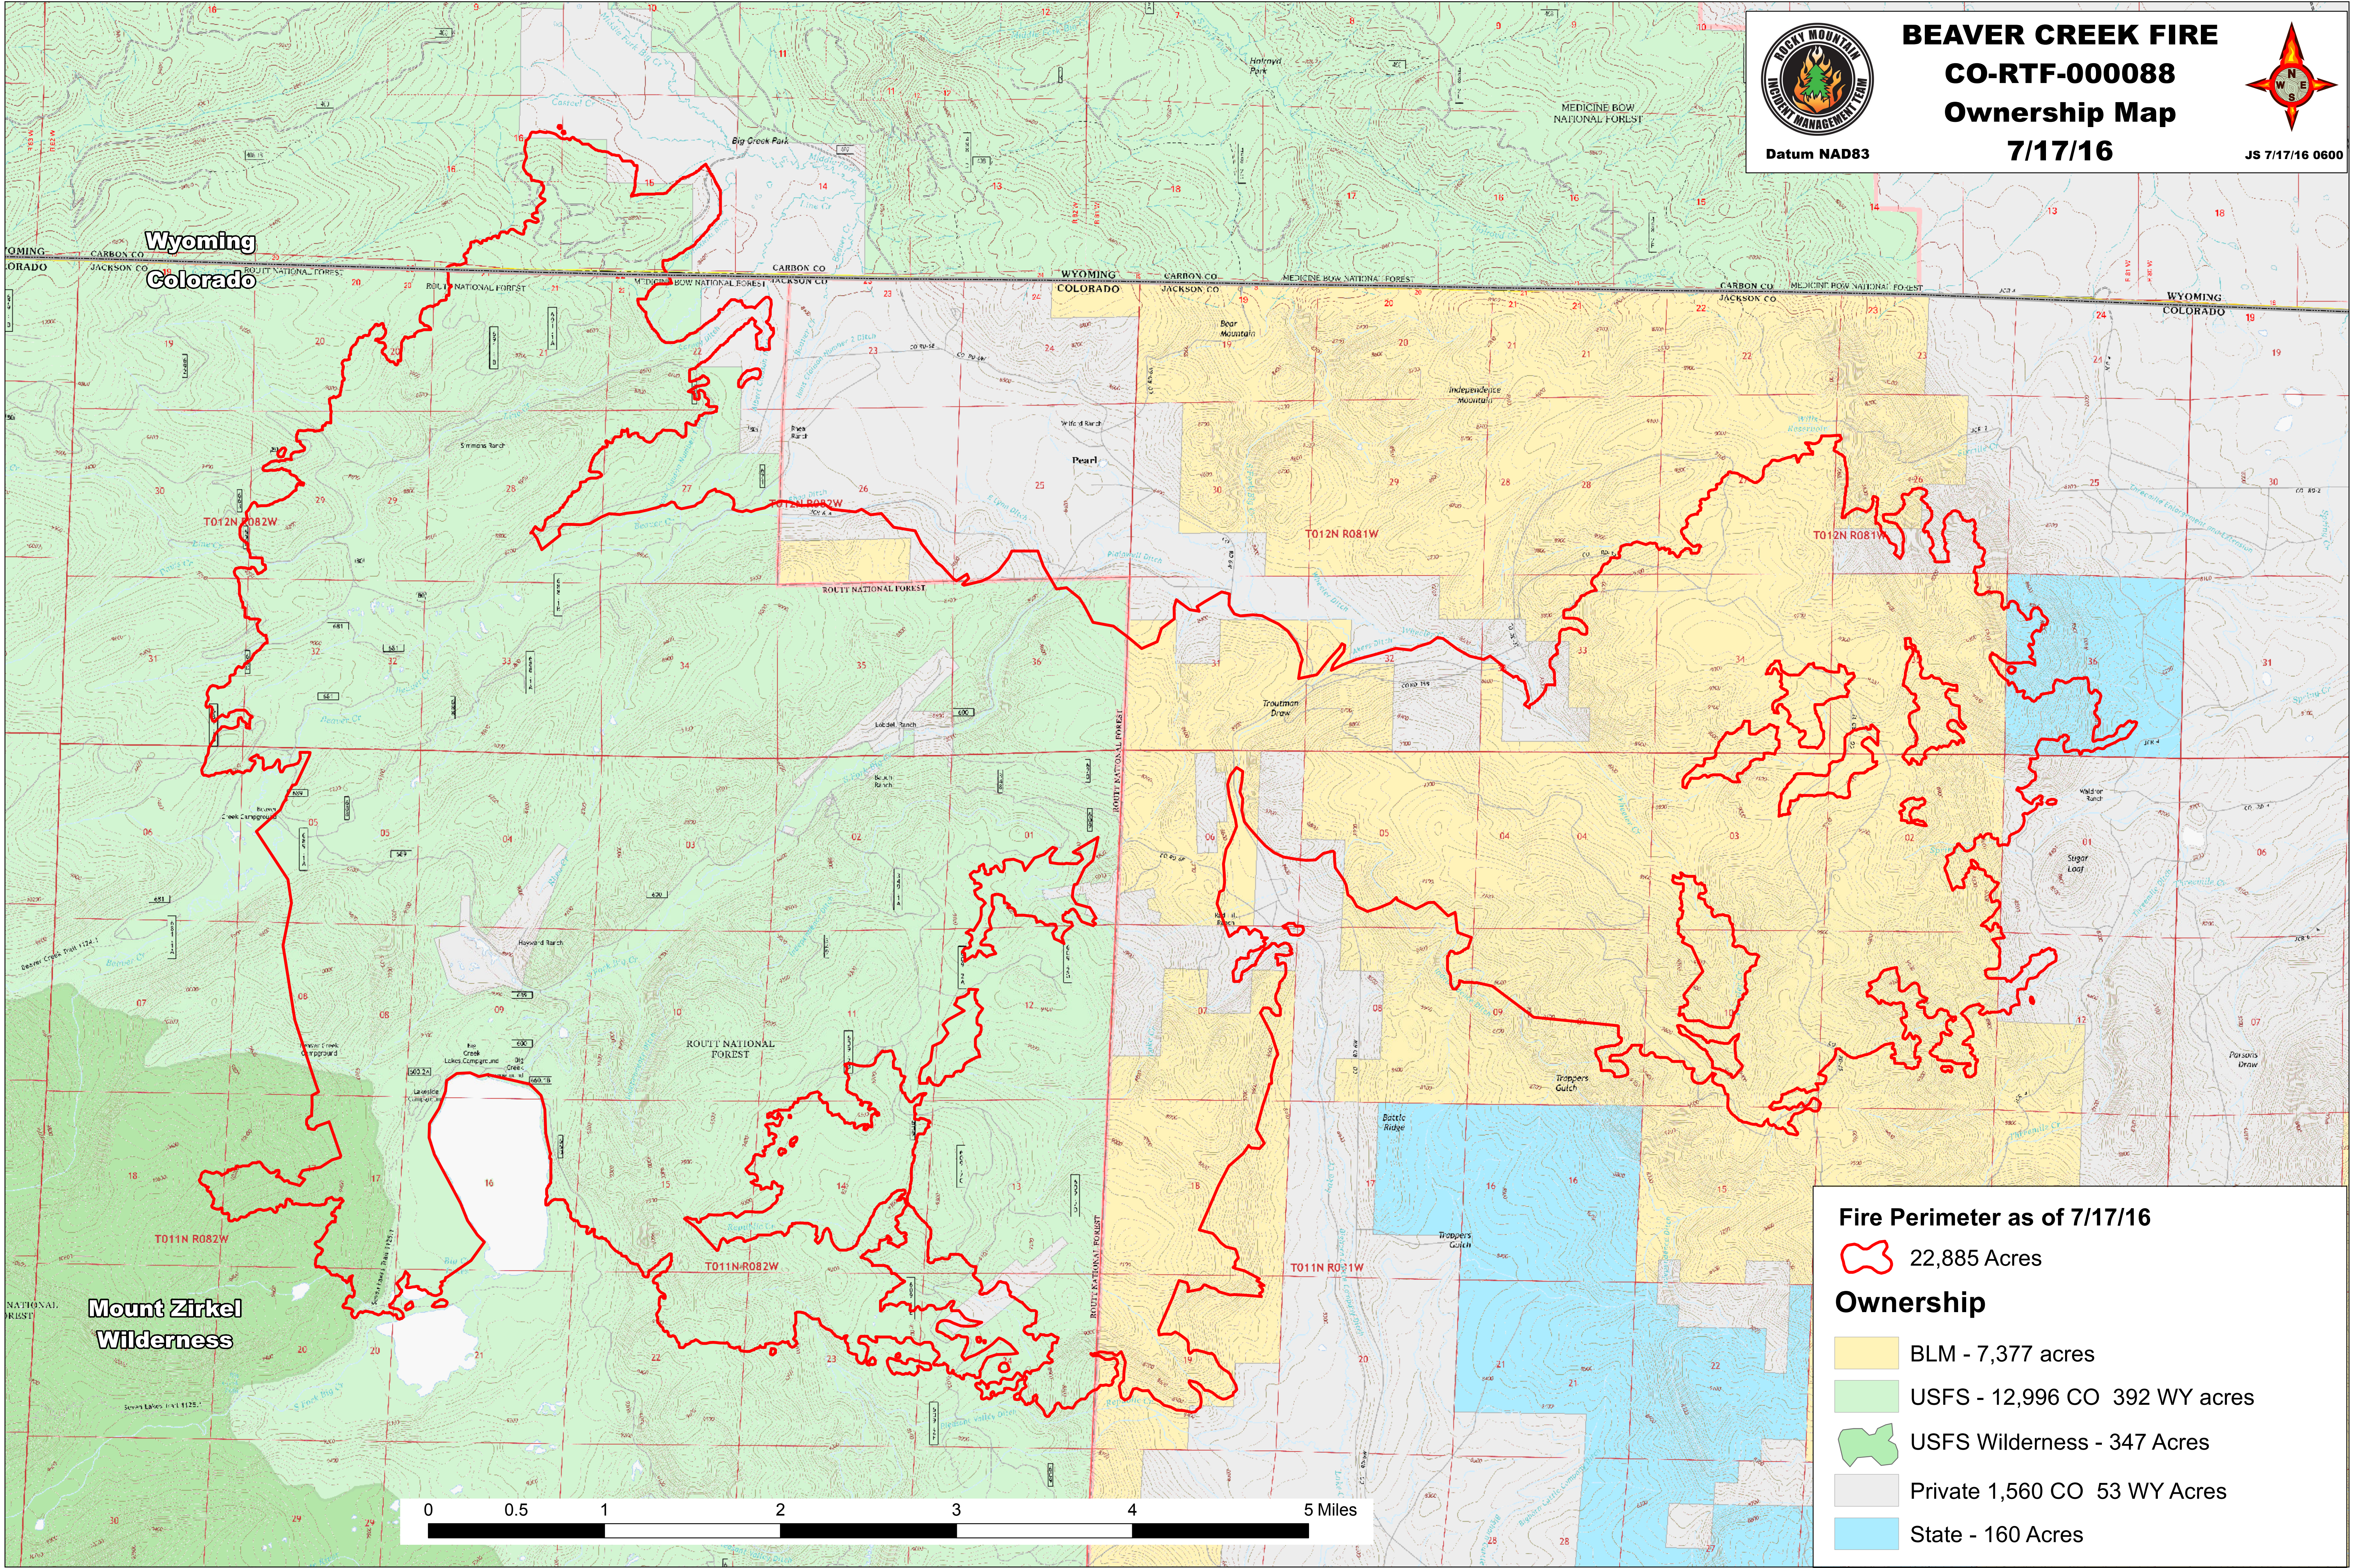

BEAVER CREEK FIRE
CO-RTF-000088
Ownership Map
7/17/16

Datum NAD83

JS 7/17/16 0600

Wyoming
Colorado

Mount Zirkel
Wilderness

Fire Perimeter as of 7/17/16
 22,885 Acres

Ownership

- BLM - 7,377 acres
- USFS - 12,996 CO 392 WY acres
- USFS Wilderness - 347 Acres
- Private 1,560 CO 53 WY Acres
- State - 160 Acres