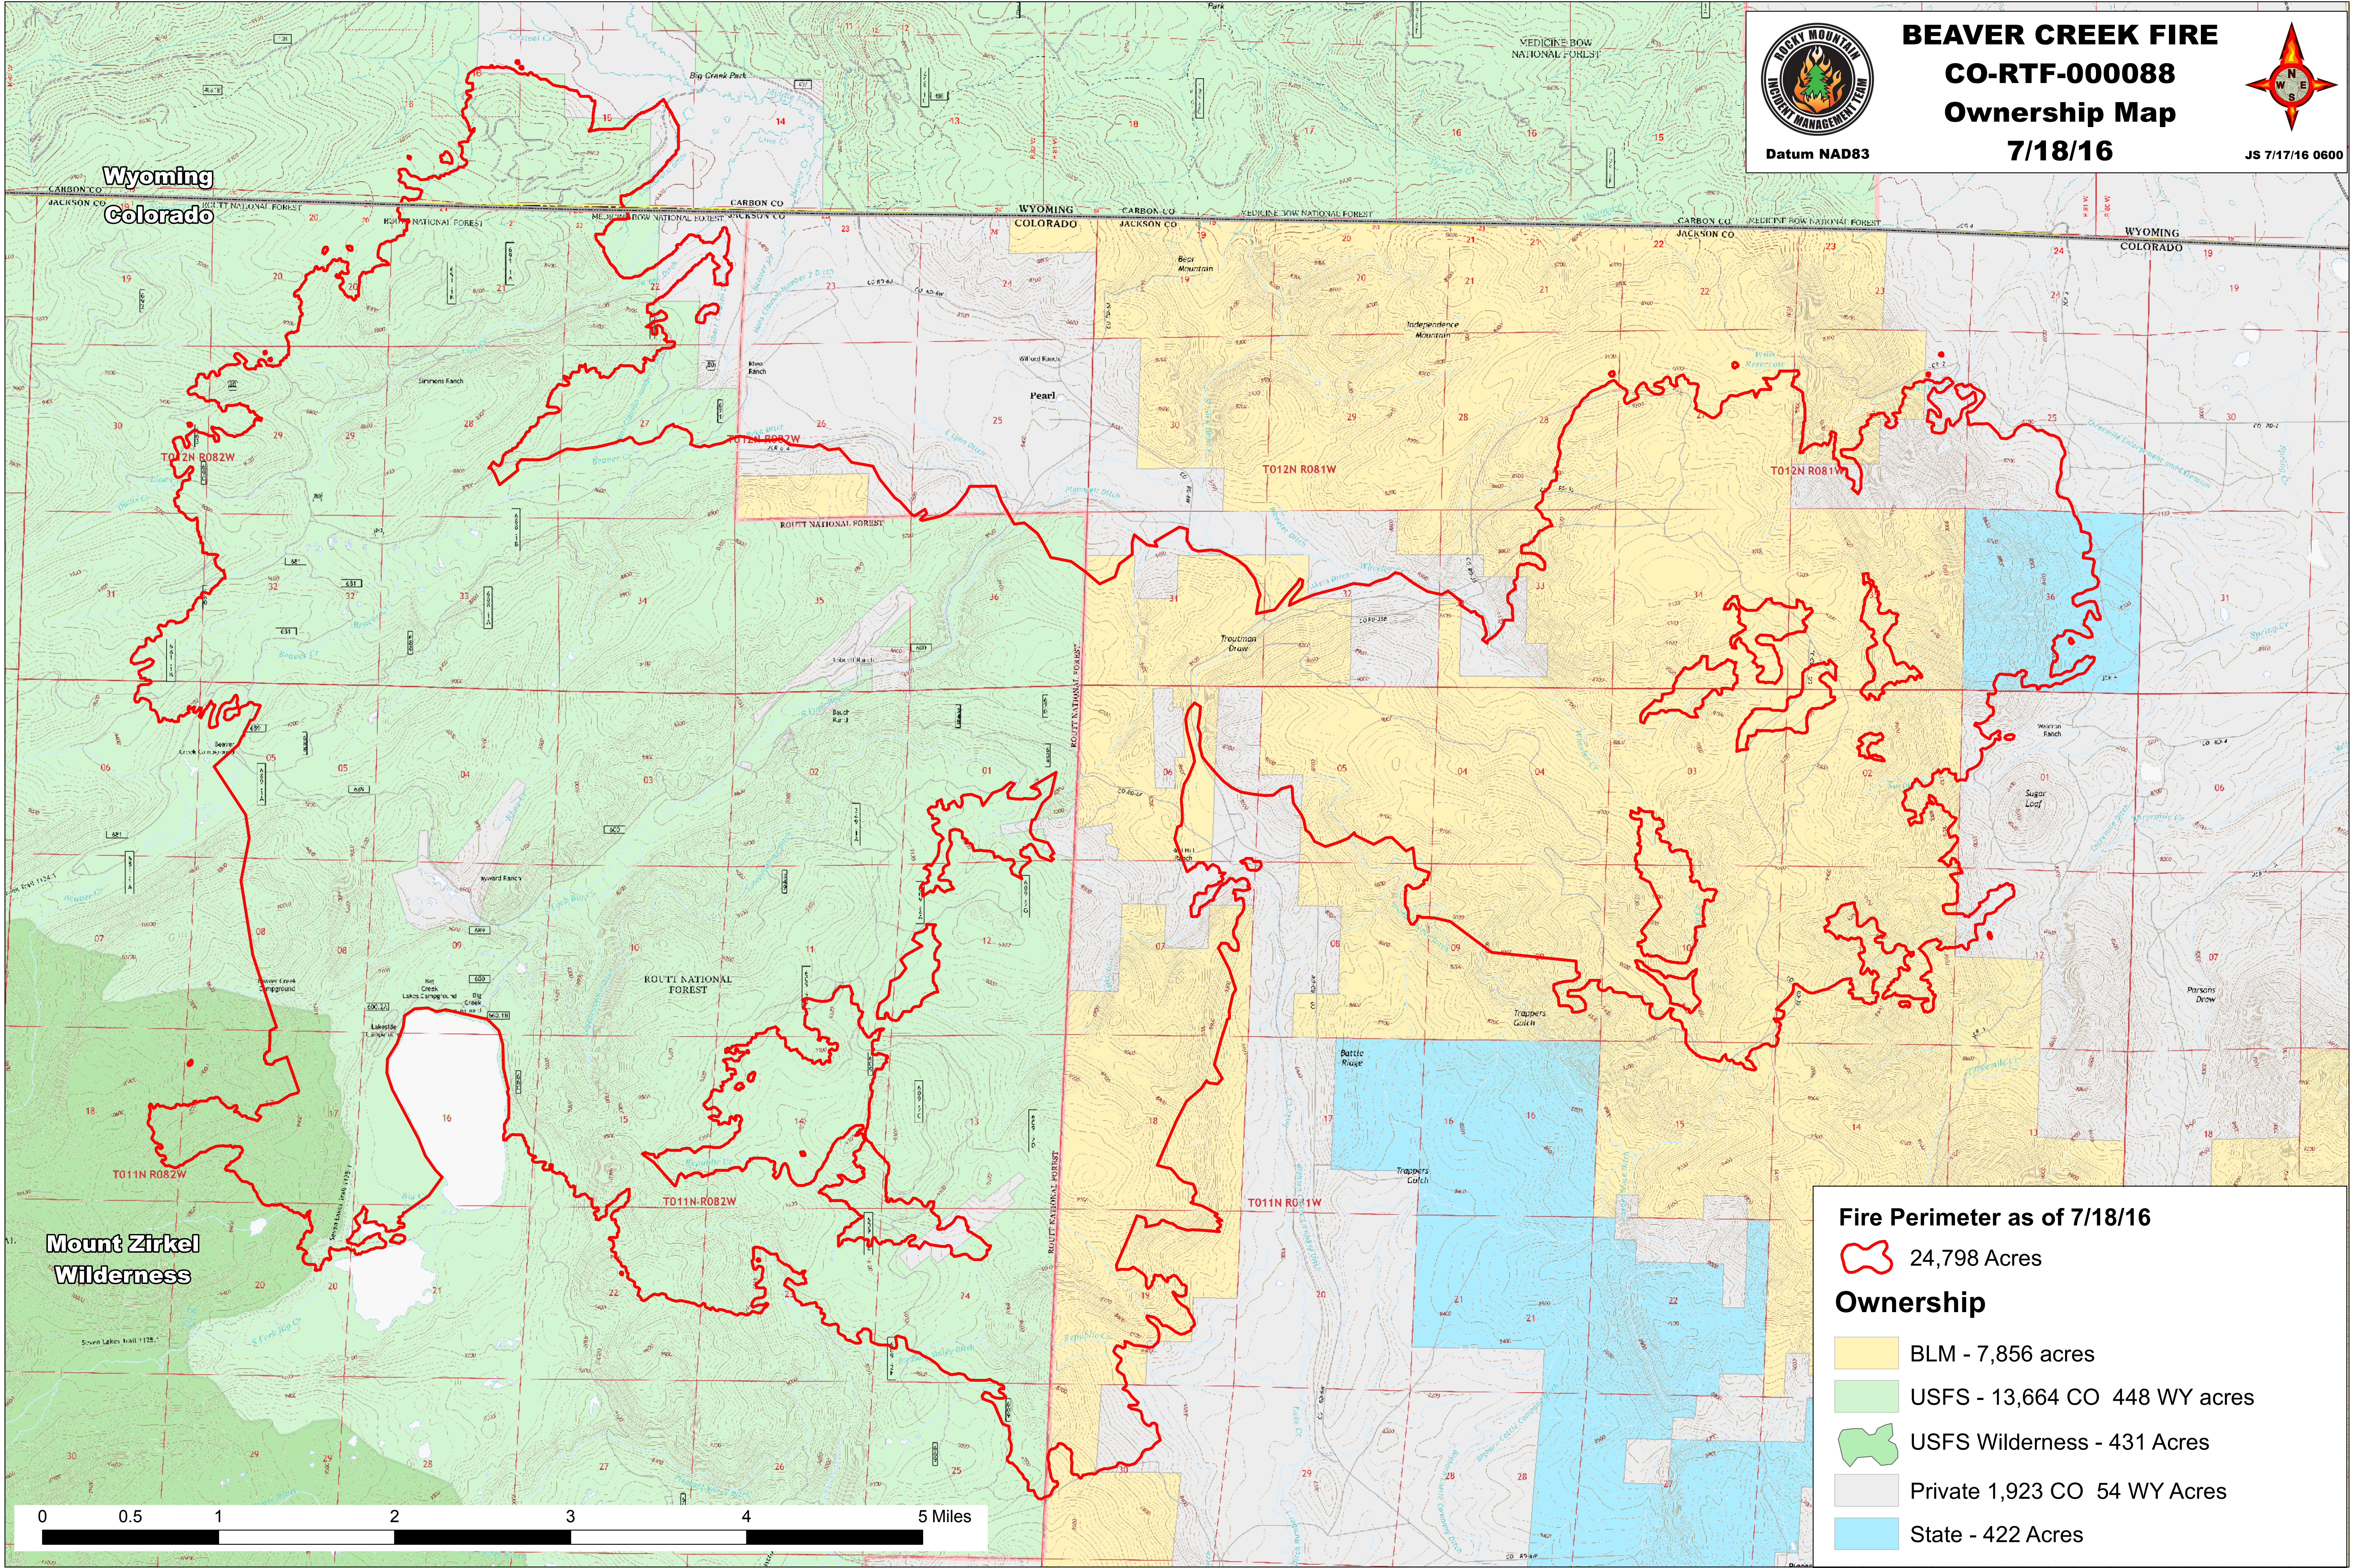

BEAVER CREEK FIRE
CO-RTF-00088
Ownership Map
7/18/16

Datum NAD83

JS 7/17/16 0600

Wyoming
Colorado

Mount Zirkel
Wilderness

Fire Perimeter as of 7/18/16
 24,798 Acres

Ownership

- BLM - 7,856 acres
- USFS - 13,664 CO 448 WY acres
- USFS Wilderness - 431 Acres
- Private 1,923 CO 54 WY Acres
- State - 422 Acres