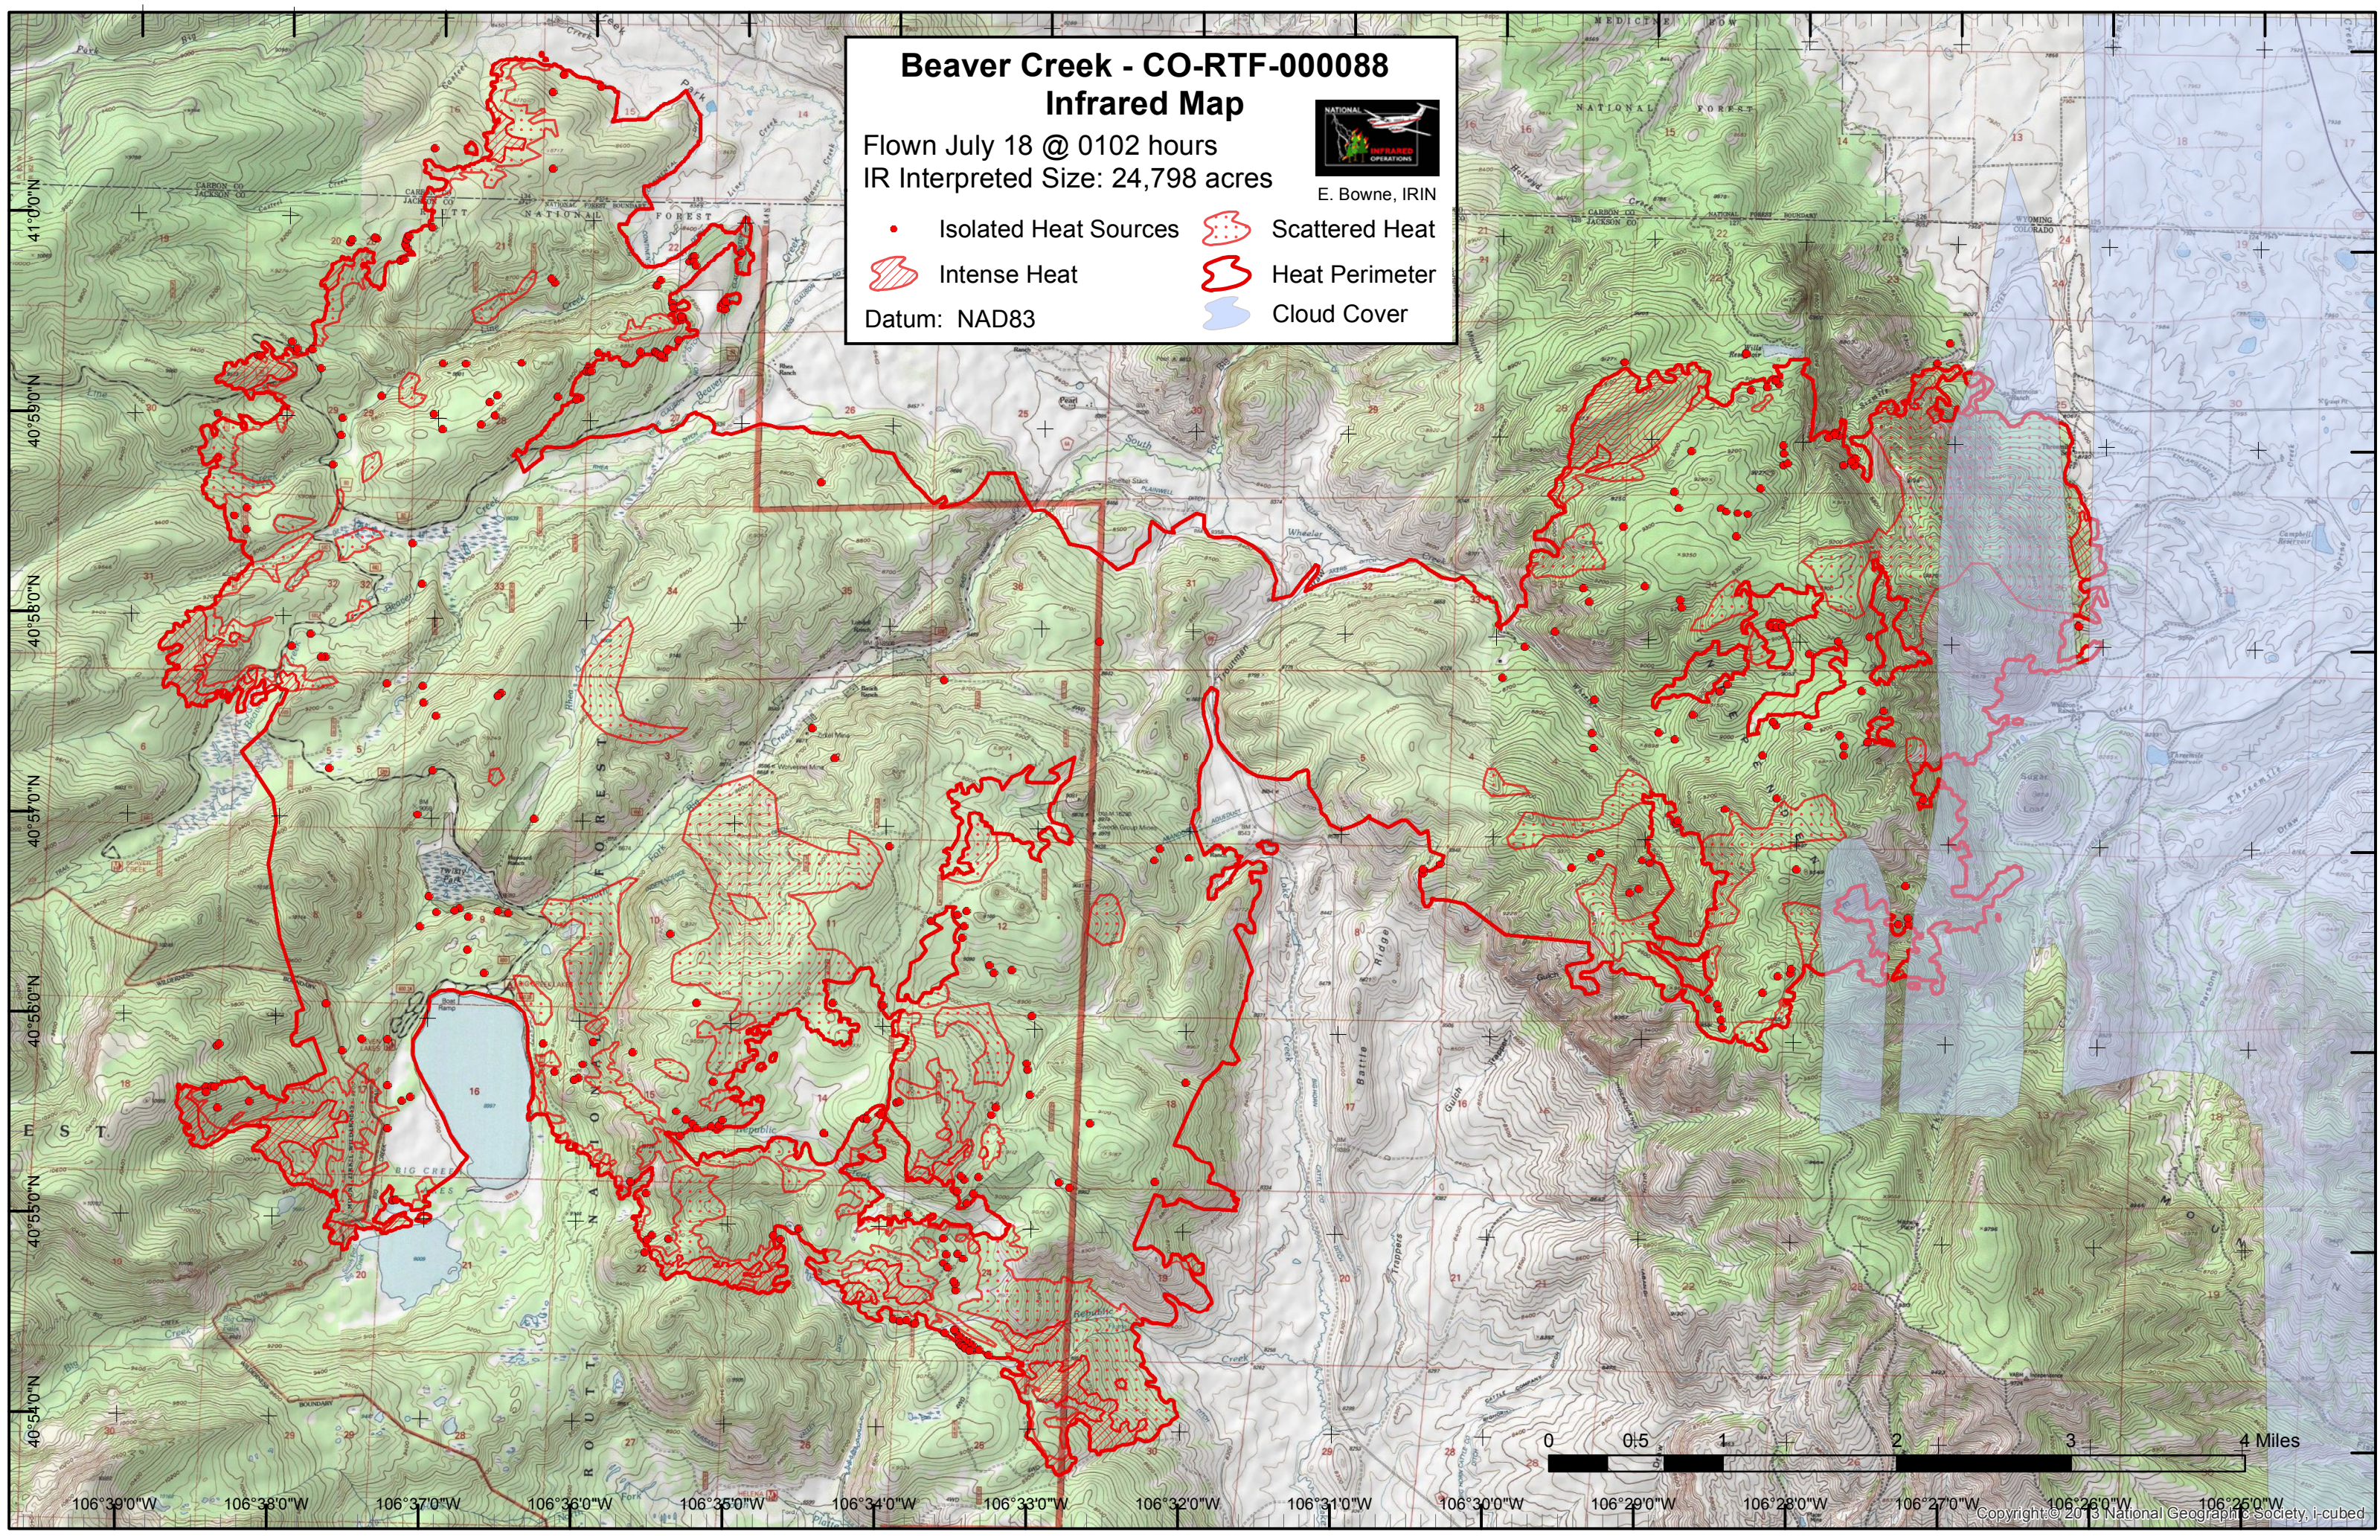

Beaver Creek - CO-RTF-000088

Infrared Map

Flown July 18 @ 0102 hours
IR Interpreted Size: 24,798 acres

E. Bowne, IRIN

- Isolated Heat Sources
- ▨ Intense Heat
- Datum: NAD83
- ▨ Scattered Heat
- ▨ Heat Perimeter
- ☁ Cloud Cover

106°39'0"W 106°38'0"W 106°37'0"W 106°36'0"W 106°35'0"W 106°34'0"W 106°33'0"W 106°32'0"W 106°31'0"W 106°30'0"W 106°29'0"W 106°28'0"W 106°27'0"W 106°26'0"W 106°25'0"W