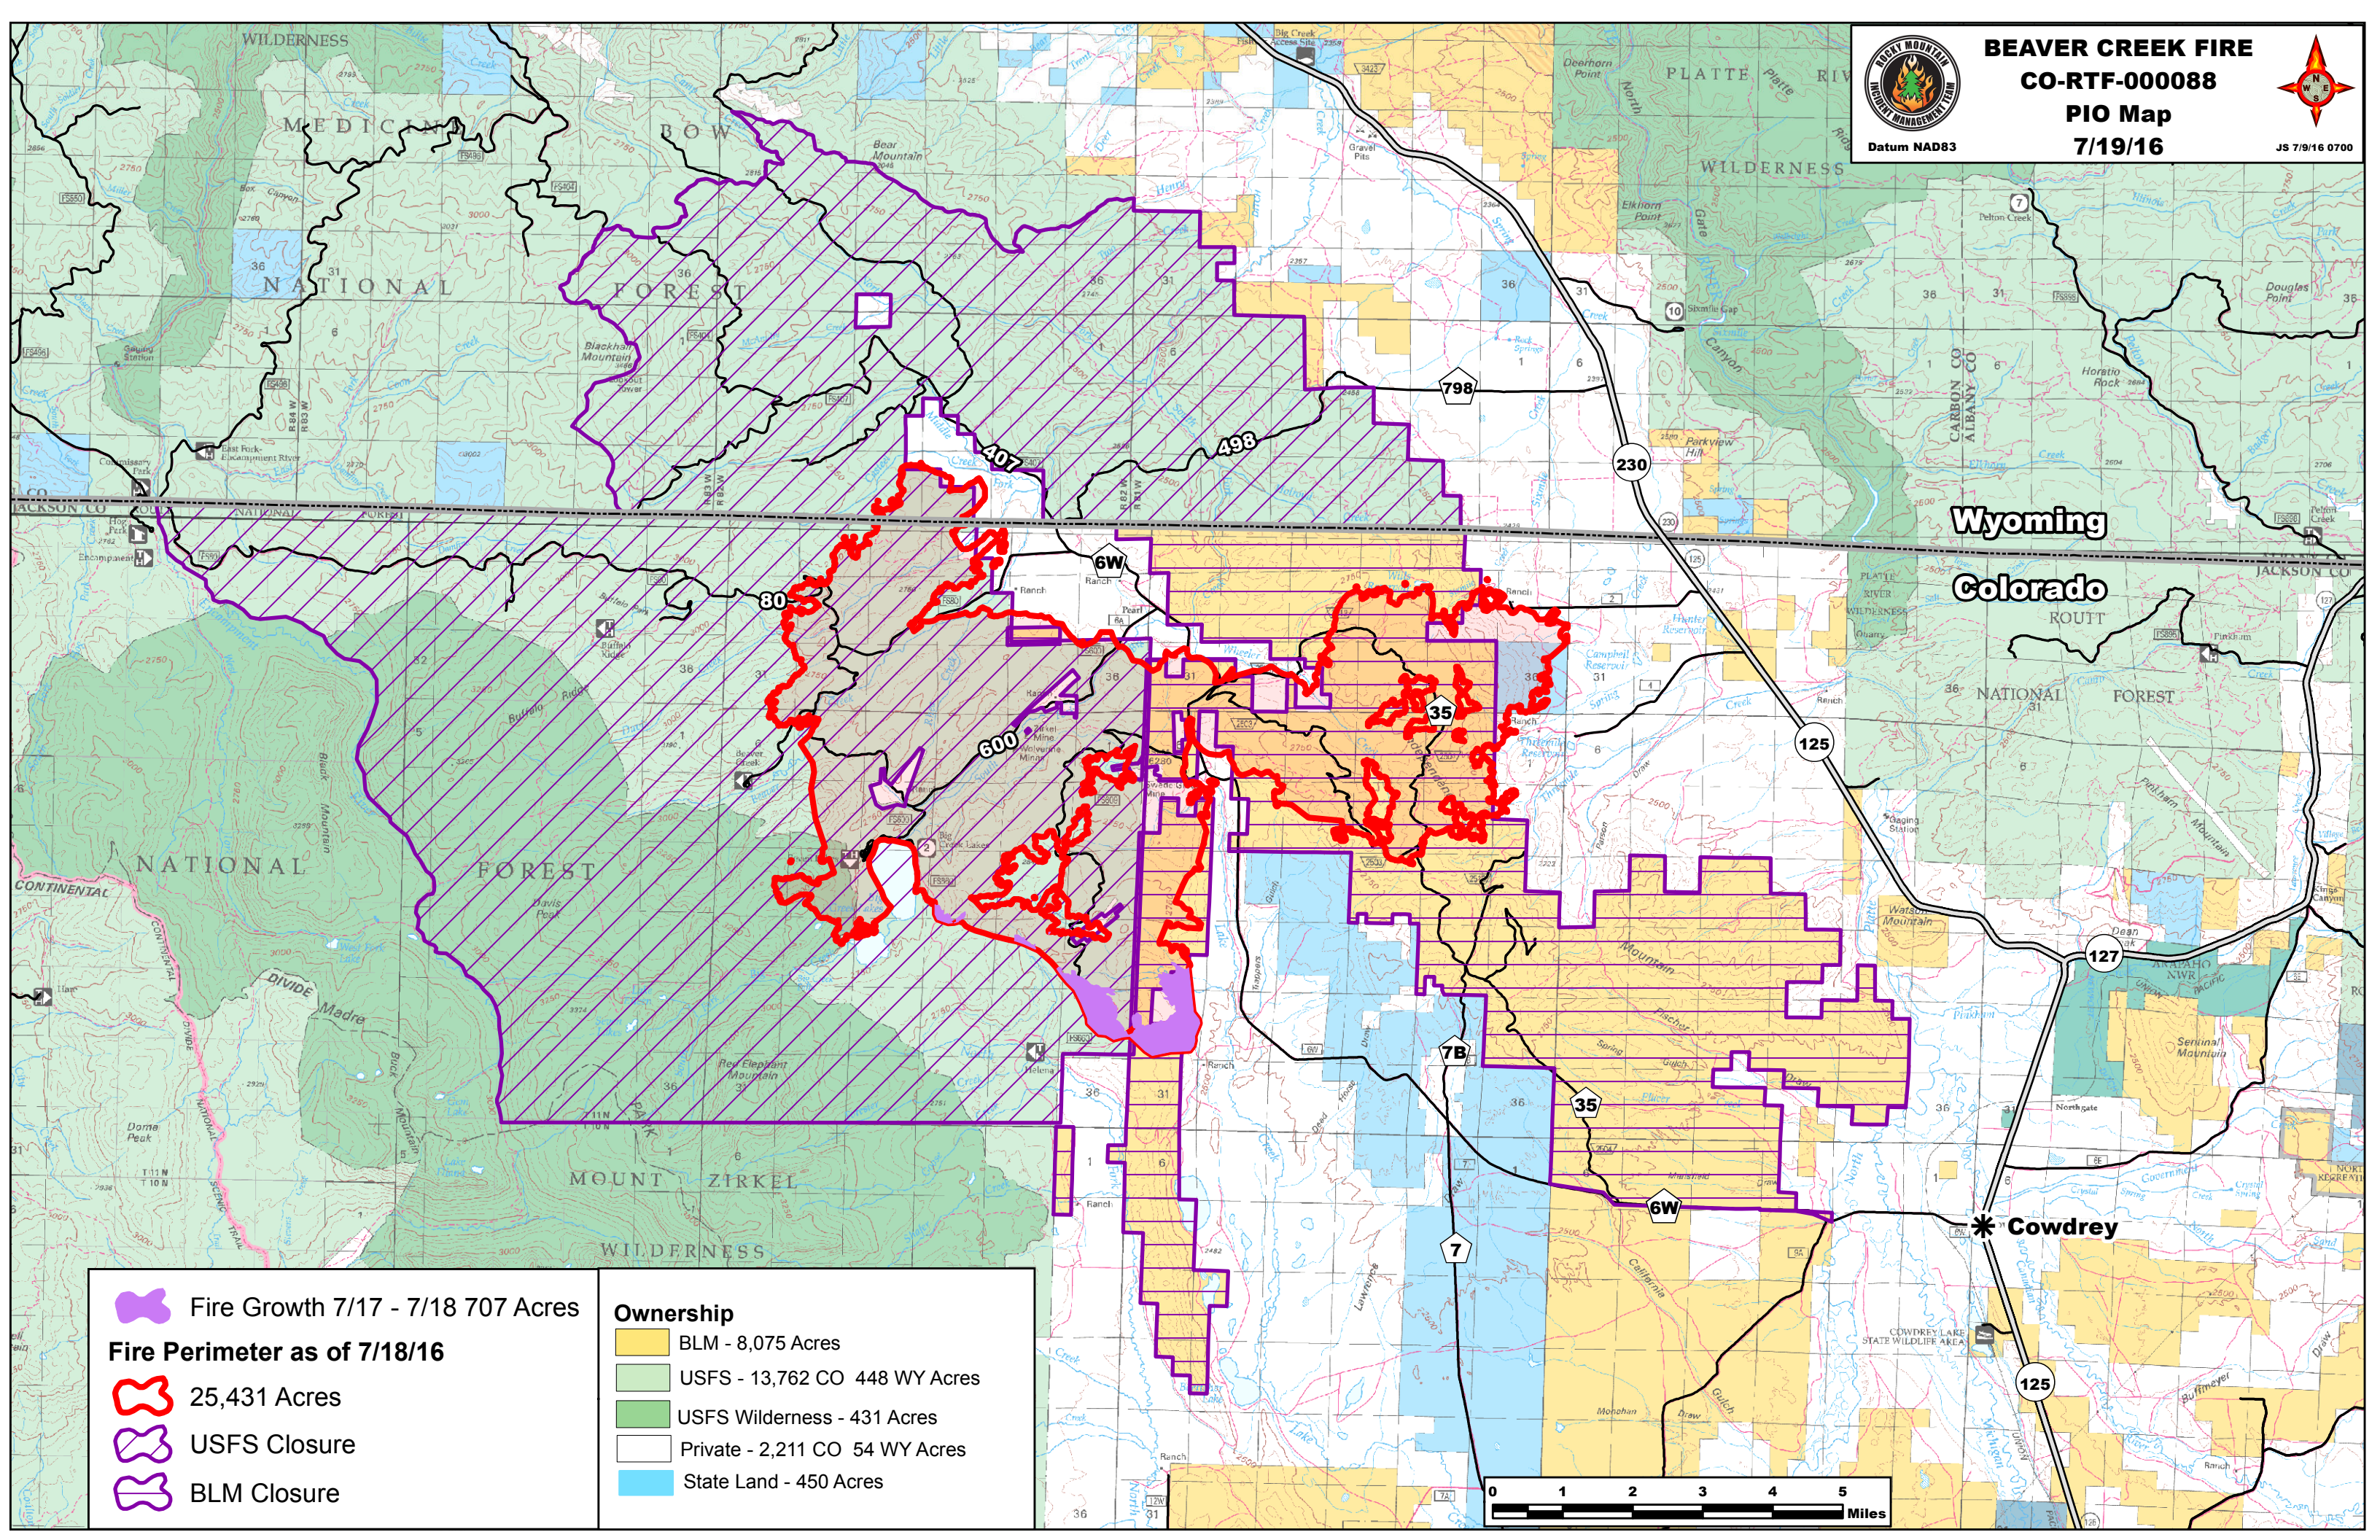

Datum NAD83

JS 7/9/16 0700

Fire Growth 7/17 - 7/18 707 Acres

Fire Perimeter as of 7/18/16

- 25,431 Acres
- USFS Closure
- BLM Closure

Ownership

- BLM - 8,075 Acres
- USFS - 13,762 CO 448 WY Acres
- USFS Wilderness - 431 Acres
- Private - 2,211 CO 54 WY Acres
- State Land - 450 Acres

Wyoming

Colorado

Cowdrey