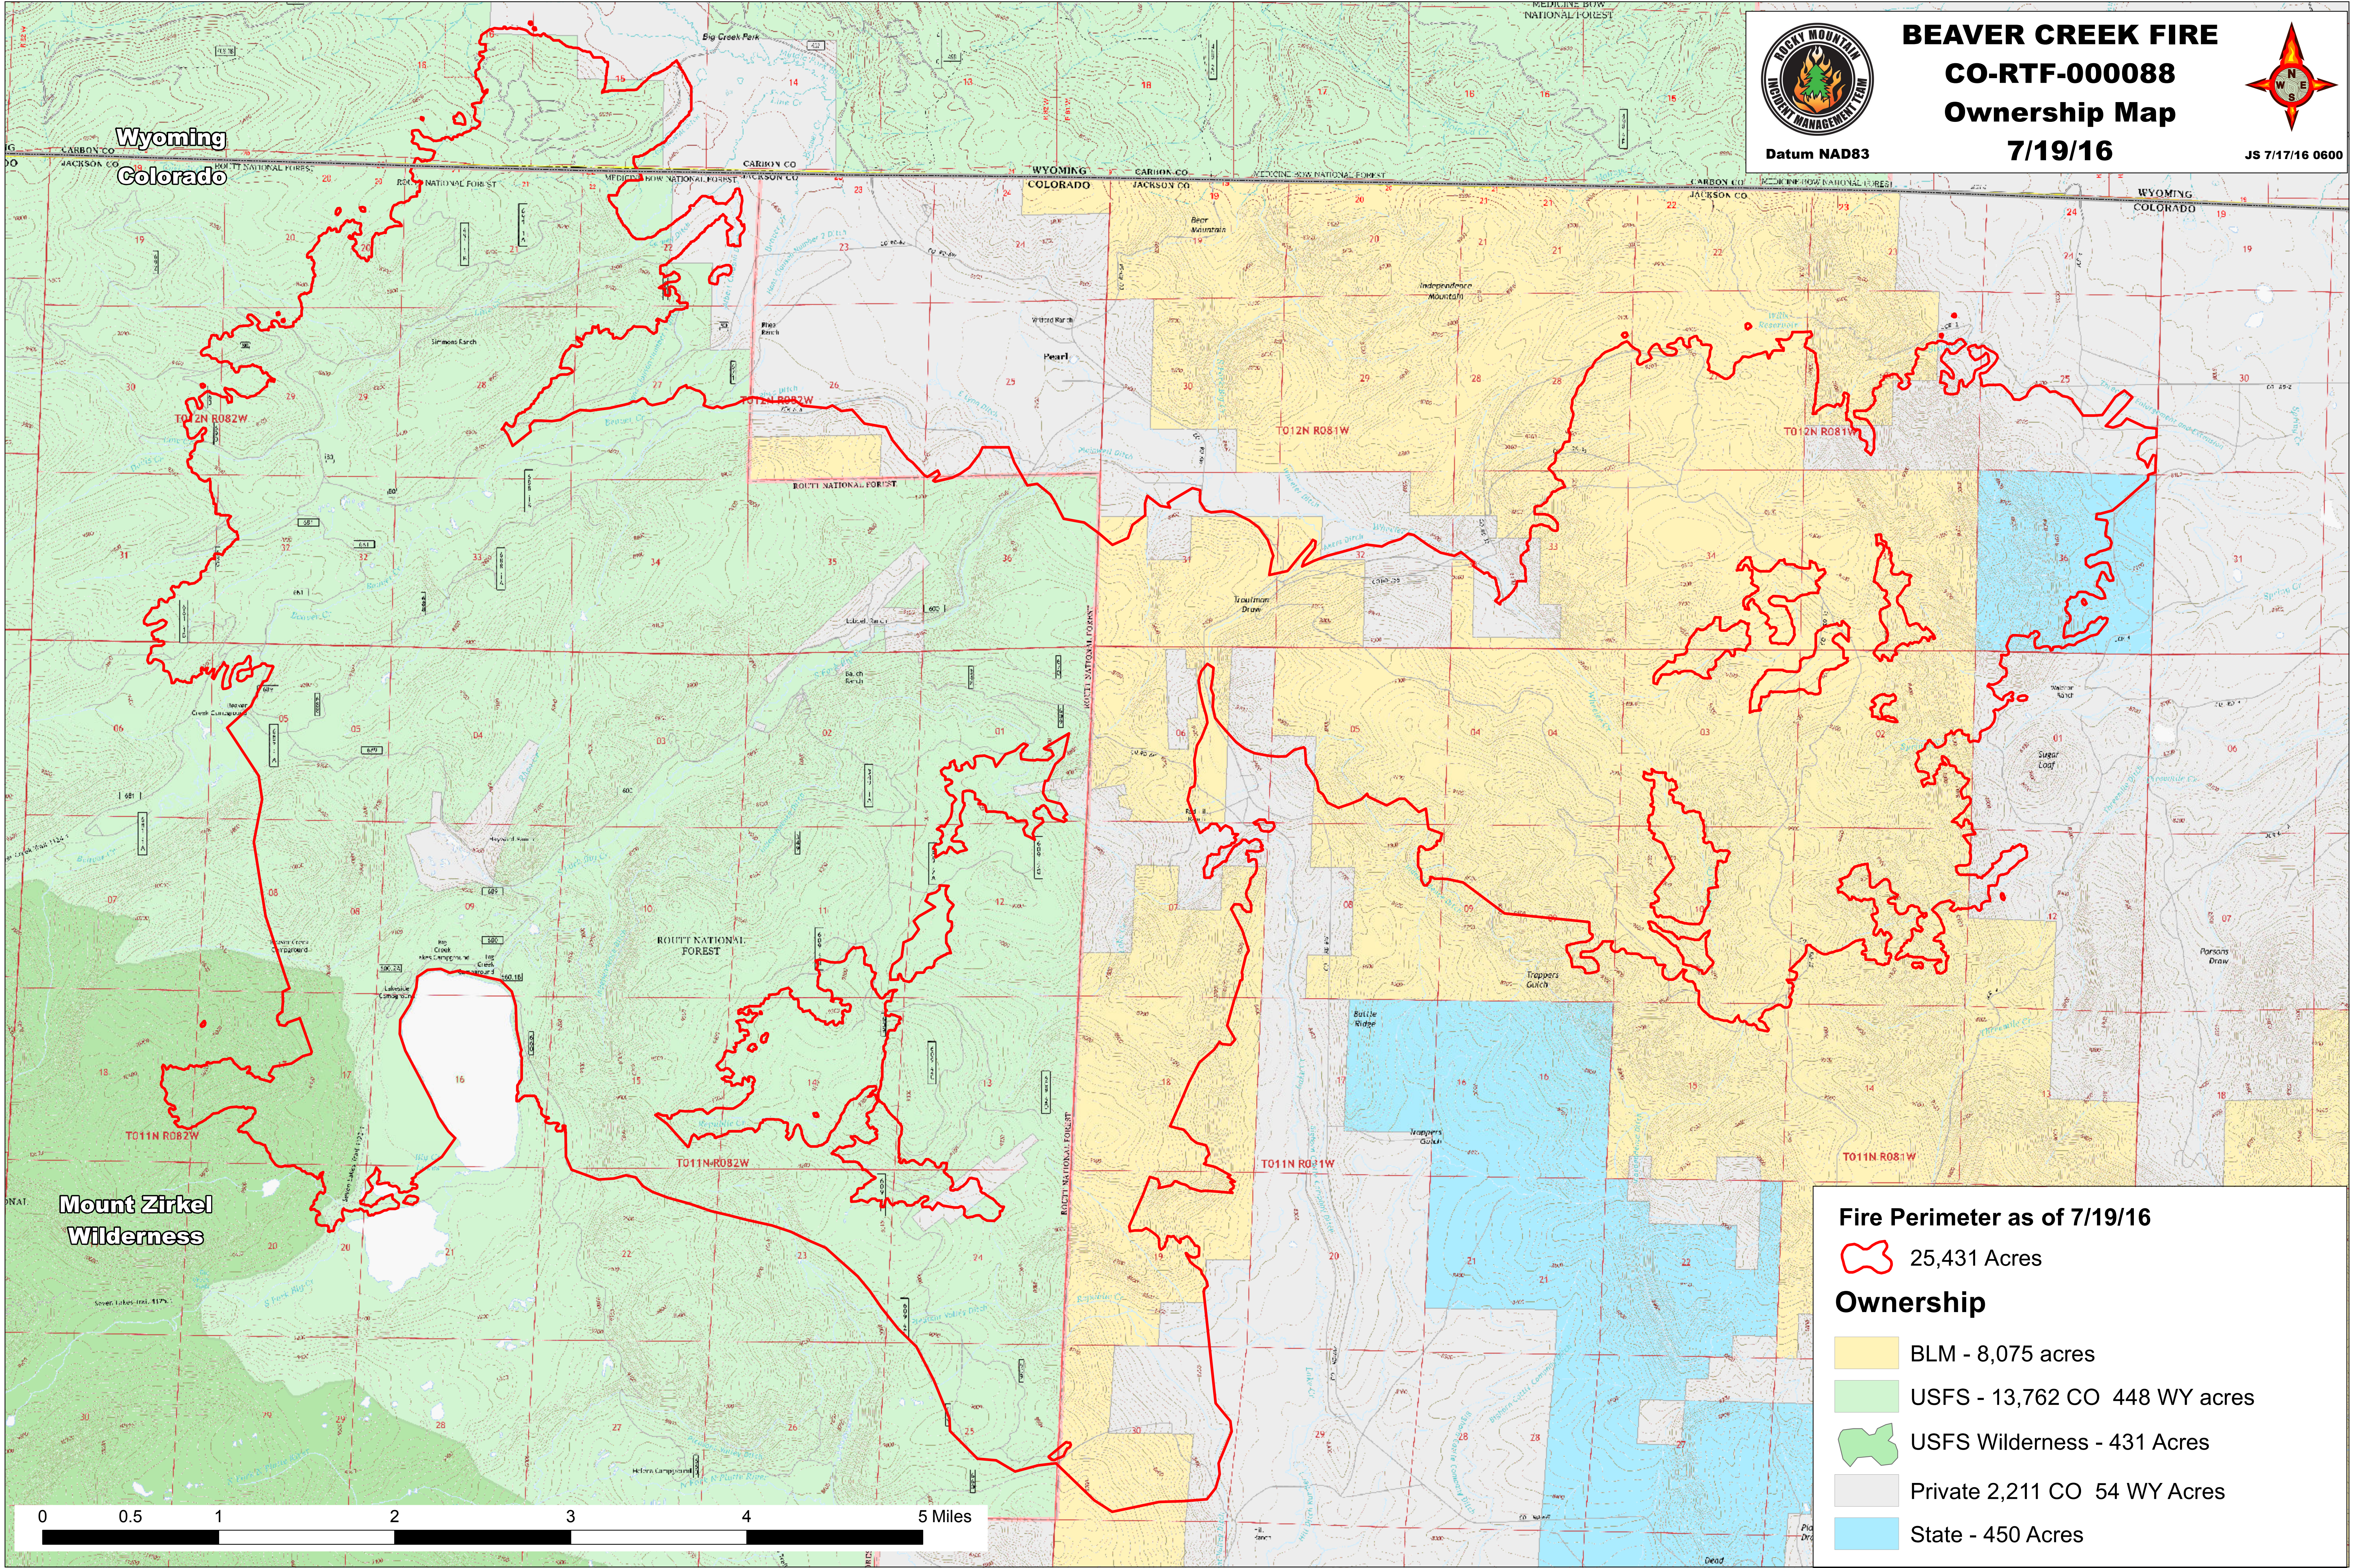

**BEAVER CREEK FIRE**  
**CO-RTF-000088**  
**Ownership Map**  
**7/19/16**

Datum NAD83

JS 7/17/16 0600

**Fire Perimeter as of 7/19/16**

25,431 Acres

**Ownership**

BLM - 8,075 acres

USFS - 13,762 CO 448 WY acres

USFS Wilderness - 431 Acres

Private 2,211 CO 54 WY Acres

State - 450 Acres