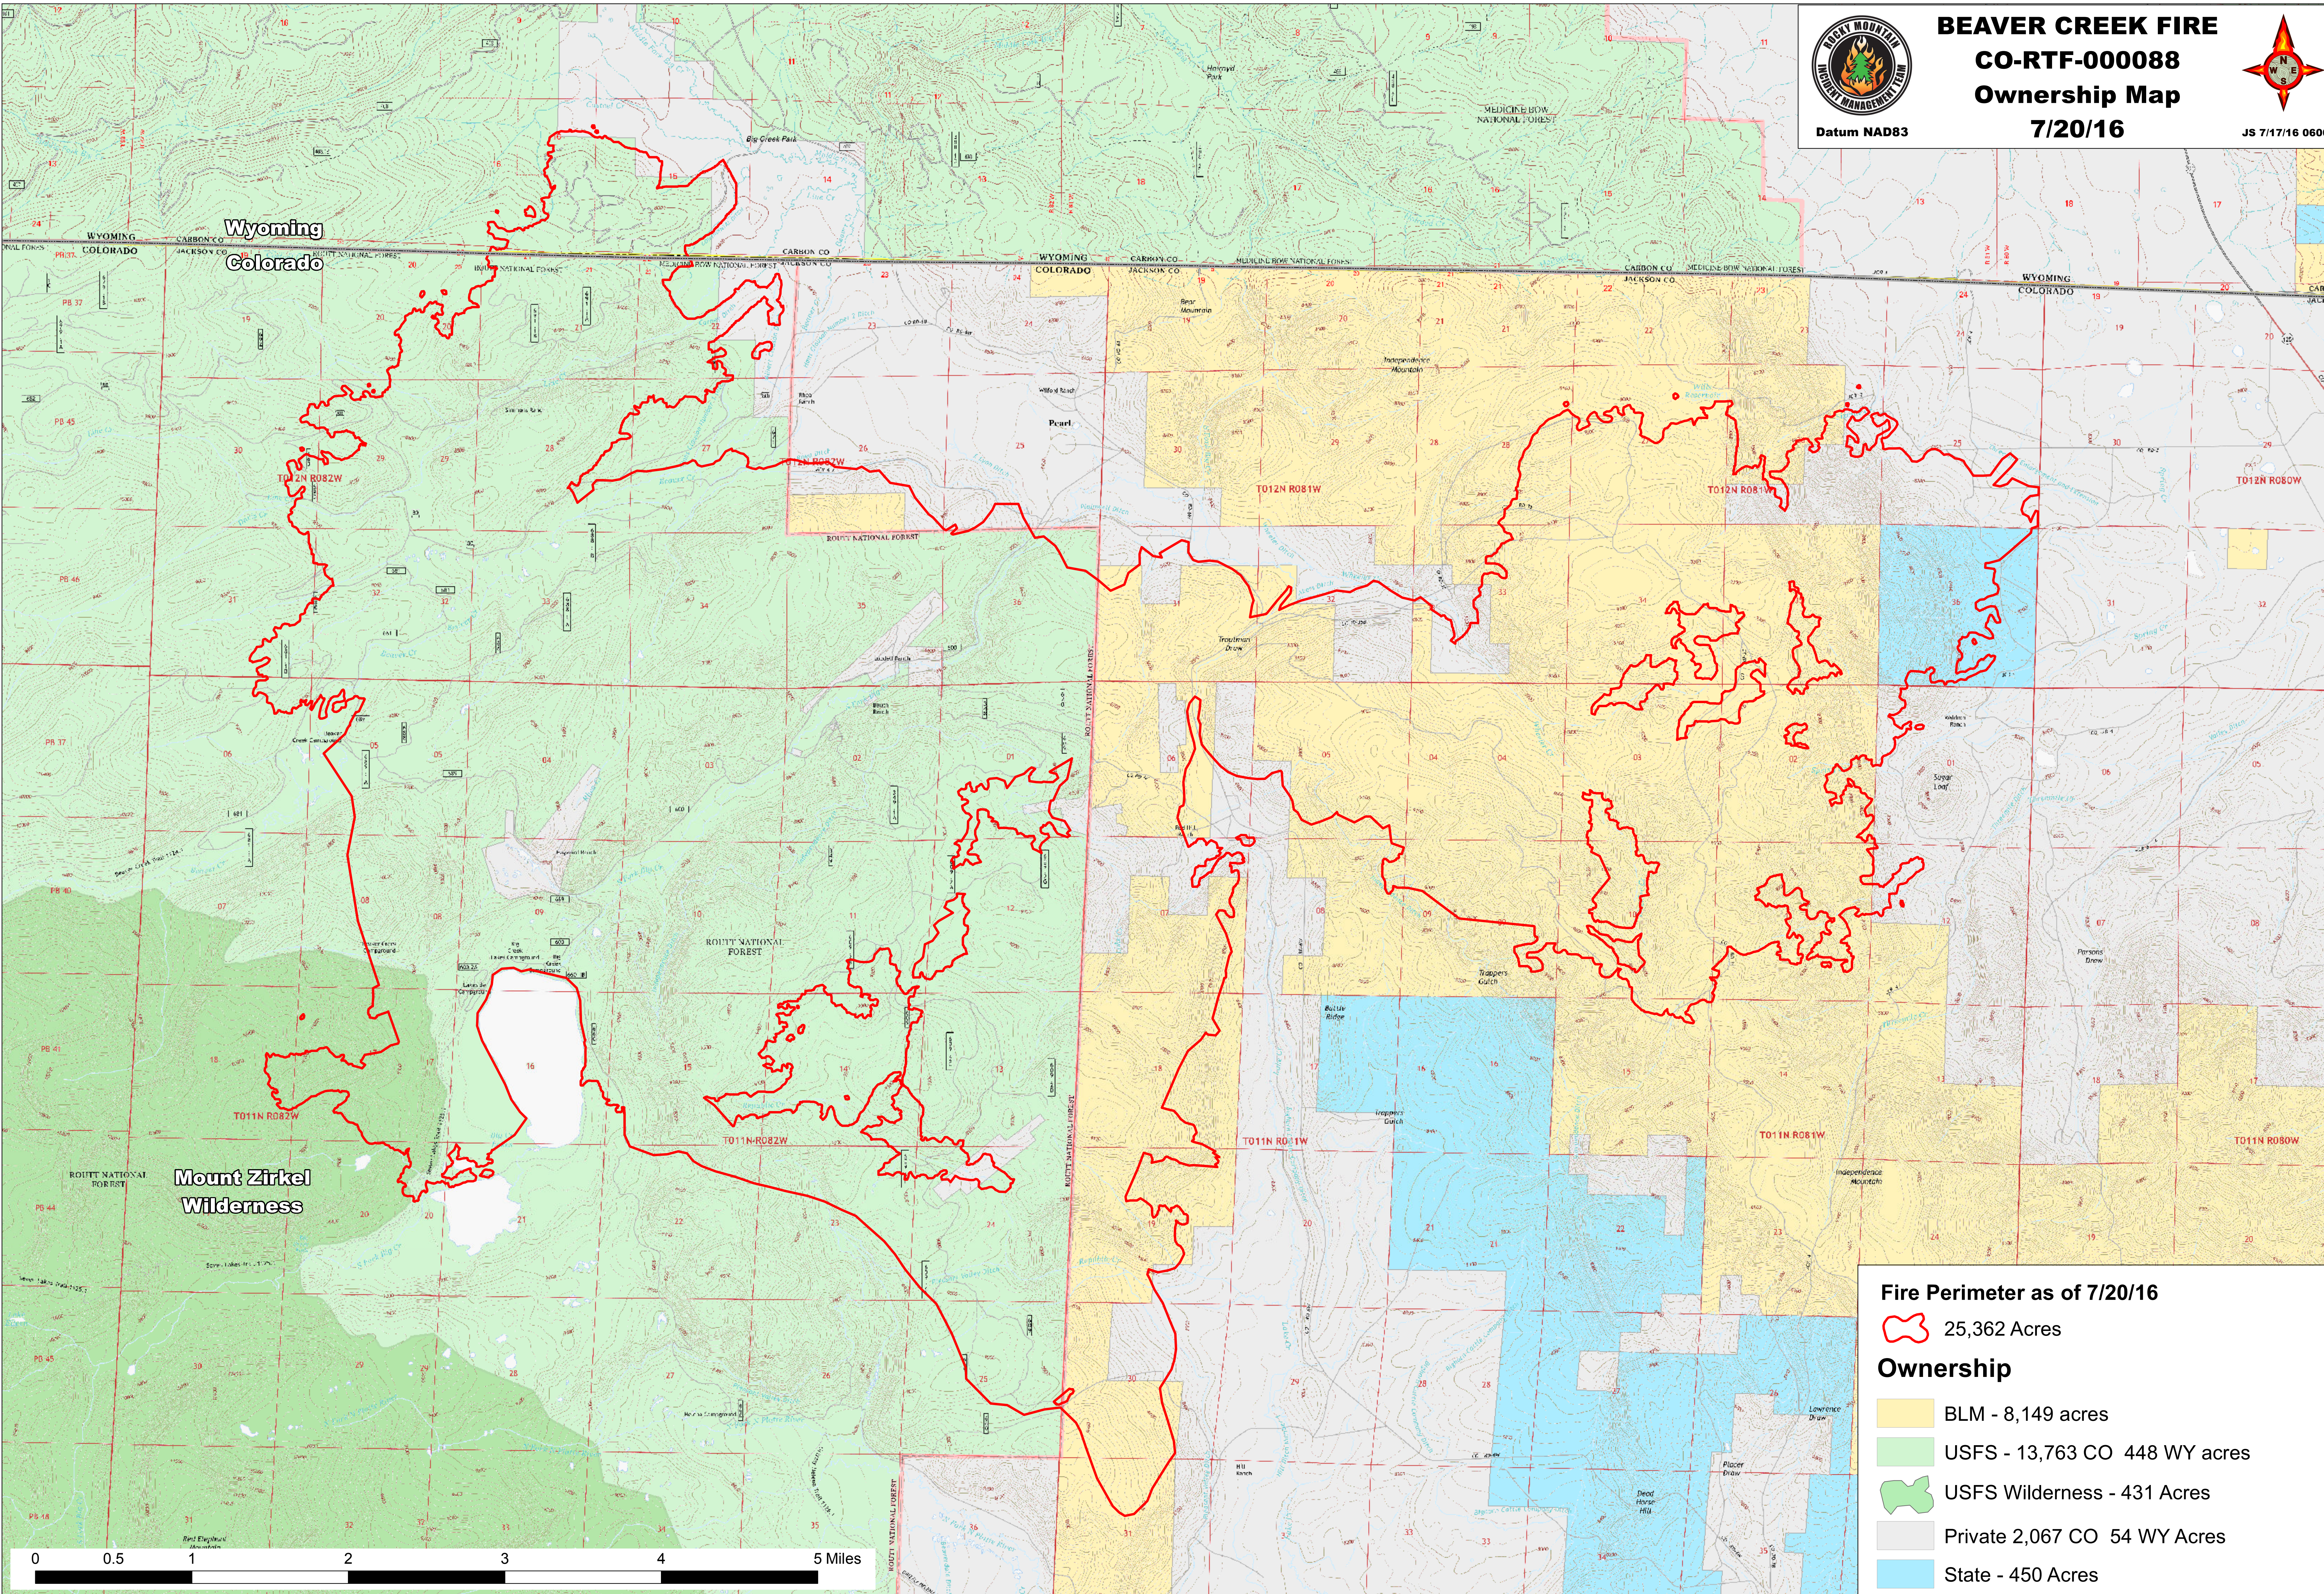

**BEAVER CREEK FIRE**  
**CO-RTF-000088**  
**Ownership Map**  
**7/20/16**

Datum NAD83

JS 7/17/16 0600

**Fire Perimeter as of 7/20/16**

25,362 Acres

**Ownership**

- BLM - 8,149 acres
- USFS - 13,763 CO 448 WY acres
- USFS Wilderness - 431 Acres
- Private 2,067 CO 54 WY Acres
- State - 450 Acres