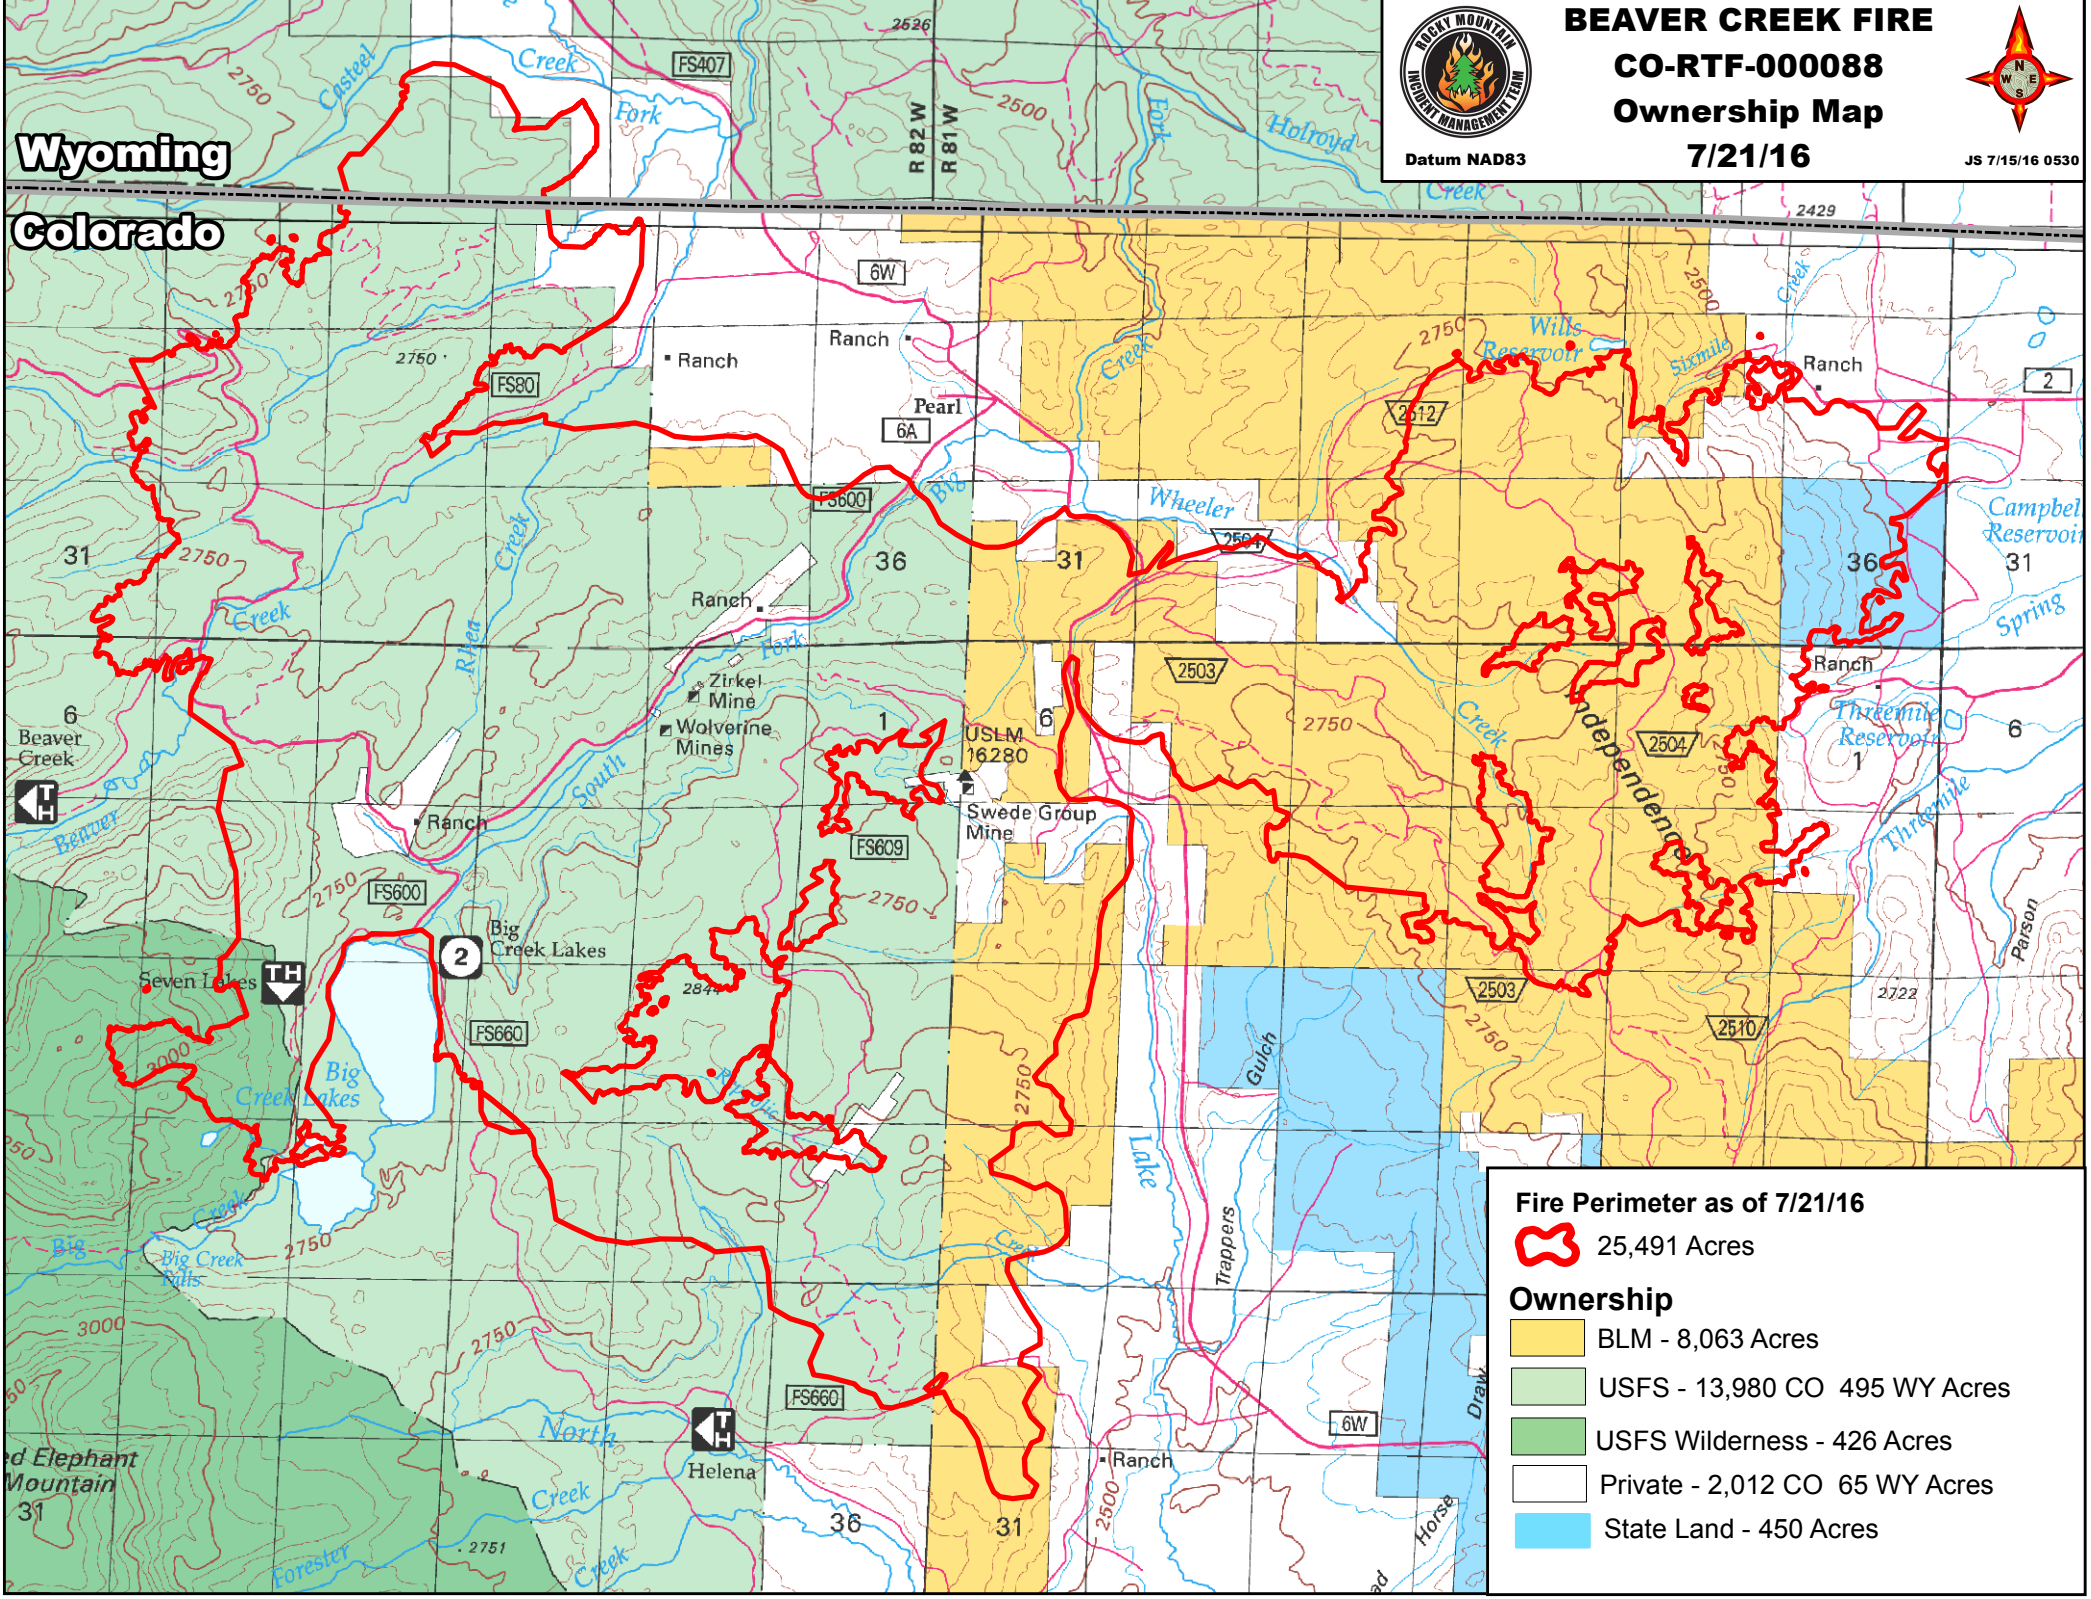

BEAVER CREEK FIRE
CO-RTF-000088
Ownership Map
7/21/16

Datum NAD83

JS 7/15/16 0530

Wyoming

Colorado

Fire Perimeter as of 7/21/16

25,491 Acres

Ownership

- BLM - 8,063 Acres
- USFS - 13,980 CO 495 WY Acres
- USFS Wilderness - 426 Acres
- Private - 2,012 CO 65 WY Acres
- State Land - 450 Acres