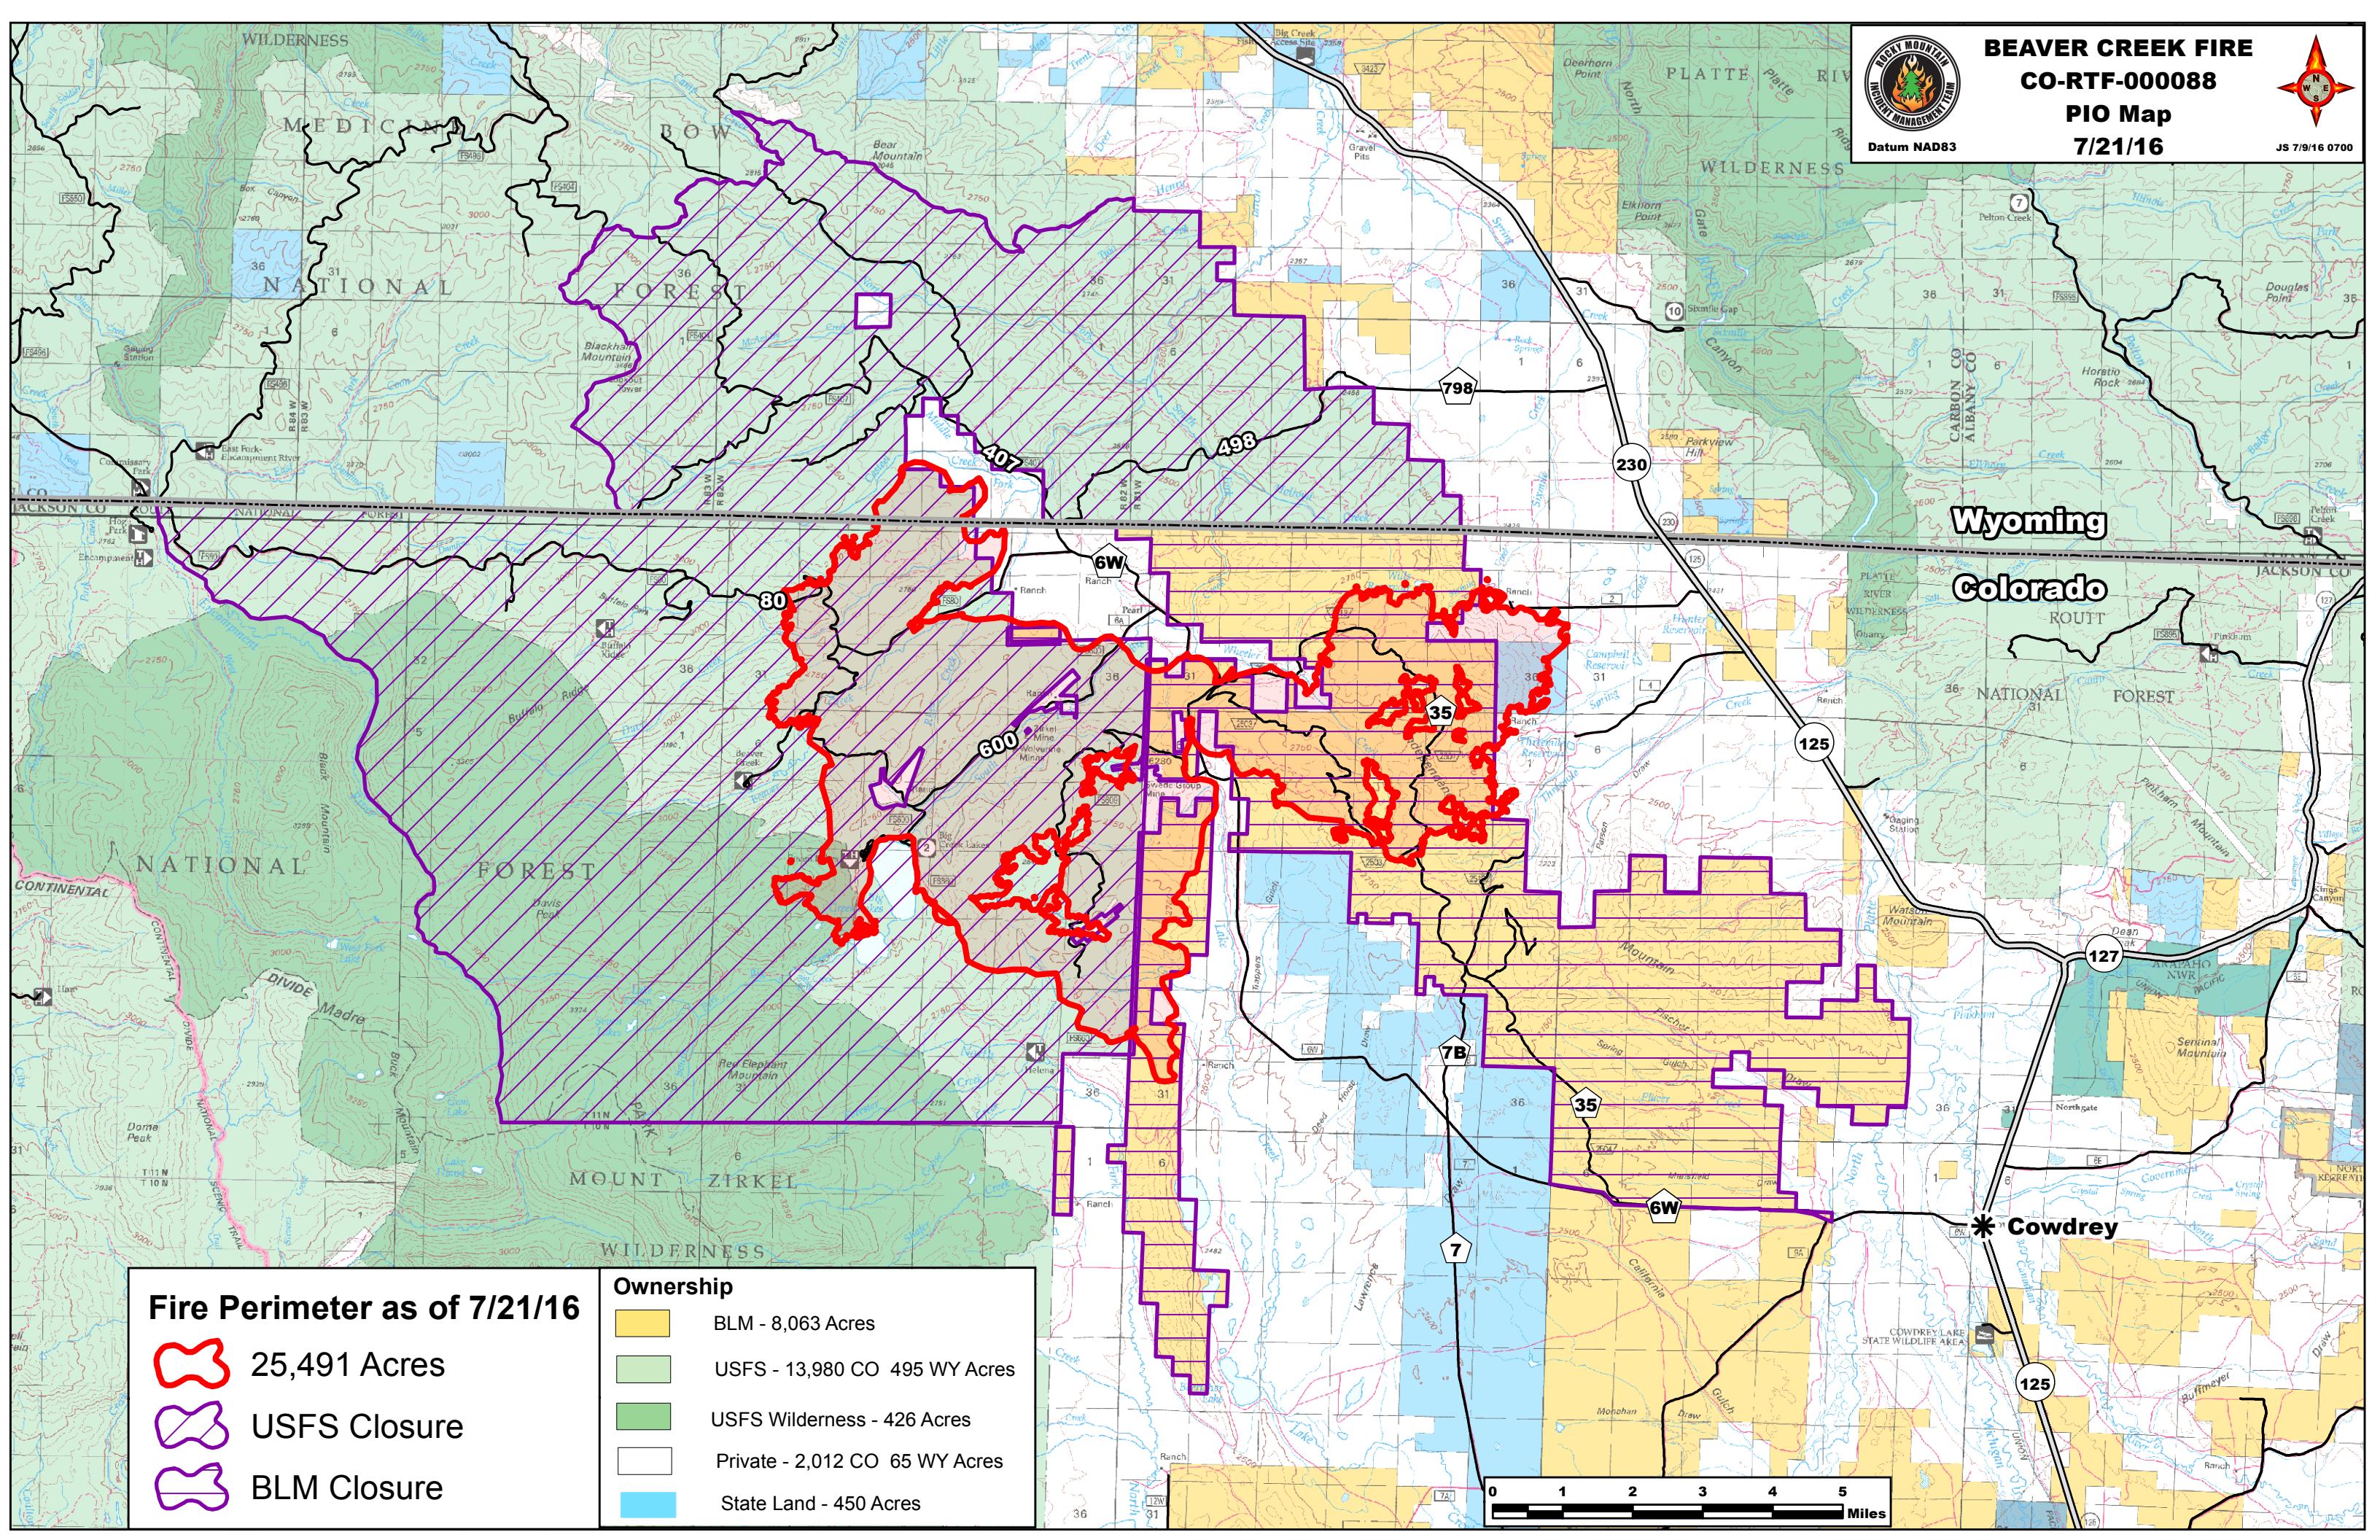

BEAVER CREEK FIRE

CO-RTF-000088

PIO Map

7/21/16

Datum NAD83

JS 7/9/16 0700

Fire Perimeter as of 7/21/16

-  25,491 Acres
-  USFS Closure
-  BLM Closure

Ownership

-  BLM - 8,063 Acres
-  USFS - 13,980 CO 495 WY Acres
-  USFS Wilderness - 426 Acres
-  Private - 2,012 CO 65 WY Acres
-  State Land - 450 Acres