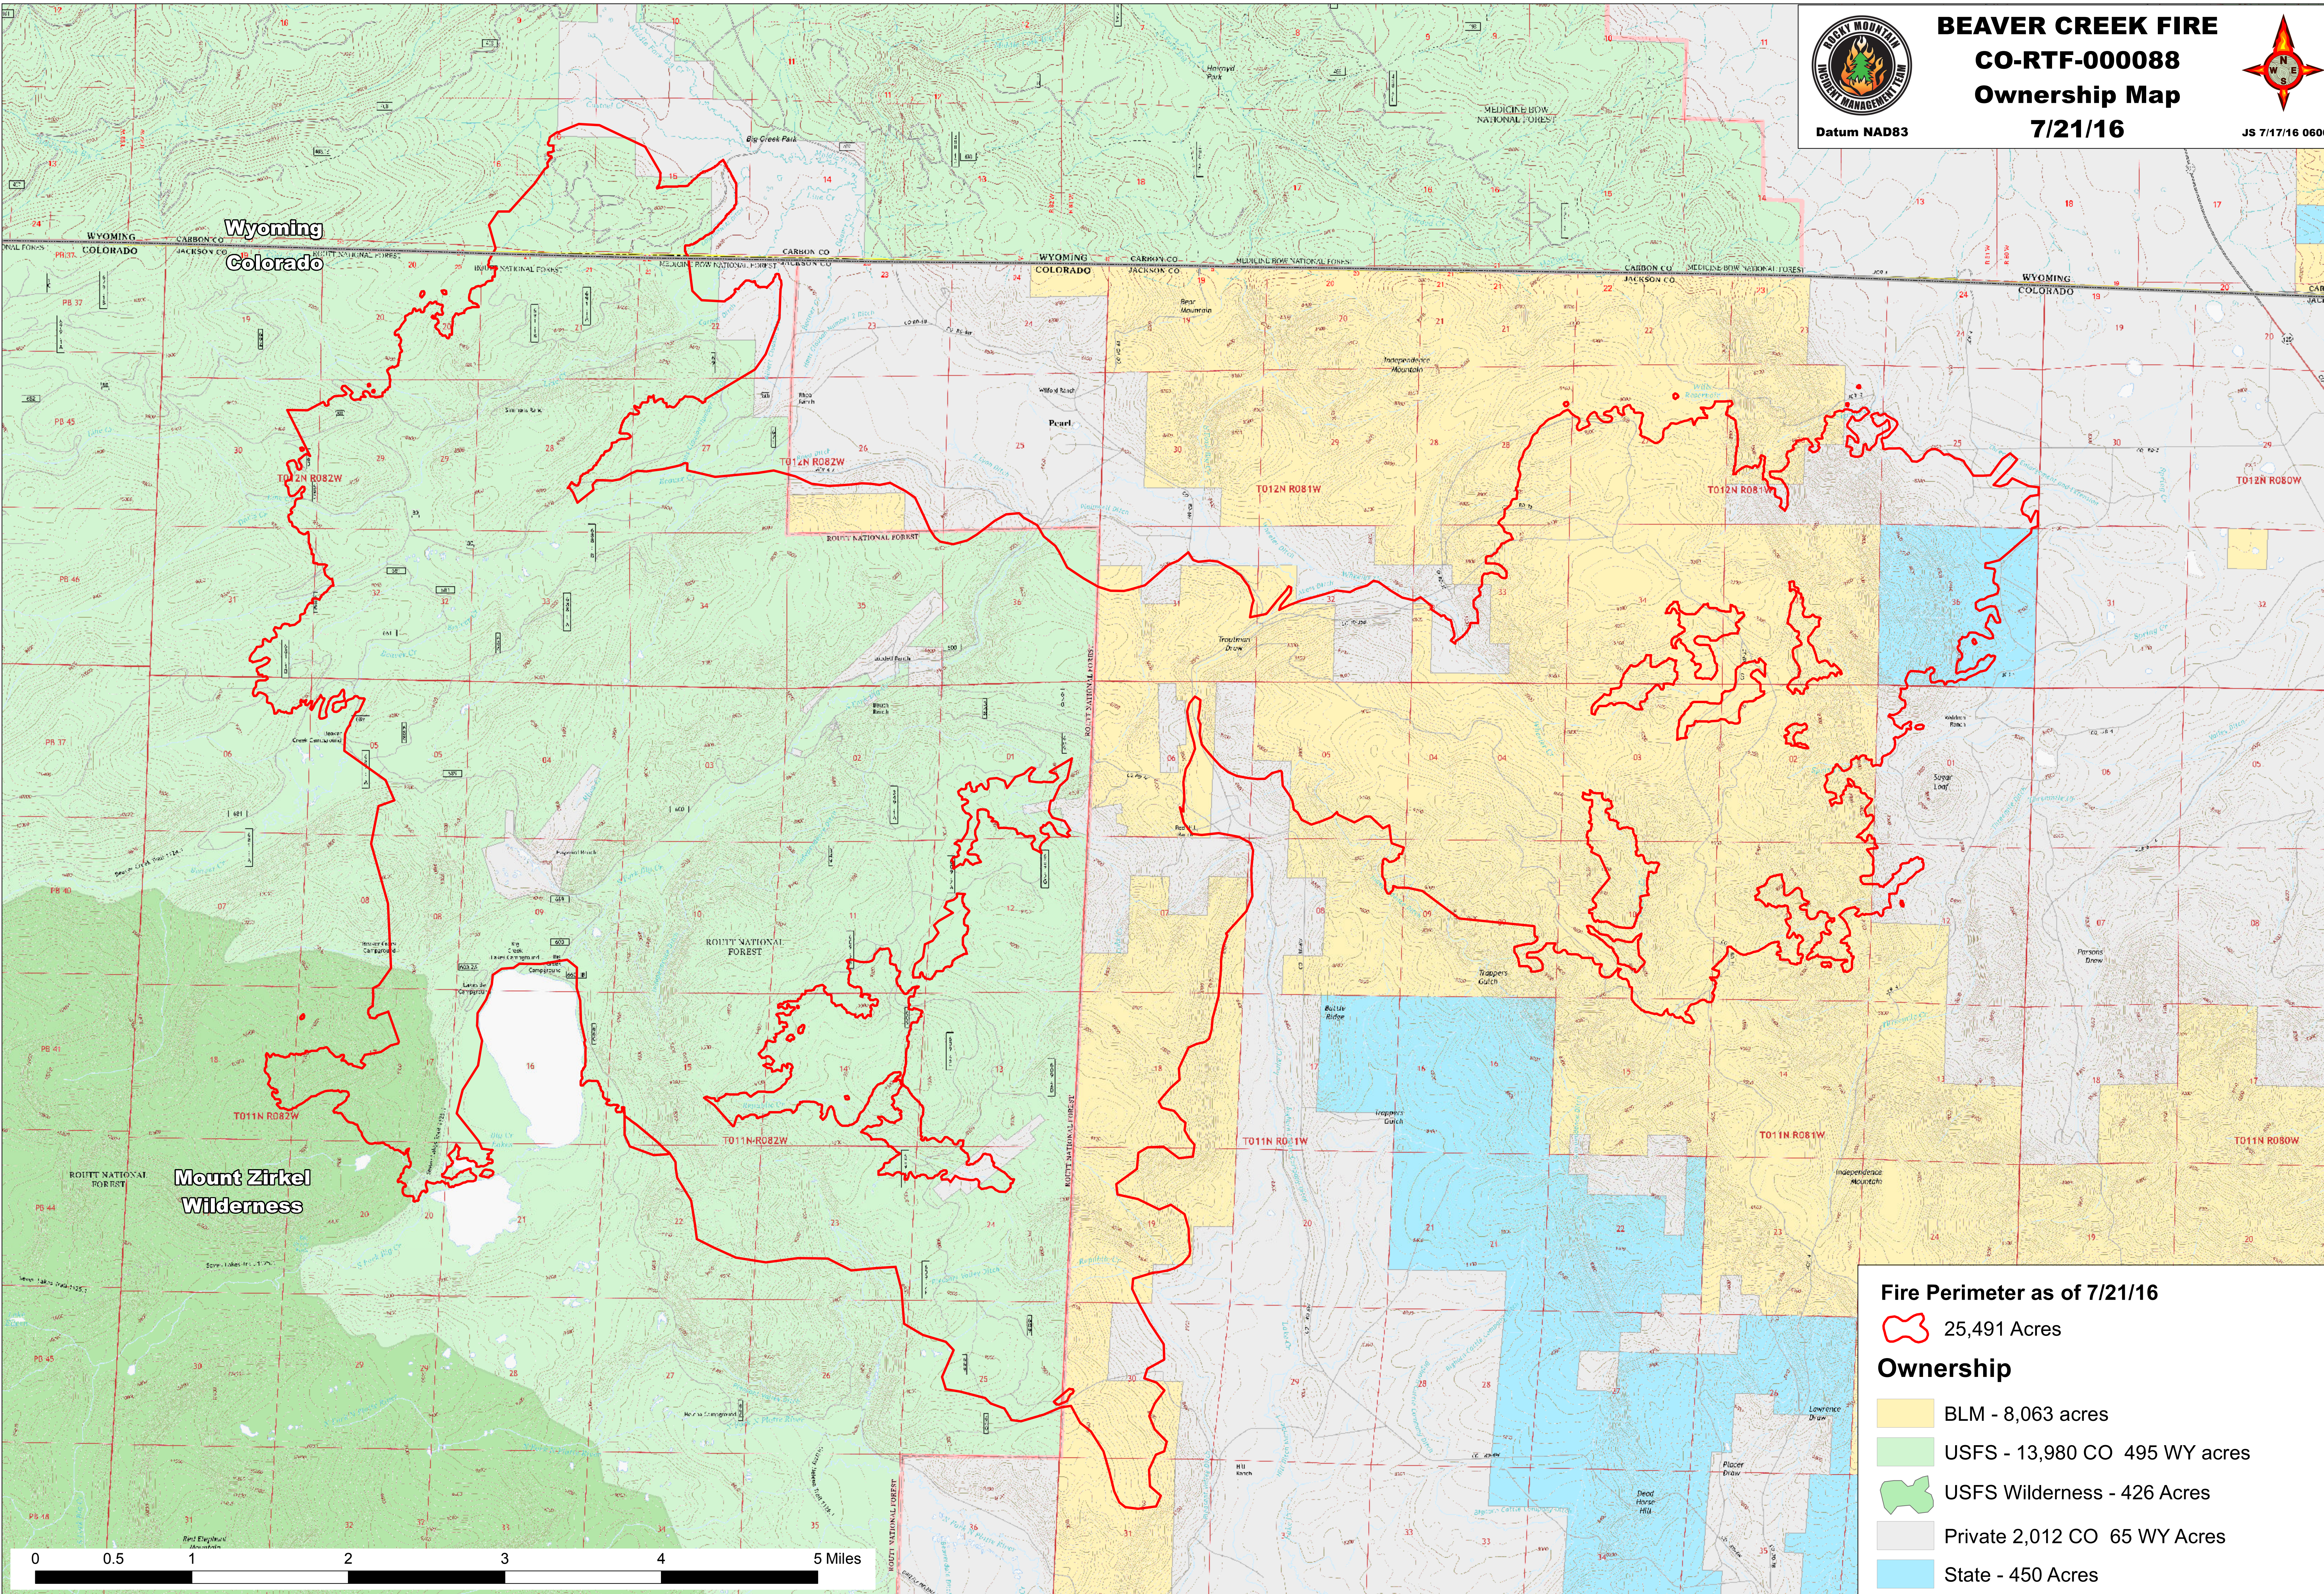

BEAVER CREEK FIRE
CO-RTF-000088
Ownership Map
7/21/16

Datum NAD83

JS 7/17/16 0600

Wyoming
Colorado

Mount Zirkel
Wilderness

Fire Perimeter as of 7/21/16
 25,491 Acres

Ownership

- BLM - 8,063 acres
- USFS - 13,980 CO 495 WY acres
- USFS Wilderness - 426 Acres
- Private 2,012 CO 65 WY Acres
- State - 450 Acres