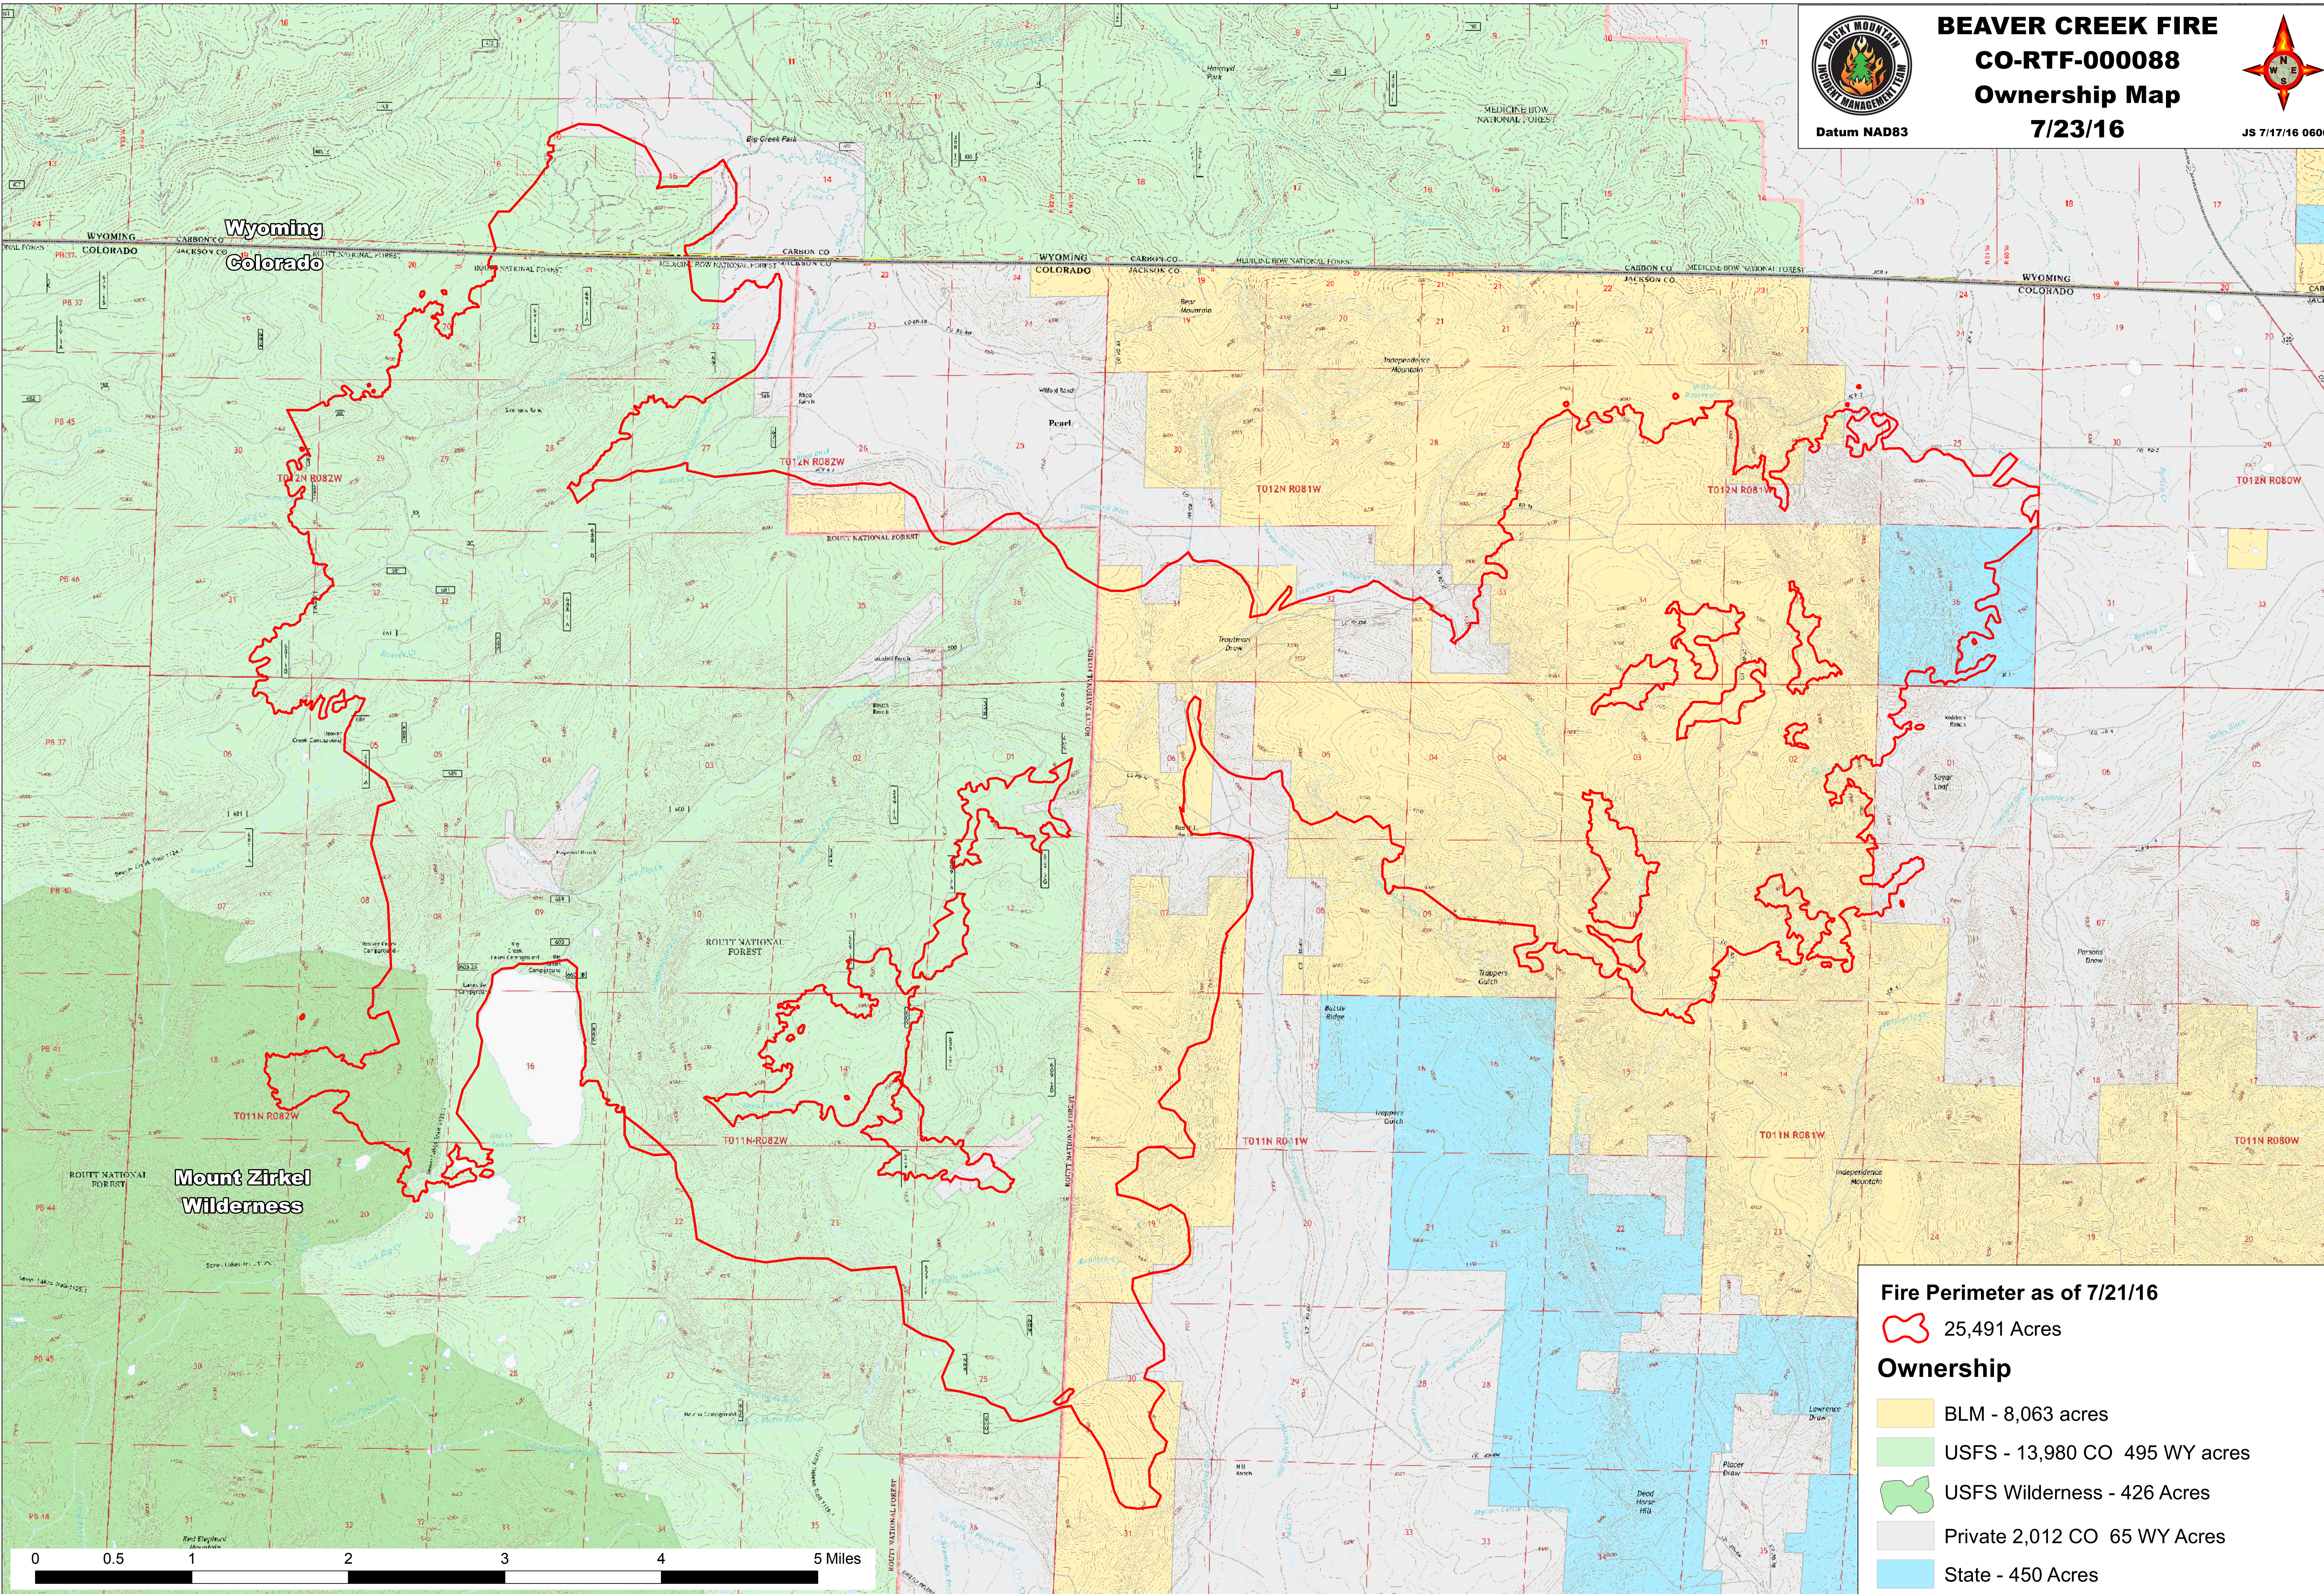

BEAVER CREEK FIRE
CO-RTF-000088
Ownership Map
7/23/16

Datum NAD83

JS 7/17/16 0600

Fire Perimeter as of 7/21/16

25,491 Acres

Ownership

BLM - 8,063 acres

USFS - 13,980 CO 495 WY acres

USFS Wilderness - 426 Acres

Private 2,012 CO 65 WY Acres

State - 450 Acres