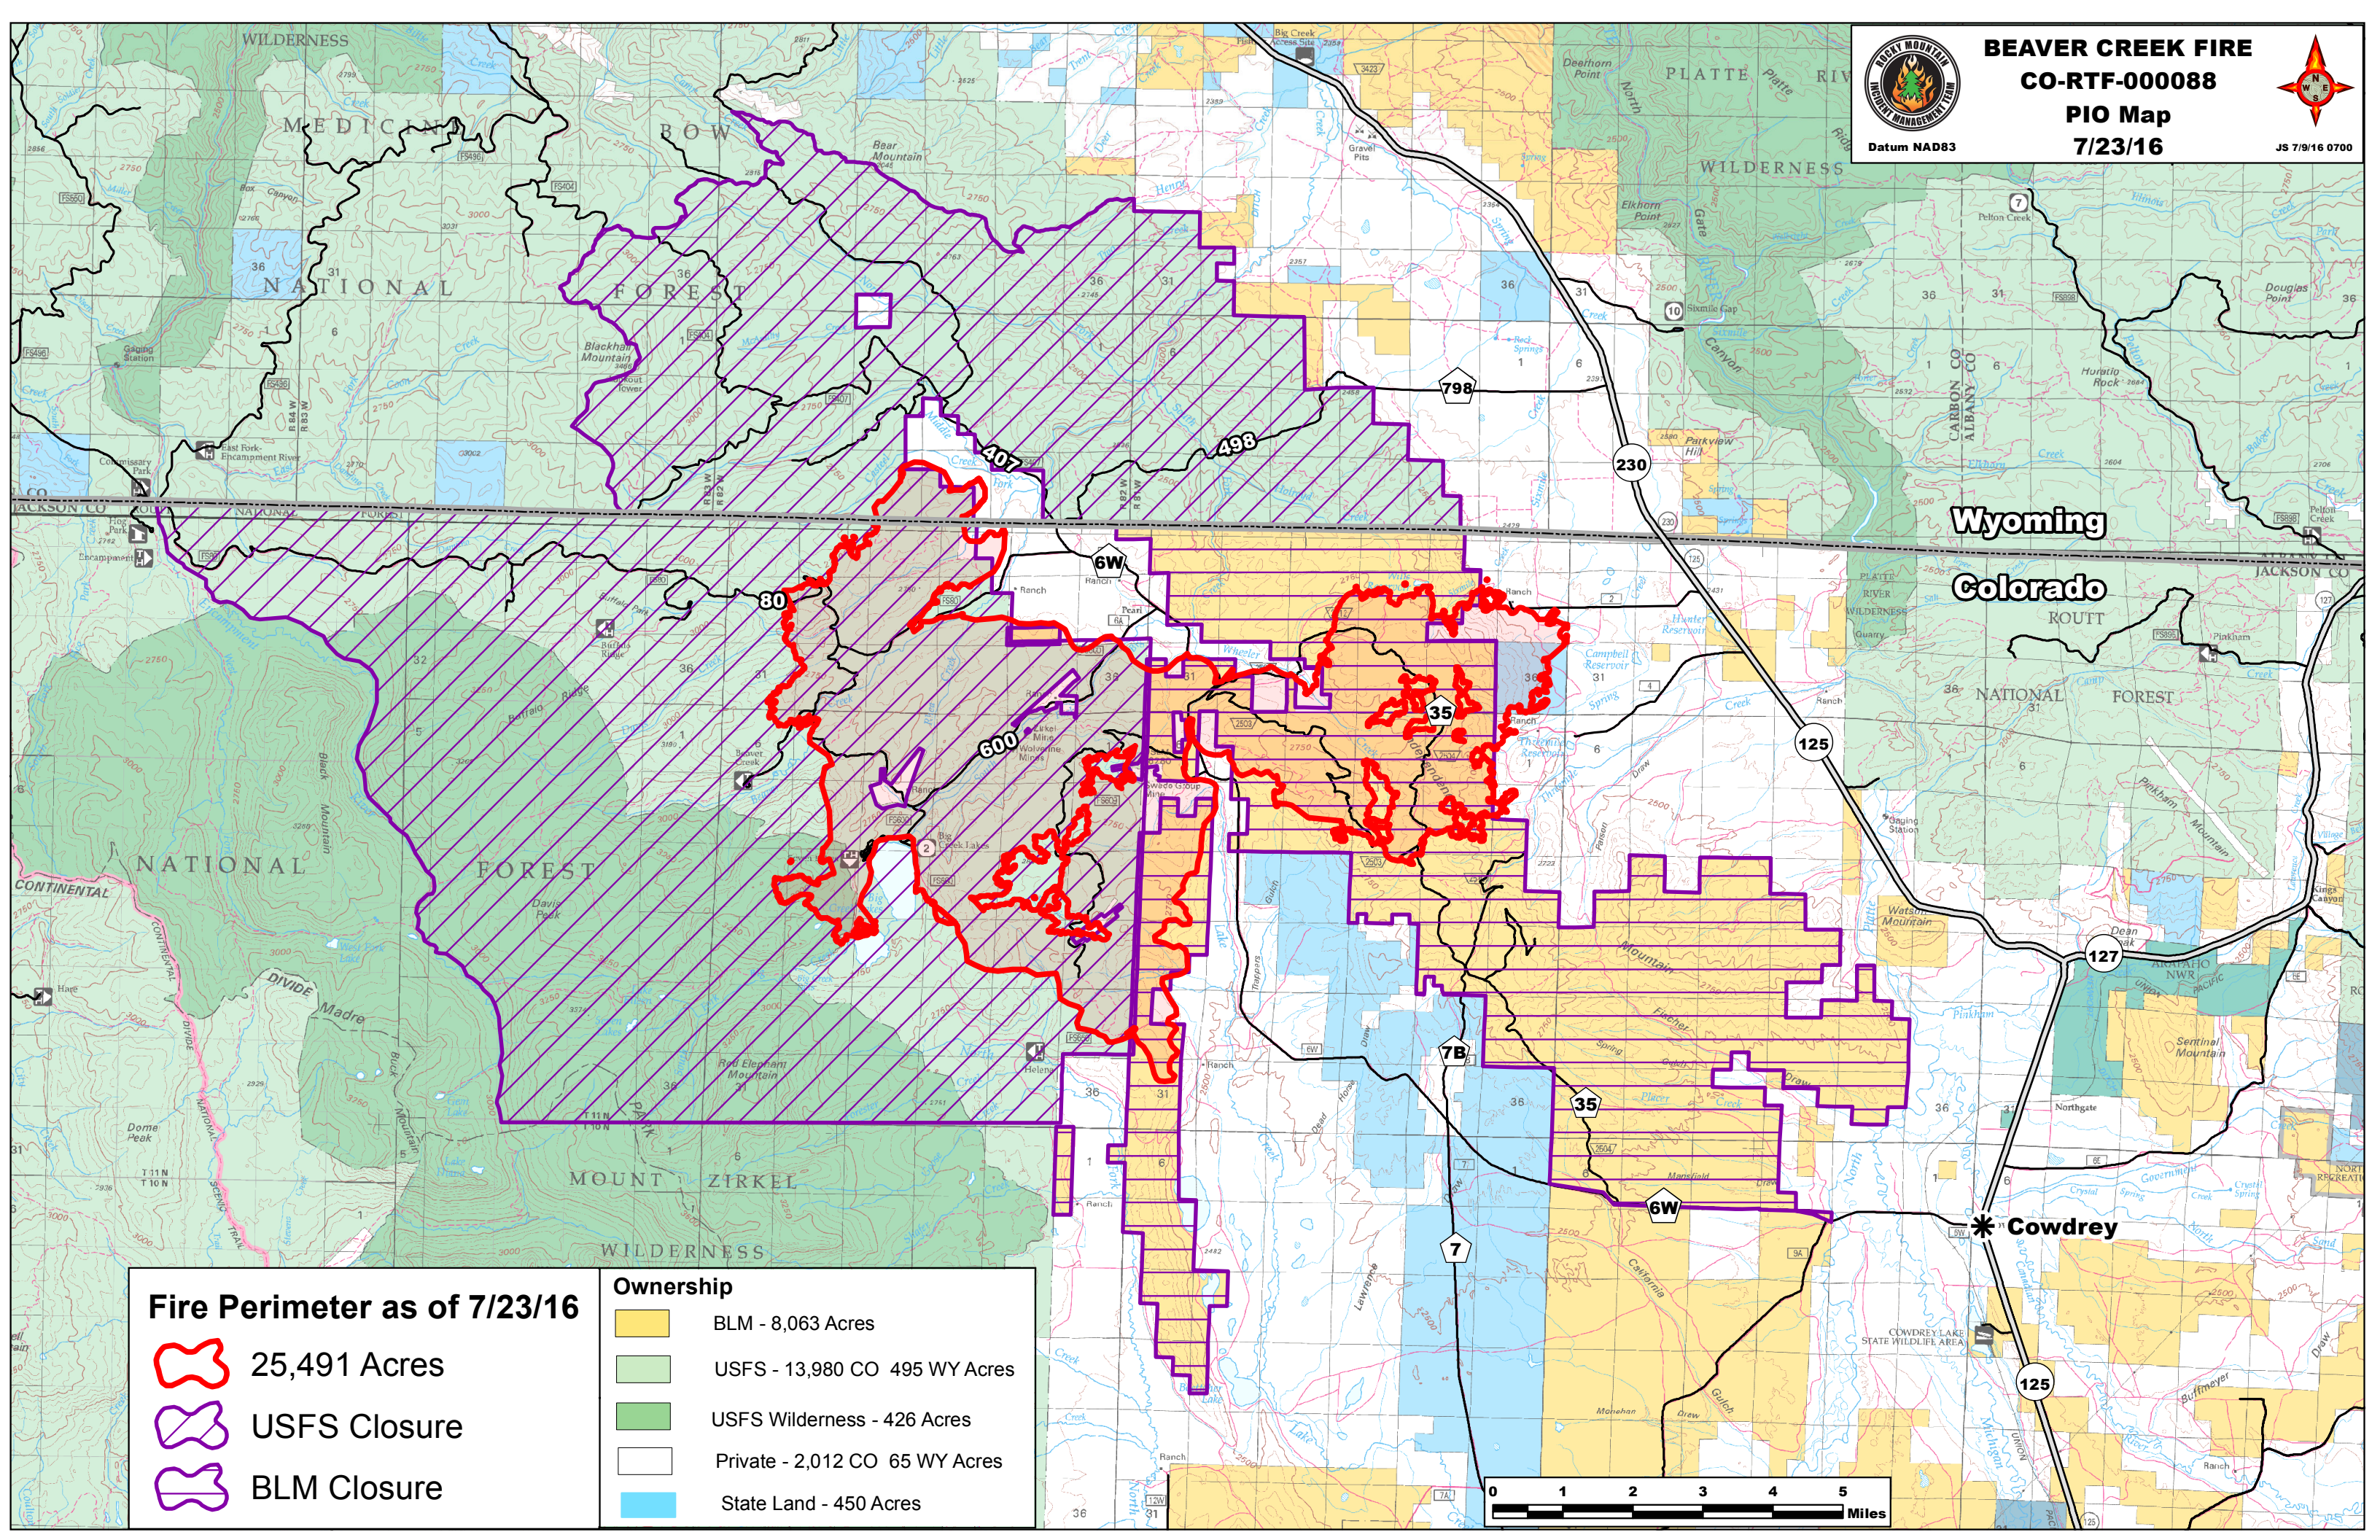

# BEAVER CREEK FIRE

CO-RTF-000088

PIO Map

7/23/16

Datum NAD83

JS 7/9/16 0700

Wyoming

Colorado

### Fire Perimeter as of 7/23/16

-  25,491 Acres
-  USFS Closure
-  BLM Closure

### Ownership

-  BLM - 8,063 Acres
-  USFS - 13,980 CO 495 WY Acres
-  USFS Wilderness - 426 Acres
-  Private - 2,012 CO 65 WY Acres
-  State Land - 450 Acres