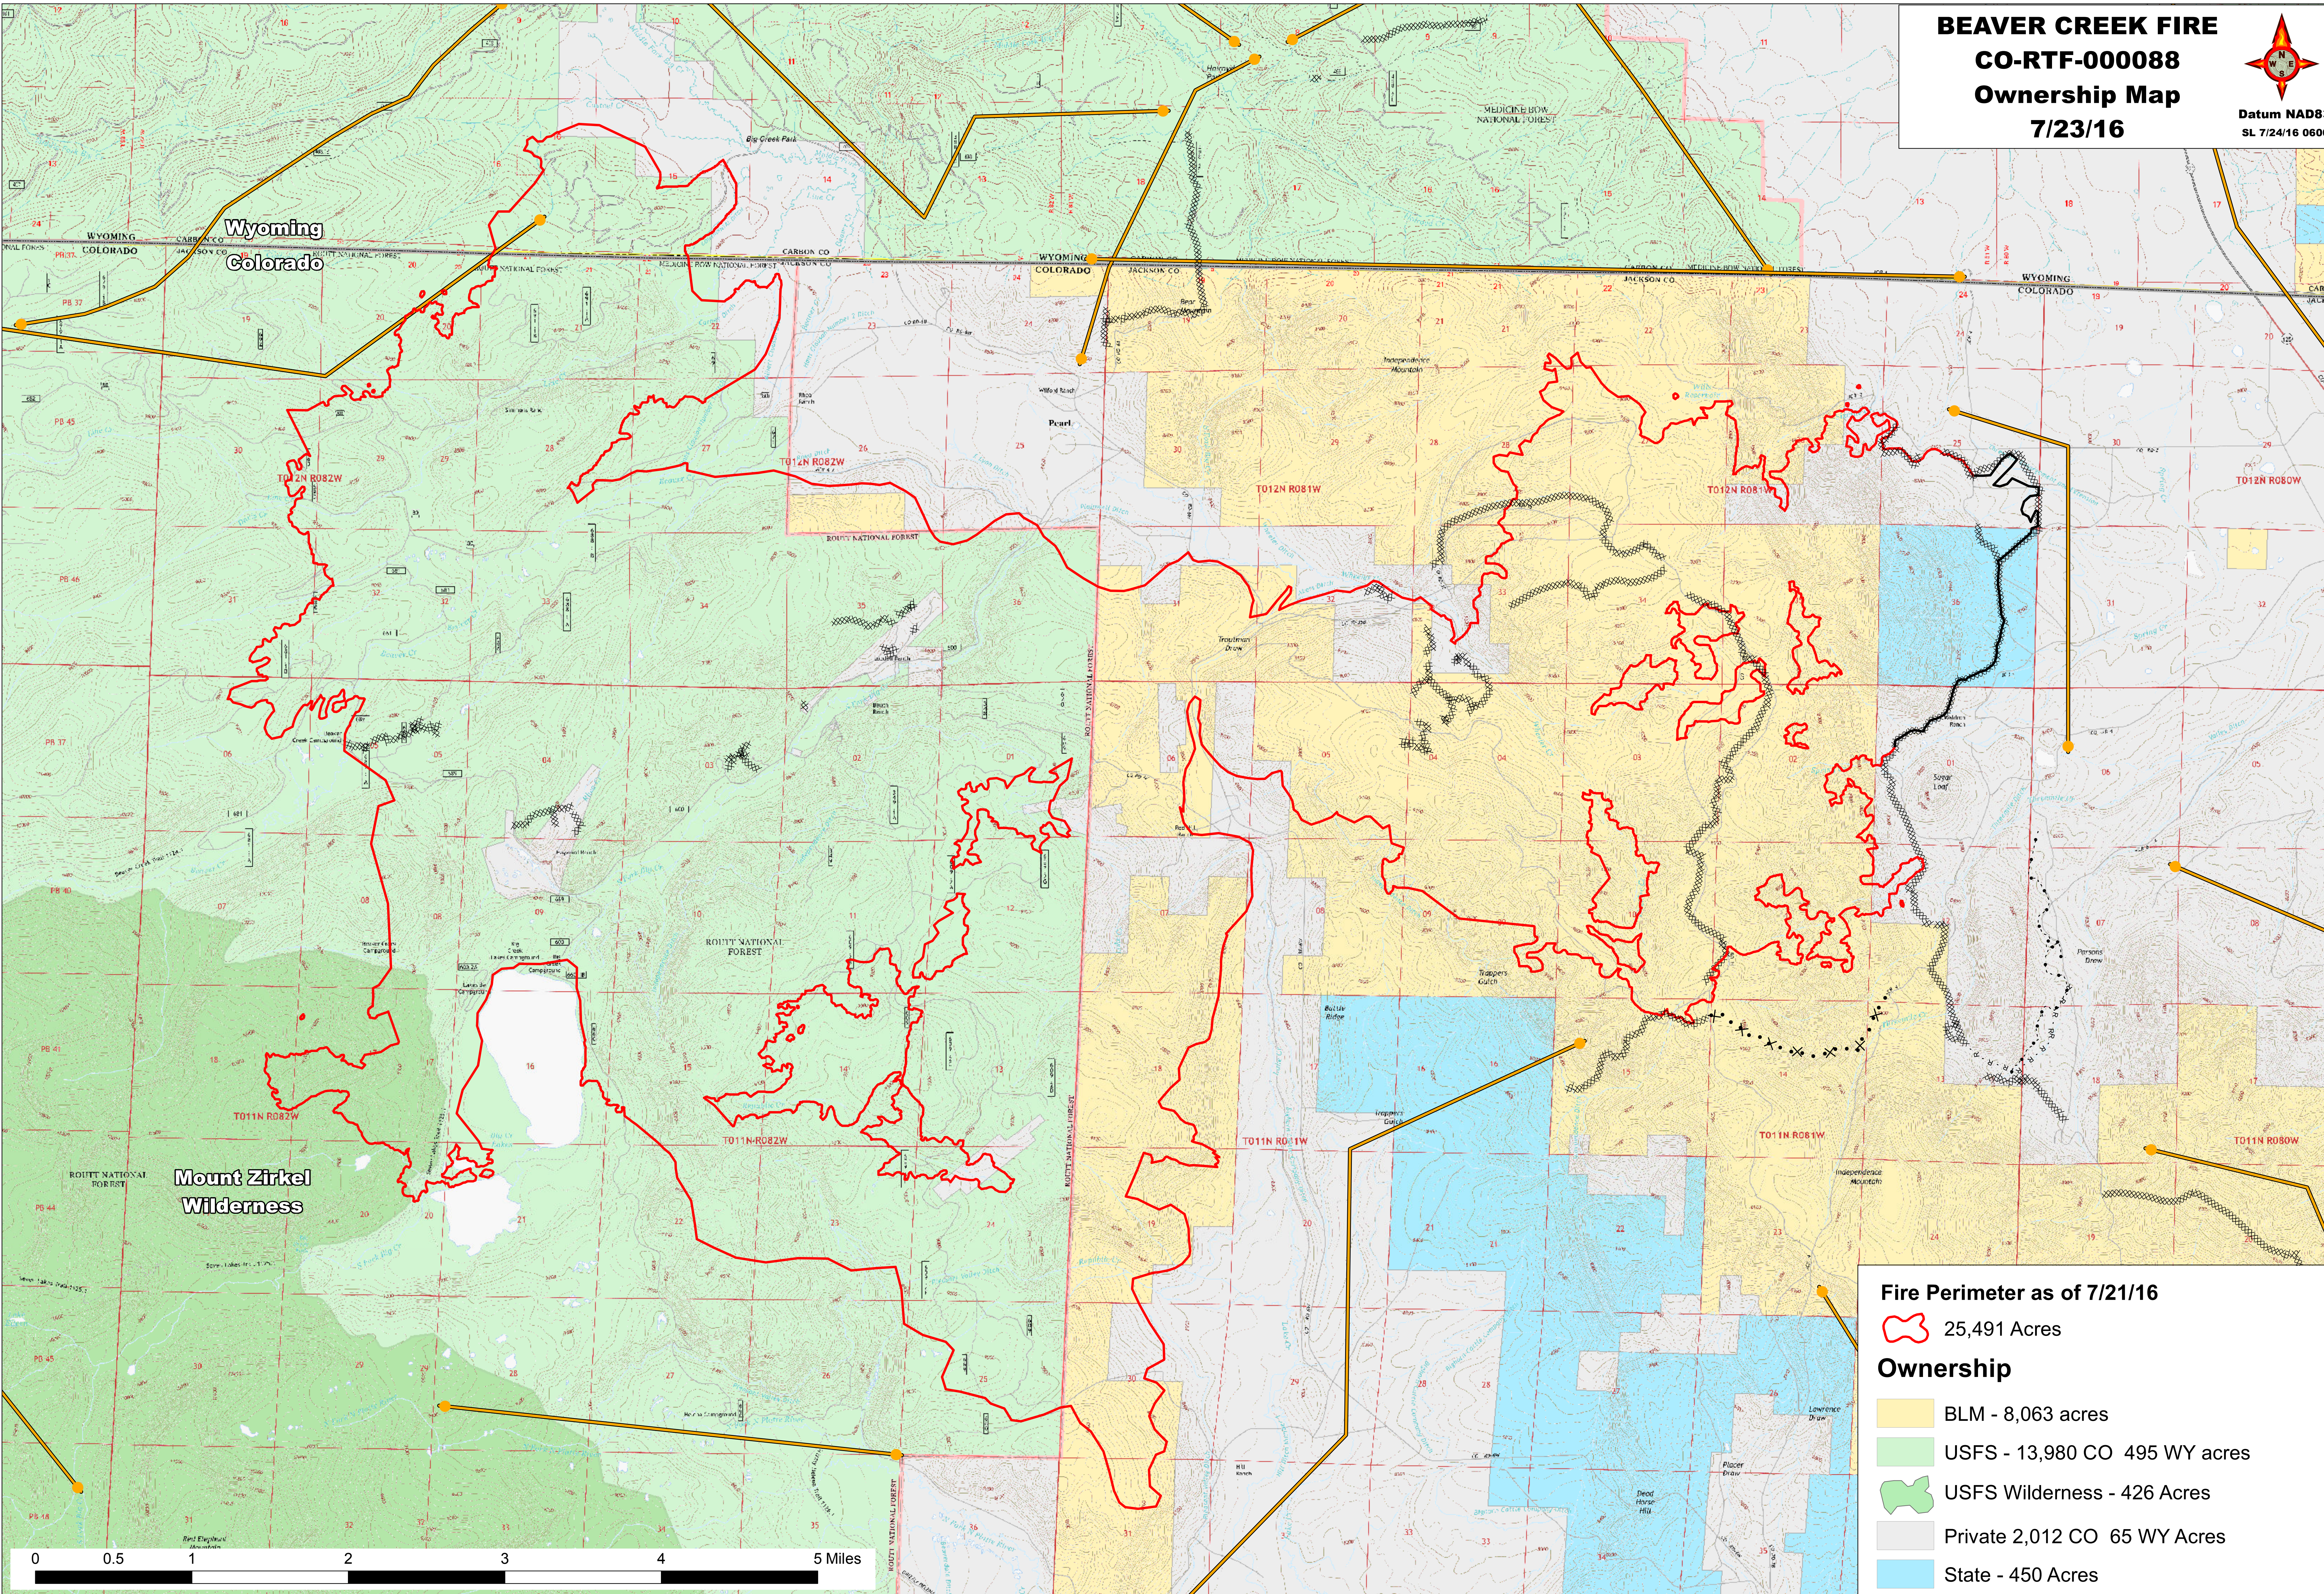

BEAVER CREEK FIRE
CO-RTF-000088
Ownership Map
7/23/16

Fire Perimeter as of 7/21/16
 25,491 Acres

Ownership

- BLM - 8,063 acres
- USFS - 13,980 CO 495 WY acres
- USFS Wilderness - 426 Acres
- Private 2,012 CO 65 WY Acres
- State - 450 Acres