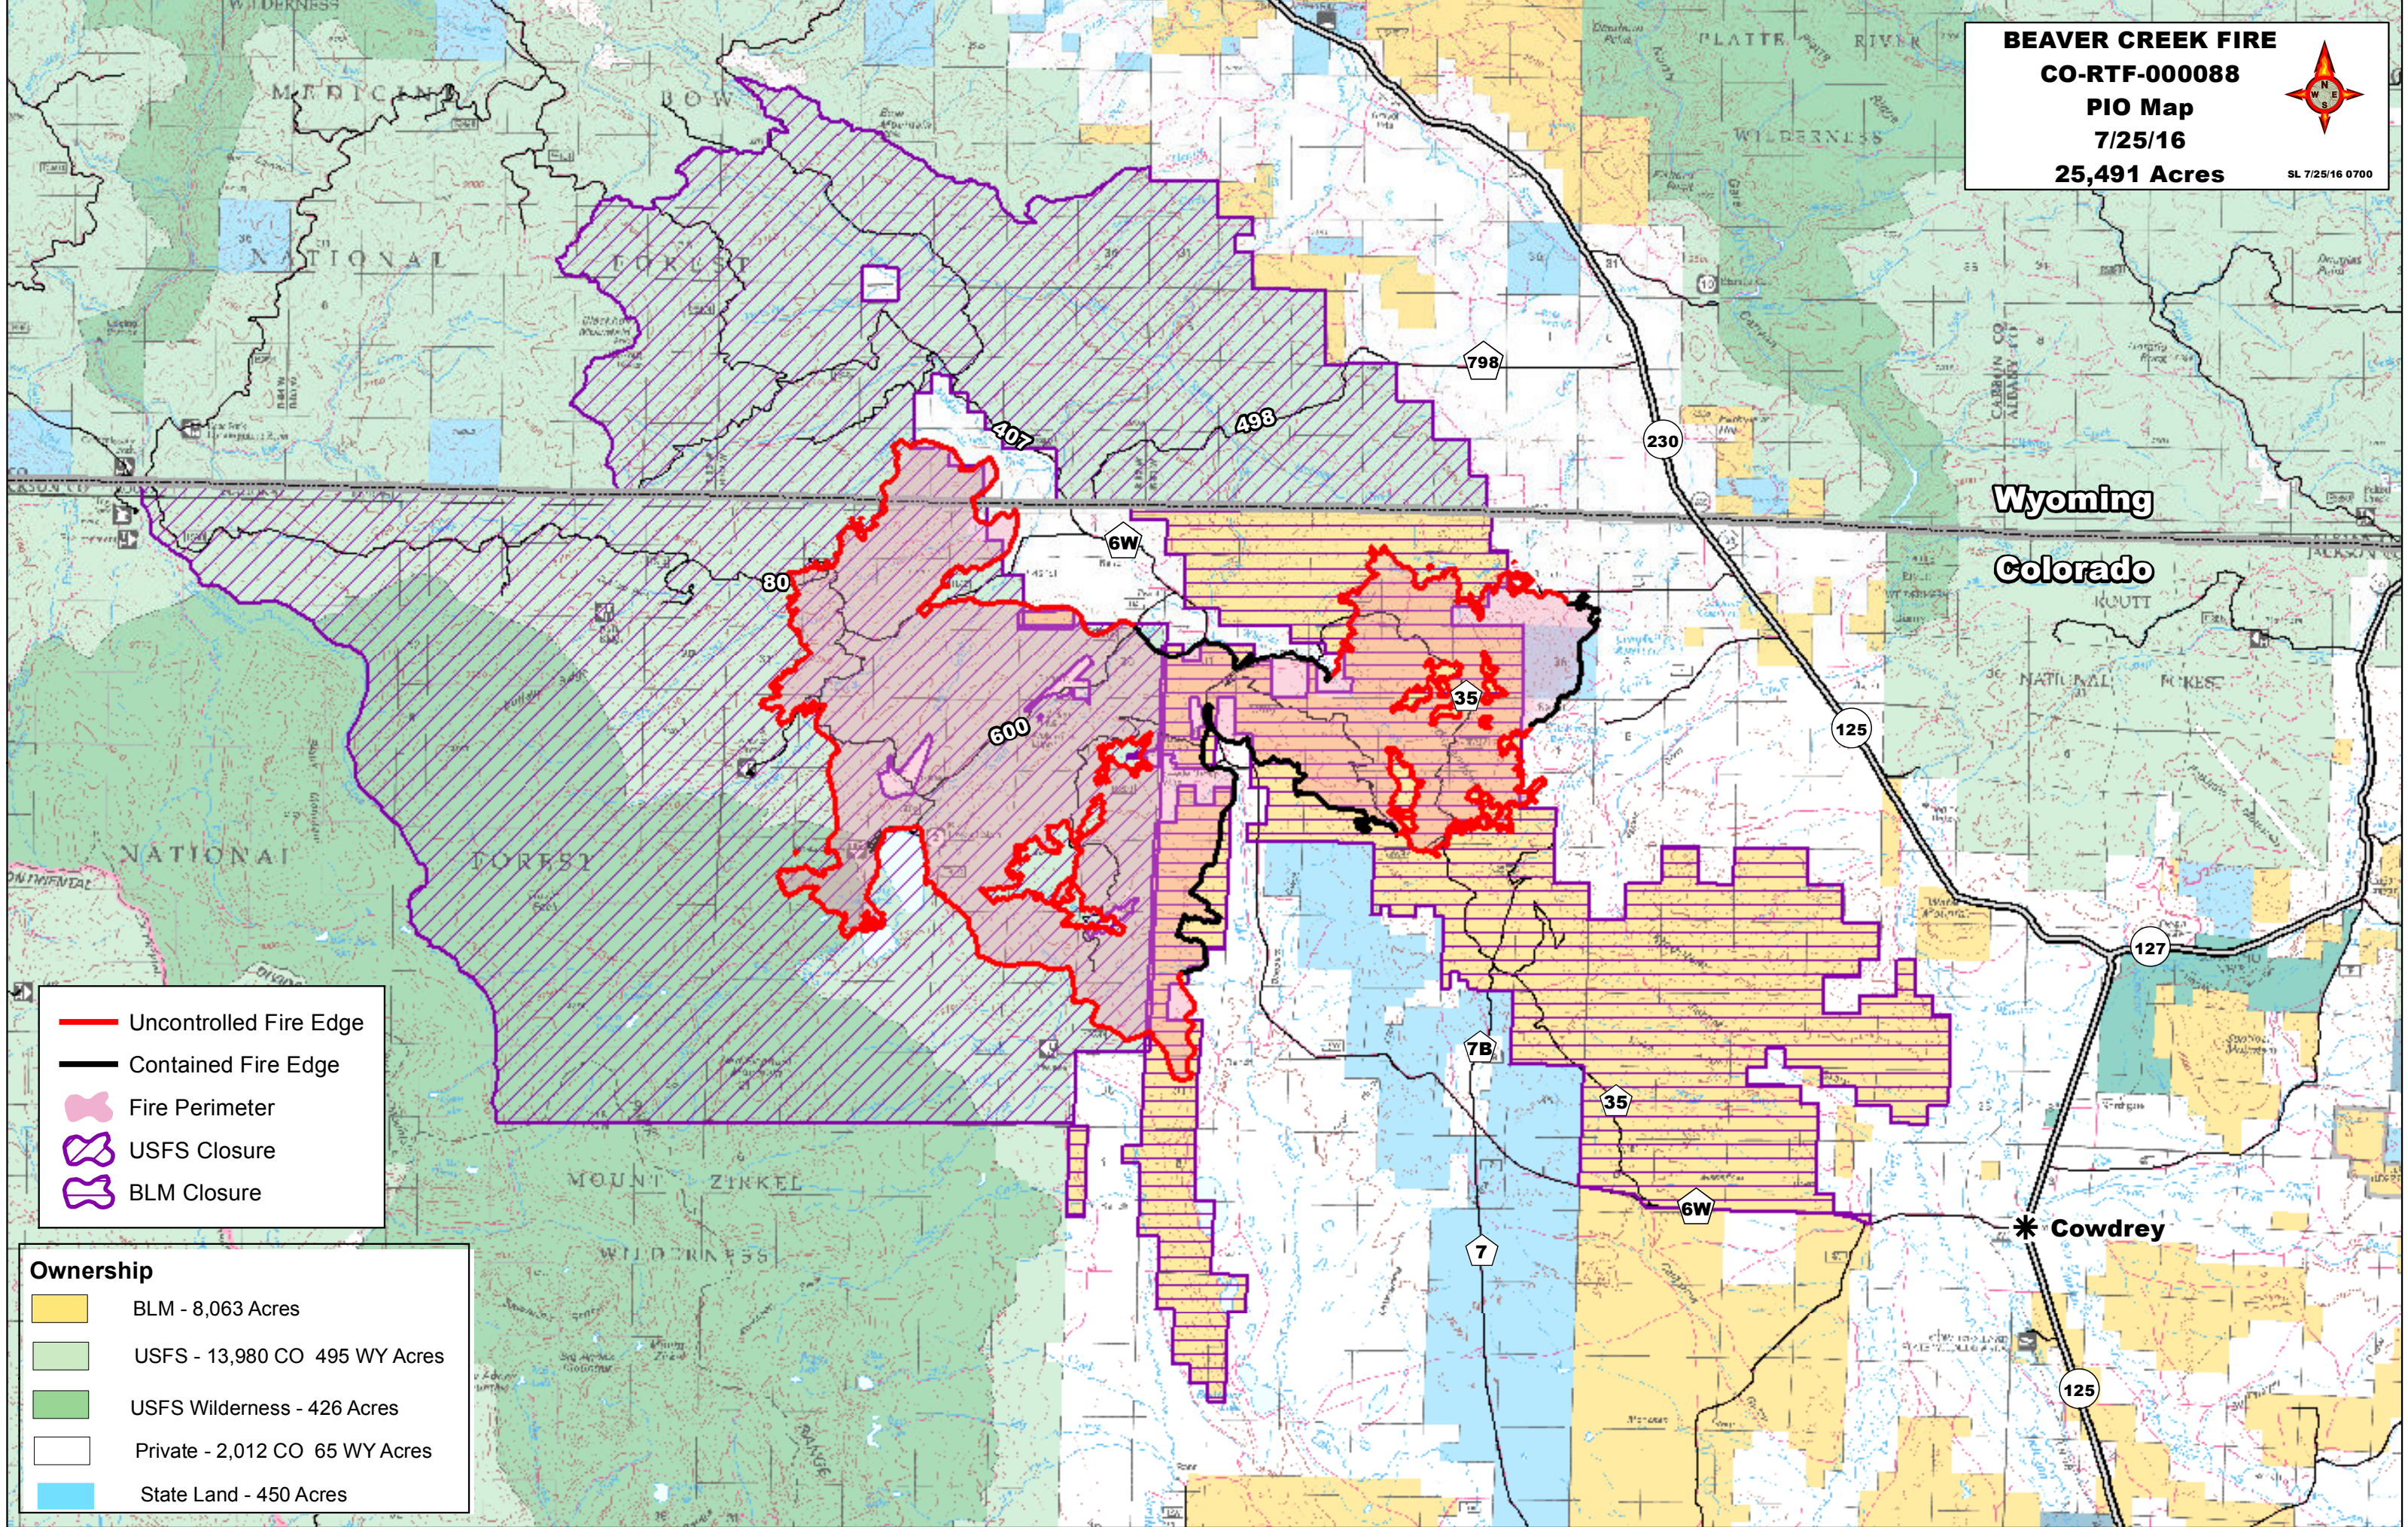

BEAVER CREEK FIRE
CO-RTF-000088
PIO Map
7/25/16
25,491 Acres
 SL 7/25/16 0700

-  Uncontrolled Fire Edge
-  Contained Fire Edge
-  Fire Perimeter
-  USFS Closure
-  BLM Closure

Ownership	
	BLM - 8,063 Acres
	USFS - 13,980 CO 495 WY Acres
	USFS Wilderness - 426 Acres
	Private - 2,012 CO 65 WY Acres
	State Land - 450 Acres

Wyoming
Colorado

*** Cowdrey**