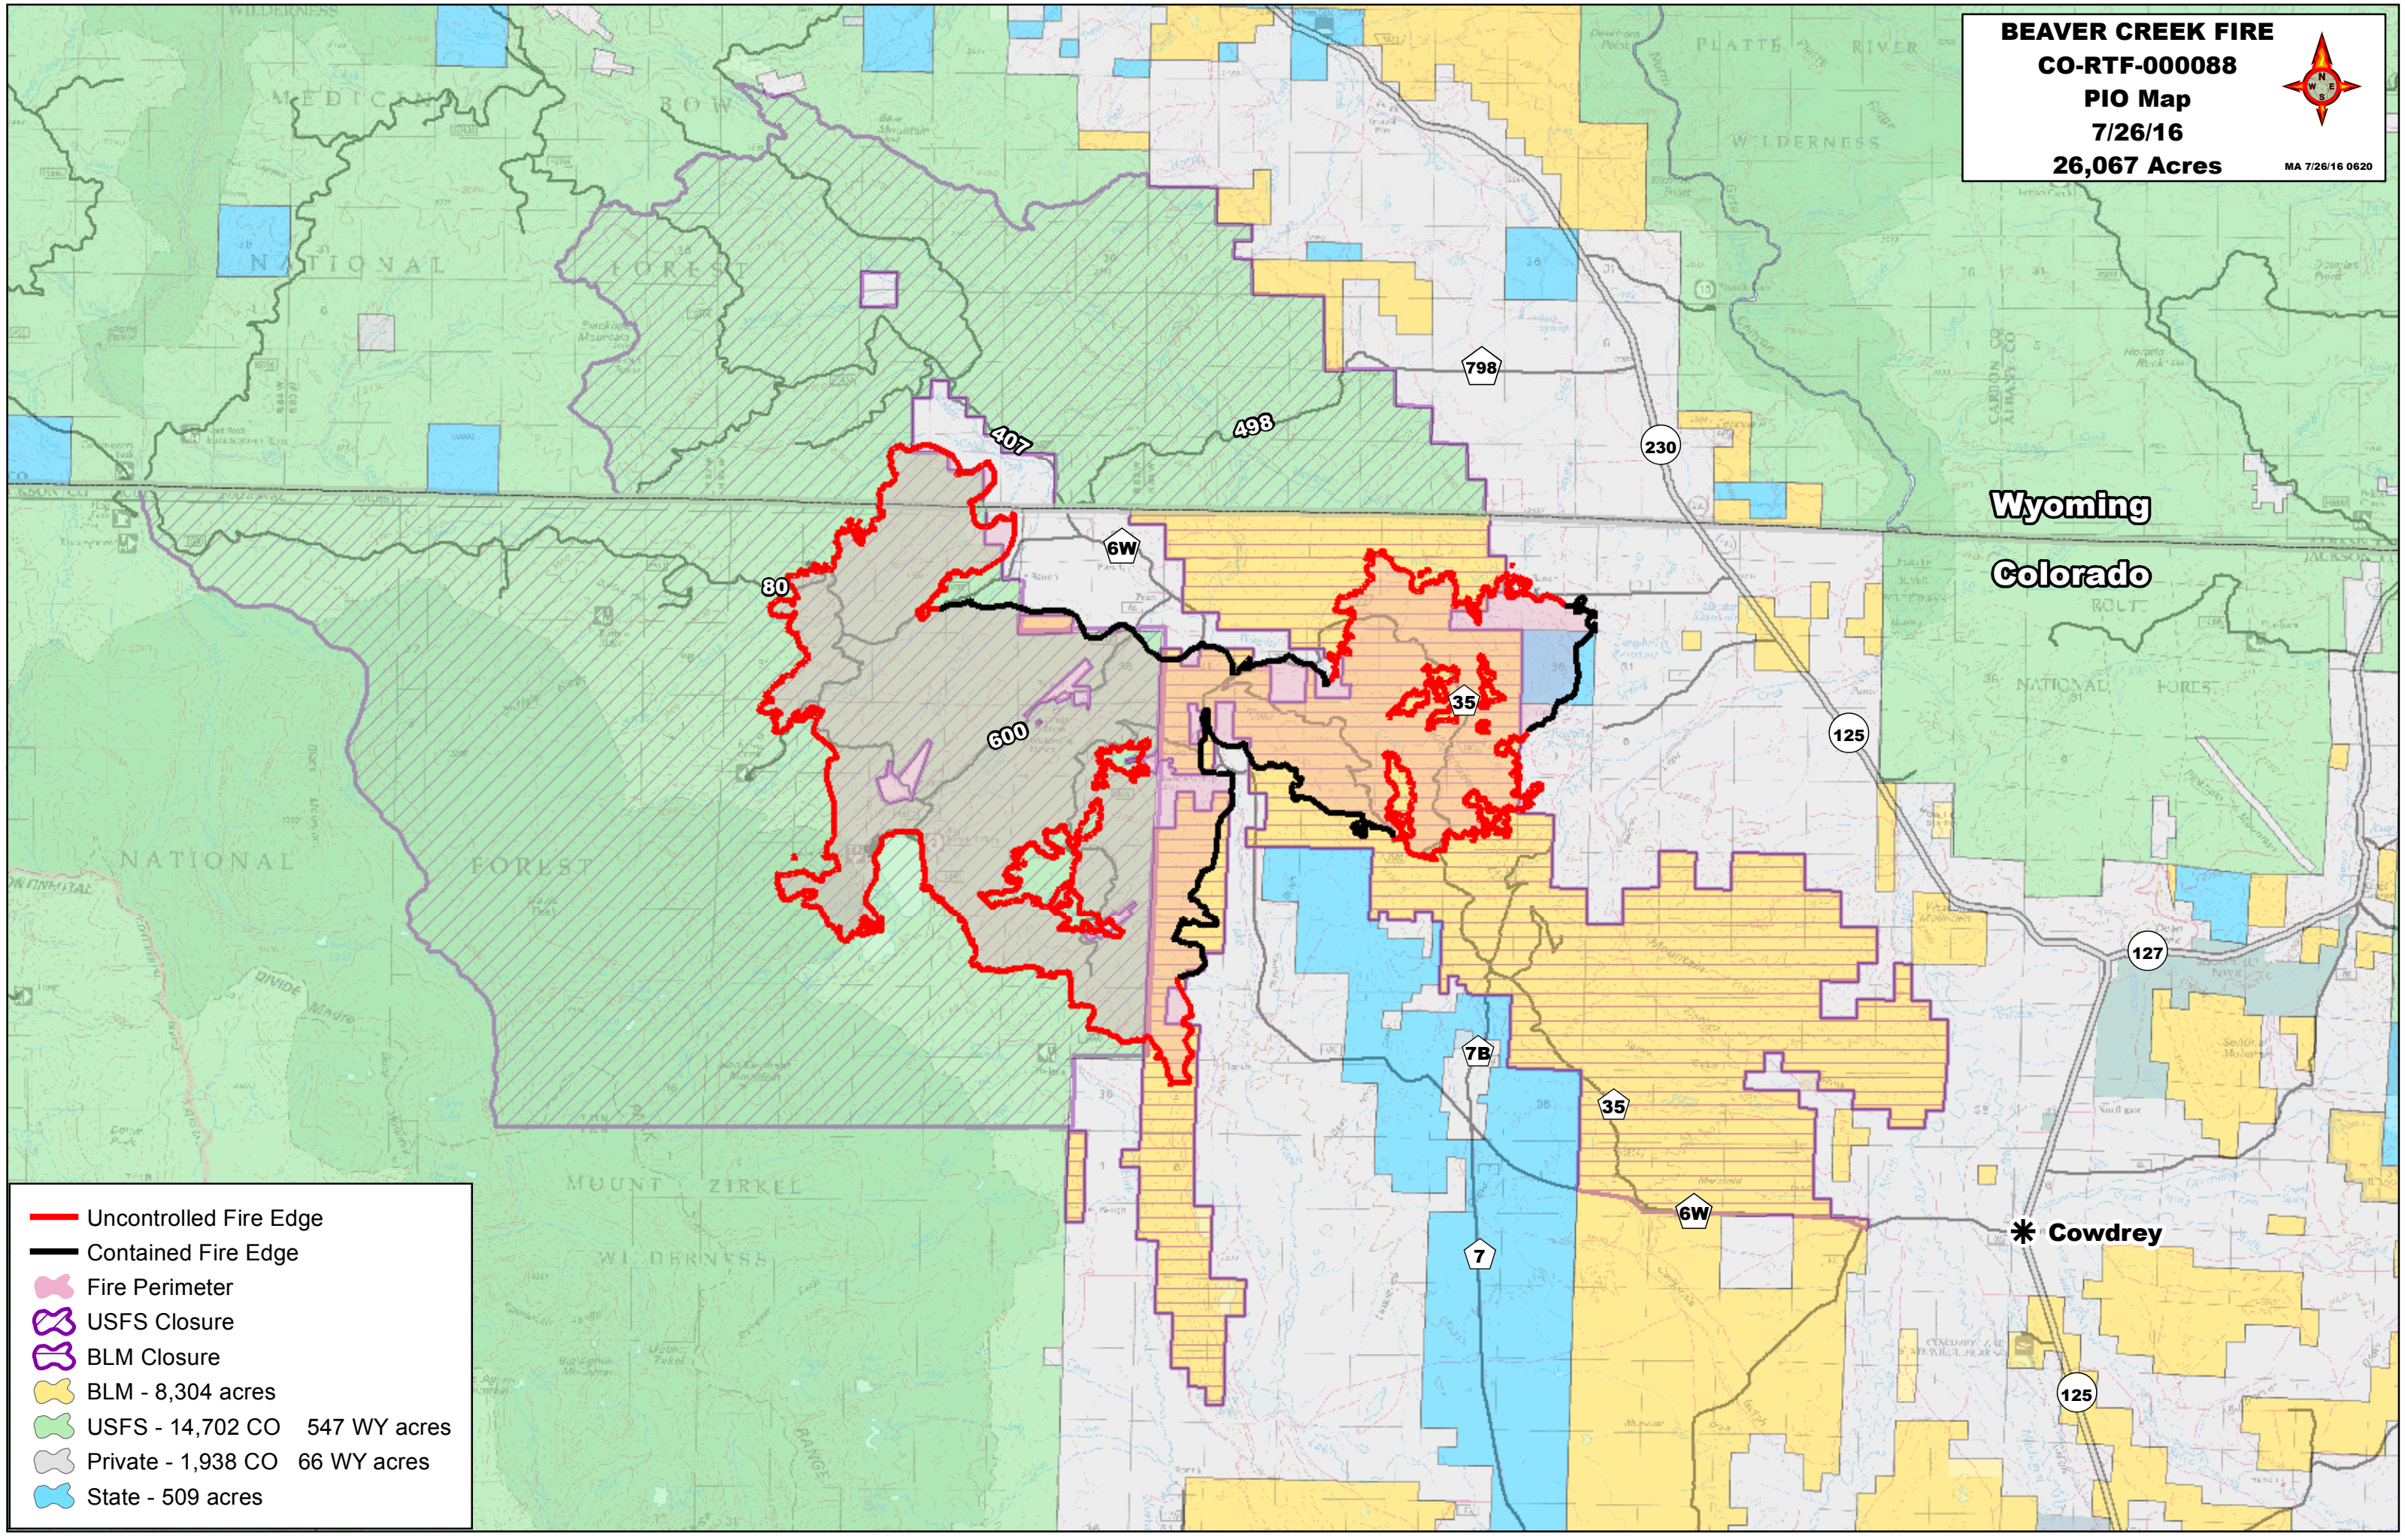

BEAVER CREEK FIRE
CO-RTF-000088
PIO Map
7/26/16
26,067 Acres

MA 7/26/16 0620

- Uncontrolled Fire Edge
- Contained Fire Edge
- Fire Perimeter
- USFS Closure
- BLM Closure
- BLM - 8,304 acres
- USFS - 14,702 CO 547 WY acres
- Private - 1,938 CO 66 WY acres
- State - 509 acres