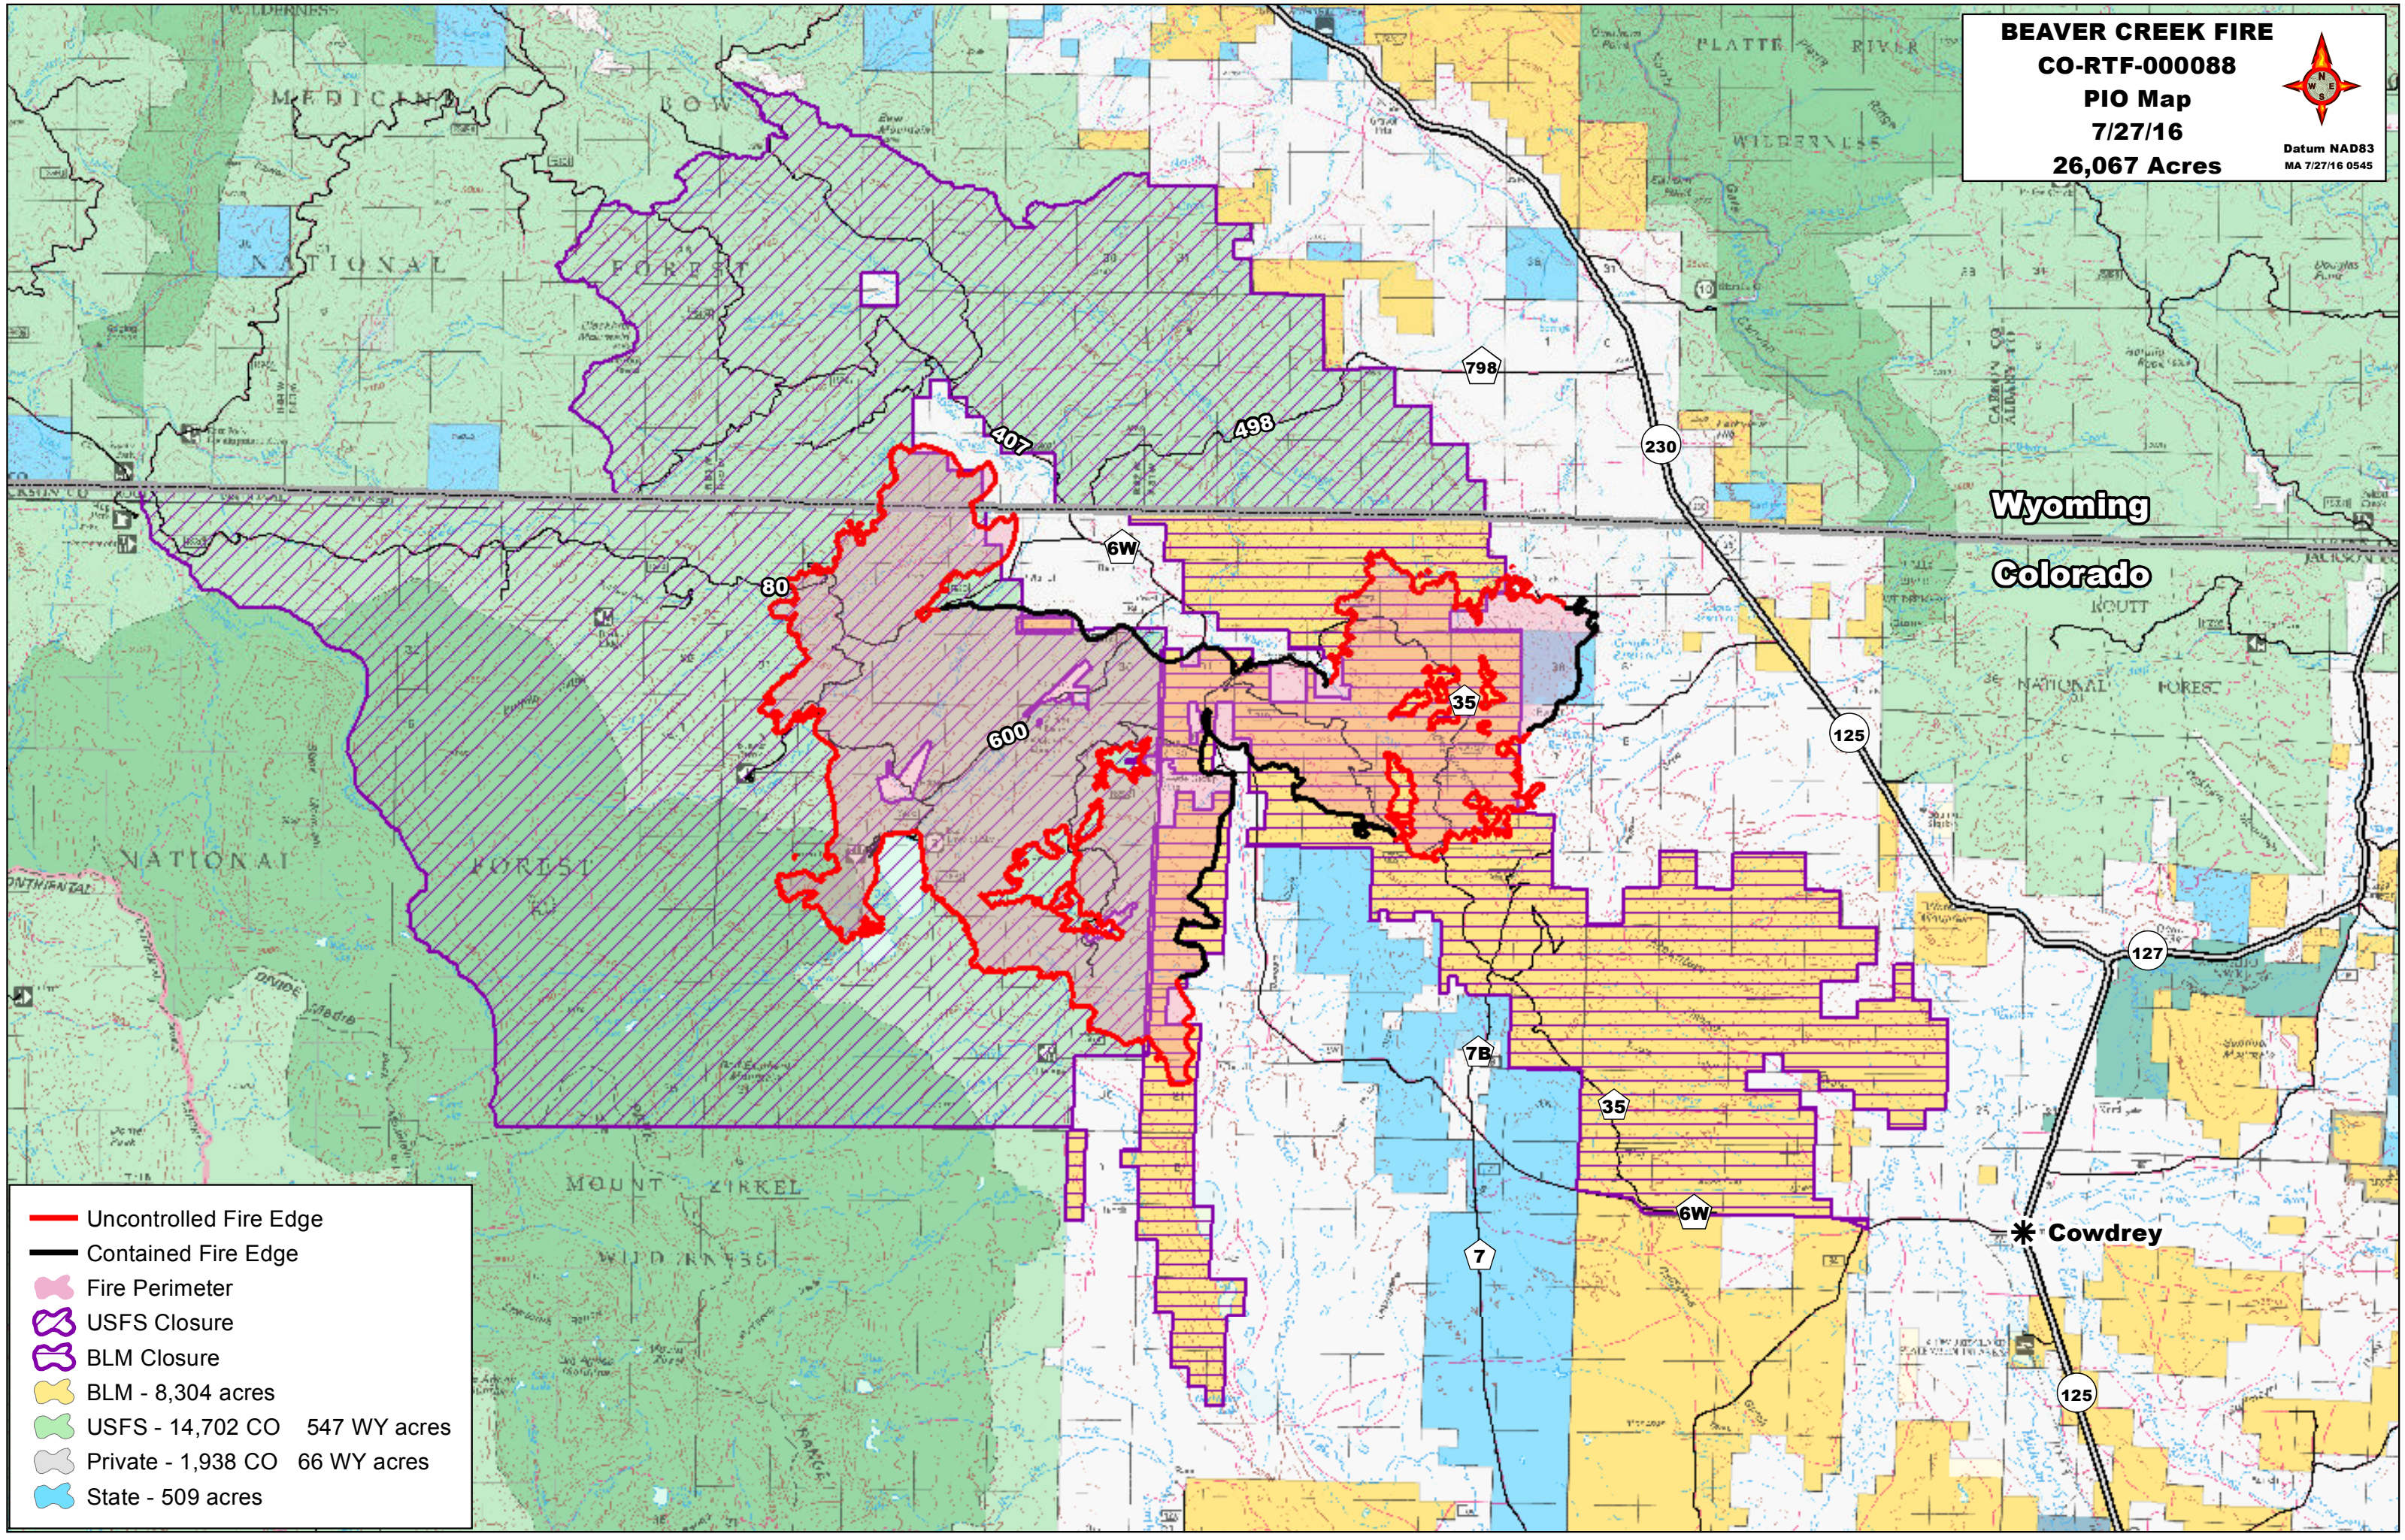

BEAVER CREEK FIRE
CO-RTF-000088
PIO Map
7/27/16
26,067 Acres

Datum NAD83
 MA 7/27/16 0545

- Uncontrolled Fire Edge
- Contained Fire Edge
- ⊗ Fire Perimeter
- ⊗ USFS Closure
- ⊗ BLM Closure
- ⊗ BLM - 8,304 acres
- ⊗ USFS - 14,702 CO 547 WY acres
- ⊗ Private - 1,938 CO 66 WY acres
- ⊗ State - 509 acres

Wyoming

Colorado

*** Cowdrey**