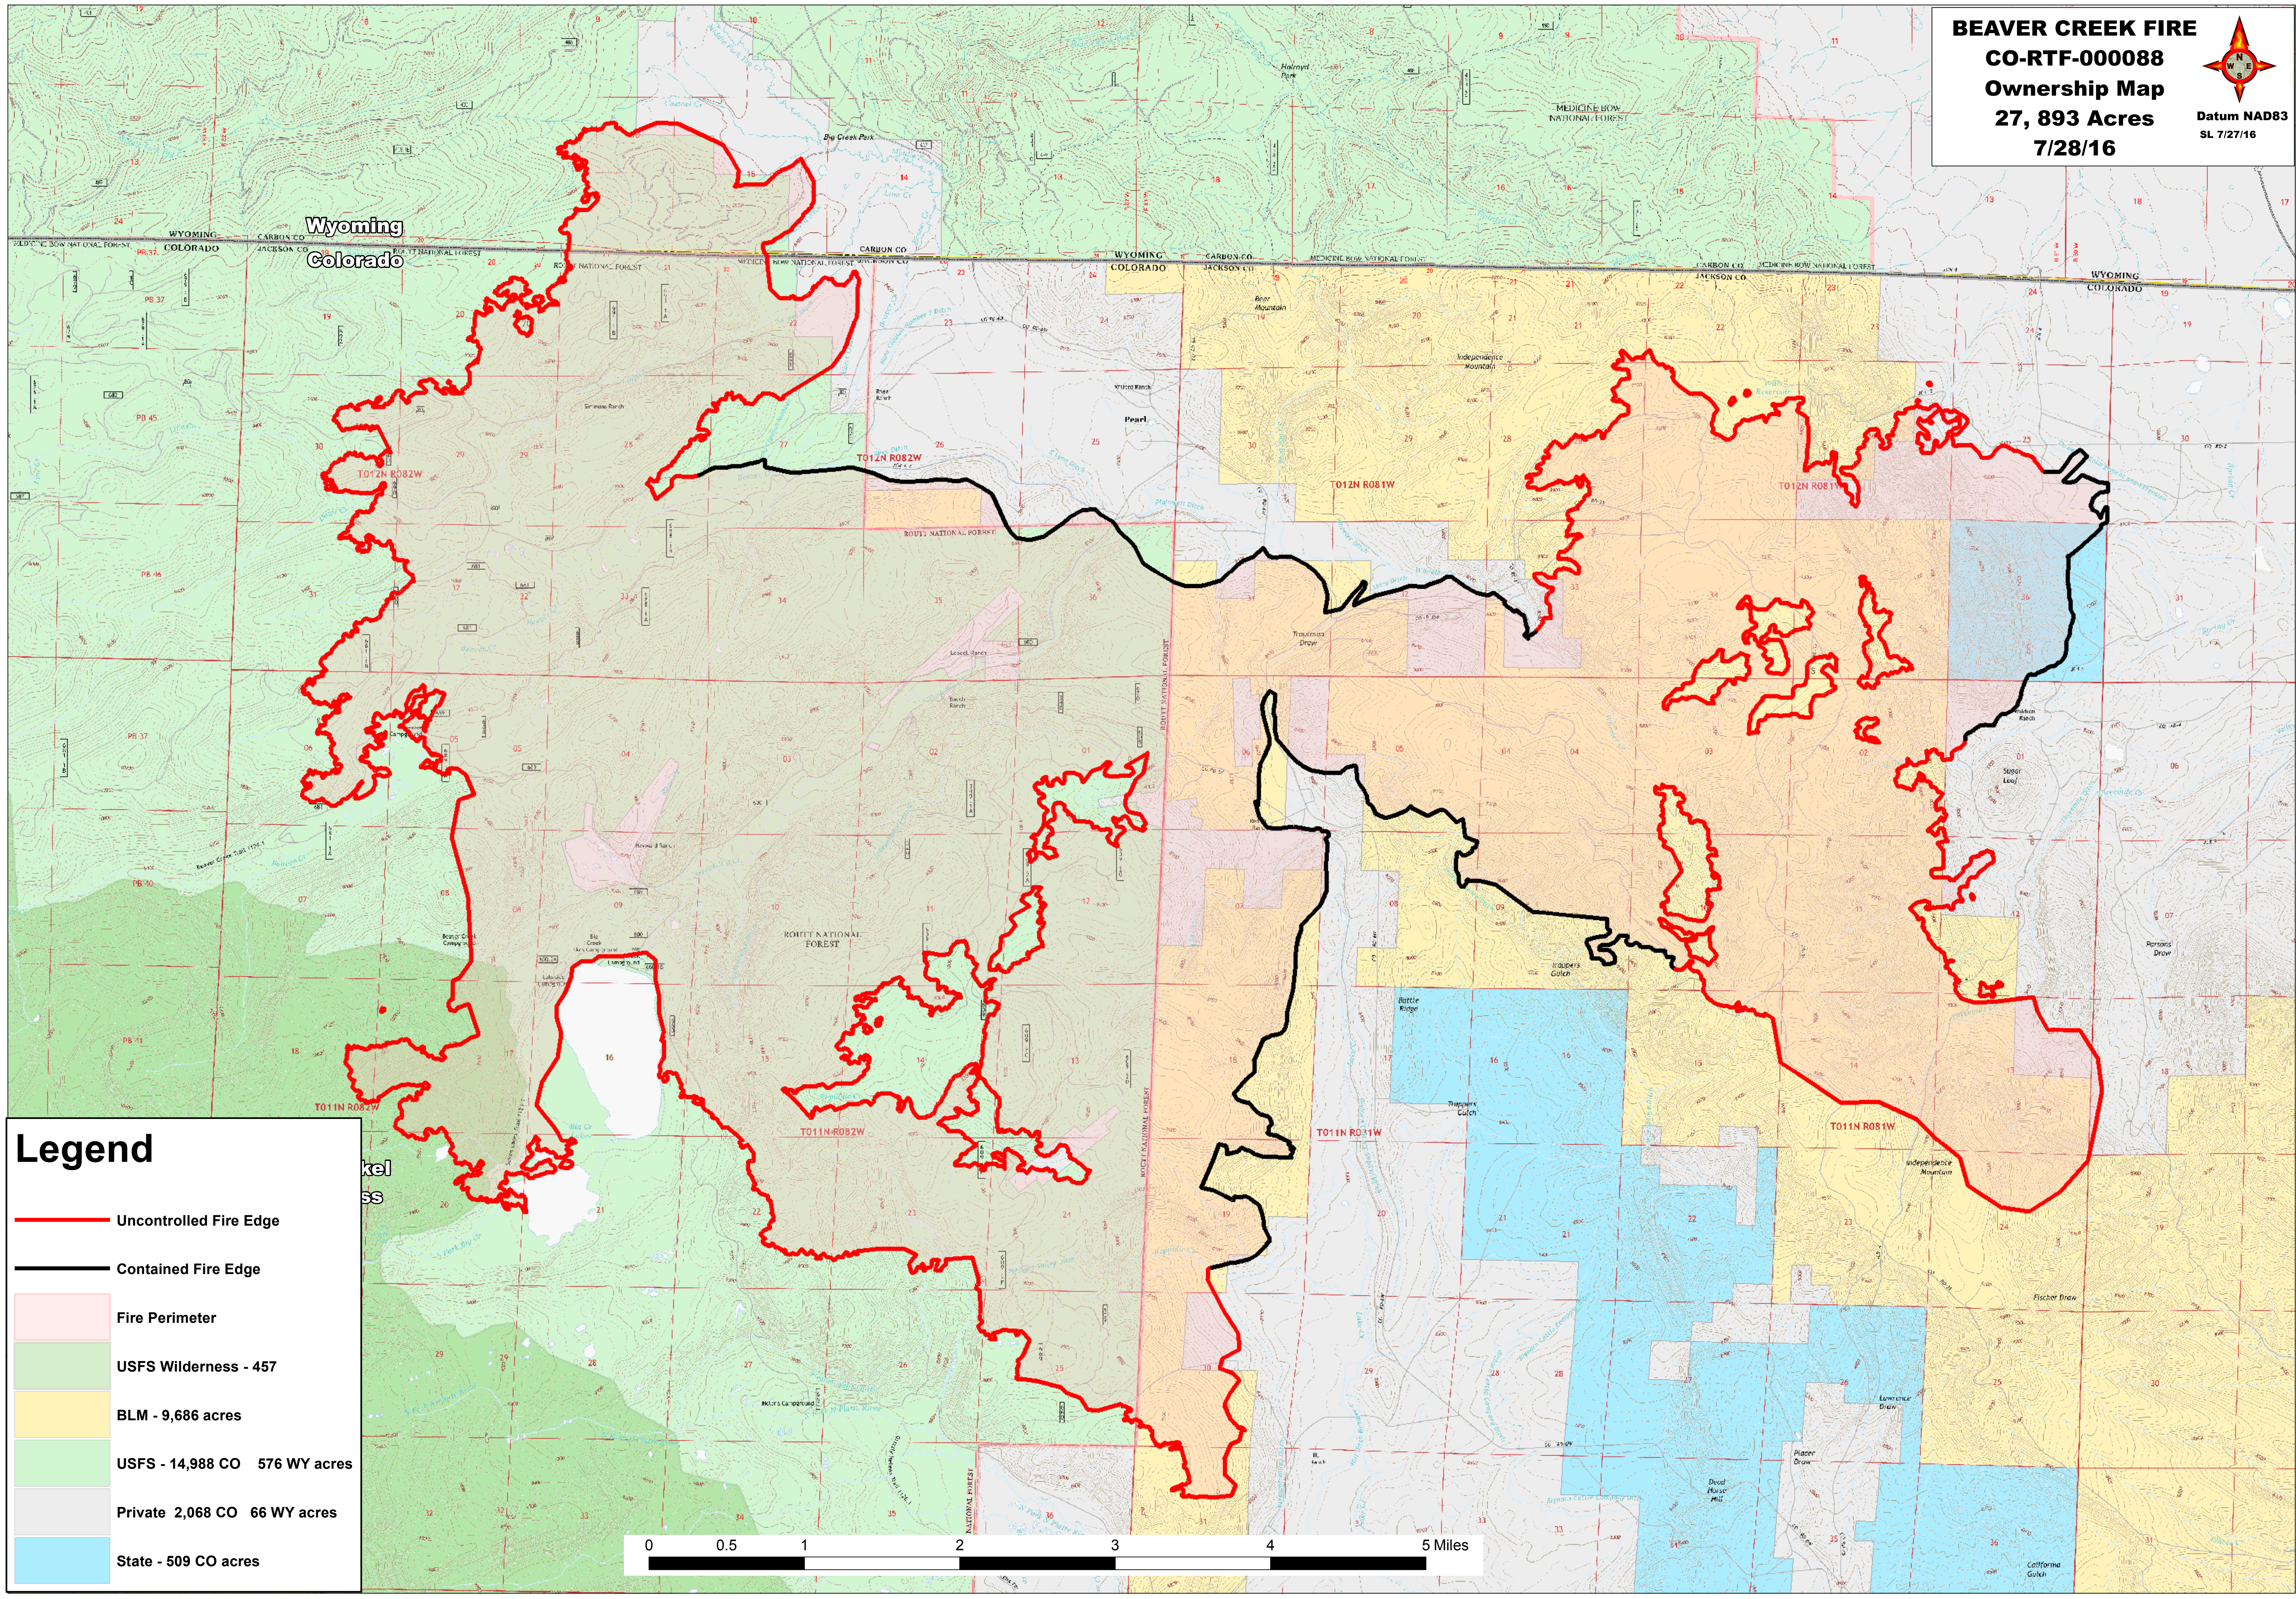

**BEAVER CREEK FIRE**  
**CO-RTF-00088**  
**Ownership Map**  
**27, 893 Acres**  
**7/28/16**

**Legend**

- Uncontrolled Fire Edge
- Contained Fire Edge
- Fire Perimeter
- USFS Wilderness - 457
- BLM - 9,686 acres
- USFS - 14,988 CO 576 WY acres
- Private 2,068 CO 66 WY acres
- State - 509 CO acres