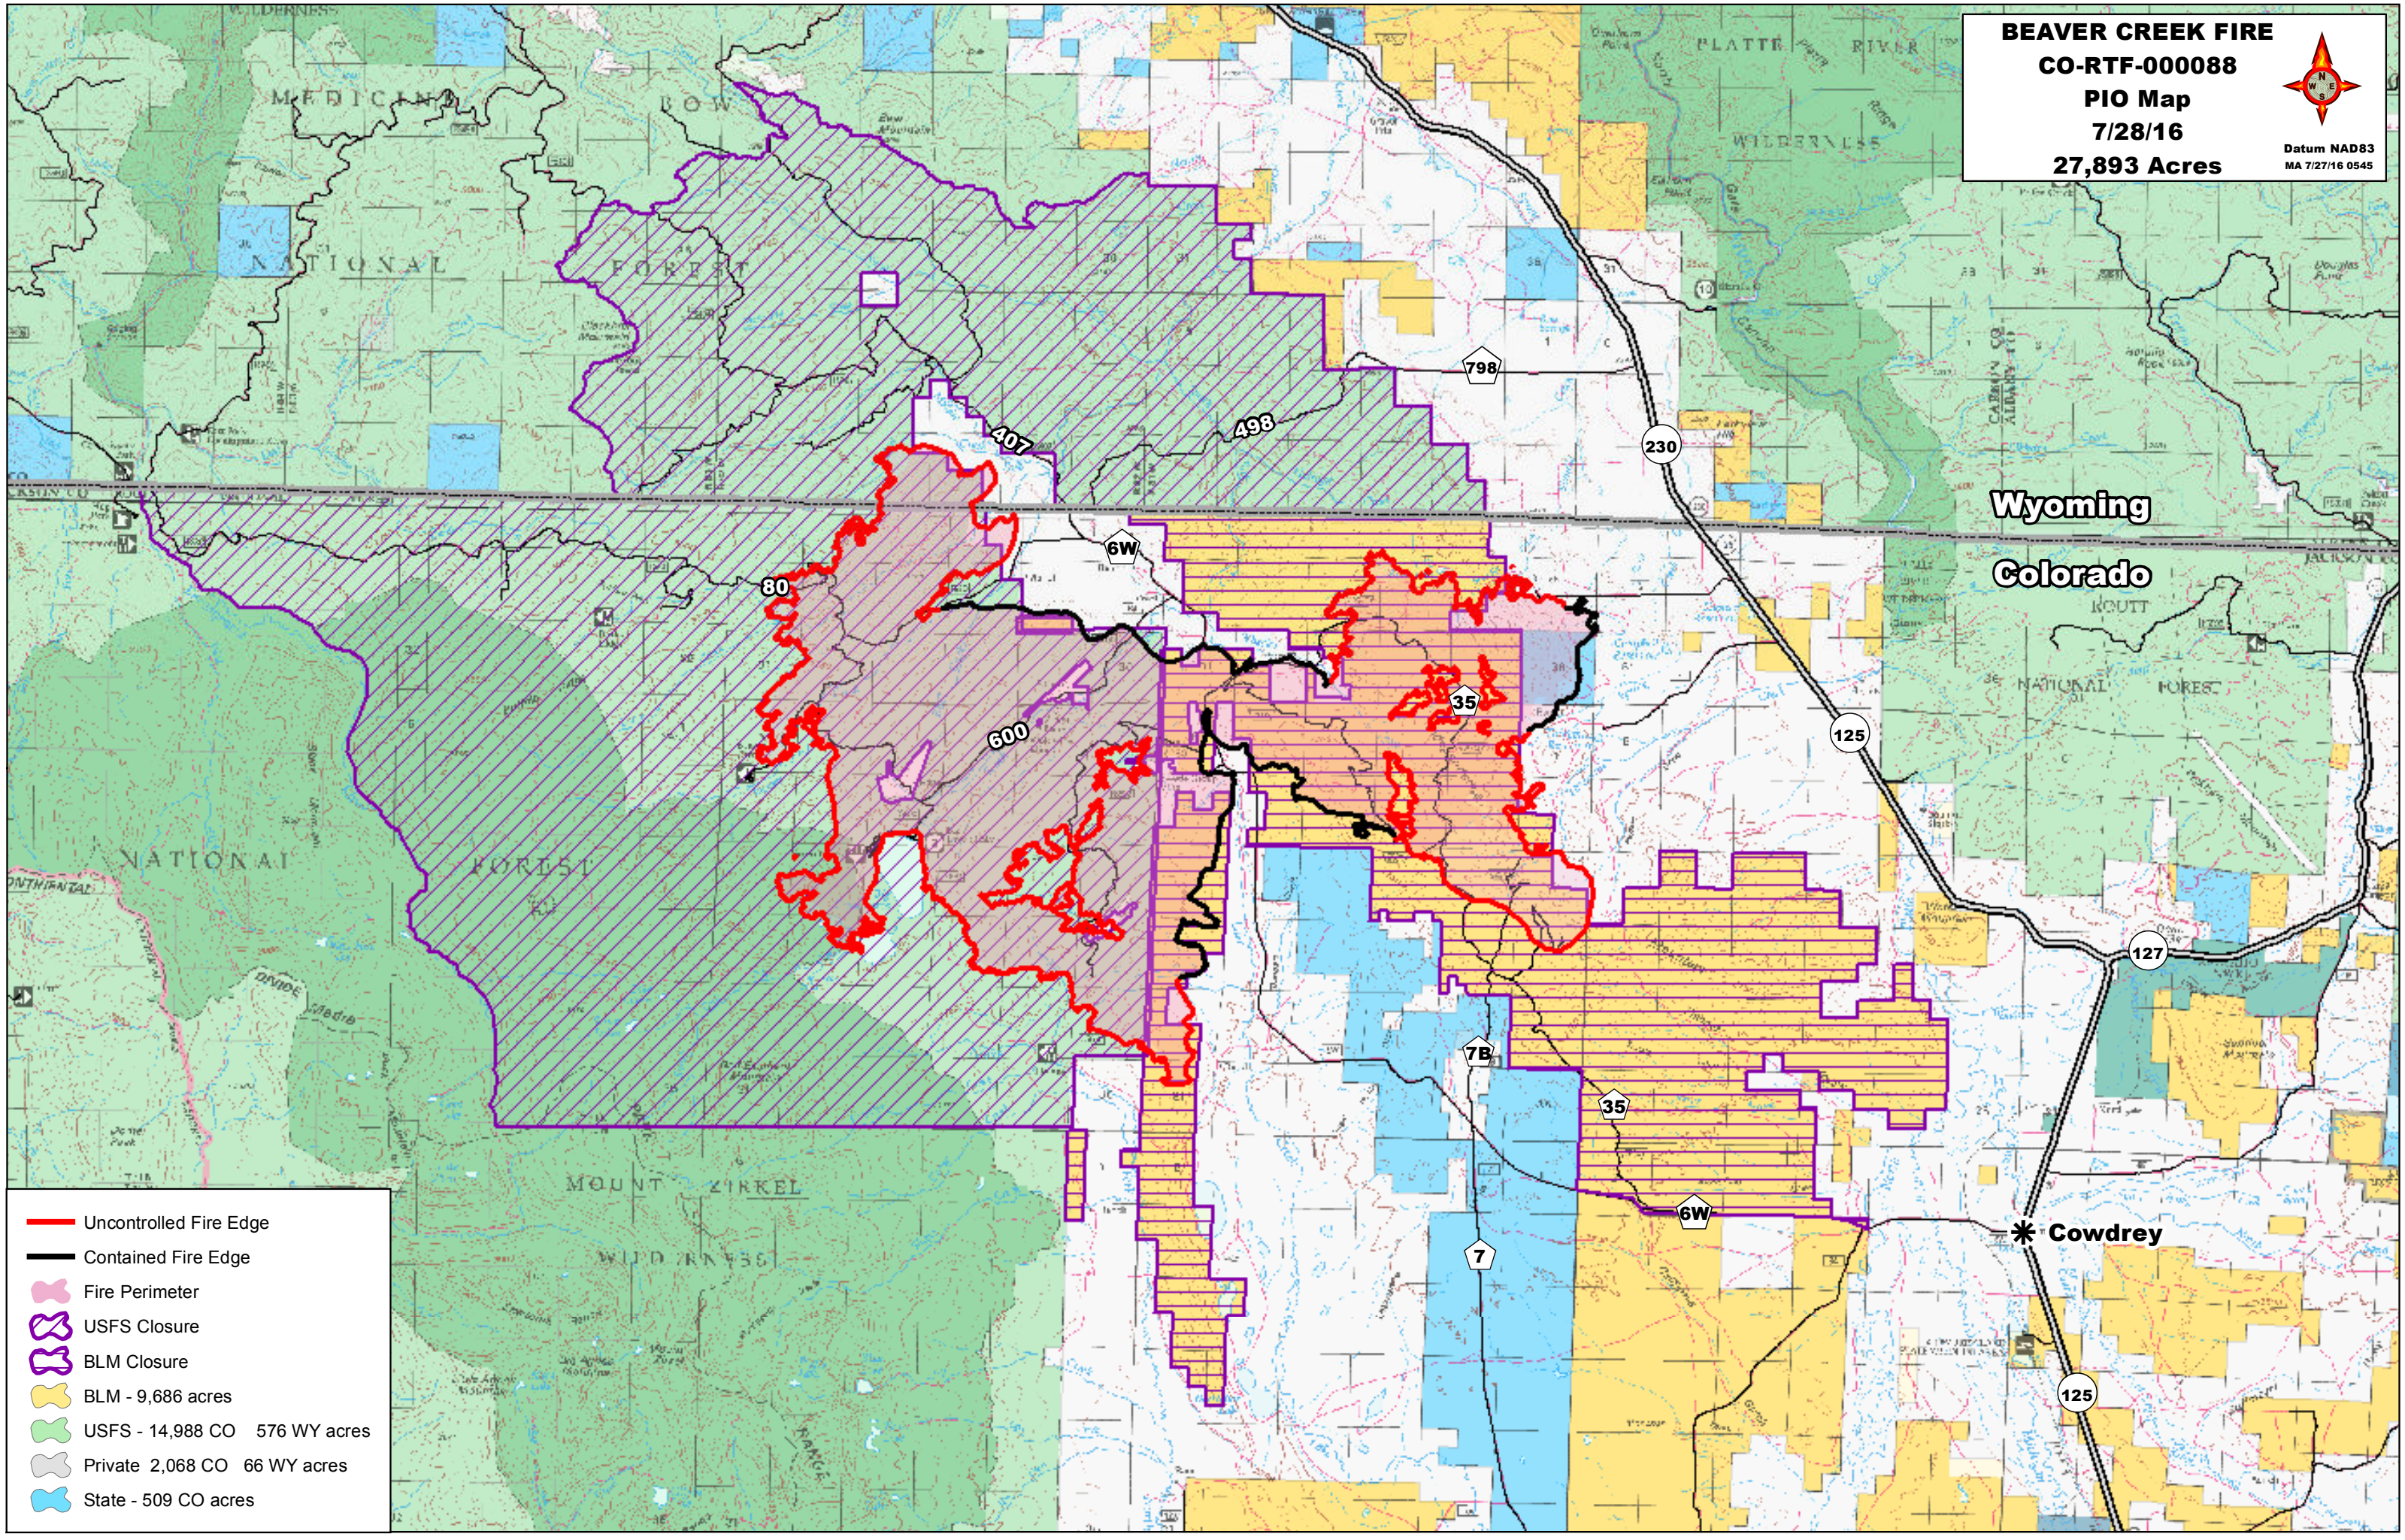

BEAVER CREEK FIRE
CO-RTF-000088
PIO Map
7/28/16
27,893 Acres

Datum NAD83
 MA 7/27/16 0545

- Uncontrolled Fire Edge
- Contained Fire Edge
- Fire Perimeter
- USFS Closure
- BLM Closure
- BLM - 9,686 acres
- USFS - 14,988 CO 576 WY acres
- Private 2,068 CO 66 WY acres
- State - 509 CO acres