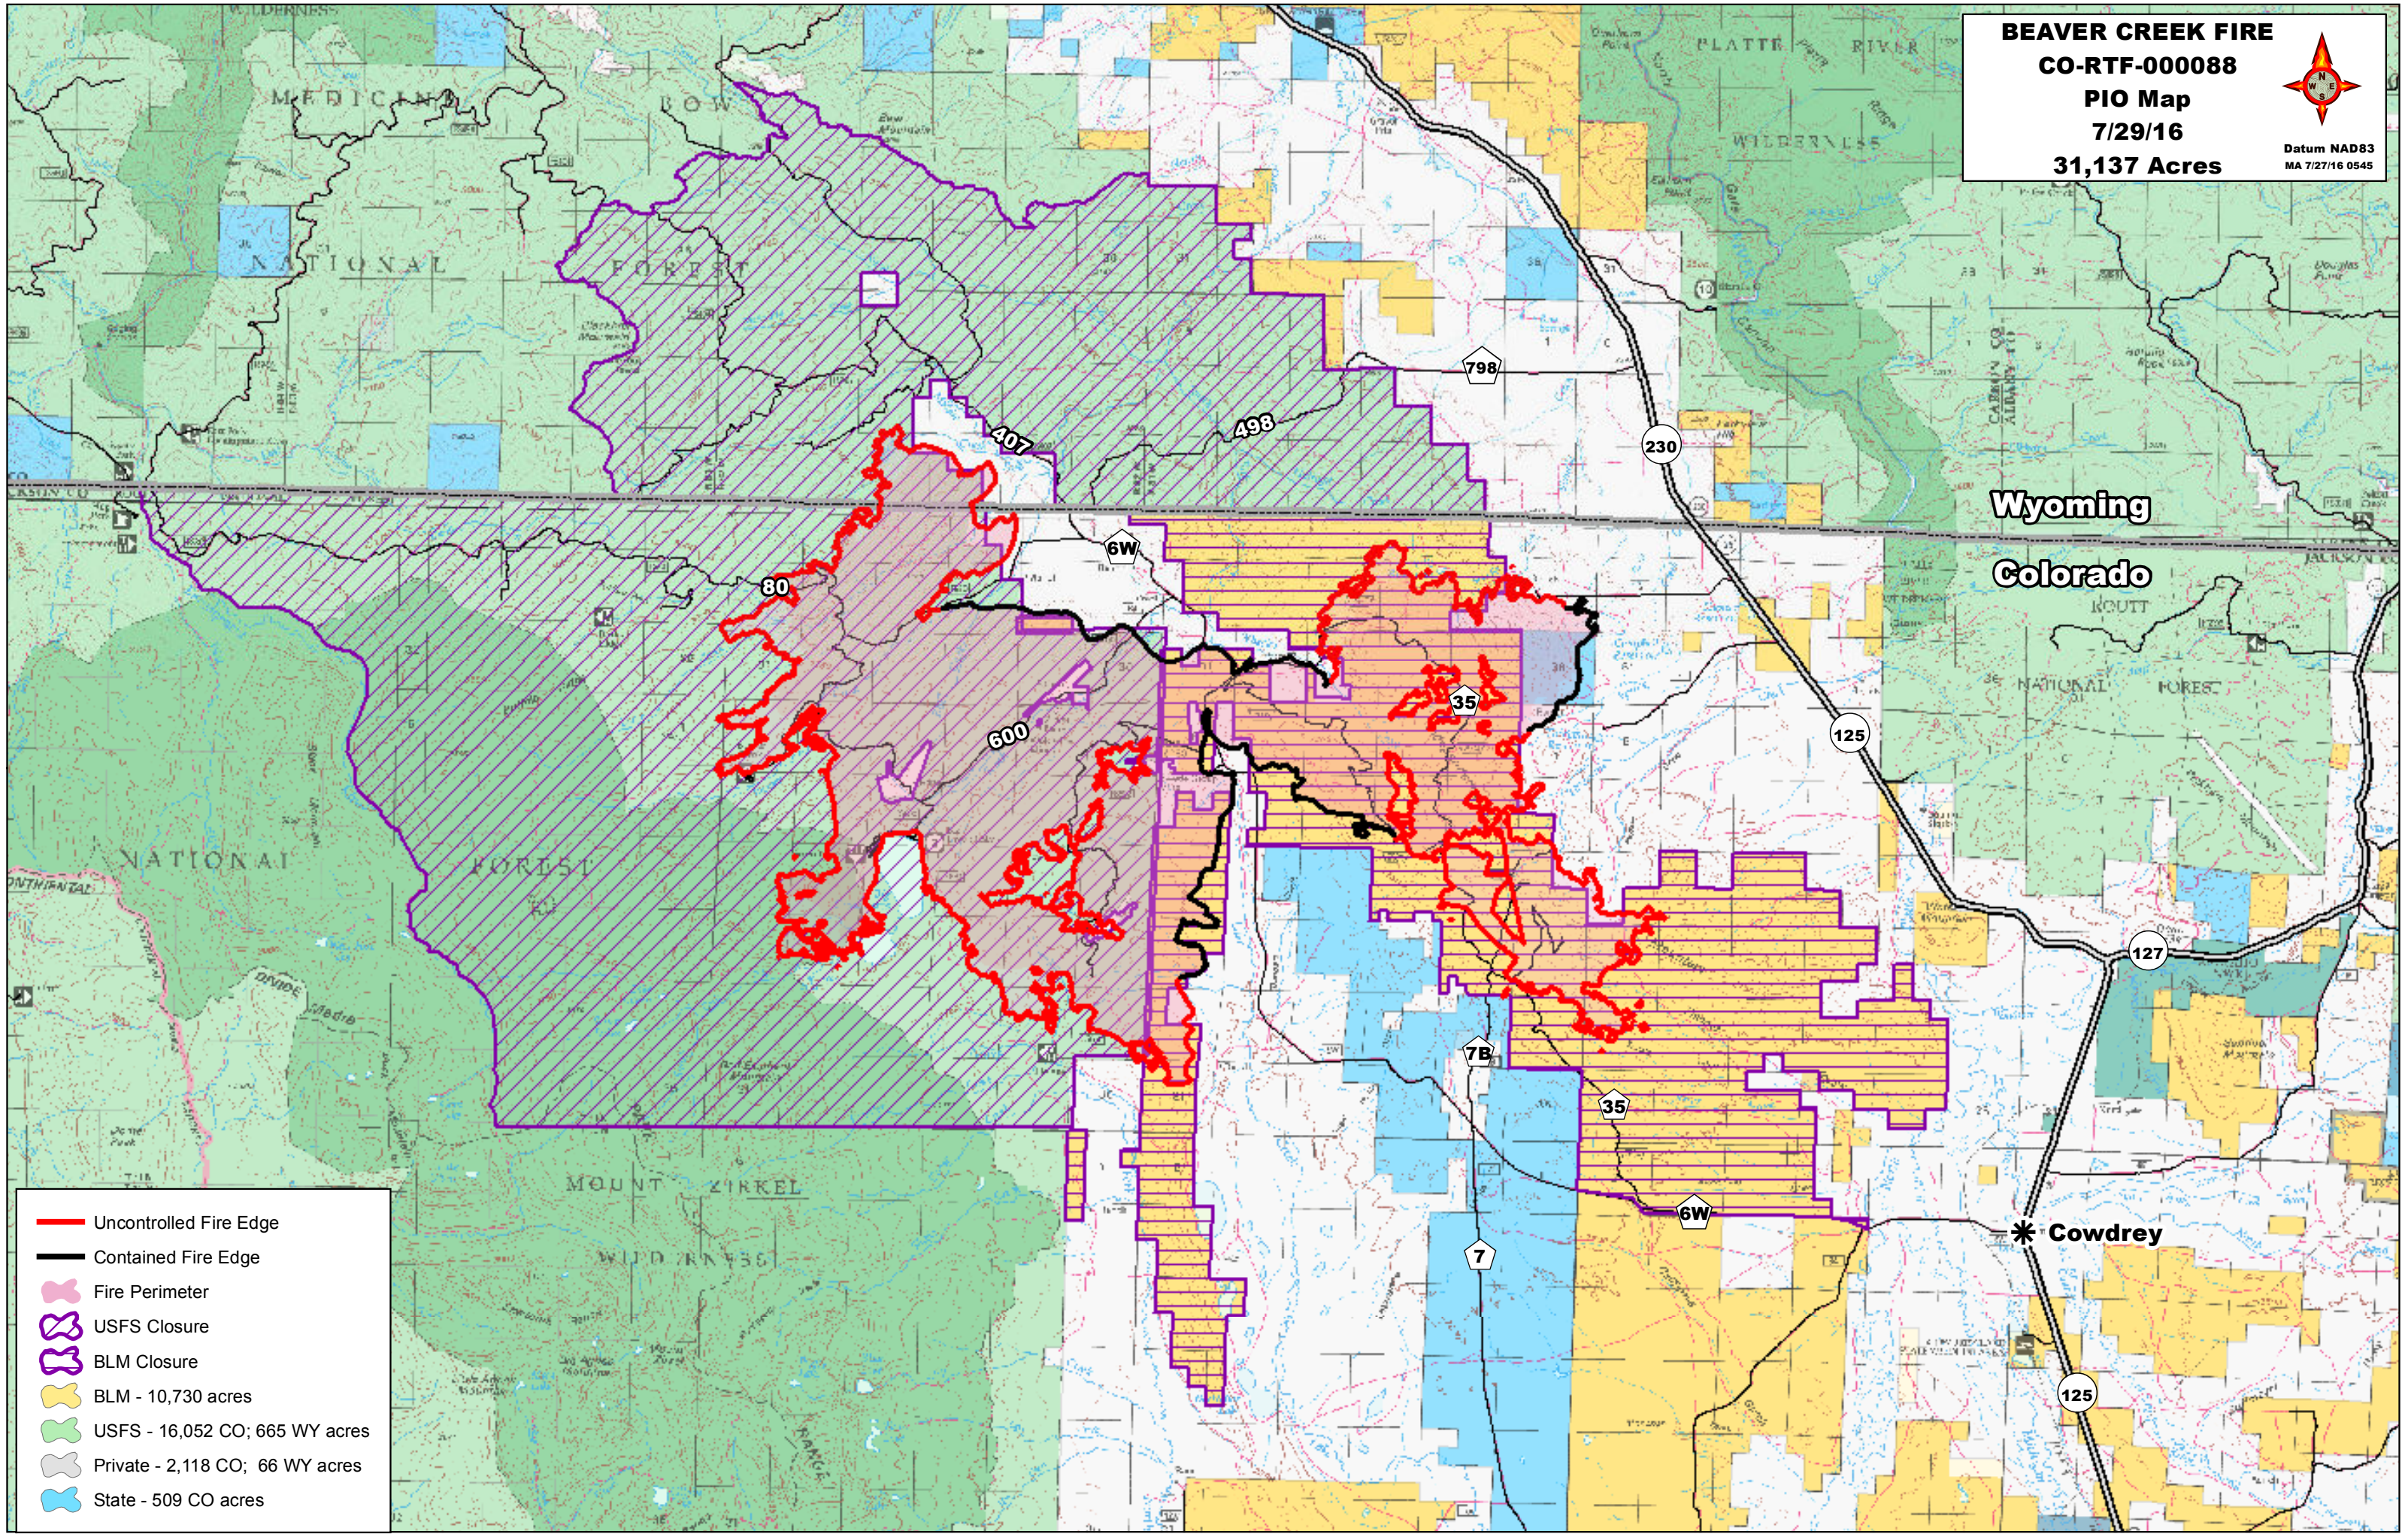

BEAVER CREEK FIRE
CO-RTF-000088
PIO Map
7/29/16
31,137 Acres

Datum NAD83
 MA 7/27/16 0545

- Uncontrolled Fire Edge
- Contained Fire Edge
- Fire Perimeter
- USFS Closure
- BLM Closure
- BLM - 10,730 acres
- USFS - 16,052 CO; 665 WY acres
- Private - 2,118 CO; 66 WY acres
- State - 509 CO acres

Wyoming

Colorado

*** Cowdrey**