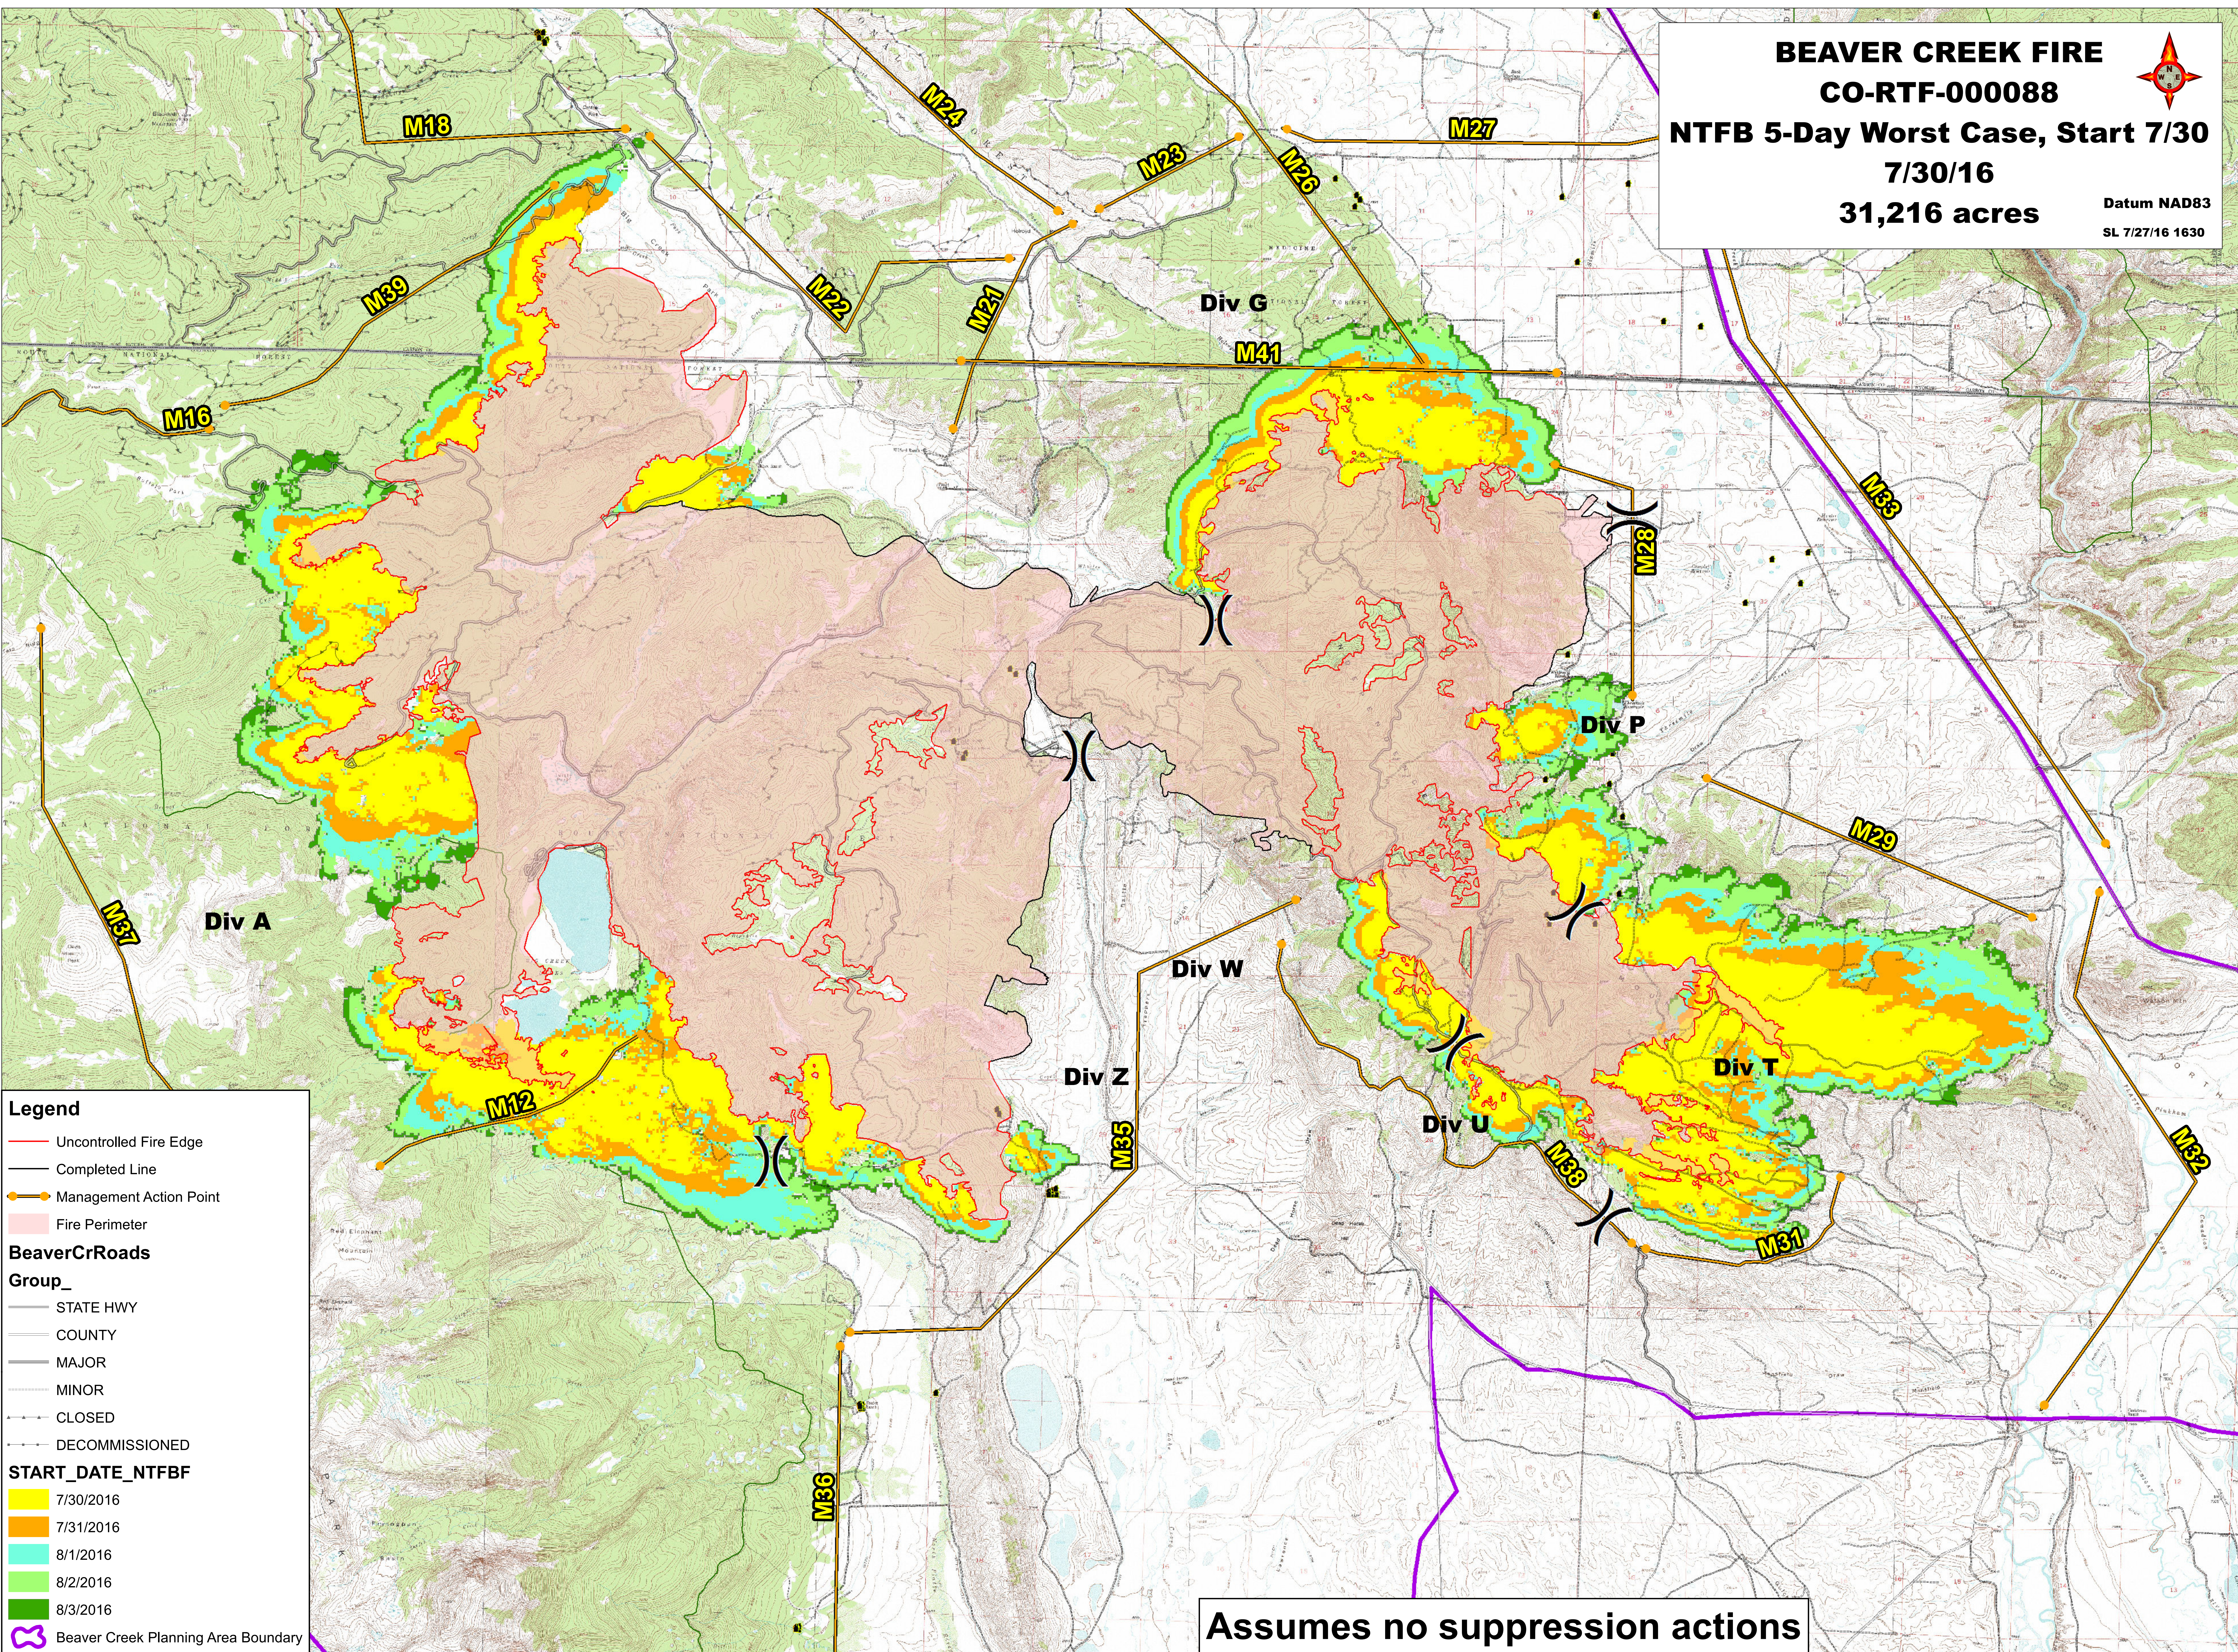

BEAVER CREEK FIRE
CO-RTF-000088
NTFB 5-Day Worst Case, Start 7/30
7/30/16
31,216 acres

Datum NAD83
 SL 7/27/16 1630

Legend

- Uncontrolled Fire Edge
- Completed Line
- Management Action Point
- Fire Perimeter

BeaverCrRoads

Group_

- STATE HWY
- COUNTY
- MAJOR
- MINOR
- CLOSED
- DECOMMISSIONED

START_DATE_NTFBF

- 7/30/2016
- 7/31/2016
- 8/1/2016
- 8/2/2016
- 8/3/2016

— Beaver Creek Planning Area Boundary

Assumes no suppression actions