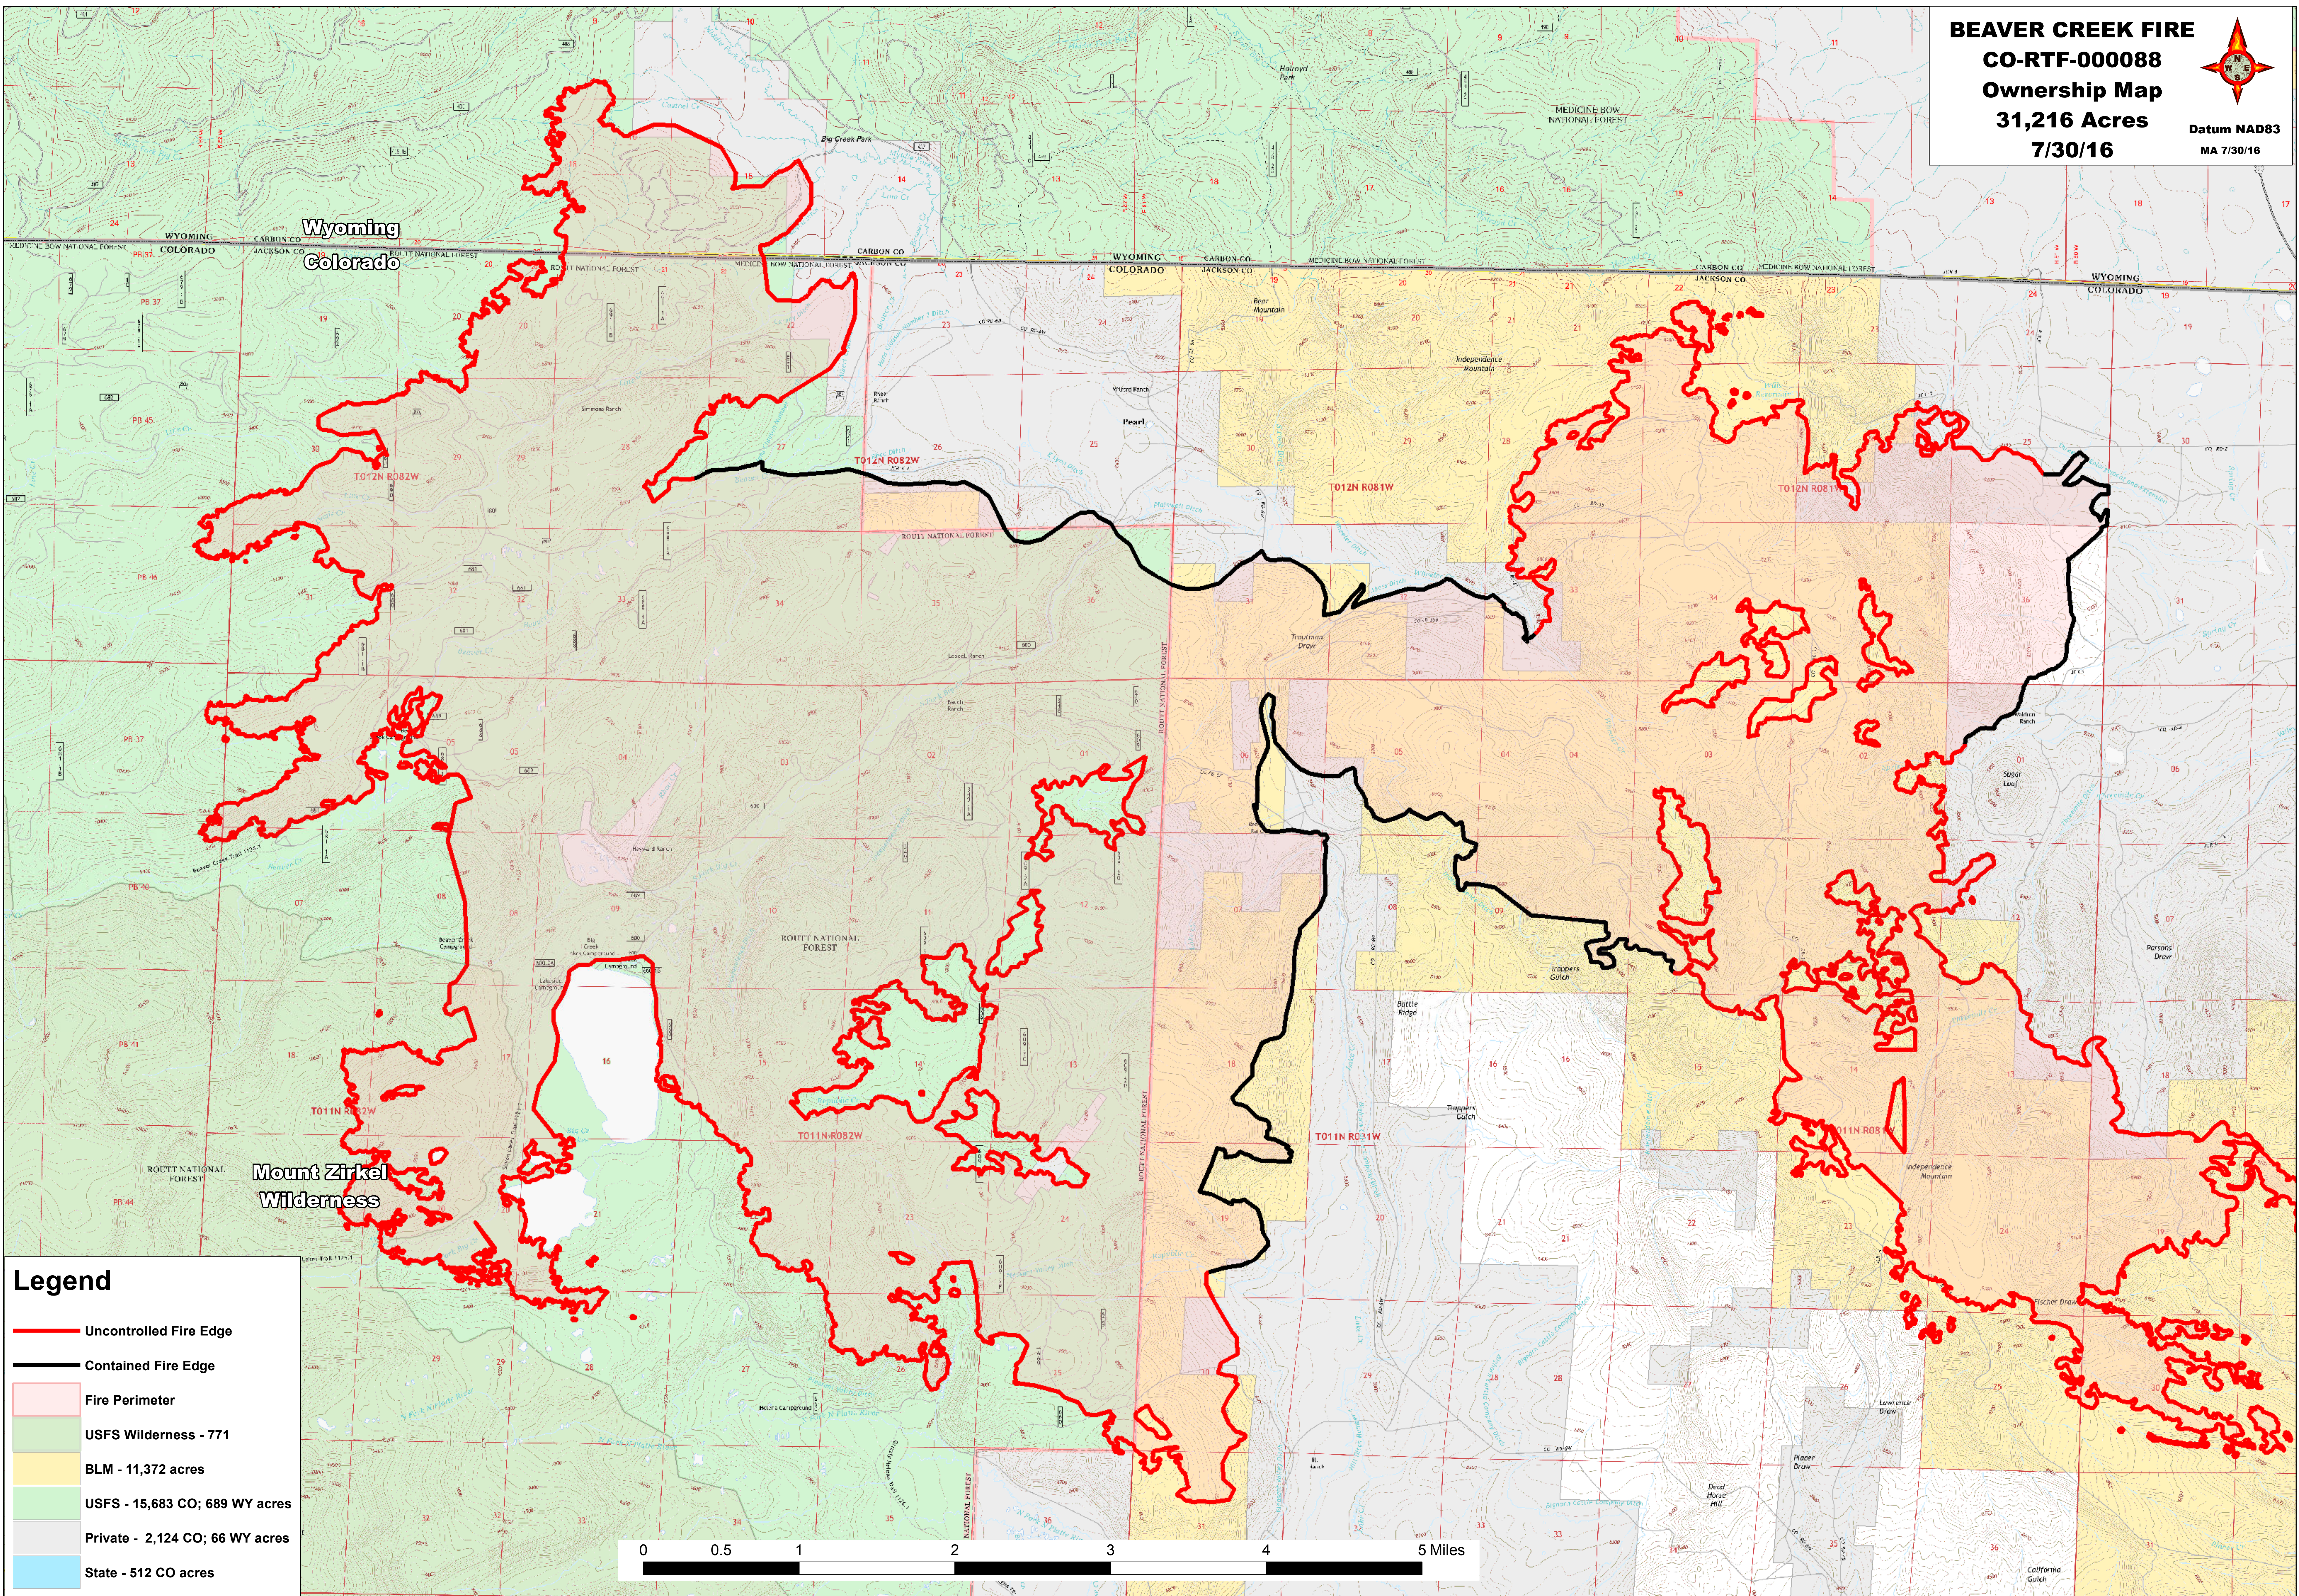

BEAVER CREEK FIRE
CO-RTF-00088
Ownership Map
31,216 Acres
7/30/16

Datum NAD83
MA 7/30/16

Legend

- Uncontrolled Fire Edge
- Contained Fire Edge
- Fire Perimeter
- USFS Wilderness - 771
- BLM - 11,372 acres
- USFS - 15,683 CO; 689 WY acres
- Private - 2,124 CO; 66 WY acres
- State - 512 CO acres