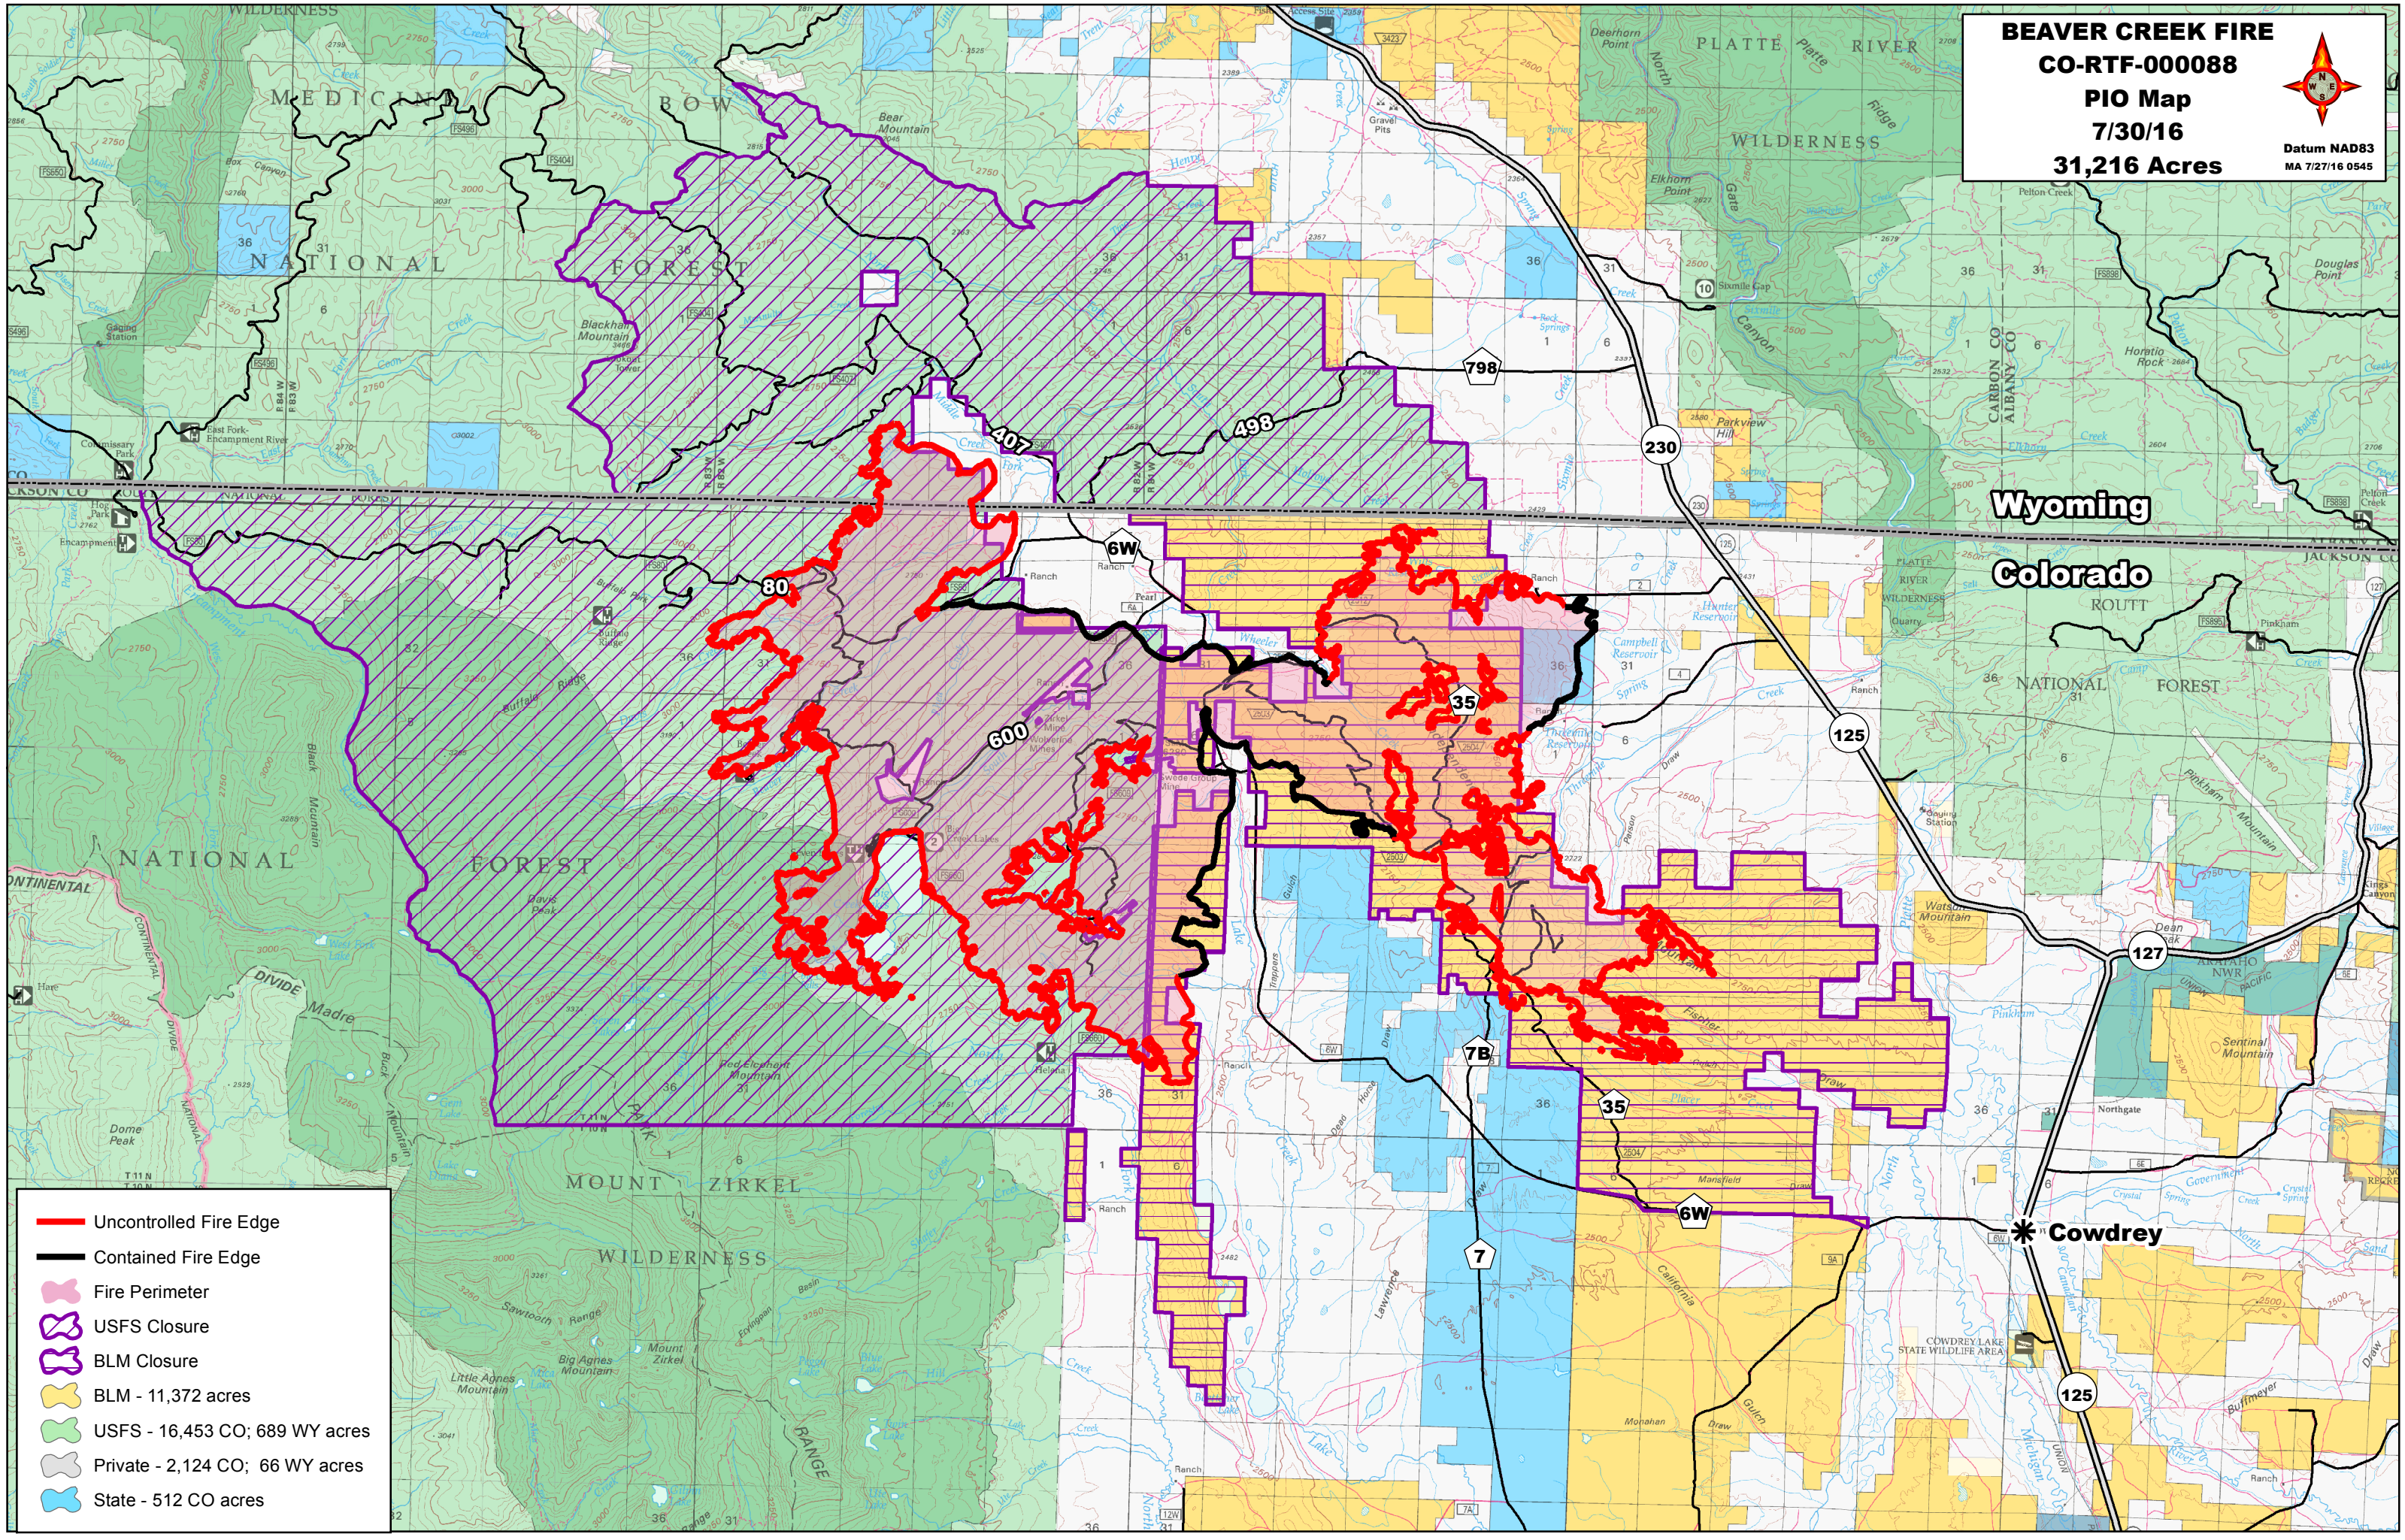

**BEAVER CREEK FIRE**  
**CO-RTF-000088**  
**PIO Map**  
**7/30/16**  
**31,216 Acres**

Datum NAD83  
 MA 7/27/16 0545

- Uncontrolled Fire Edge
- Contained Fire Edge
- Fire Perimeter
- USFS Closure
- BLM Closure
- BLM - 11,372 acres
- USFS - 16,453 CO; 689 WY acres
- Private - 2,124 CO; 66 WY acres
- State - 512 CO acres