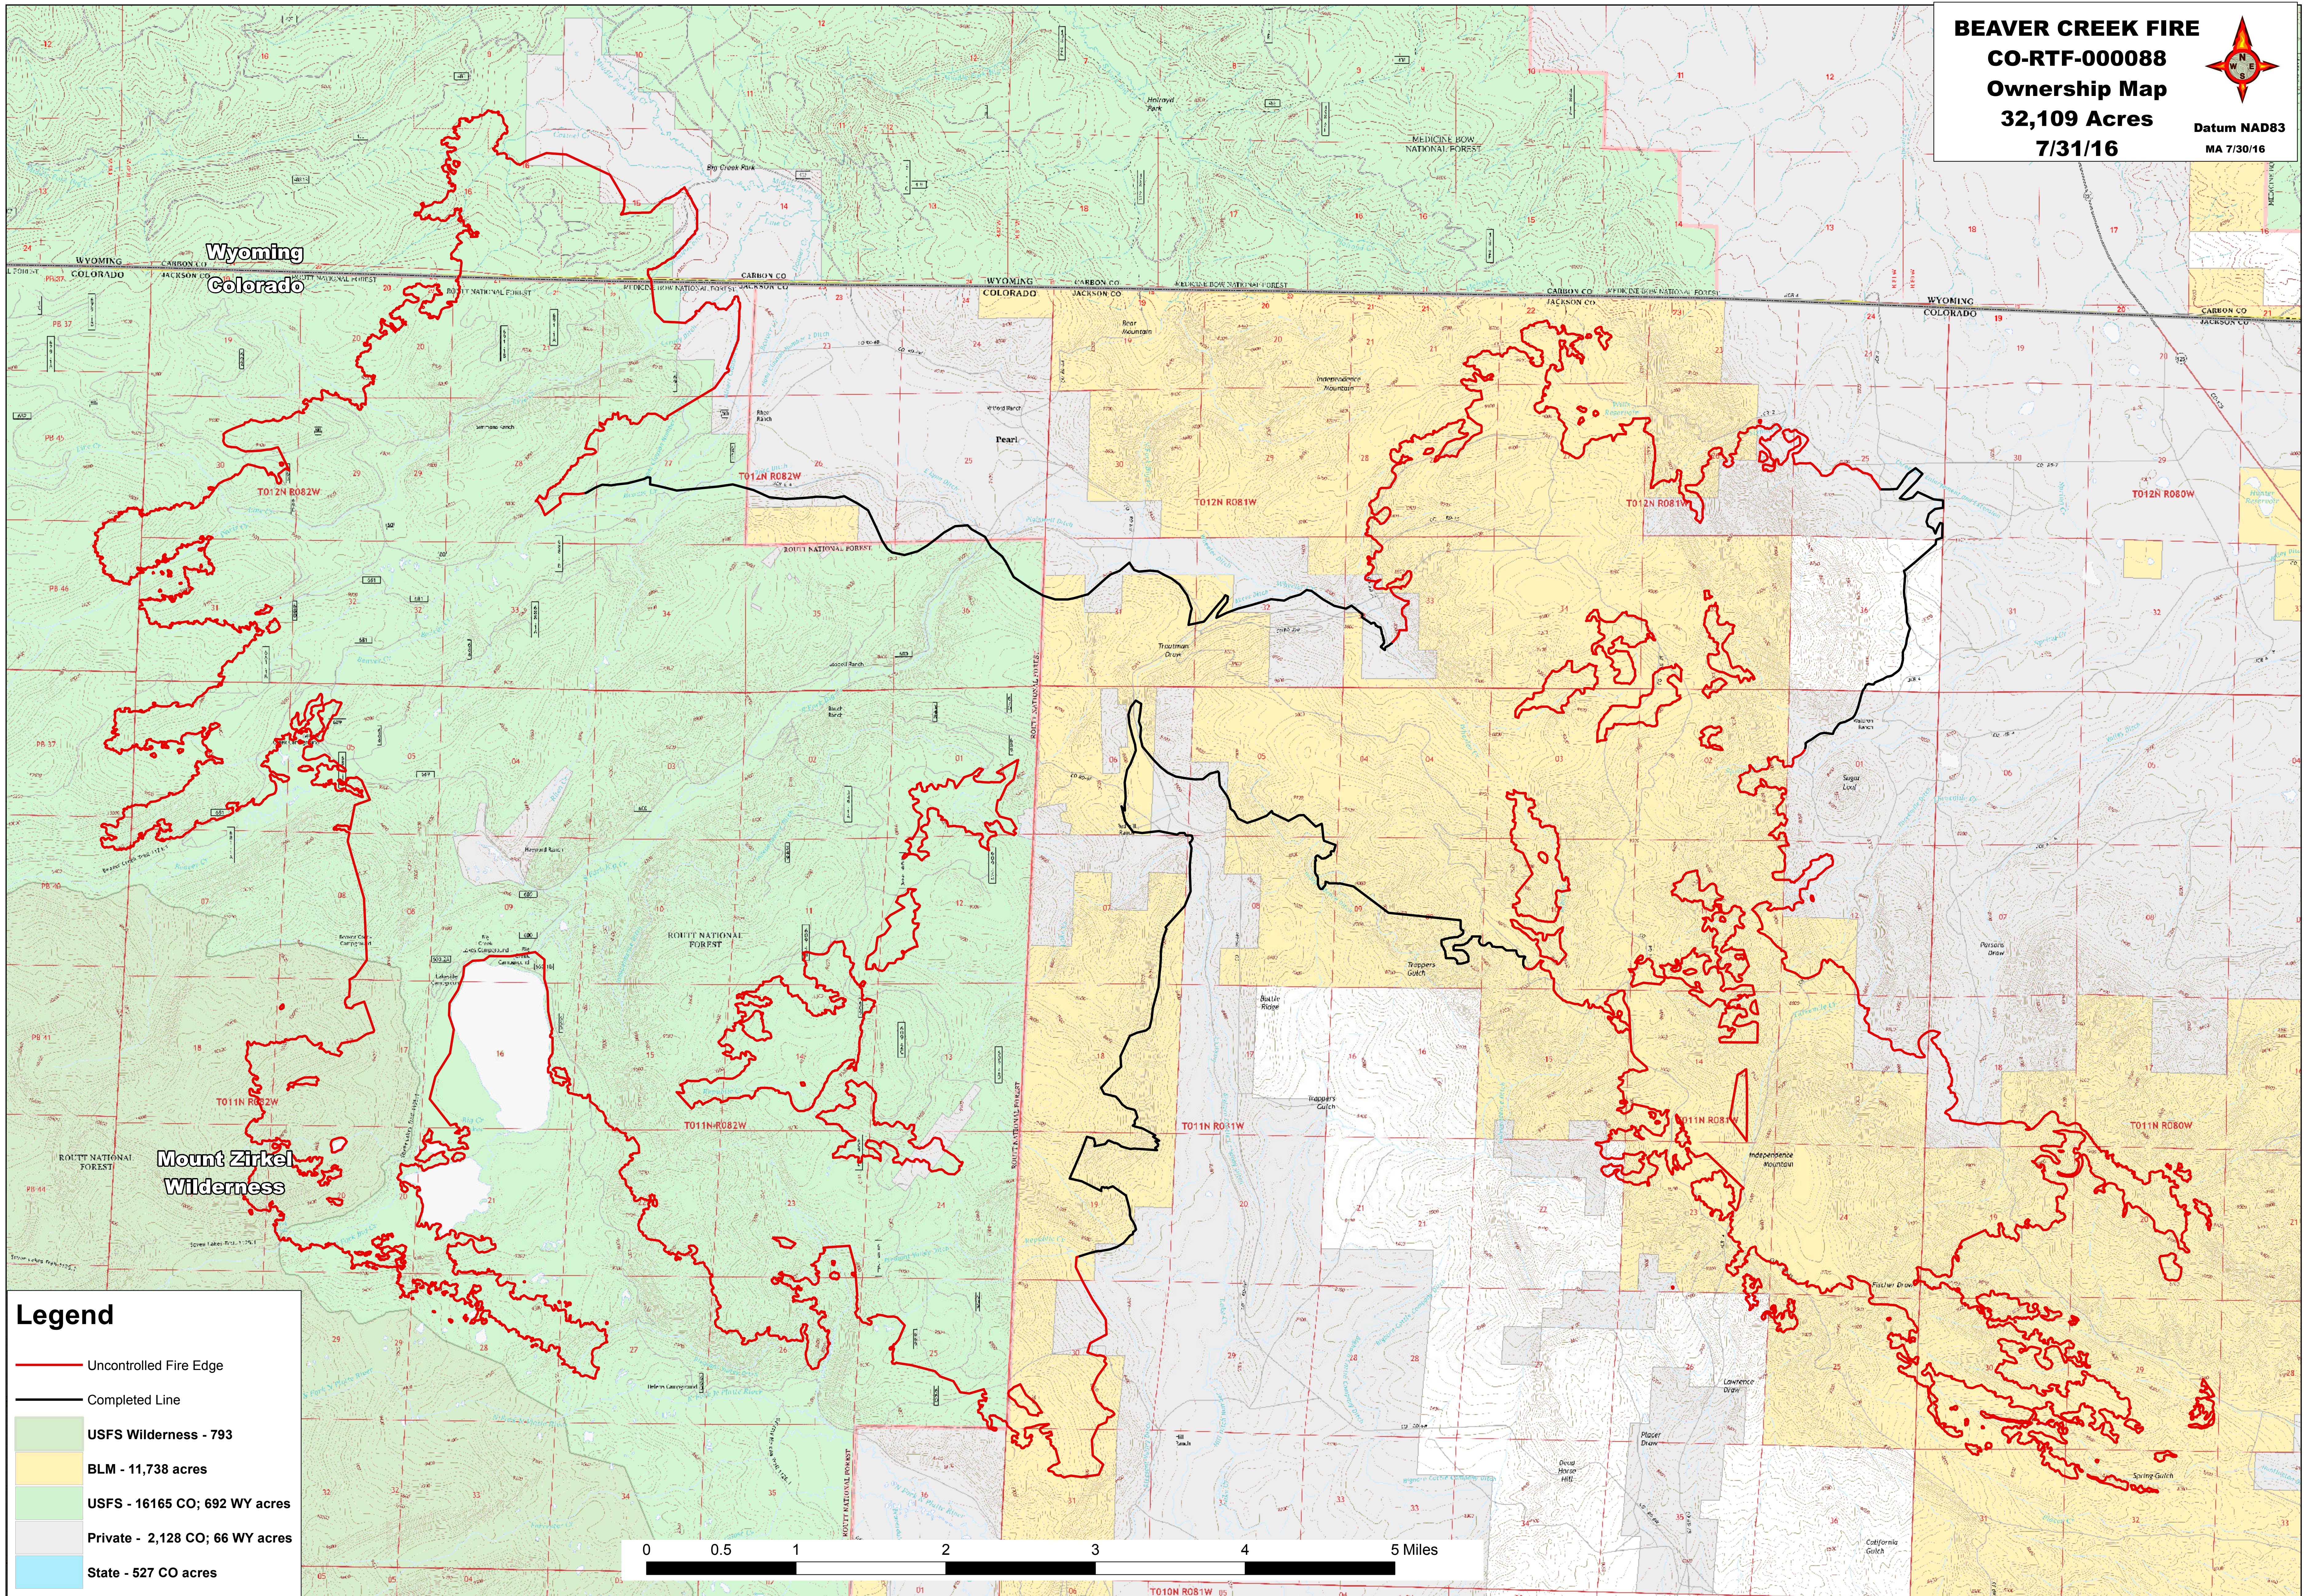

BEAVER CREEK FIRE
CO-RTF-00088
Ownership Map
32,109 Acres
7/31/16

Datum NAD83
 MA 7/30/16

Legend

- Uncontrolled Fire Edge
- Completed Line
- USFS Wilderness - 793
- BLM - 11,738 acres
- USFS - 16165 CO; 692 WY acres
- Private - 2,128 CO; 66 WY acres
- State - 527 CO acres

**Mount Zirkel
 Wilderness**

**Wyoming
 Colorado**