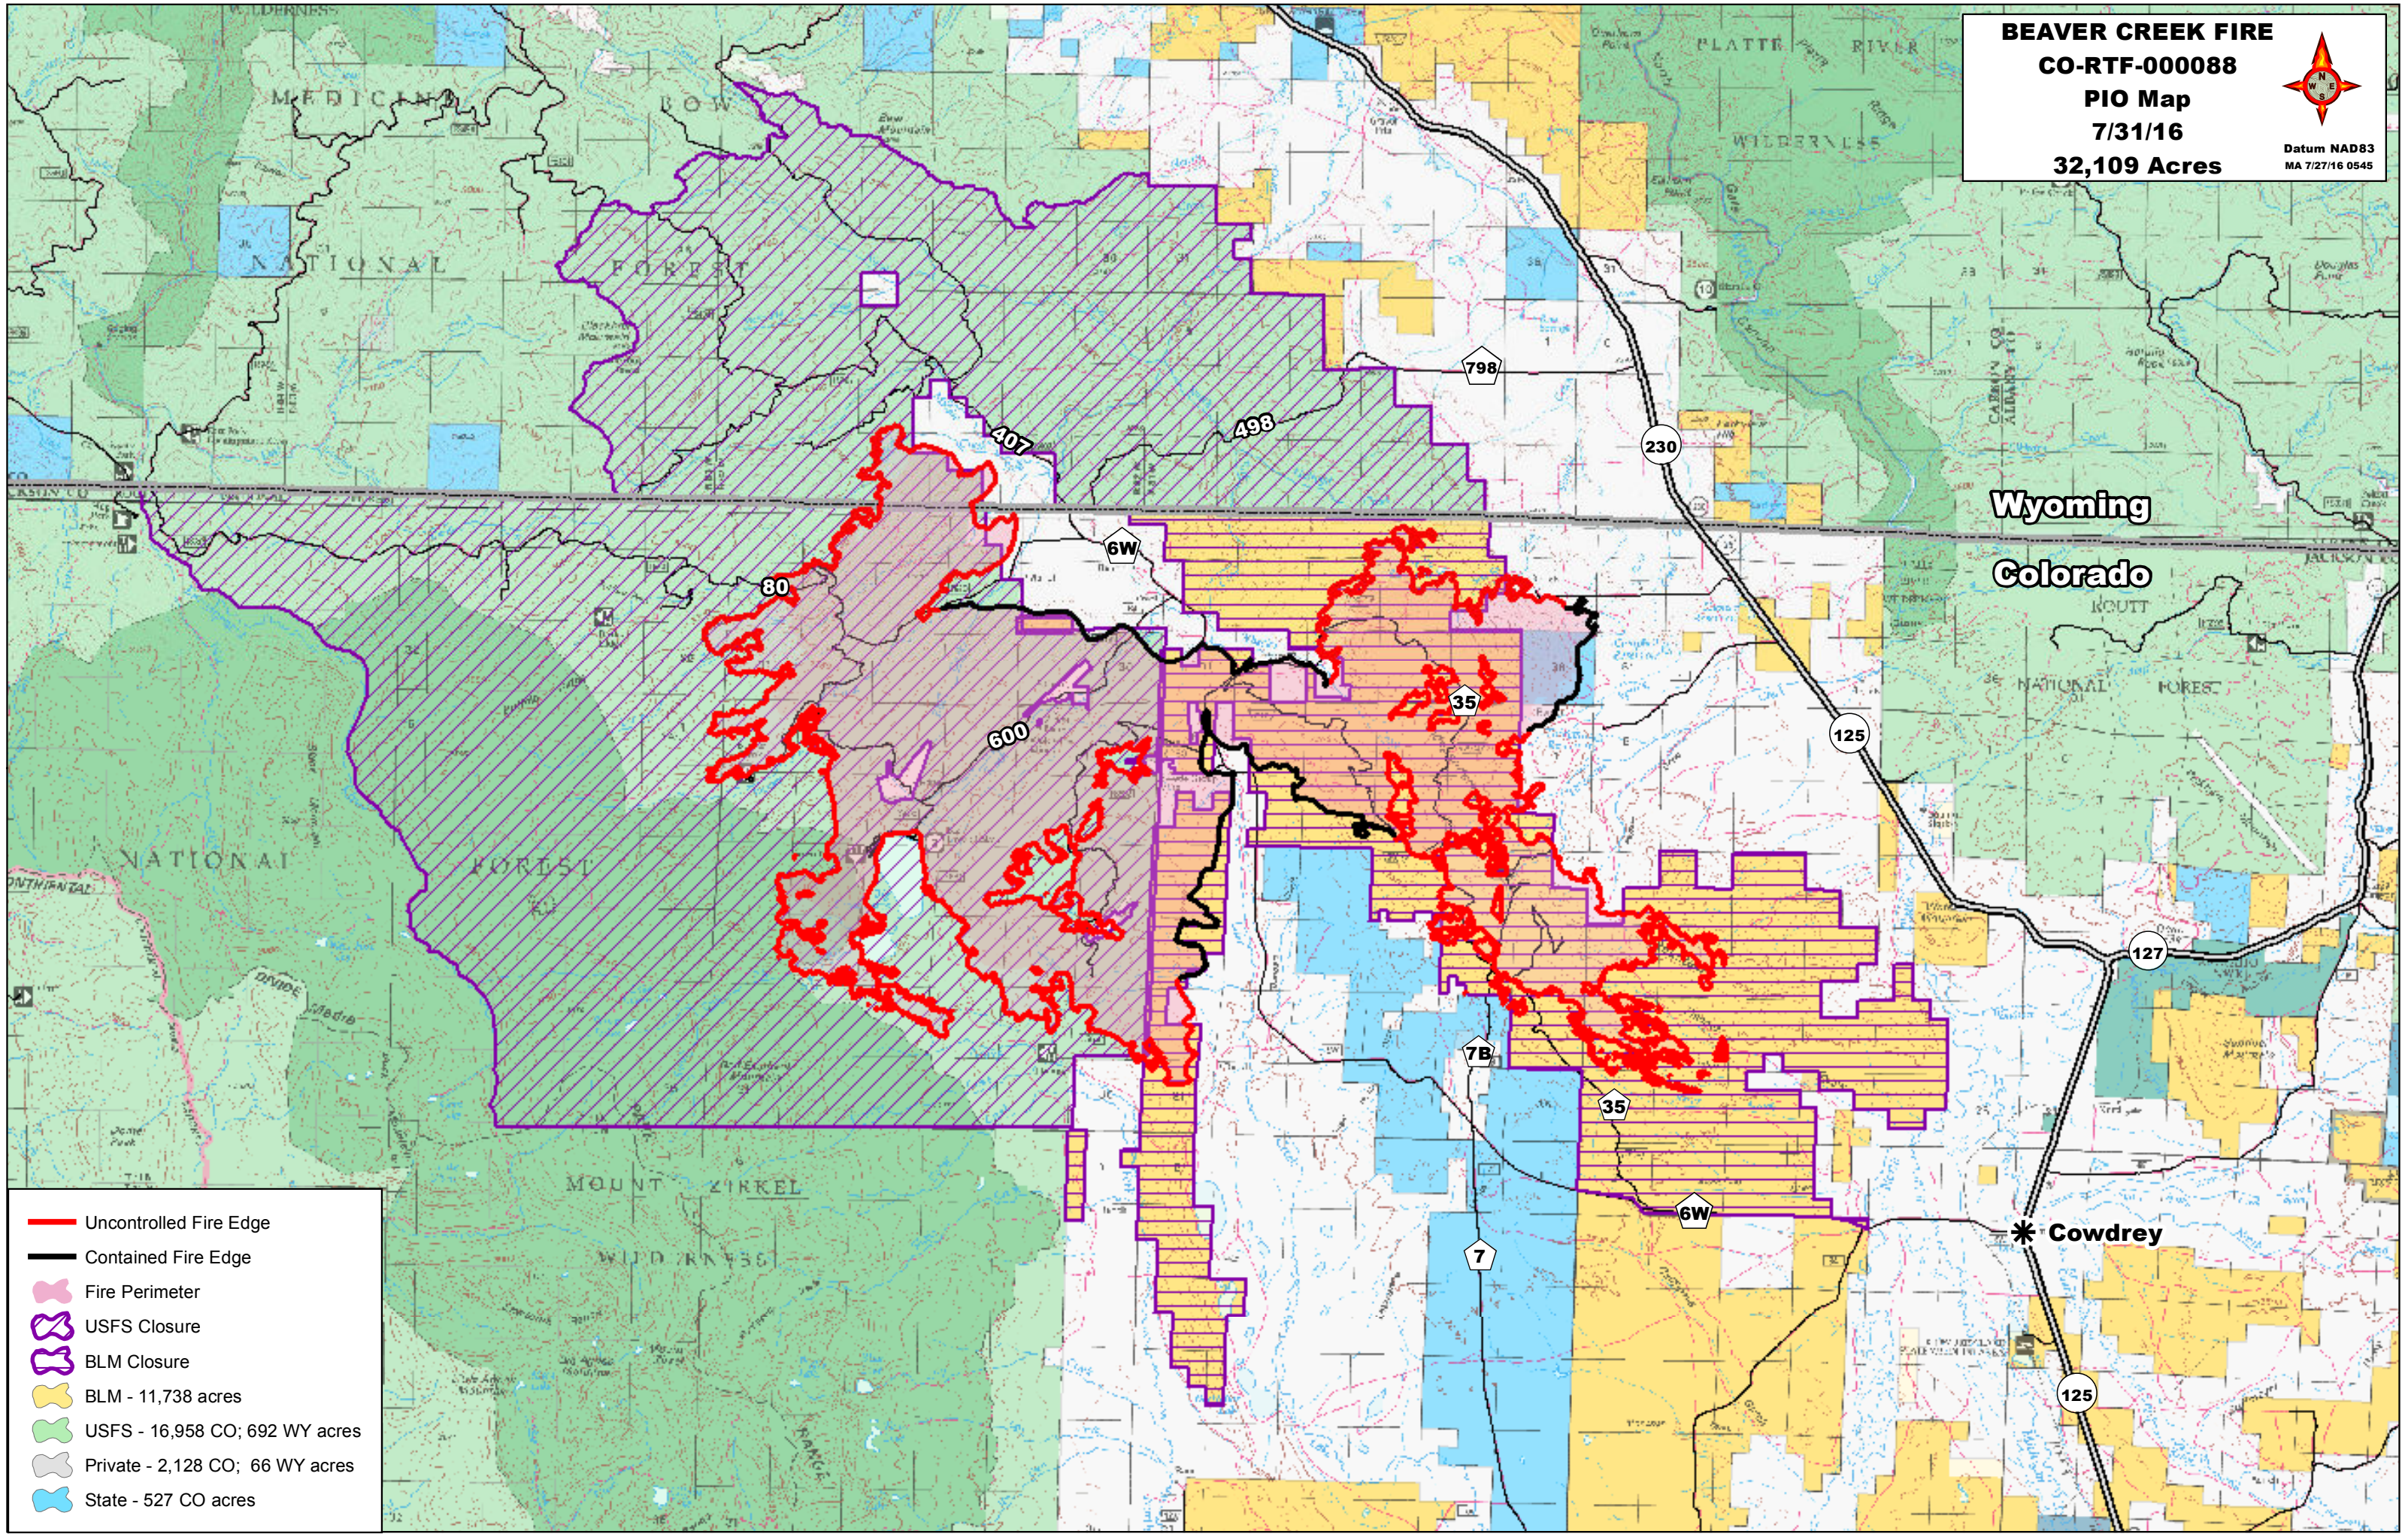

BEAVER CREEK FIRE
CO-RTF-000088
PIO Map
7/31/16
32,109 Acres

Datum NAD83
 MA 7/27/16 0545

- Uncontrolled Fire Edge
- Contained Fire Edge
- Fire Perimeter
- USFS Closure
- BLM Closure
- BLM - 11,738 acres
- USFS - 16,958 CO; 692 WY acres
- Private - 2,128 CO; 66 WY acres
- State - 527 CO acres