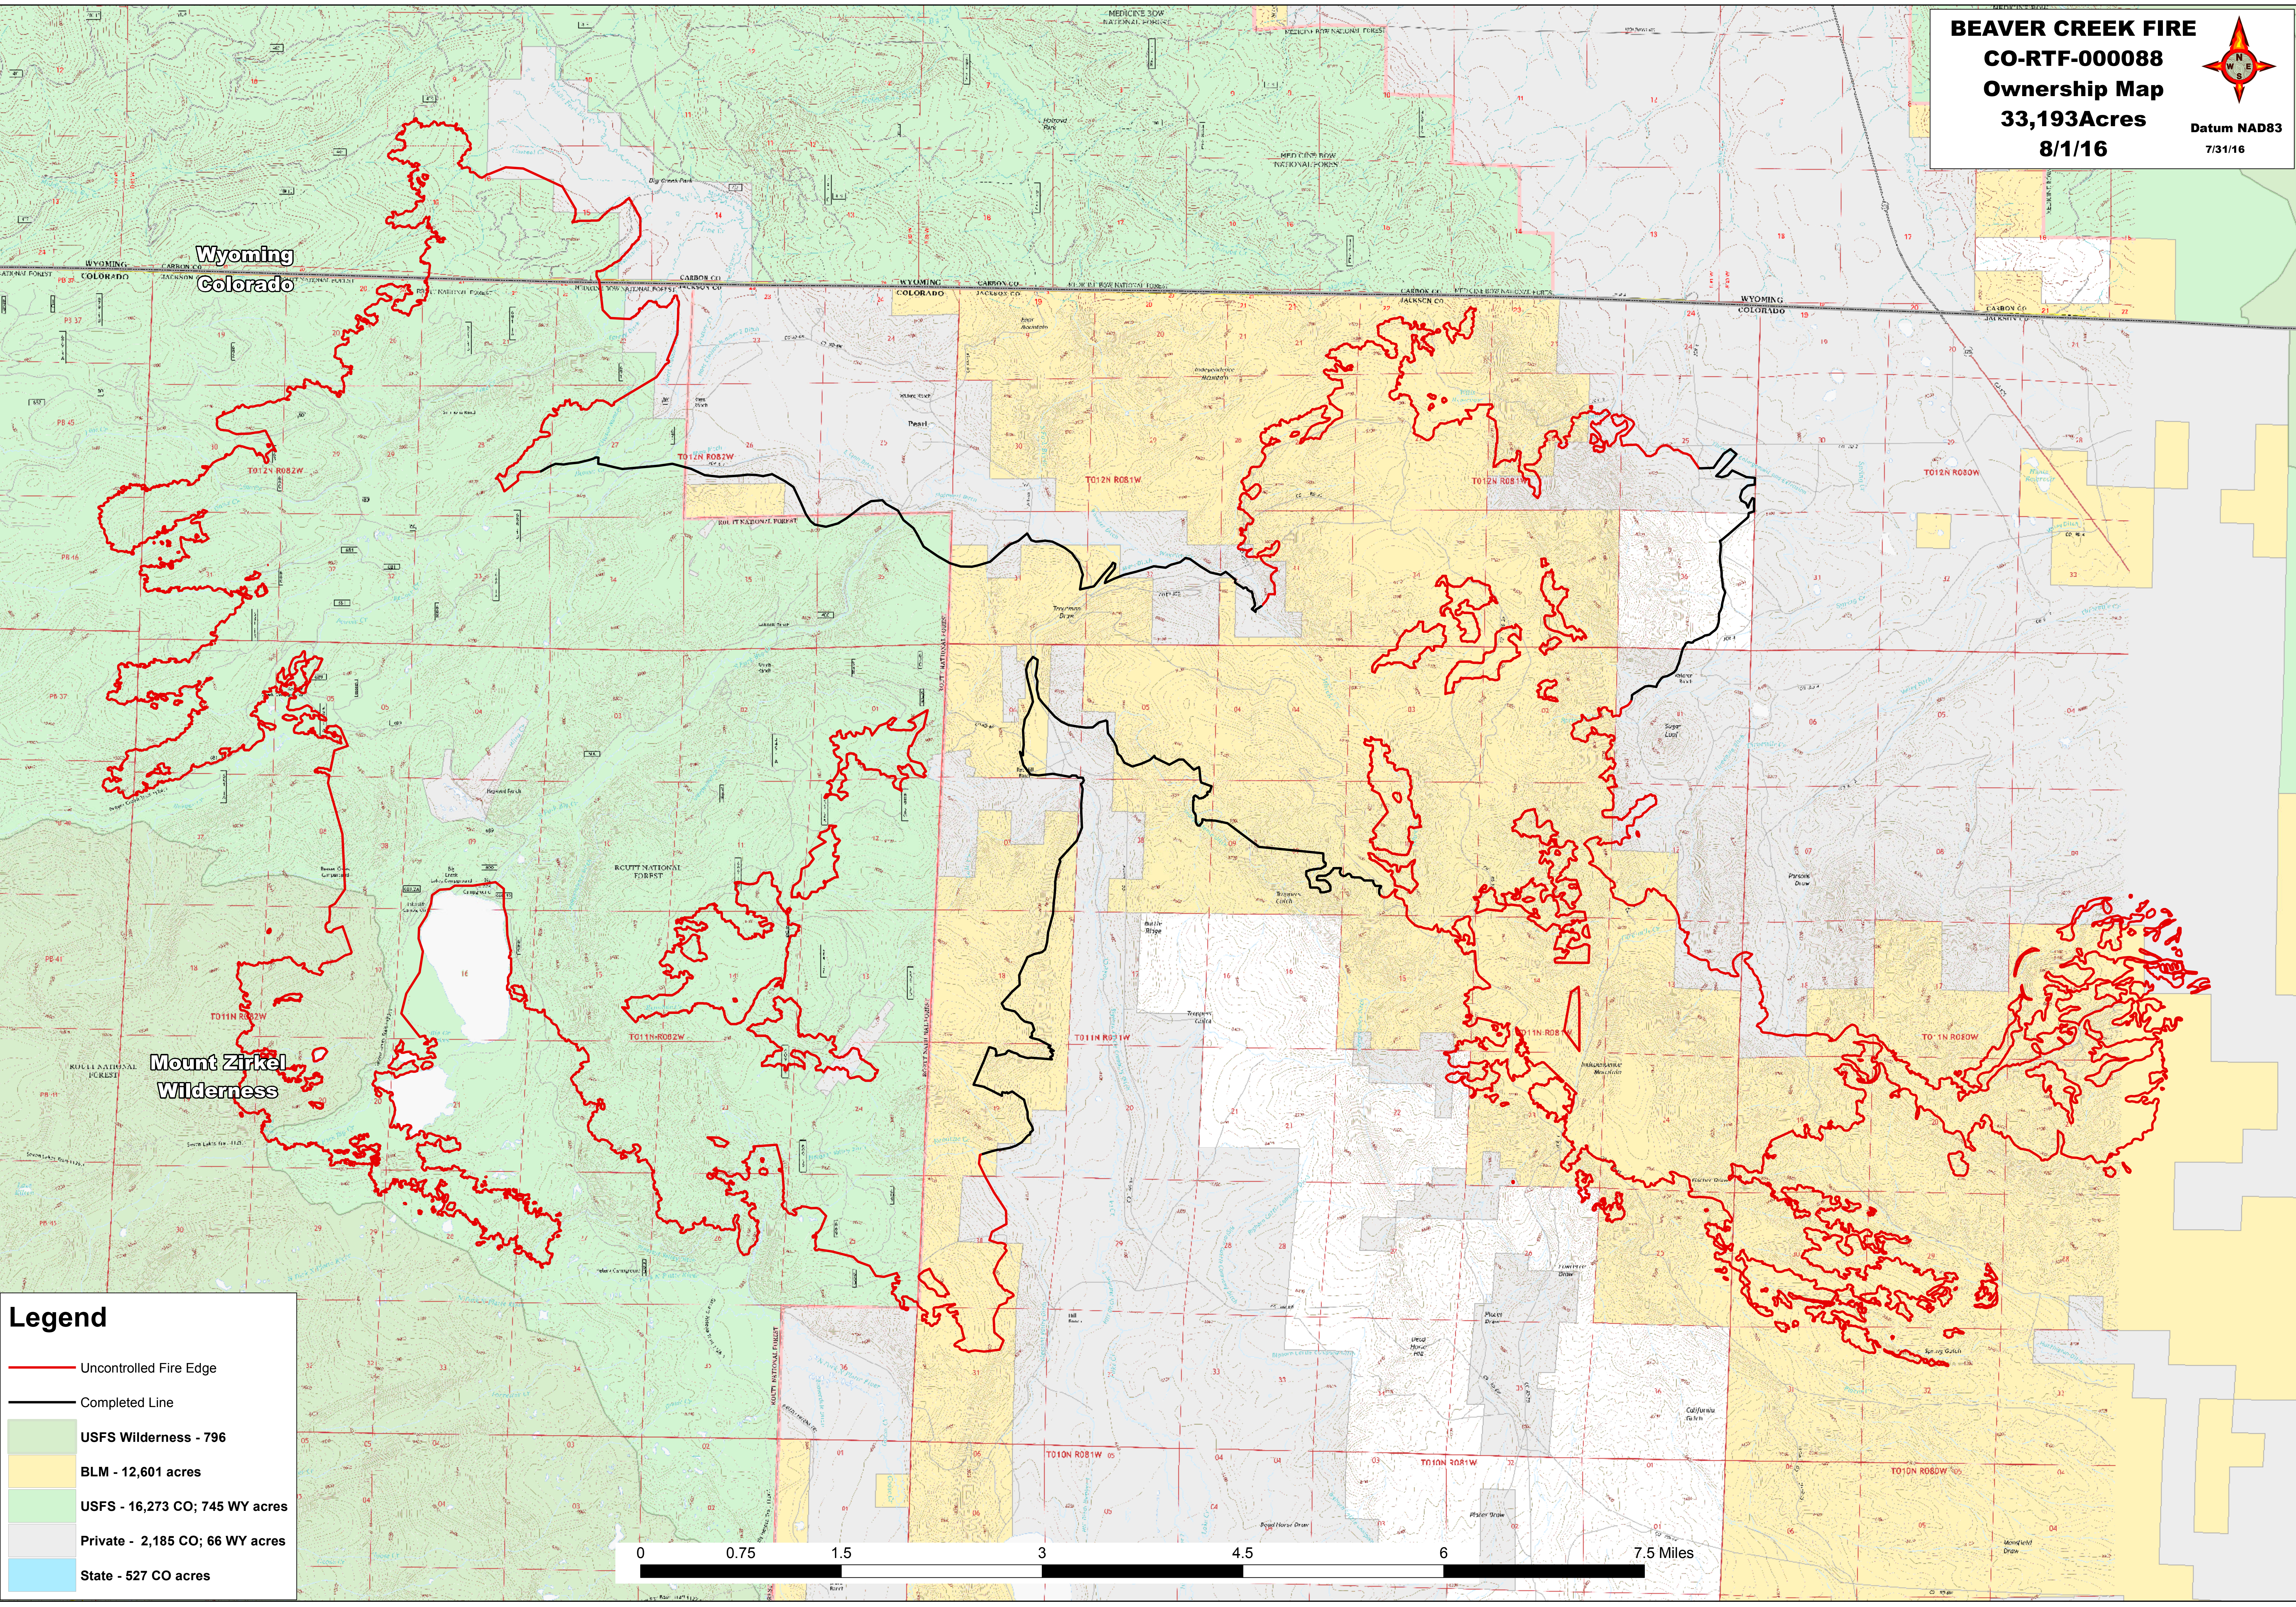

BEAVER CREEK FIRE
CO-RTF-00088
Ownership Map
33,193Acres
8/1/16

Legend

- Uncontrolled Fire Edge
- Completed Line
- USFS Wilderness - 796
- BLM - 12,601 acres
- USFS - 16,273 CO; 745 WY acres
- Private - 2,185 CO; 66 WY acres
- State - 527 CO acres