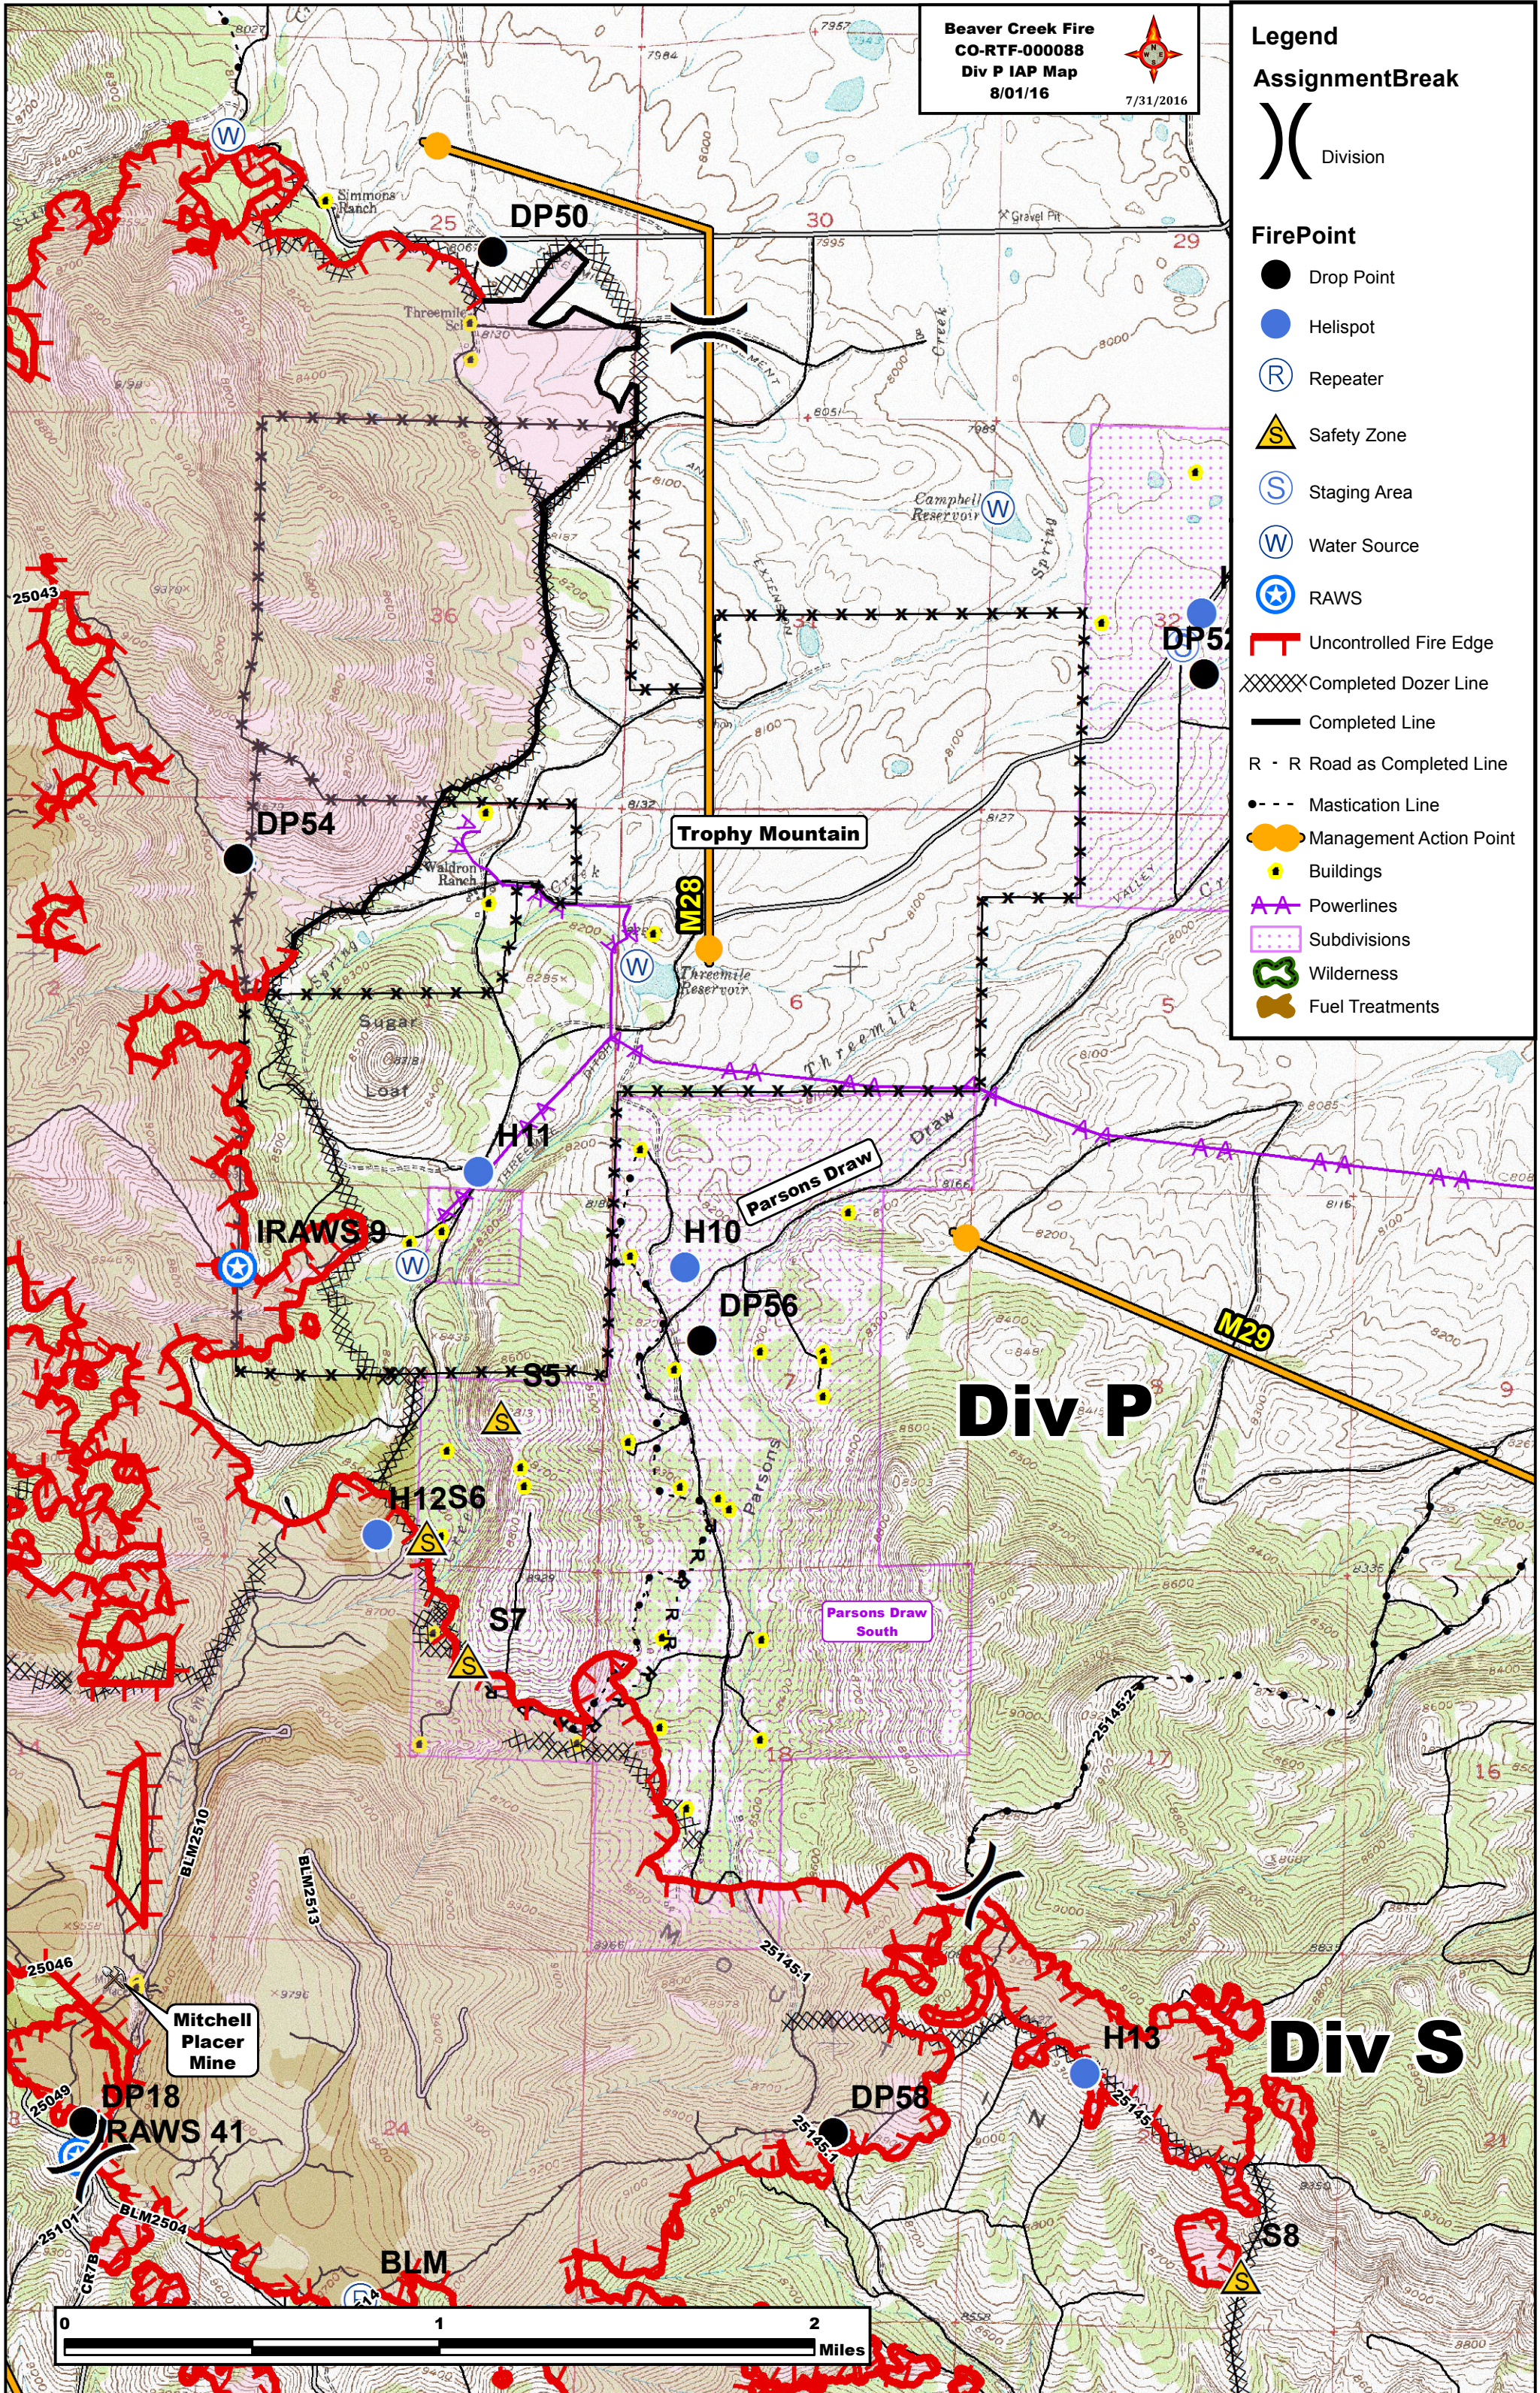

Legend

AssignmentBreak

FirePoint

- Drop Point
- Helispot
- Repeater
- Safety Zone
- Staging Area
- Water Source
- RAWS
- Uncontrolled Fire Edge
- Completed Dozer Line
- Completed Line
- Mastication Line
- Management Action Point
- Buildings
- Powerlines
- Subdivisions
- Wilderness
- Fuel Treatments

DP54

DP50

DP52

Trophy Mountain

M28

M29

H11

H10

DP56

Div P

IRAWS 9

H12S6

S7

Parsons Draw South

Mitchell Placer Mine

DP18