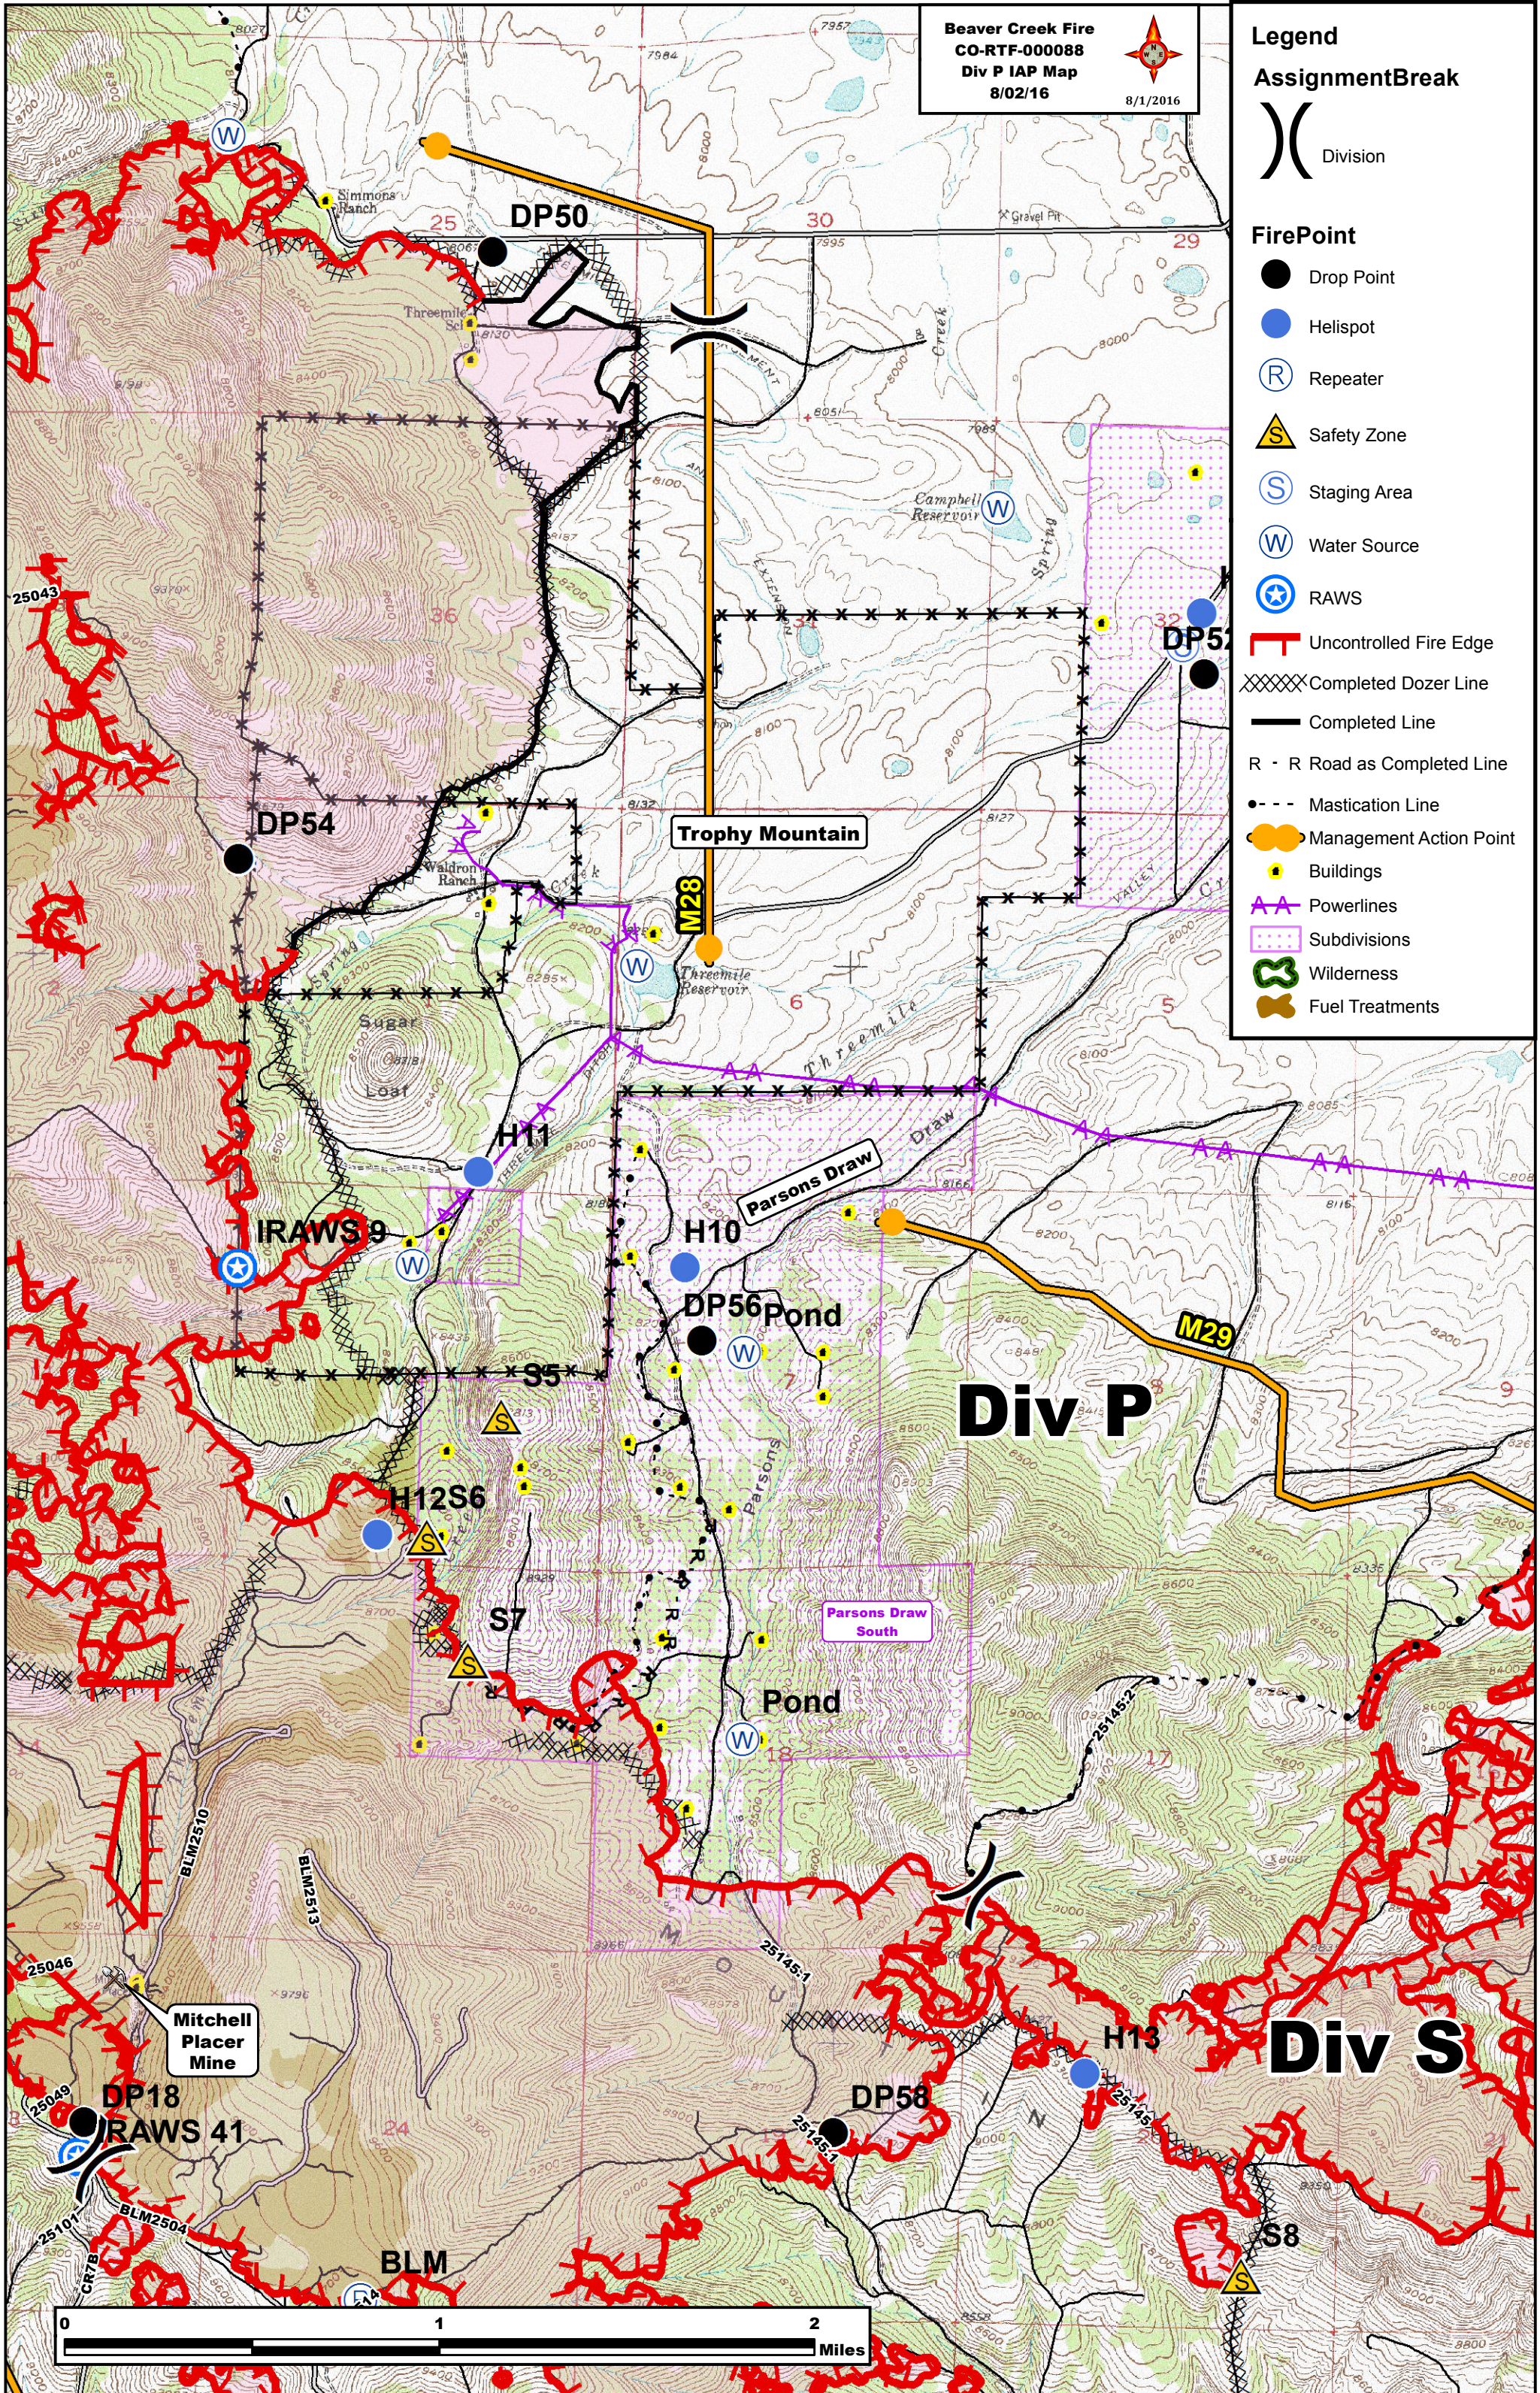

Legend

AssignmentBreak

Division

FirePoint

-  Drop Point
-  Helispot
-  Repeater
-  Safety Zone
-  Staging Area
-  Water Source
-  RAWS
-  Uncontrolled Fire Edge
-  Completed Dozer Line
-  Completed Line
-  Mastication Line
-  Management Action Point
-  Buildings
-  Powerlines
-  Subdivisions
-  Wilderness
-  Fuel Treatments

DP50

DP54

Trophy Mountain

M28

DP57

H11

H10

DP56 Pond

M29

Div P

H12S6

S7

Pond

H13

Div S

Mitchell Placer Mine

DP18

RAWS 41

DP58

S8

BLM