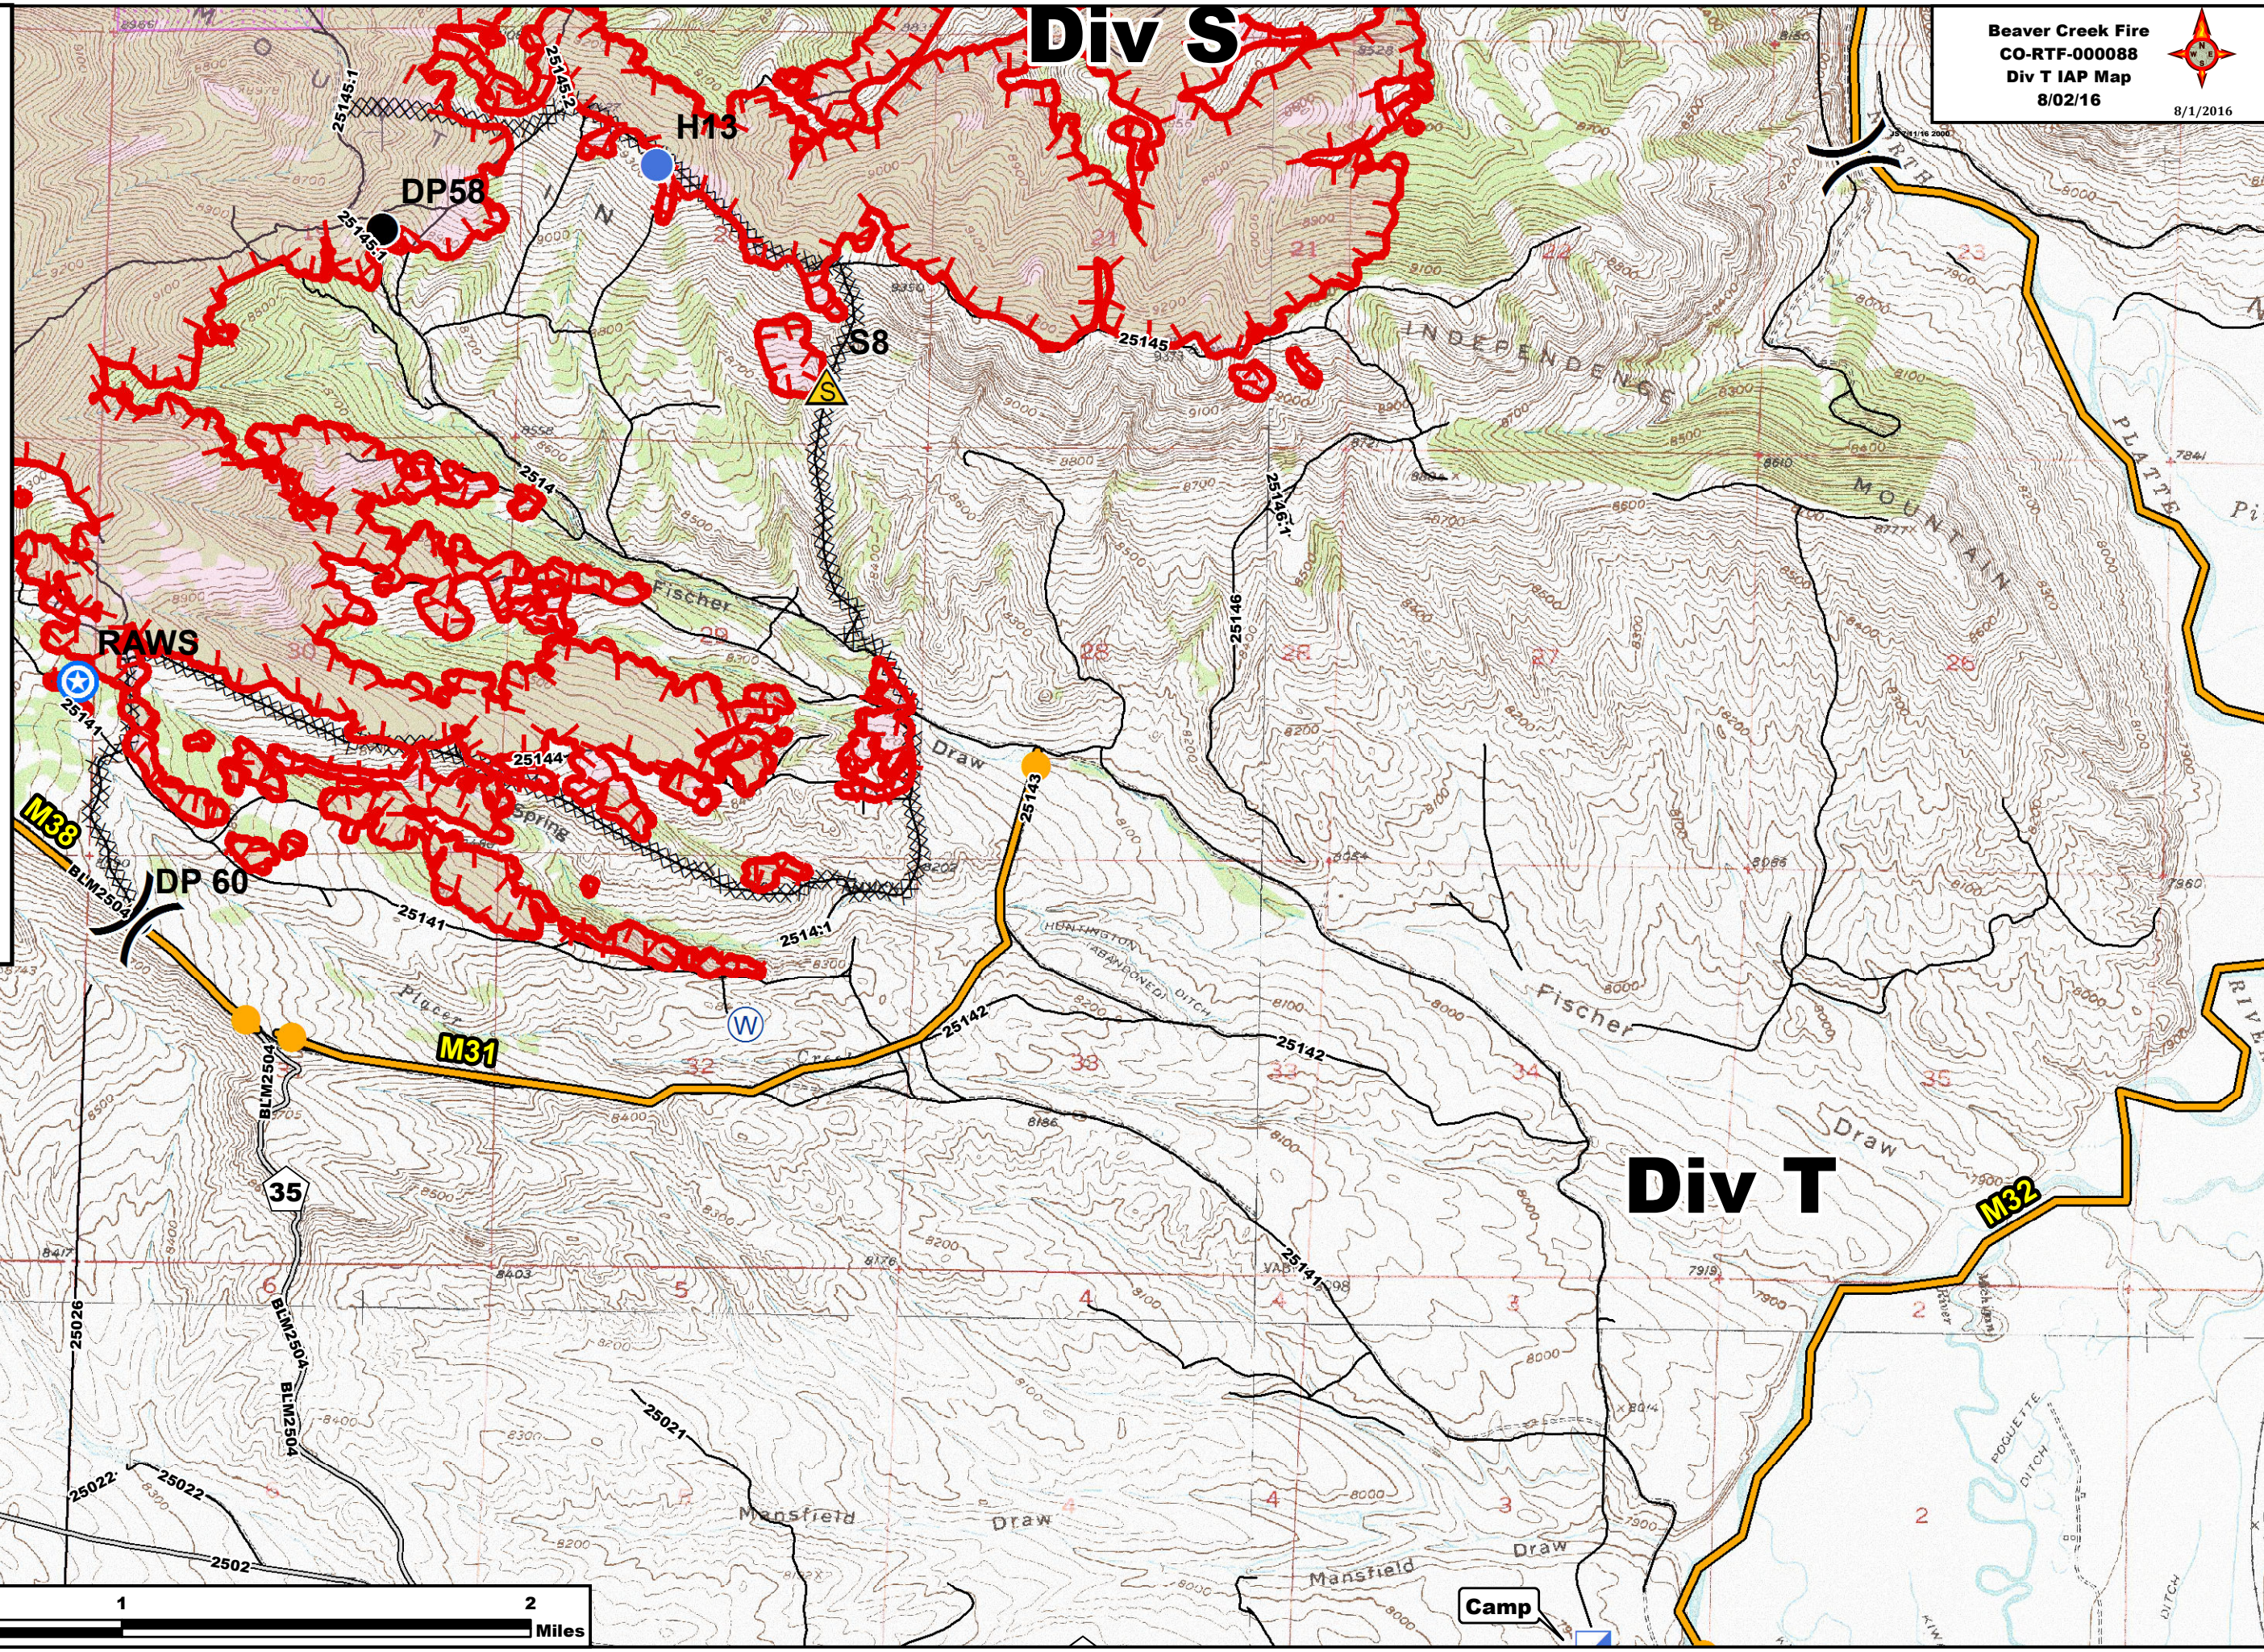

- Legend**
- AssignmentBreak**
- Division
- FirePoint**
- Drop Point
 - Helispot
 - Incident Command Post
 - Repeater
 - Safety Zone
 - Water Source
 - RAWS
 - Uncontrolled Fire Edge
 - Completed Dozer Line
 - Management Action Point
 - Fire Perimeter
 - Powertlines
 - Subdivisions
 - Wilderness
 - Fuel Treatments

Div S

Div T

Camp