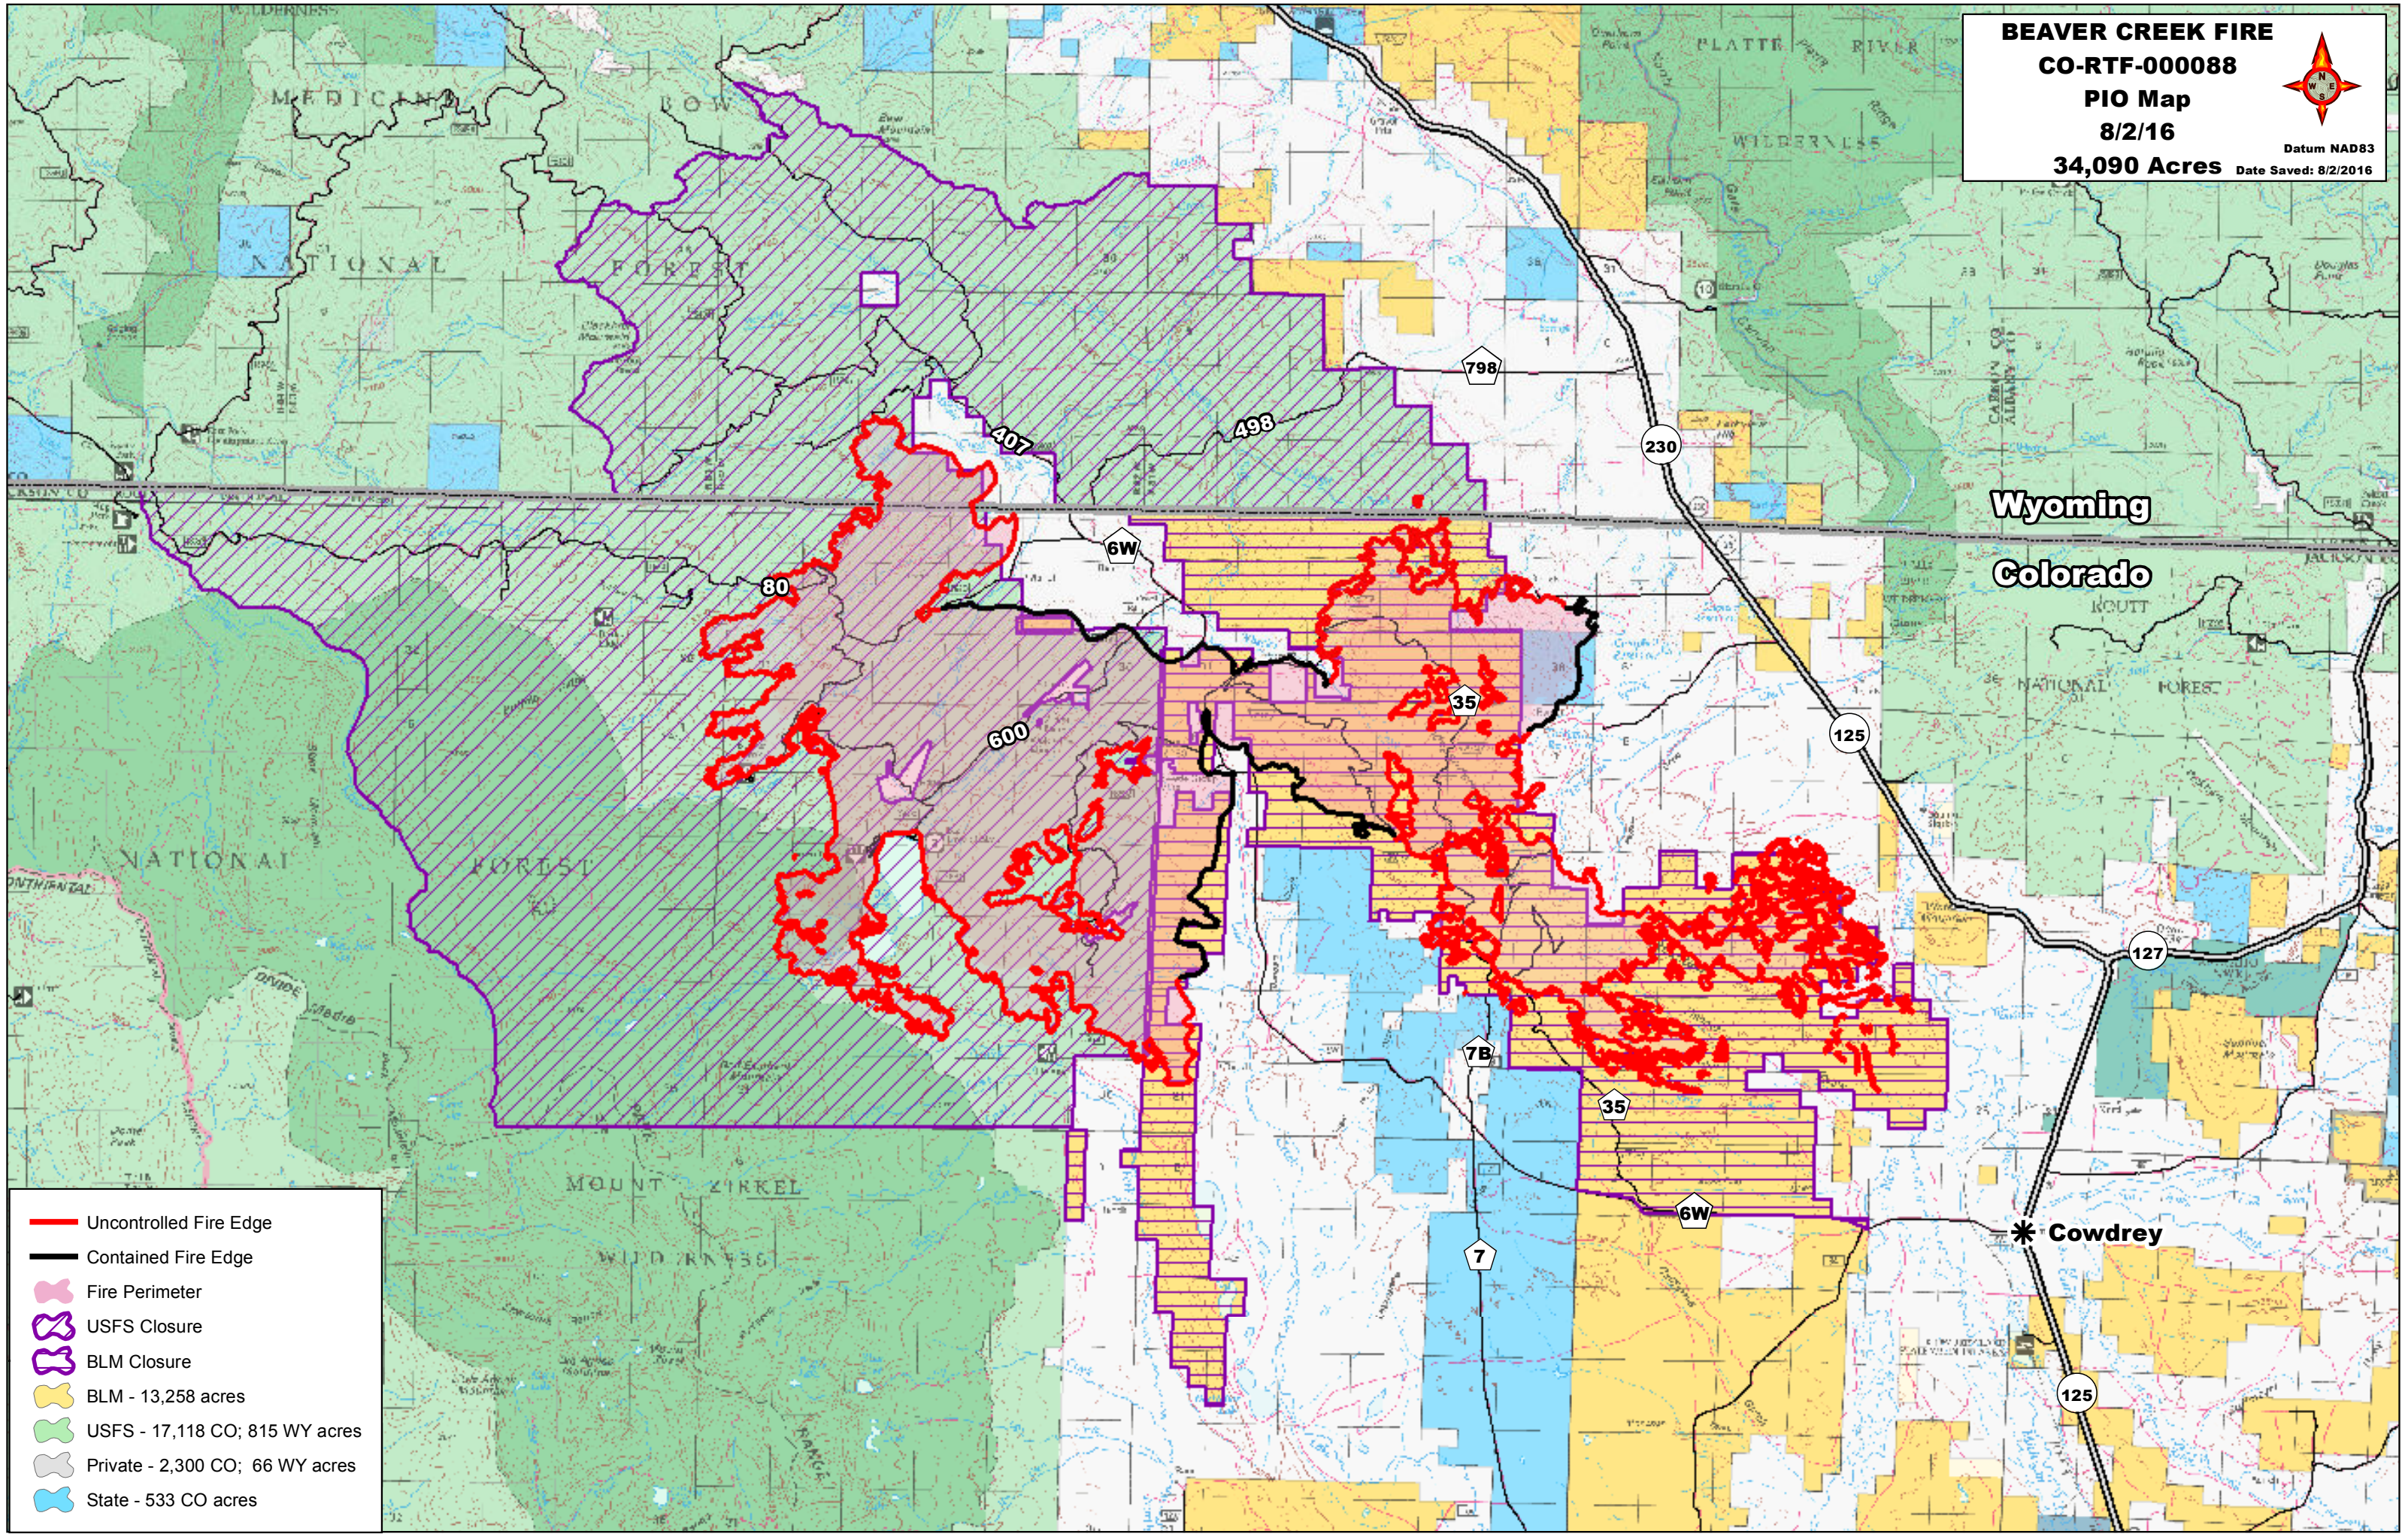

BEAVER CREEK FIRE
CO-RTF-000088
PIO Map
8/2/16
34,090 Acres Datum NAD83
 Date Saved: 8/2/2016

- Uncontrolled Fire Edge
- Contained Fire Edge
- Fire Perimeter
- USFS Closure
- BLM Closure
- BLM - 13,258 acres
- USFS - 17,118 CO; 815 WY acres
- Private - 2,300 CO; 66 WY acres
- State - 533 CO acres