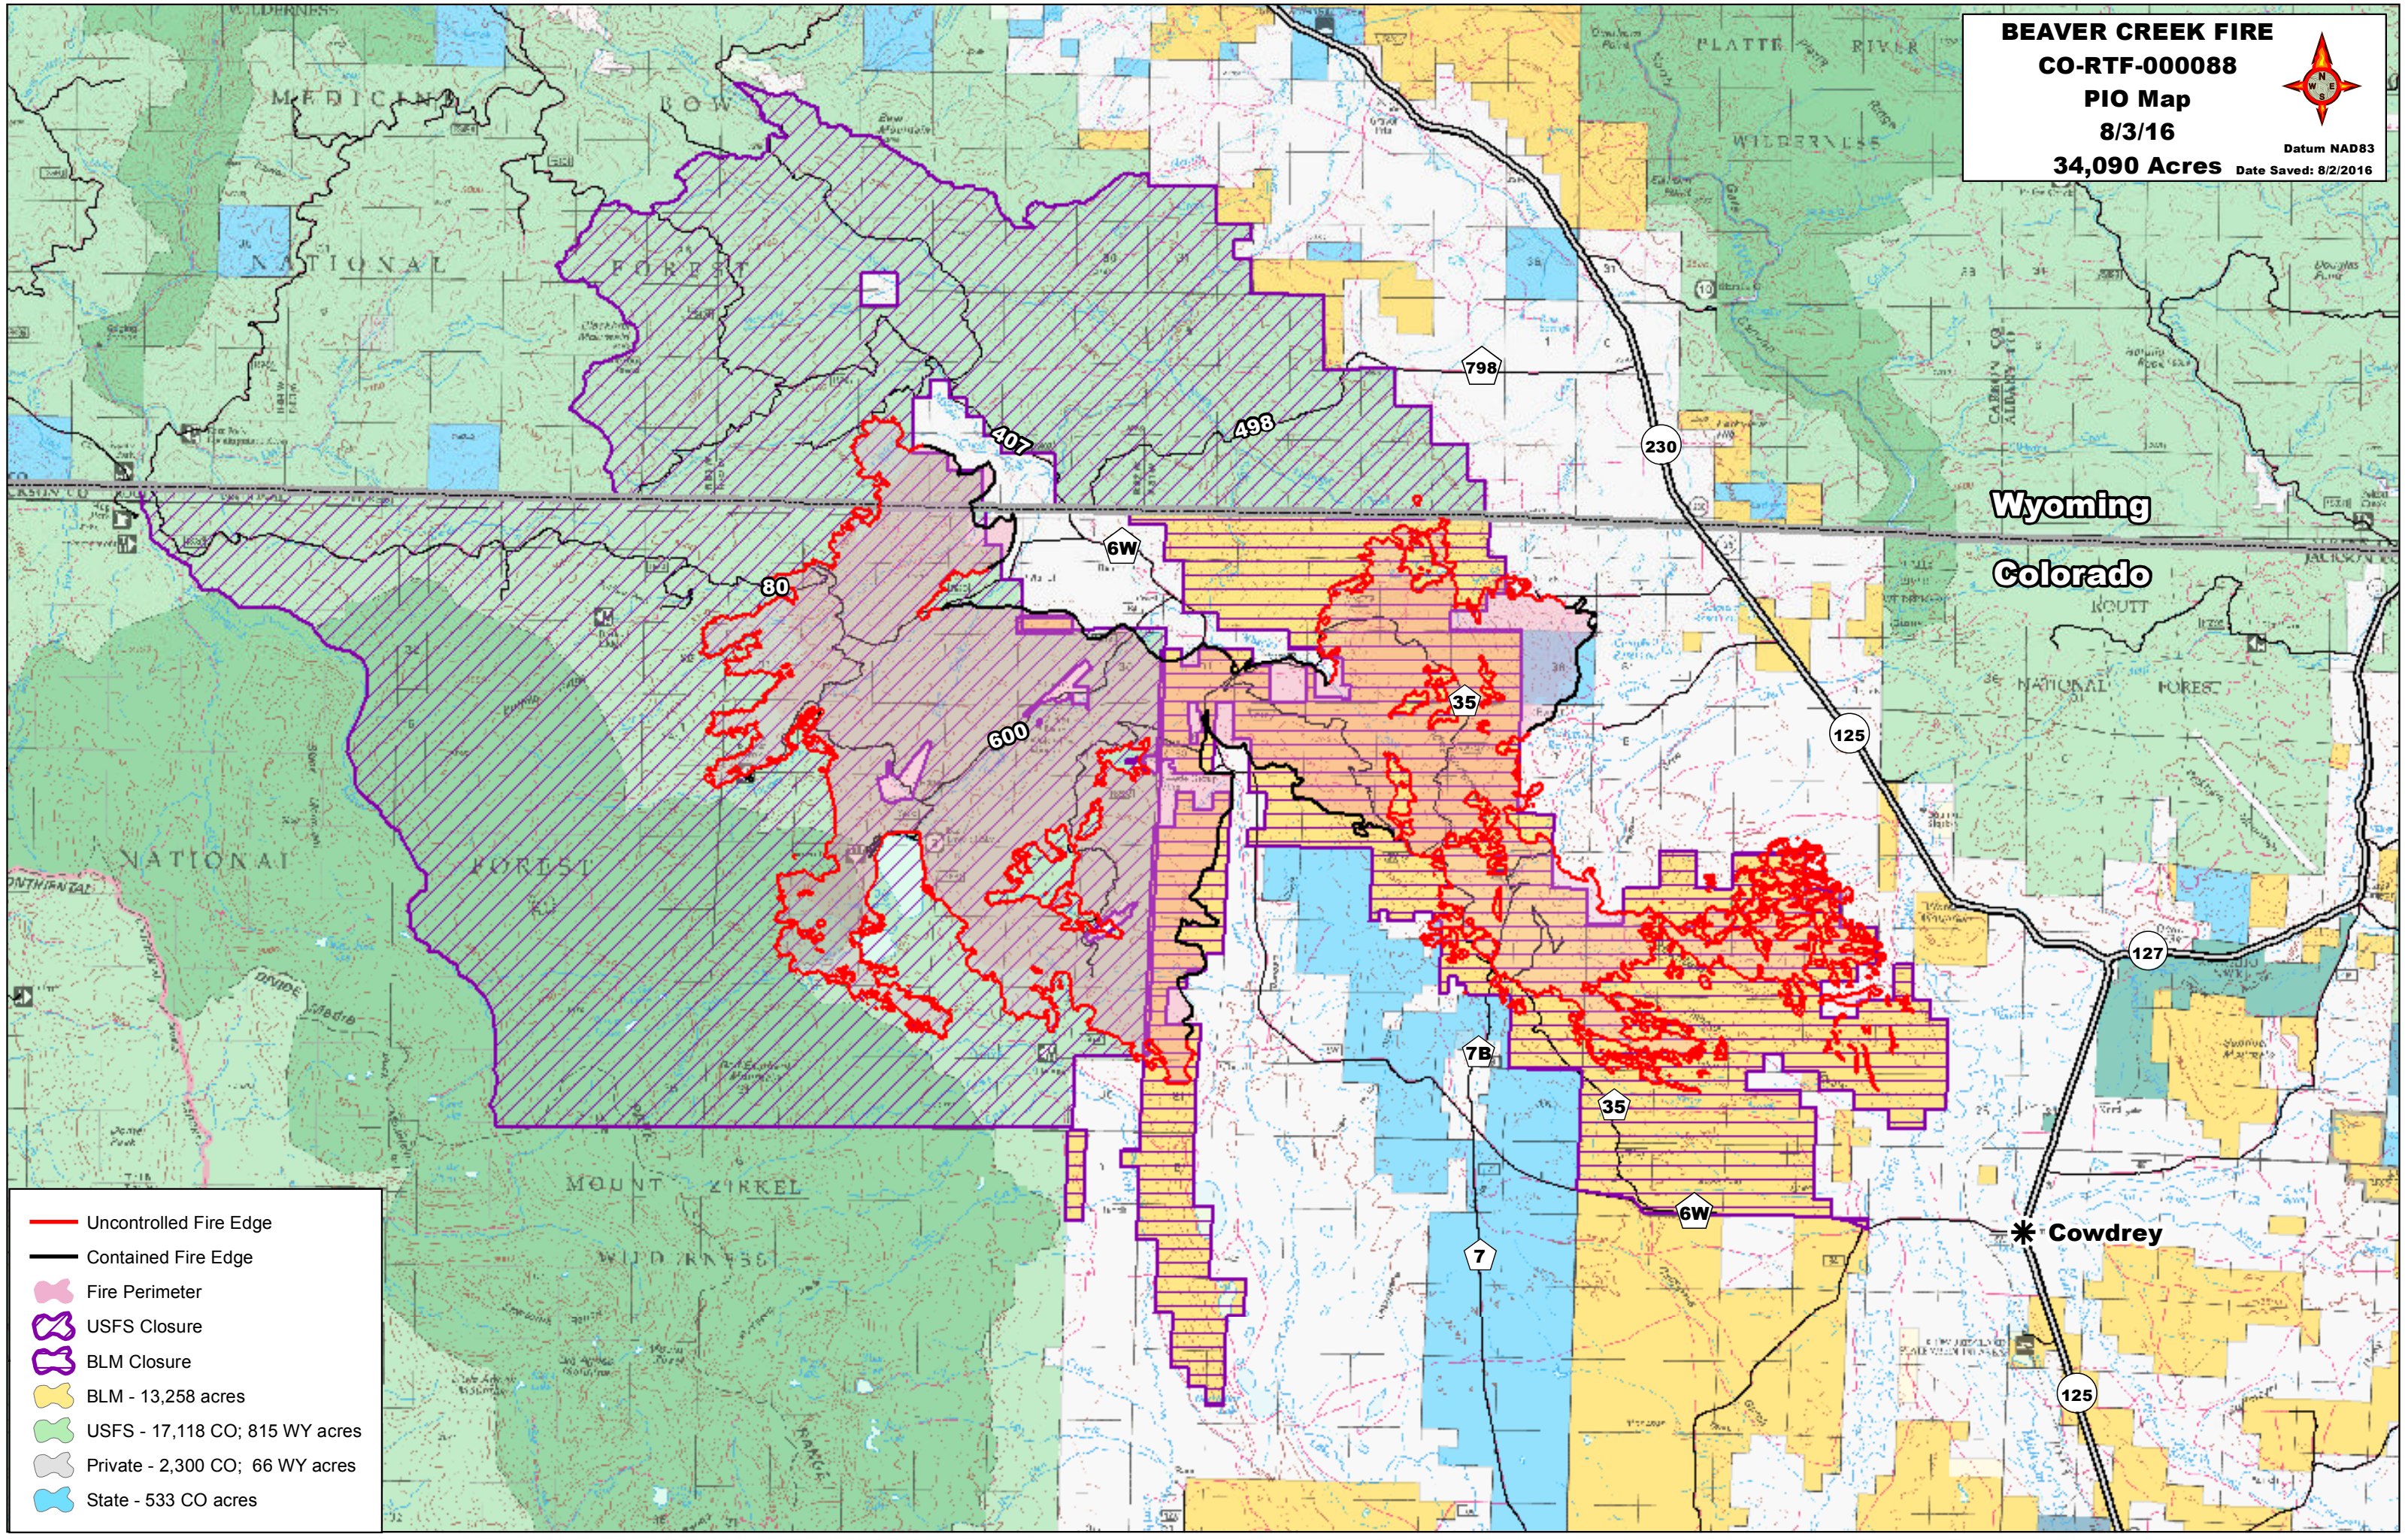

BEAVER CREEK FIRE
CO-RTF-000088
PIO Map
8/3/16
34,090 Acres Datum NAD83
 Date Saved: 8/2/2016

- Uncontrolled Fire Edge
- Contained Fire Edge
- Fire Perimeter
- USFS Closure
- BLM Closure
- BLM - 13,258 acres
- USFS - 17,118 CO; 815 WY acres
- Private - 2,300 CO; 66 WY acres
- State - 533 CO acres