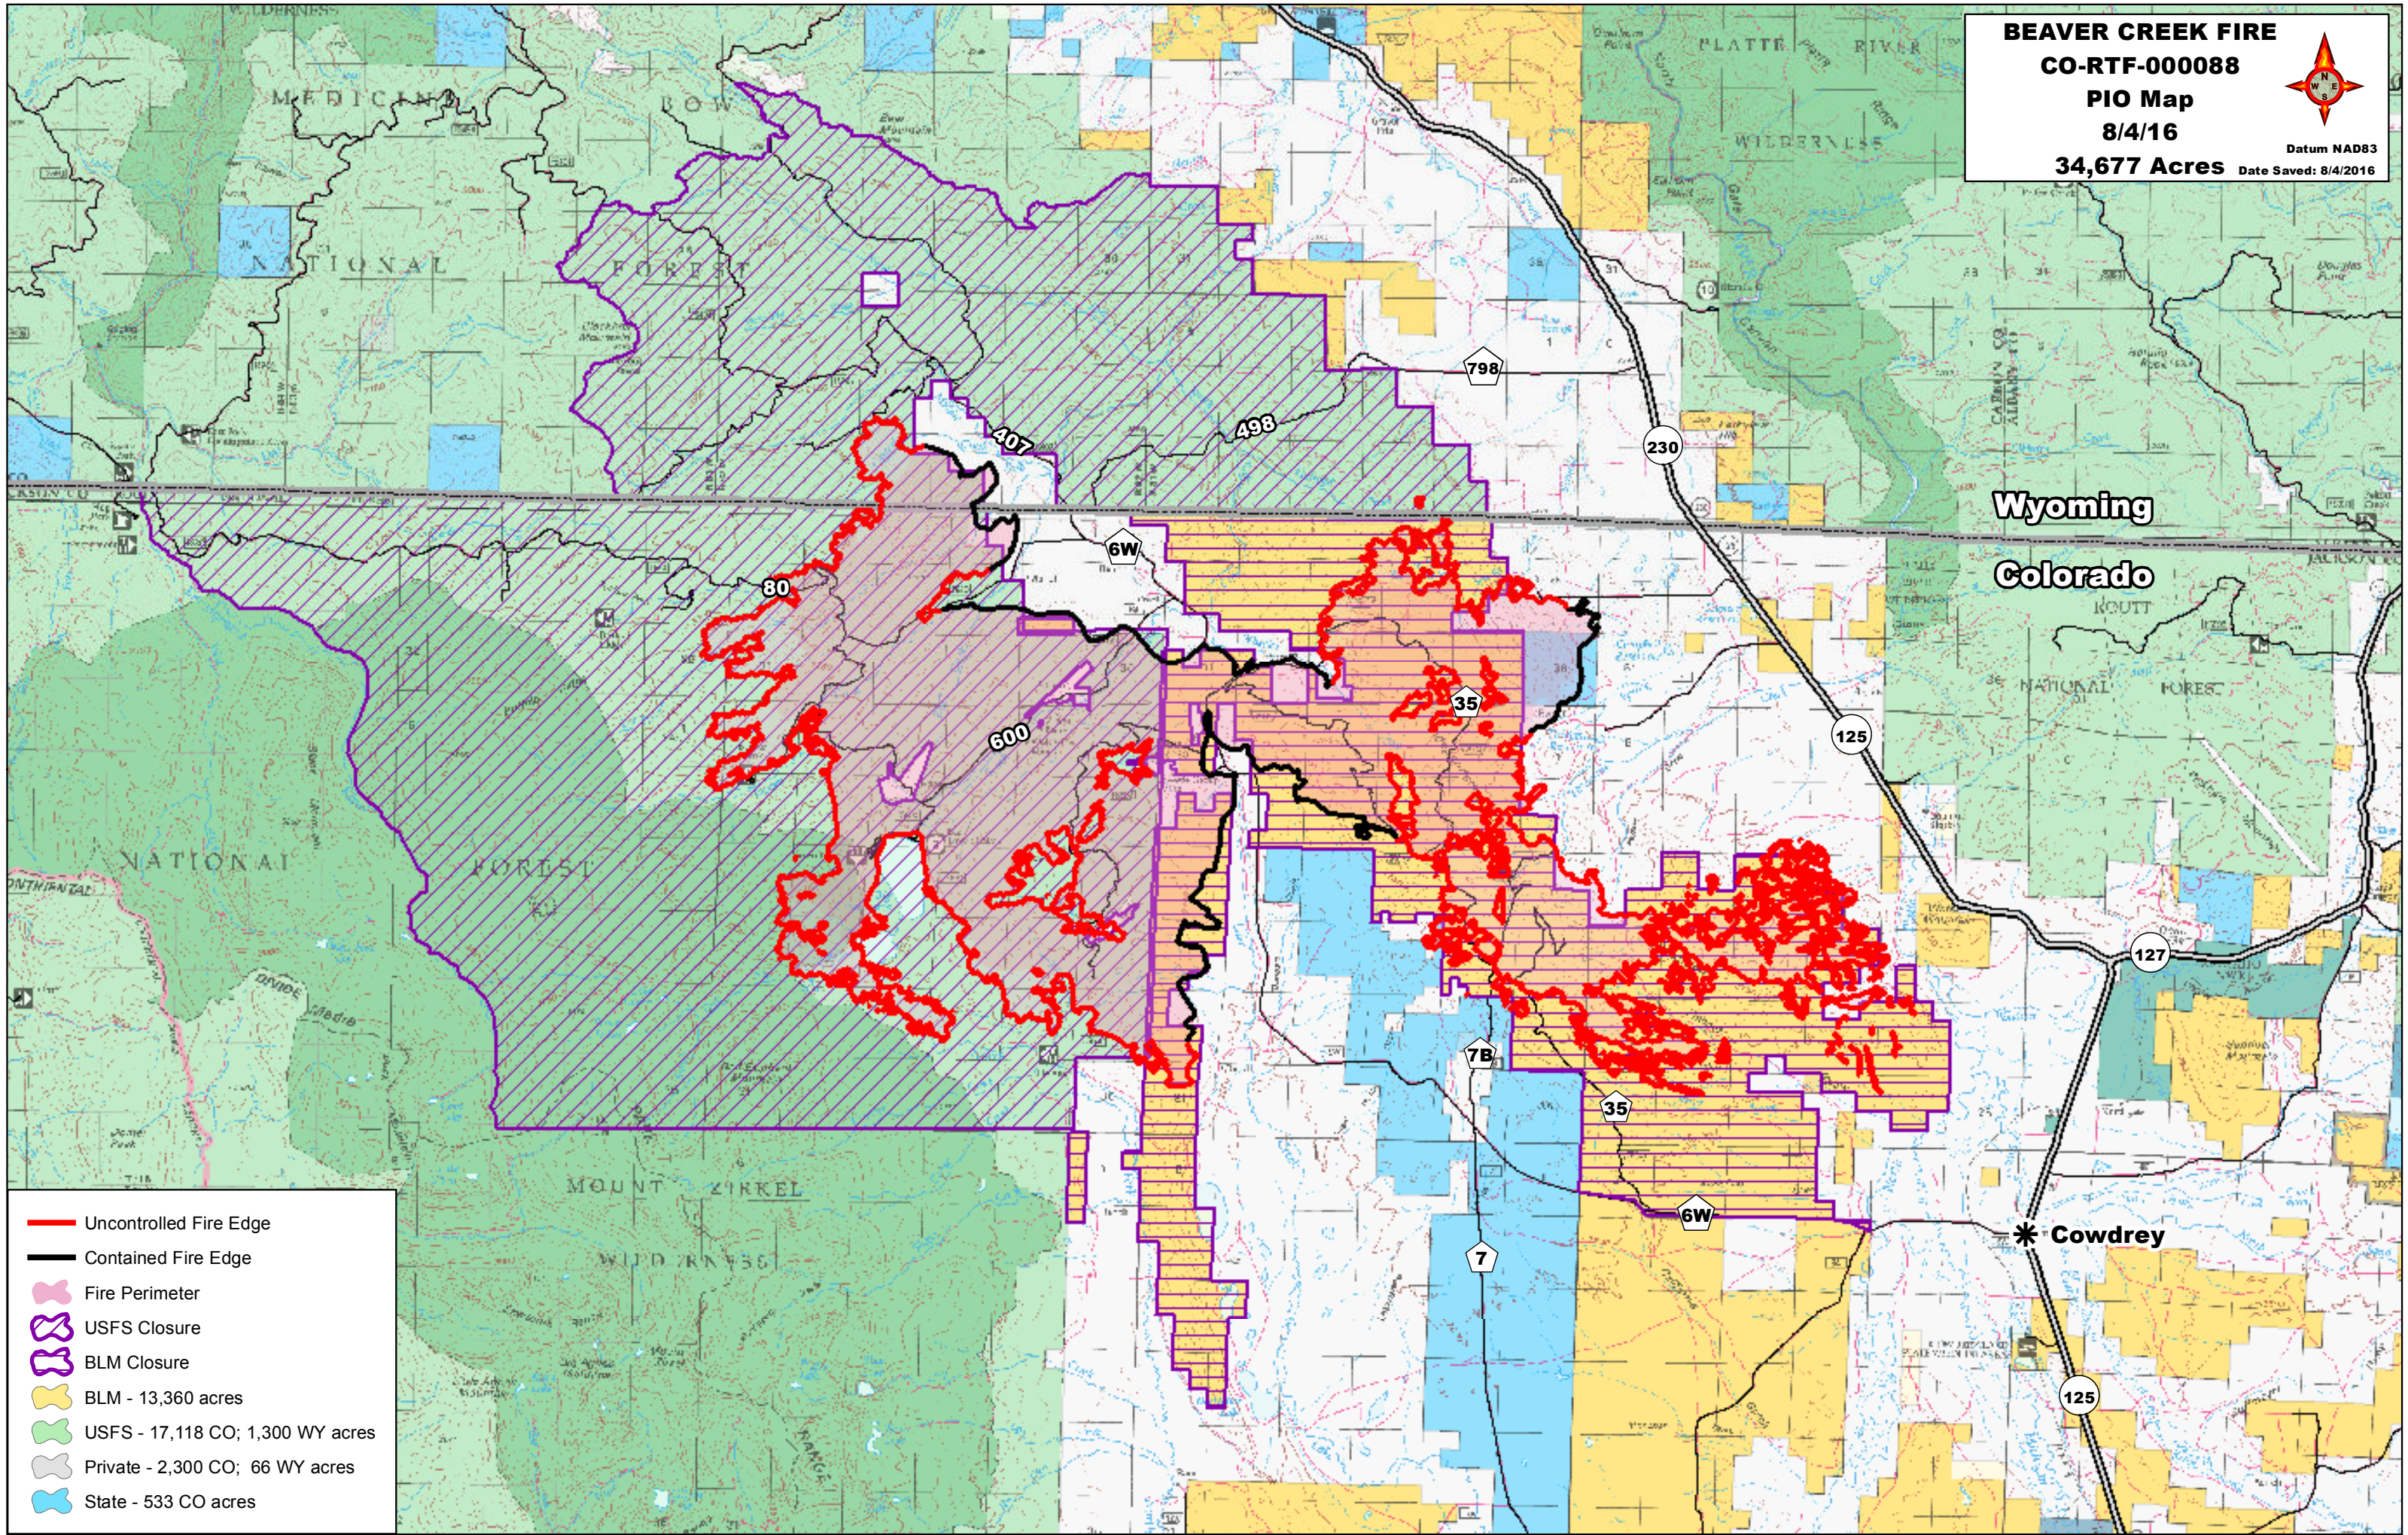

BEAVER CREEK FIRE
CO-RTF-000088
PIO Map
8/4/16
34,677 Acres Datum NAD83
 Date Saved: 8/4/2016

- Uncontrolled Fire Edge
- Contained Fire Edge
- Fire Perimeter
- USFS Closure
- BLM Closure
- BLM - 13,360 acres
- USFS - 17,118 CO; 1,300 WY acres
- Private - 2,300 CO; 66 WY acres
- State - 533 CO acres

Wyoming

Colorado

*** Cowdrey**