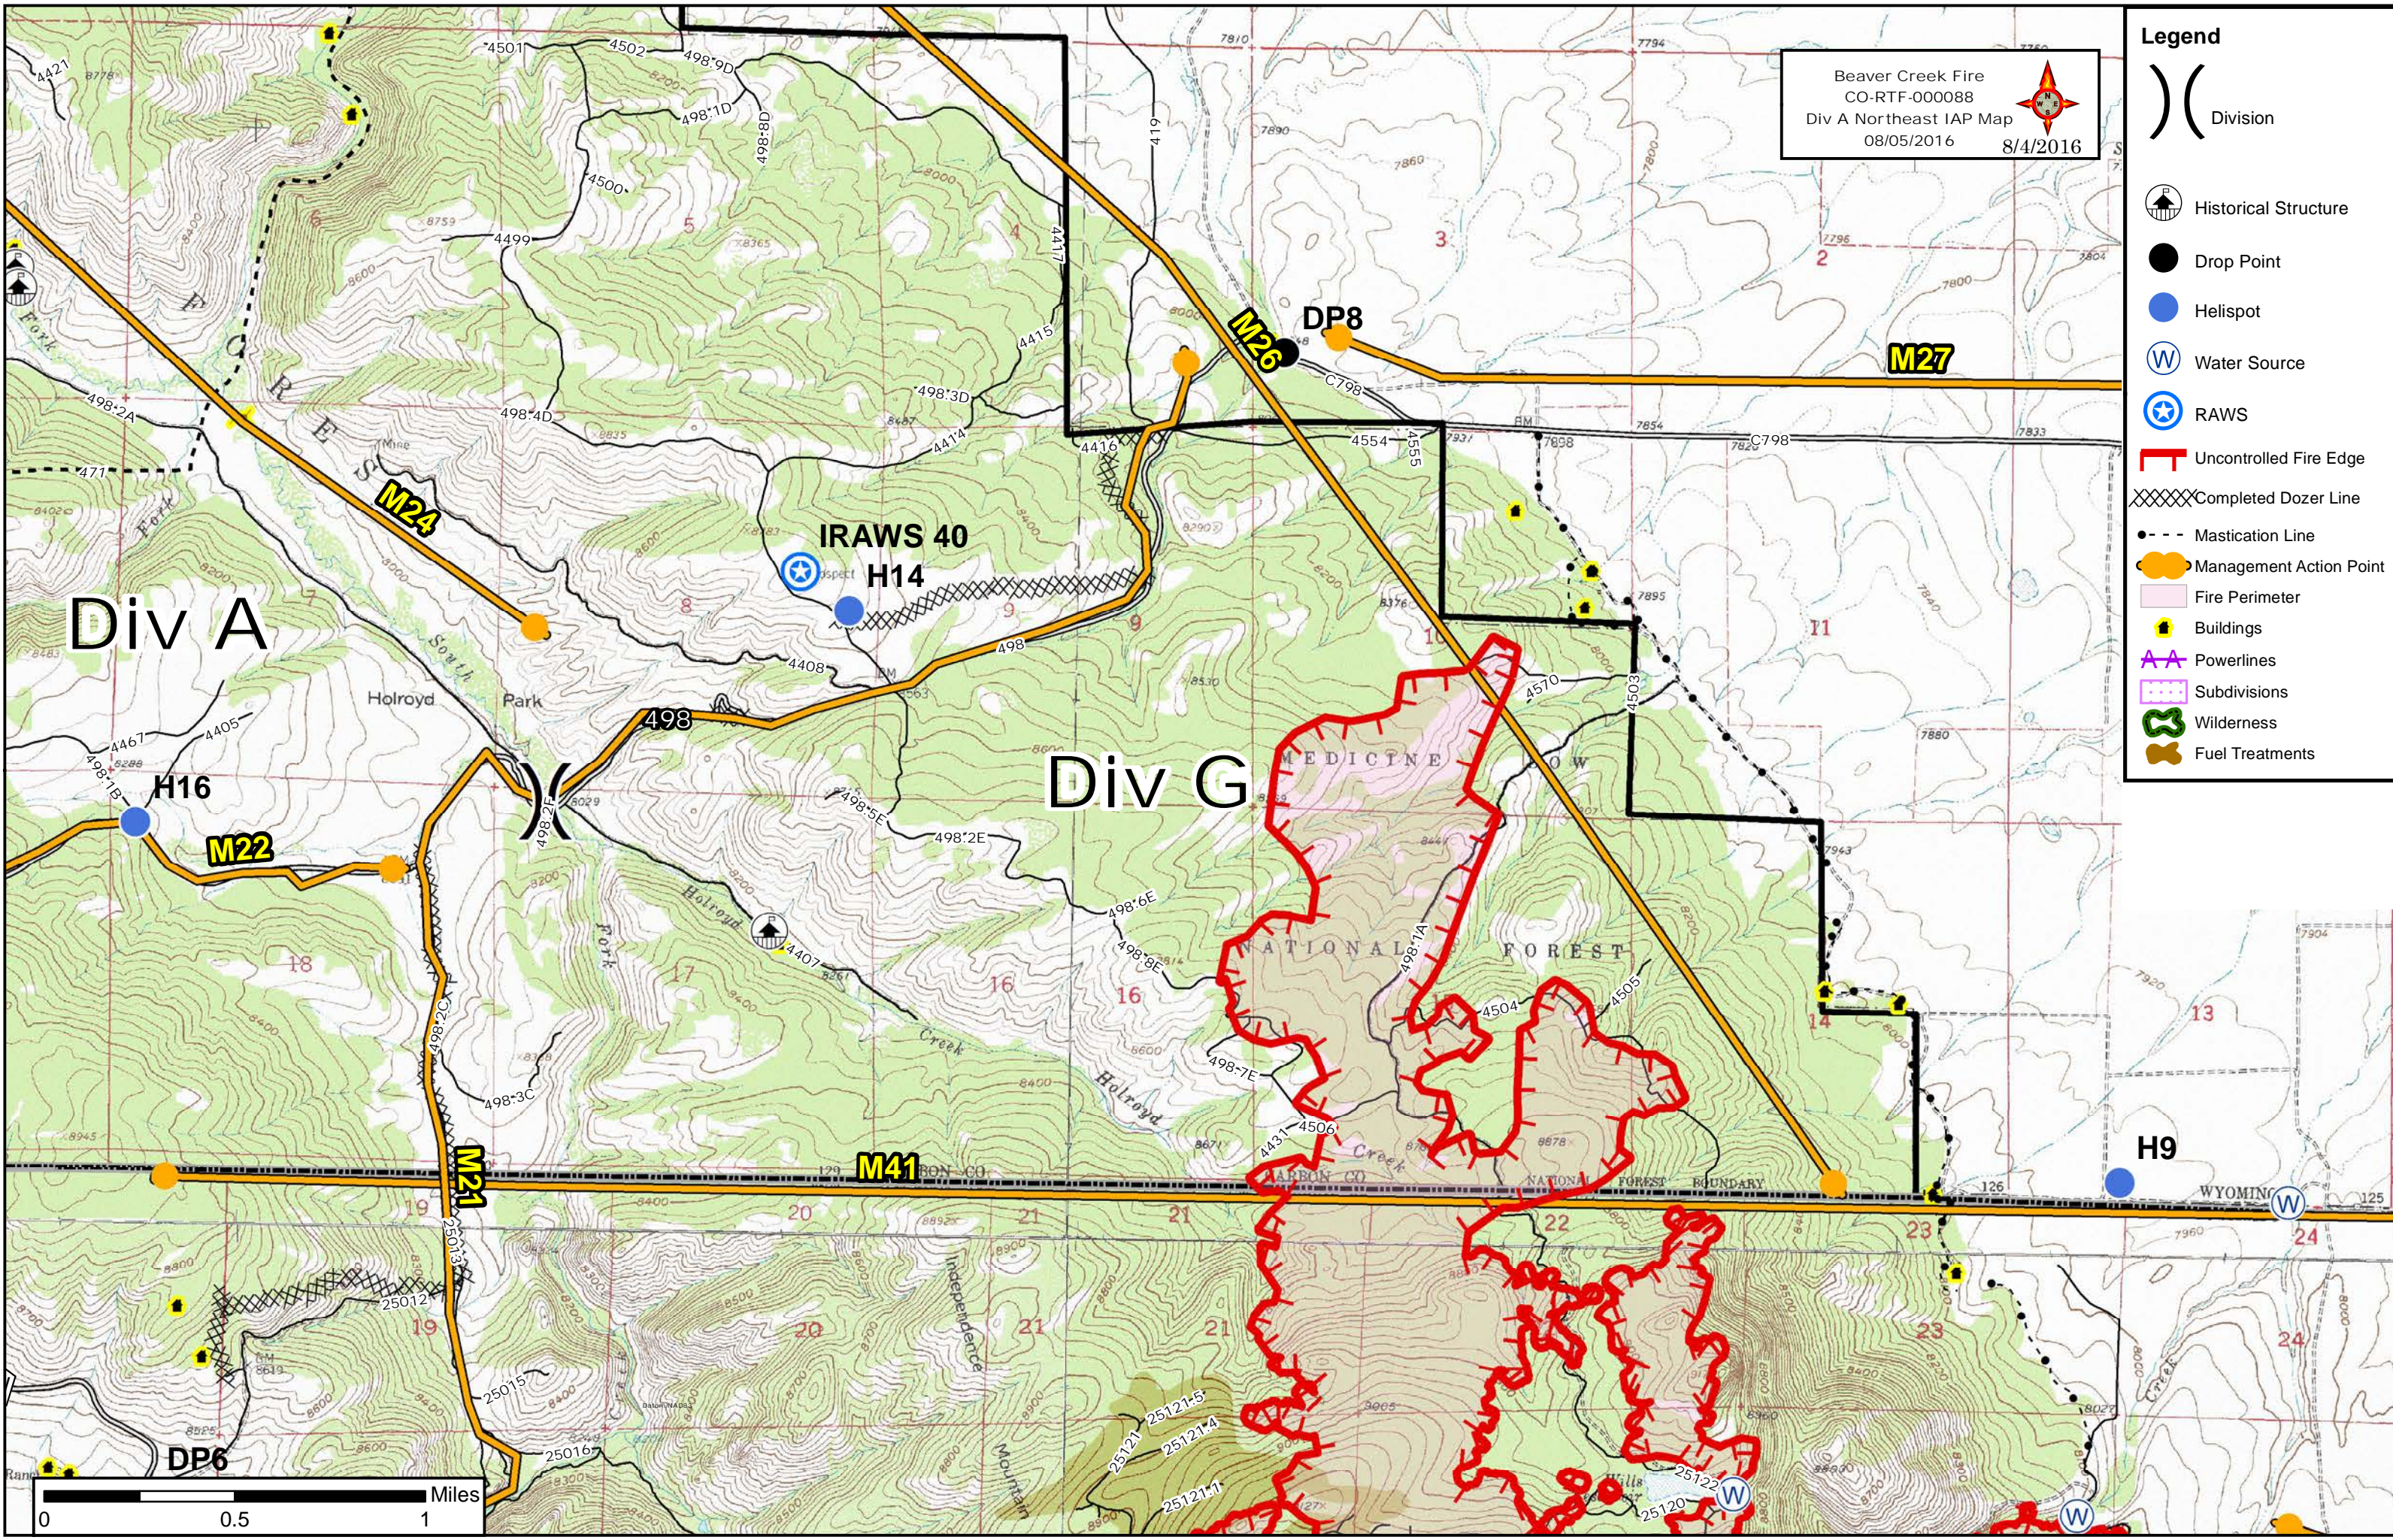

Beaver Creek Fire
 CO-RTF-000088
 Div A Northeast IAP Map
 08/05/2016 8/4/2016

- Legend**
- Division
 - Historical Structure
 - Drop Point
 - Helispot
 - Water Source
 - RAWS
 - Uncontrolled Fire Edge
 - Completed Dozer Line
 - Mastication Line
 - Management Action Point
 - Fire Perimeter
 - Buildings
 - Powerlines
 - Subdivisions
 - Wilderness
 - Fuel Treatments

Div A

Div G

IRAWS 40
H14

H9