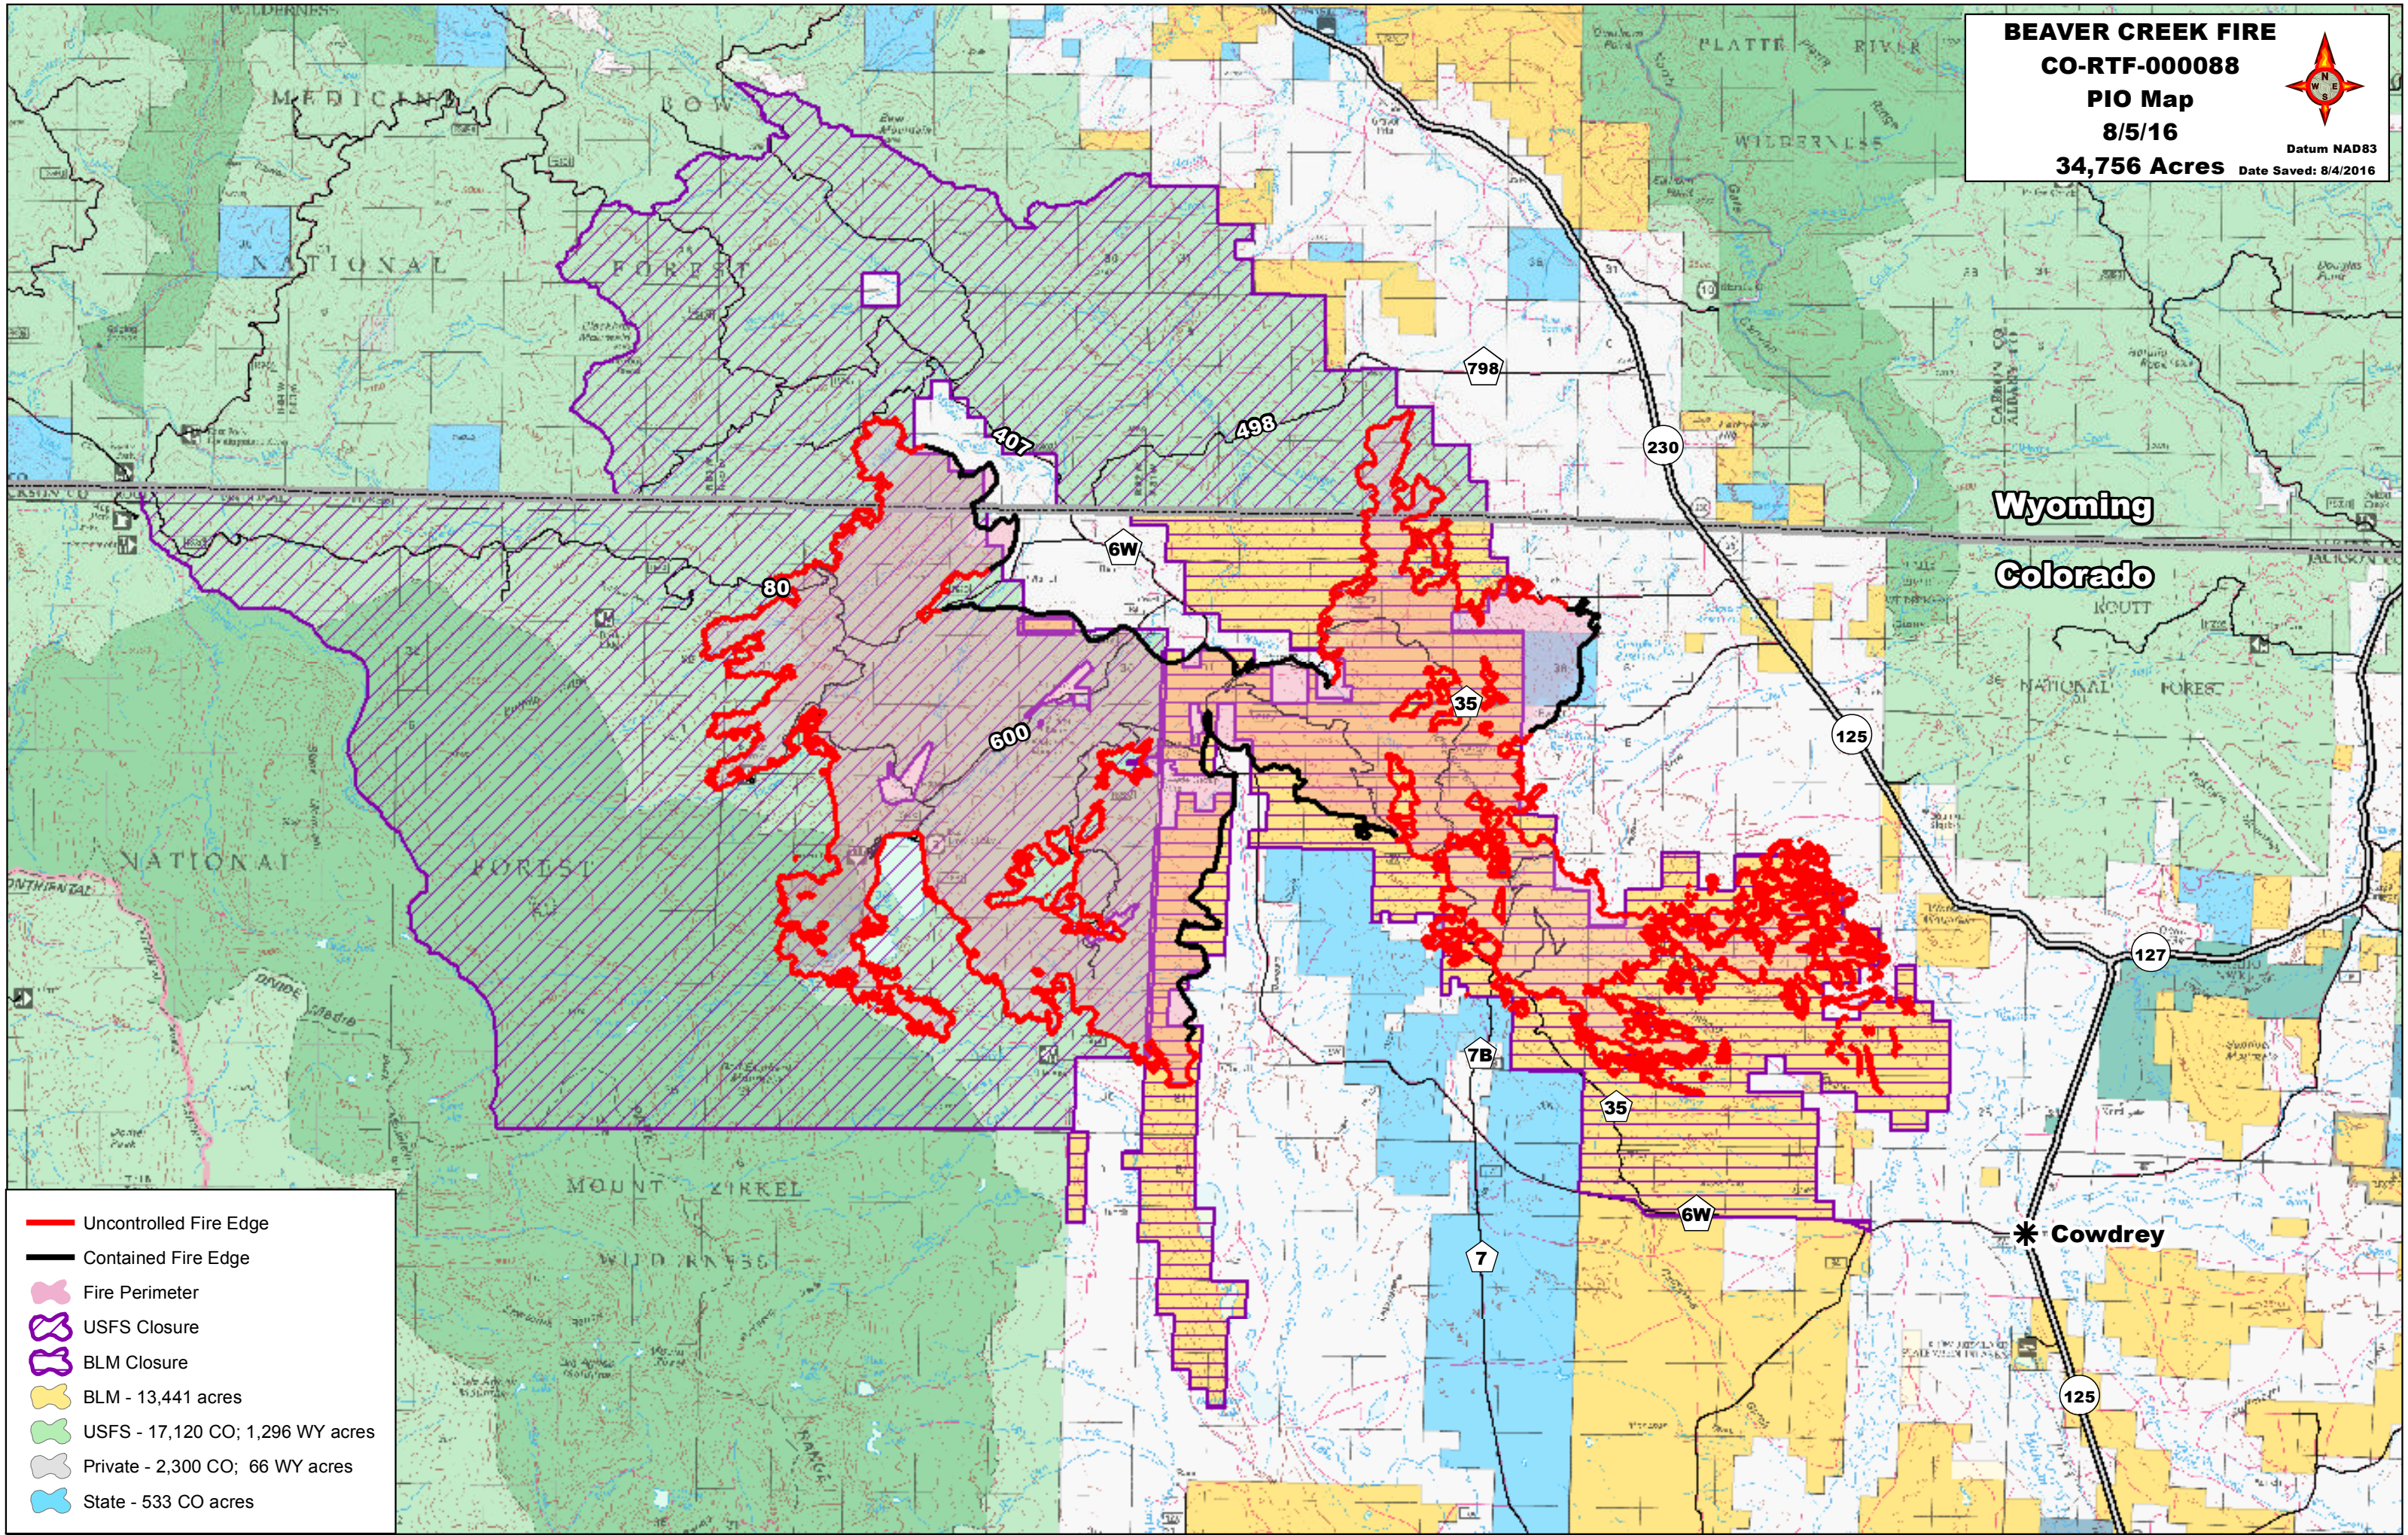

BEAVER CREEK FIRE
CO-RTF-000088
PIO Map
8/5/16
34,756 Acres Datum NAD83
 Date Saved: 8/4/2016

- Uncontrolled Fire Edge
- Contained Fire Edge
- Fire Perimeter
- USFS Closure
- BLM Closure
- BLM - 13,441 acres
- USFS - 17,120 CO; 1,296 WY acres
- Private - 2,300 CO; 66 WY acres
- State - 533 CO acres