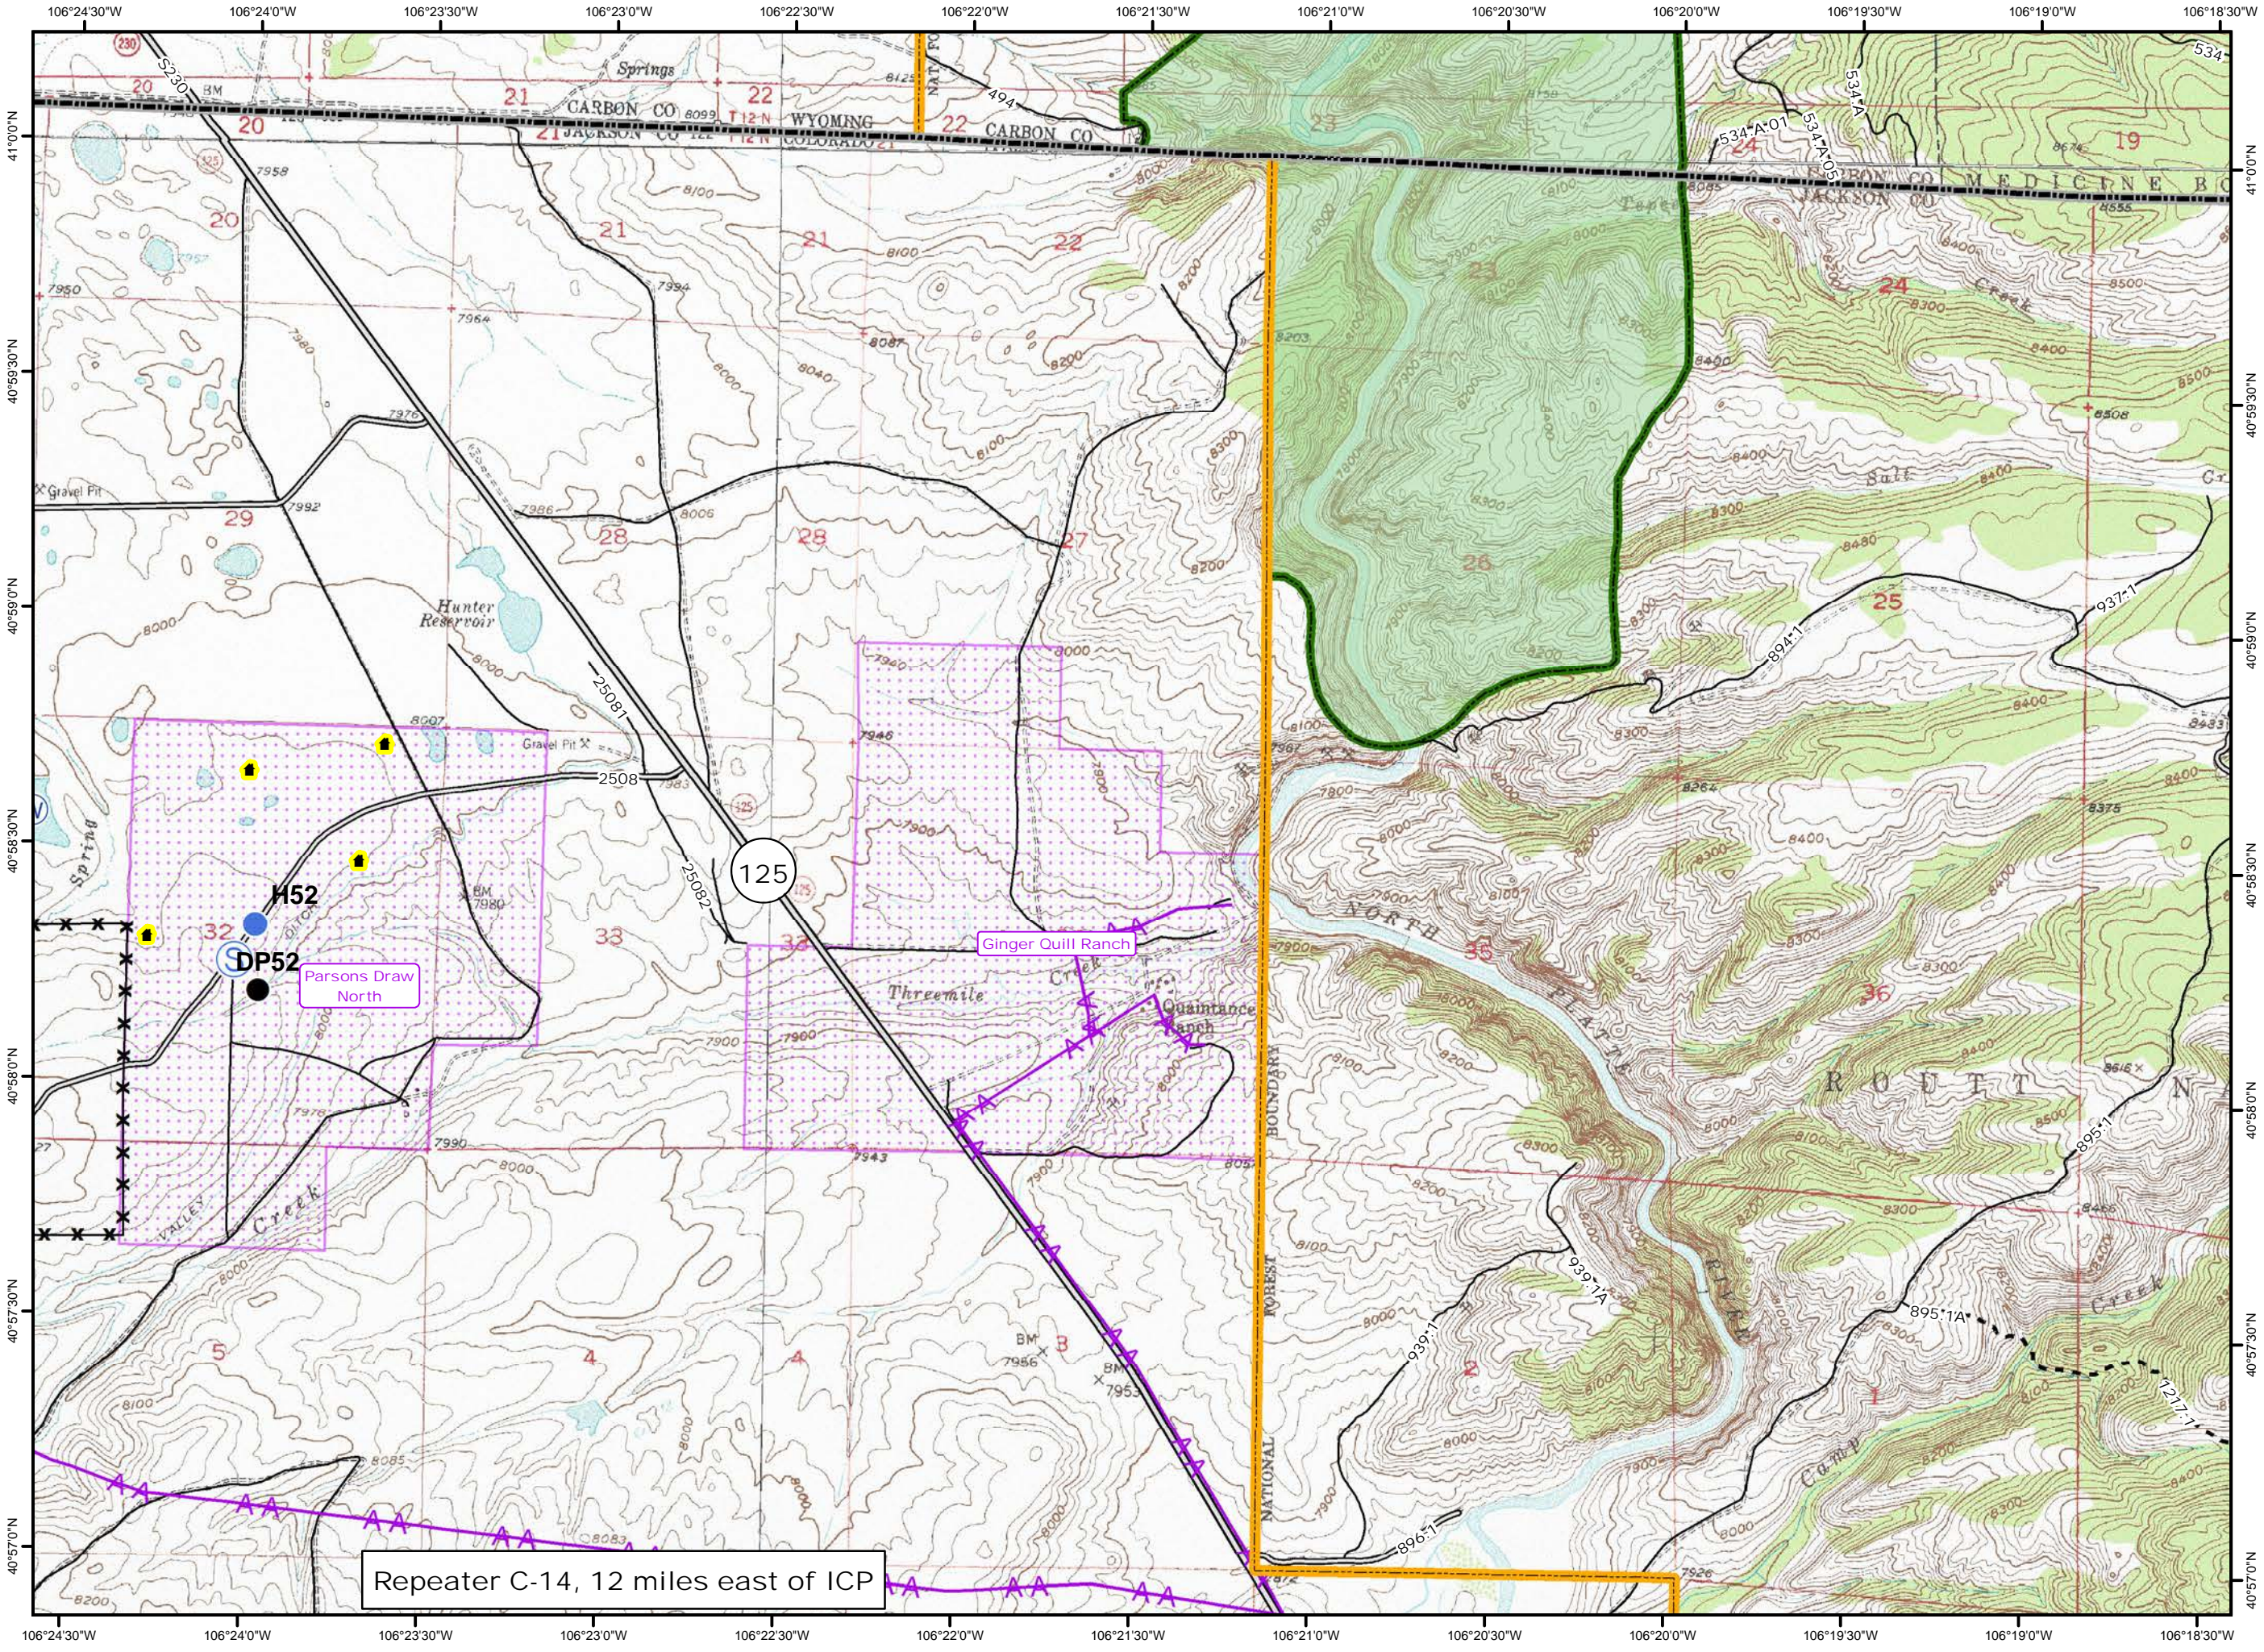

J

**Legend**

- Drop Point
- Helispot
- Staging Area
- Water Source
- Buildings
- Powerlines
- Subdivisions
- Wilderness

0 0.25 0.5 Miles

Repeater C-14, 12 miles east of ICP