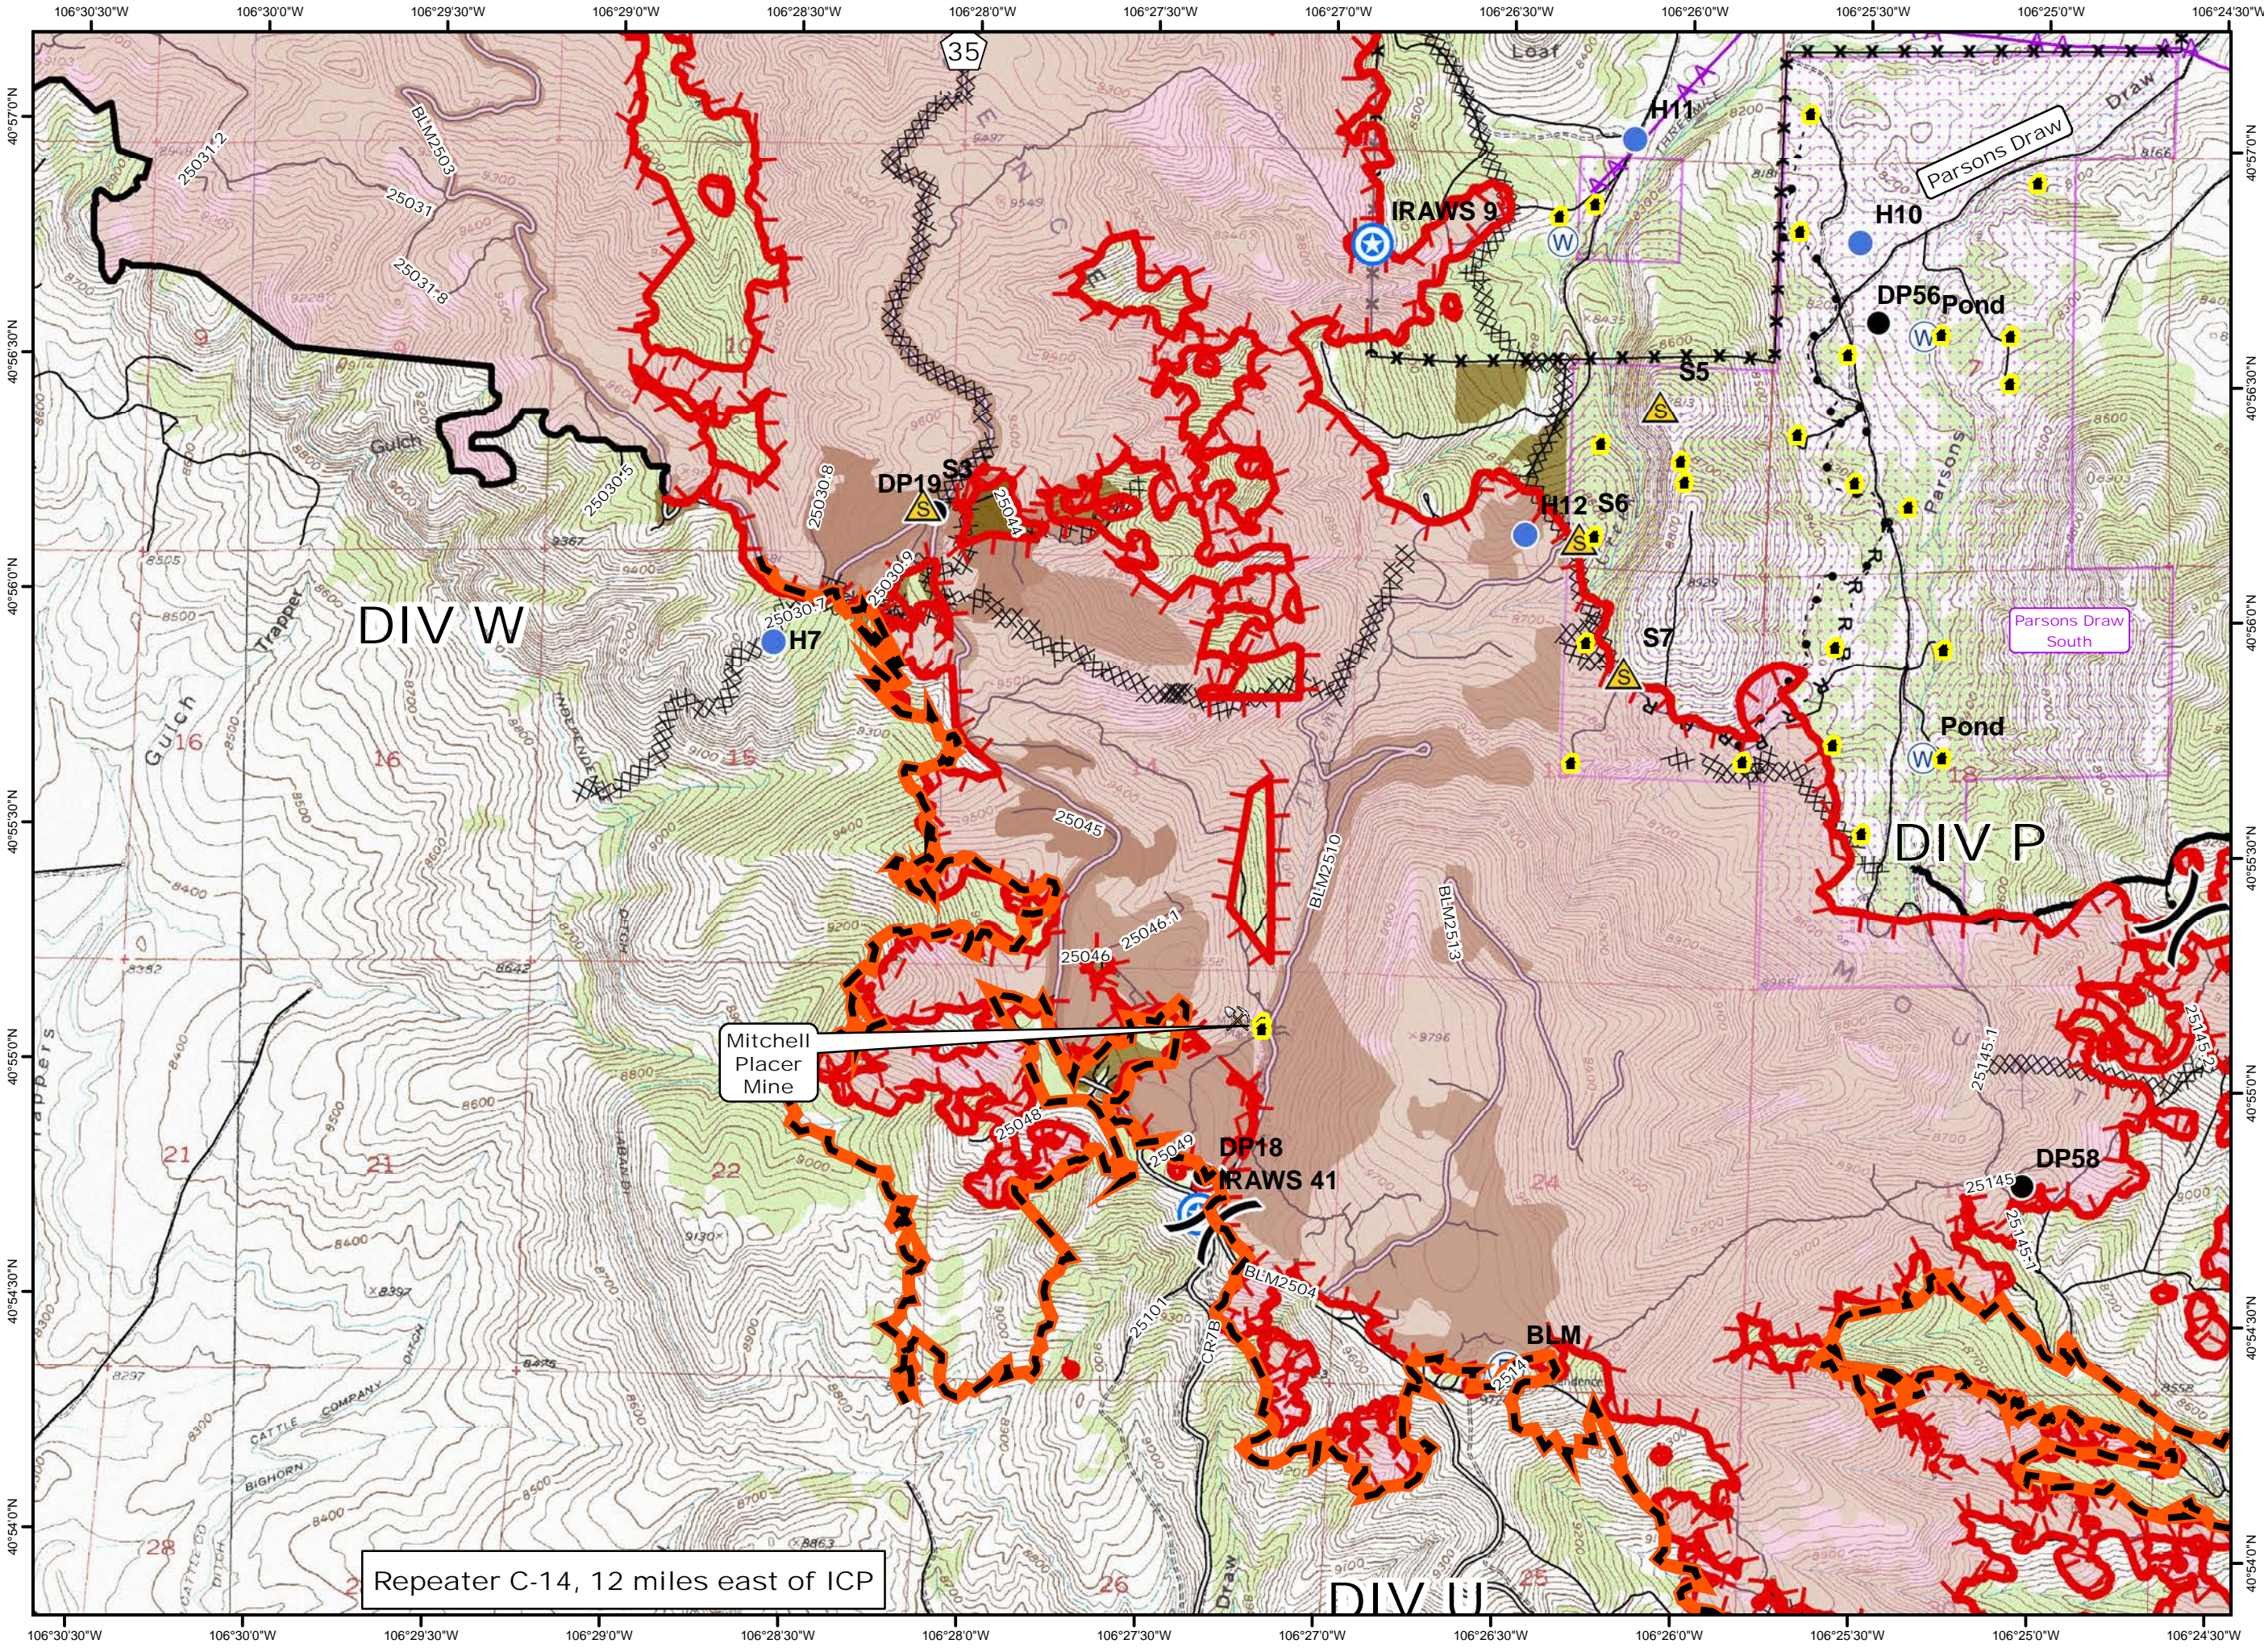

K

Legend

- SymbolID
- MMA Interpolated Fire Perimeter
- Uncontrolled Fire Edge
- Completed Dozer Line
- Contained Fire Edge
- Road as Completed Line
- Mastication Line
- Drop Point
- Helispot
- Repeater
- Safety Zone
- Water Source
- RAWS
- Buildings
- Powerlines
- Subdivisions
- Fuel Treatments

Repeater C-14, 12 miles east of ICP