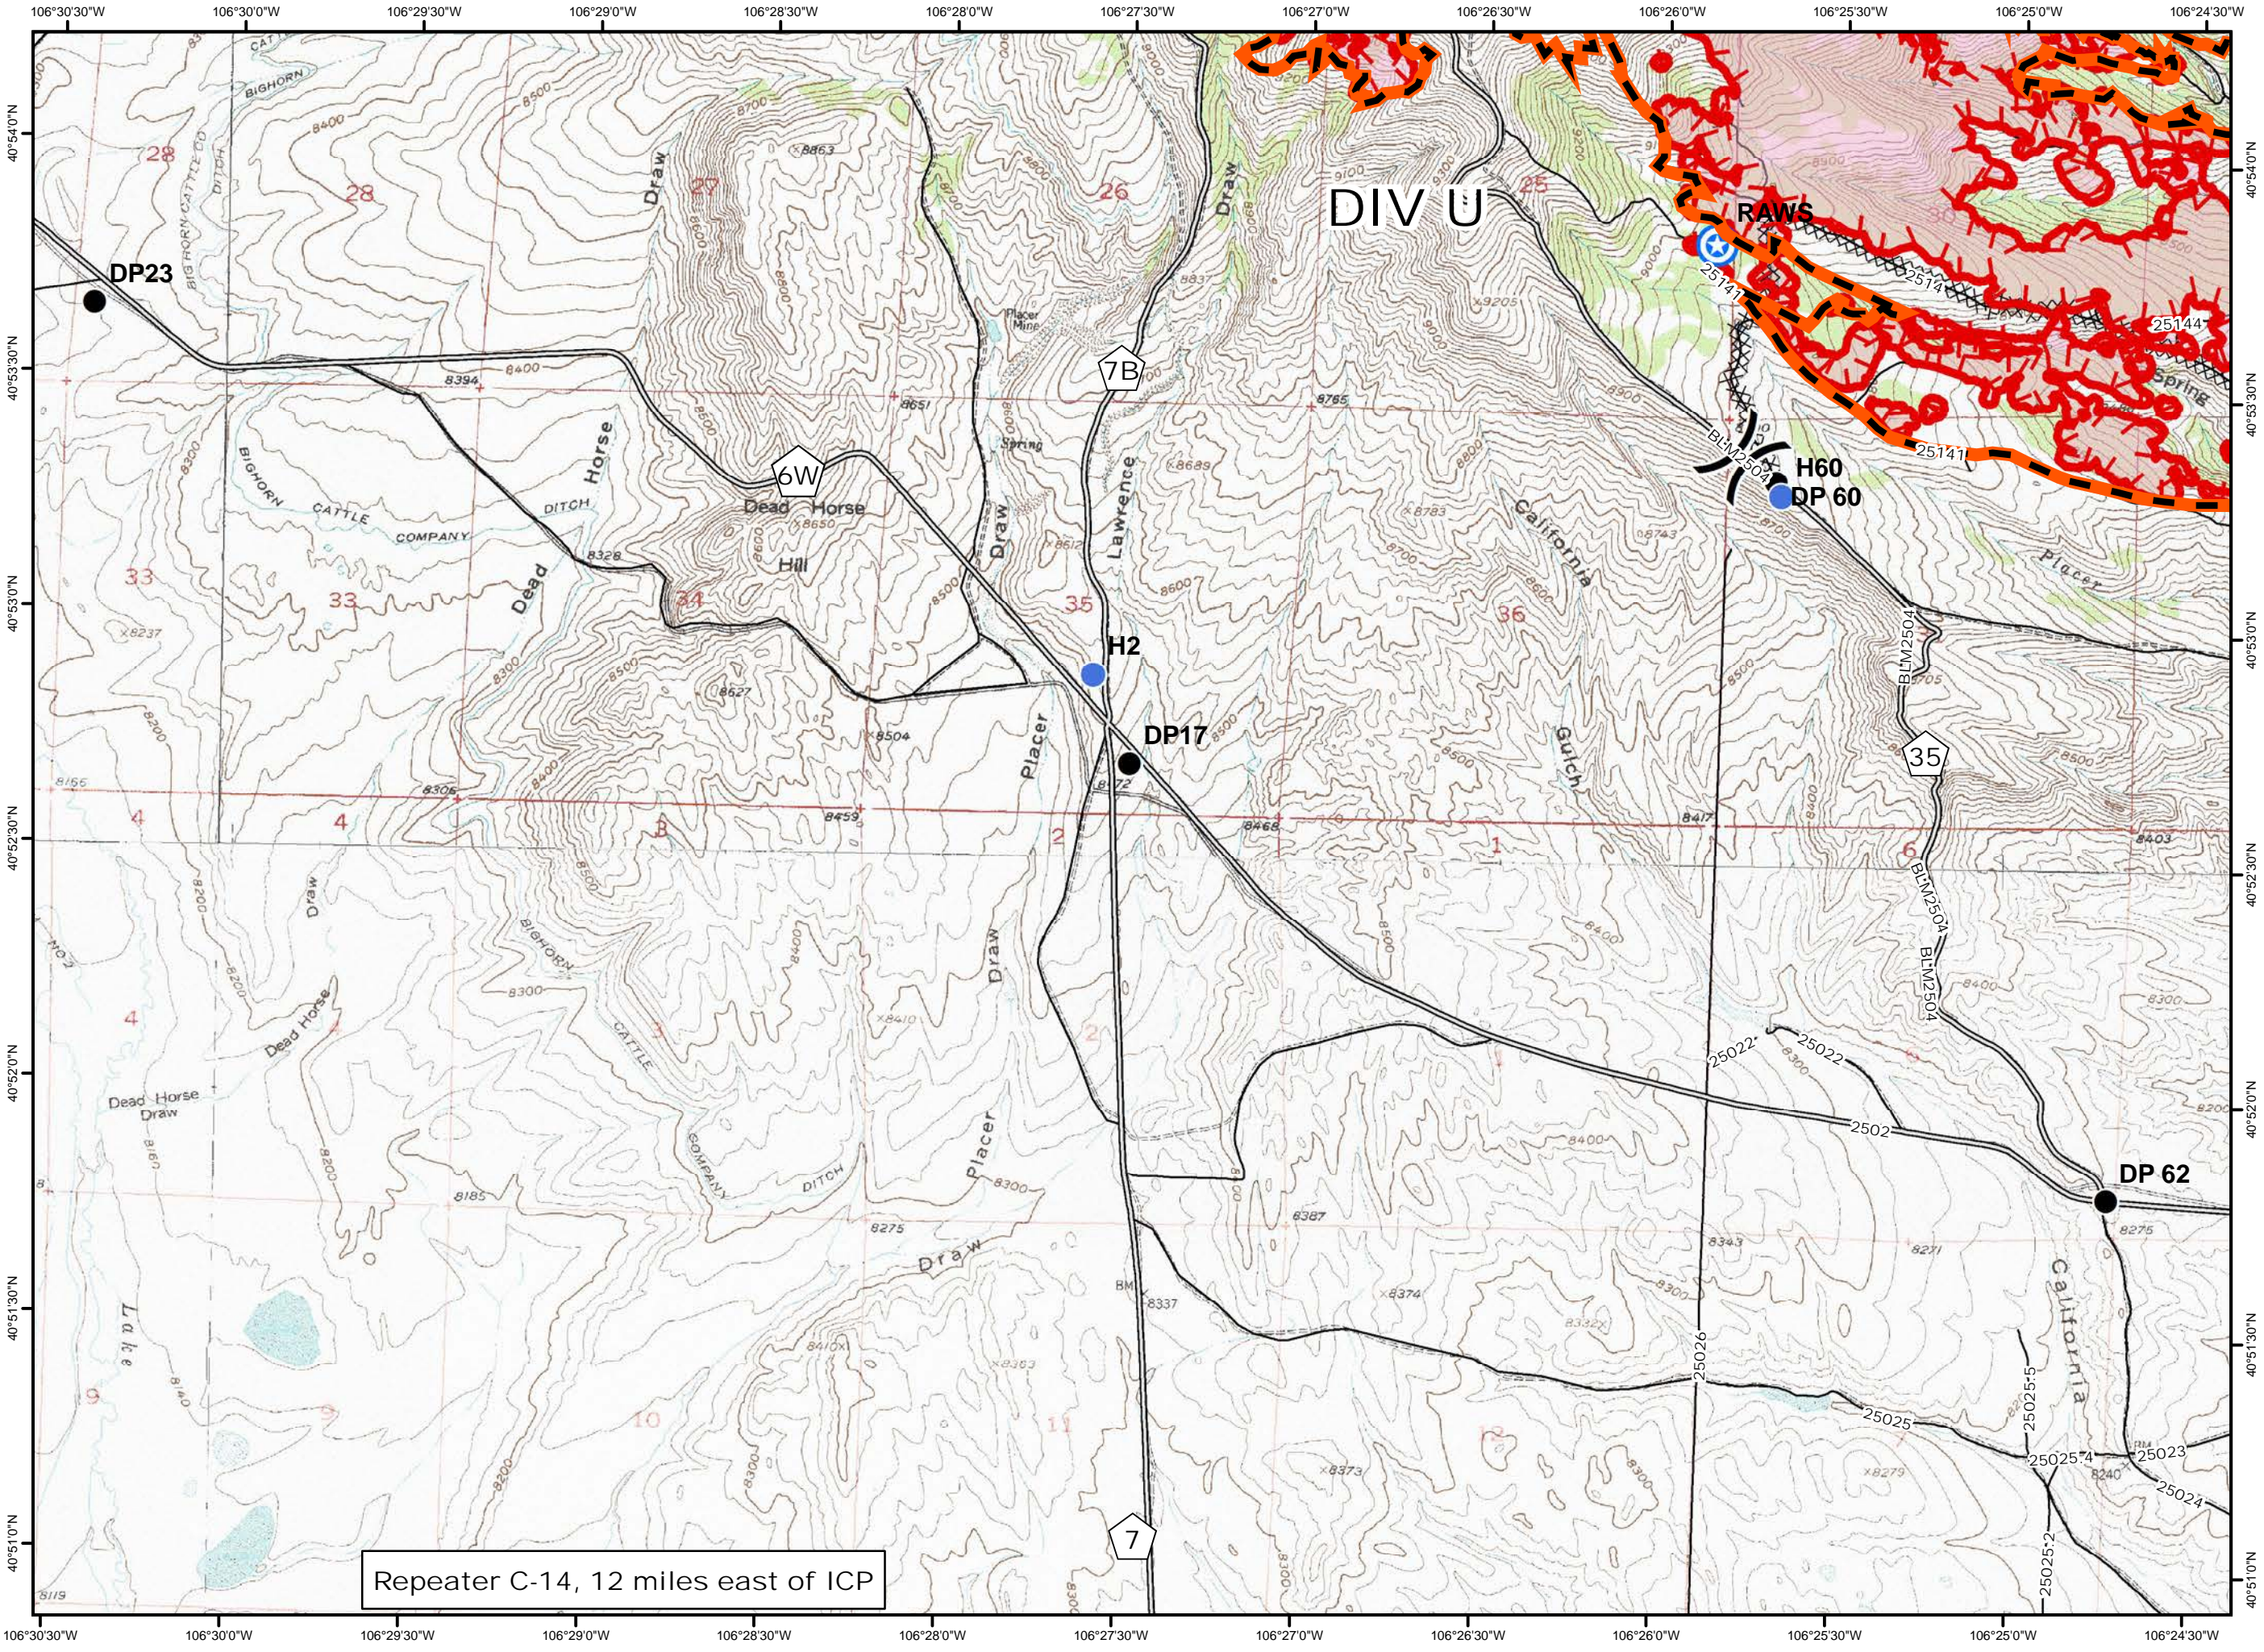

N

Legend

- MMA Interpolated Fire Perimeter
- Uncontrolled Fire Edge
- Completed Dozer Line
- Drop Point
- Helispot
- RAWS

0 0.25 0.5 Miles

Repeater C-14, 12 miles east of ICP