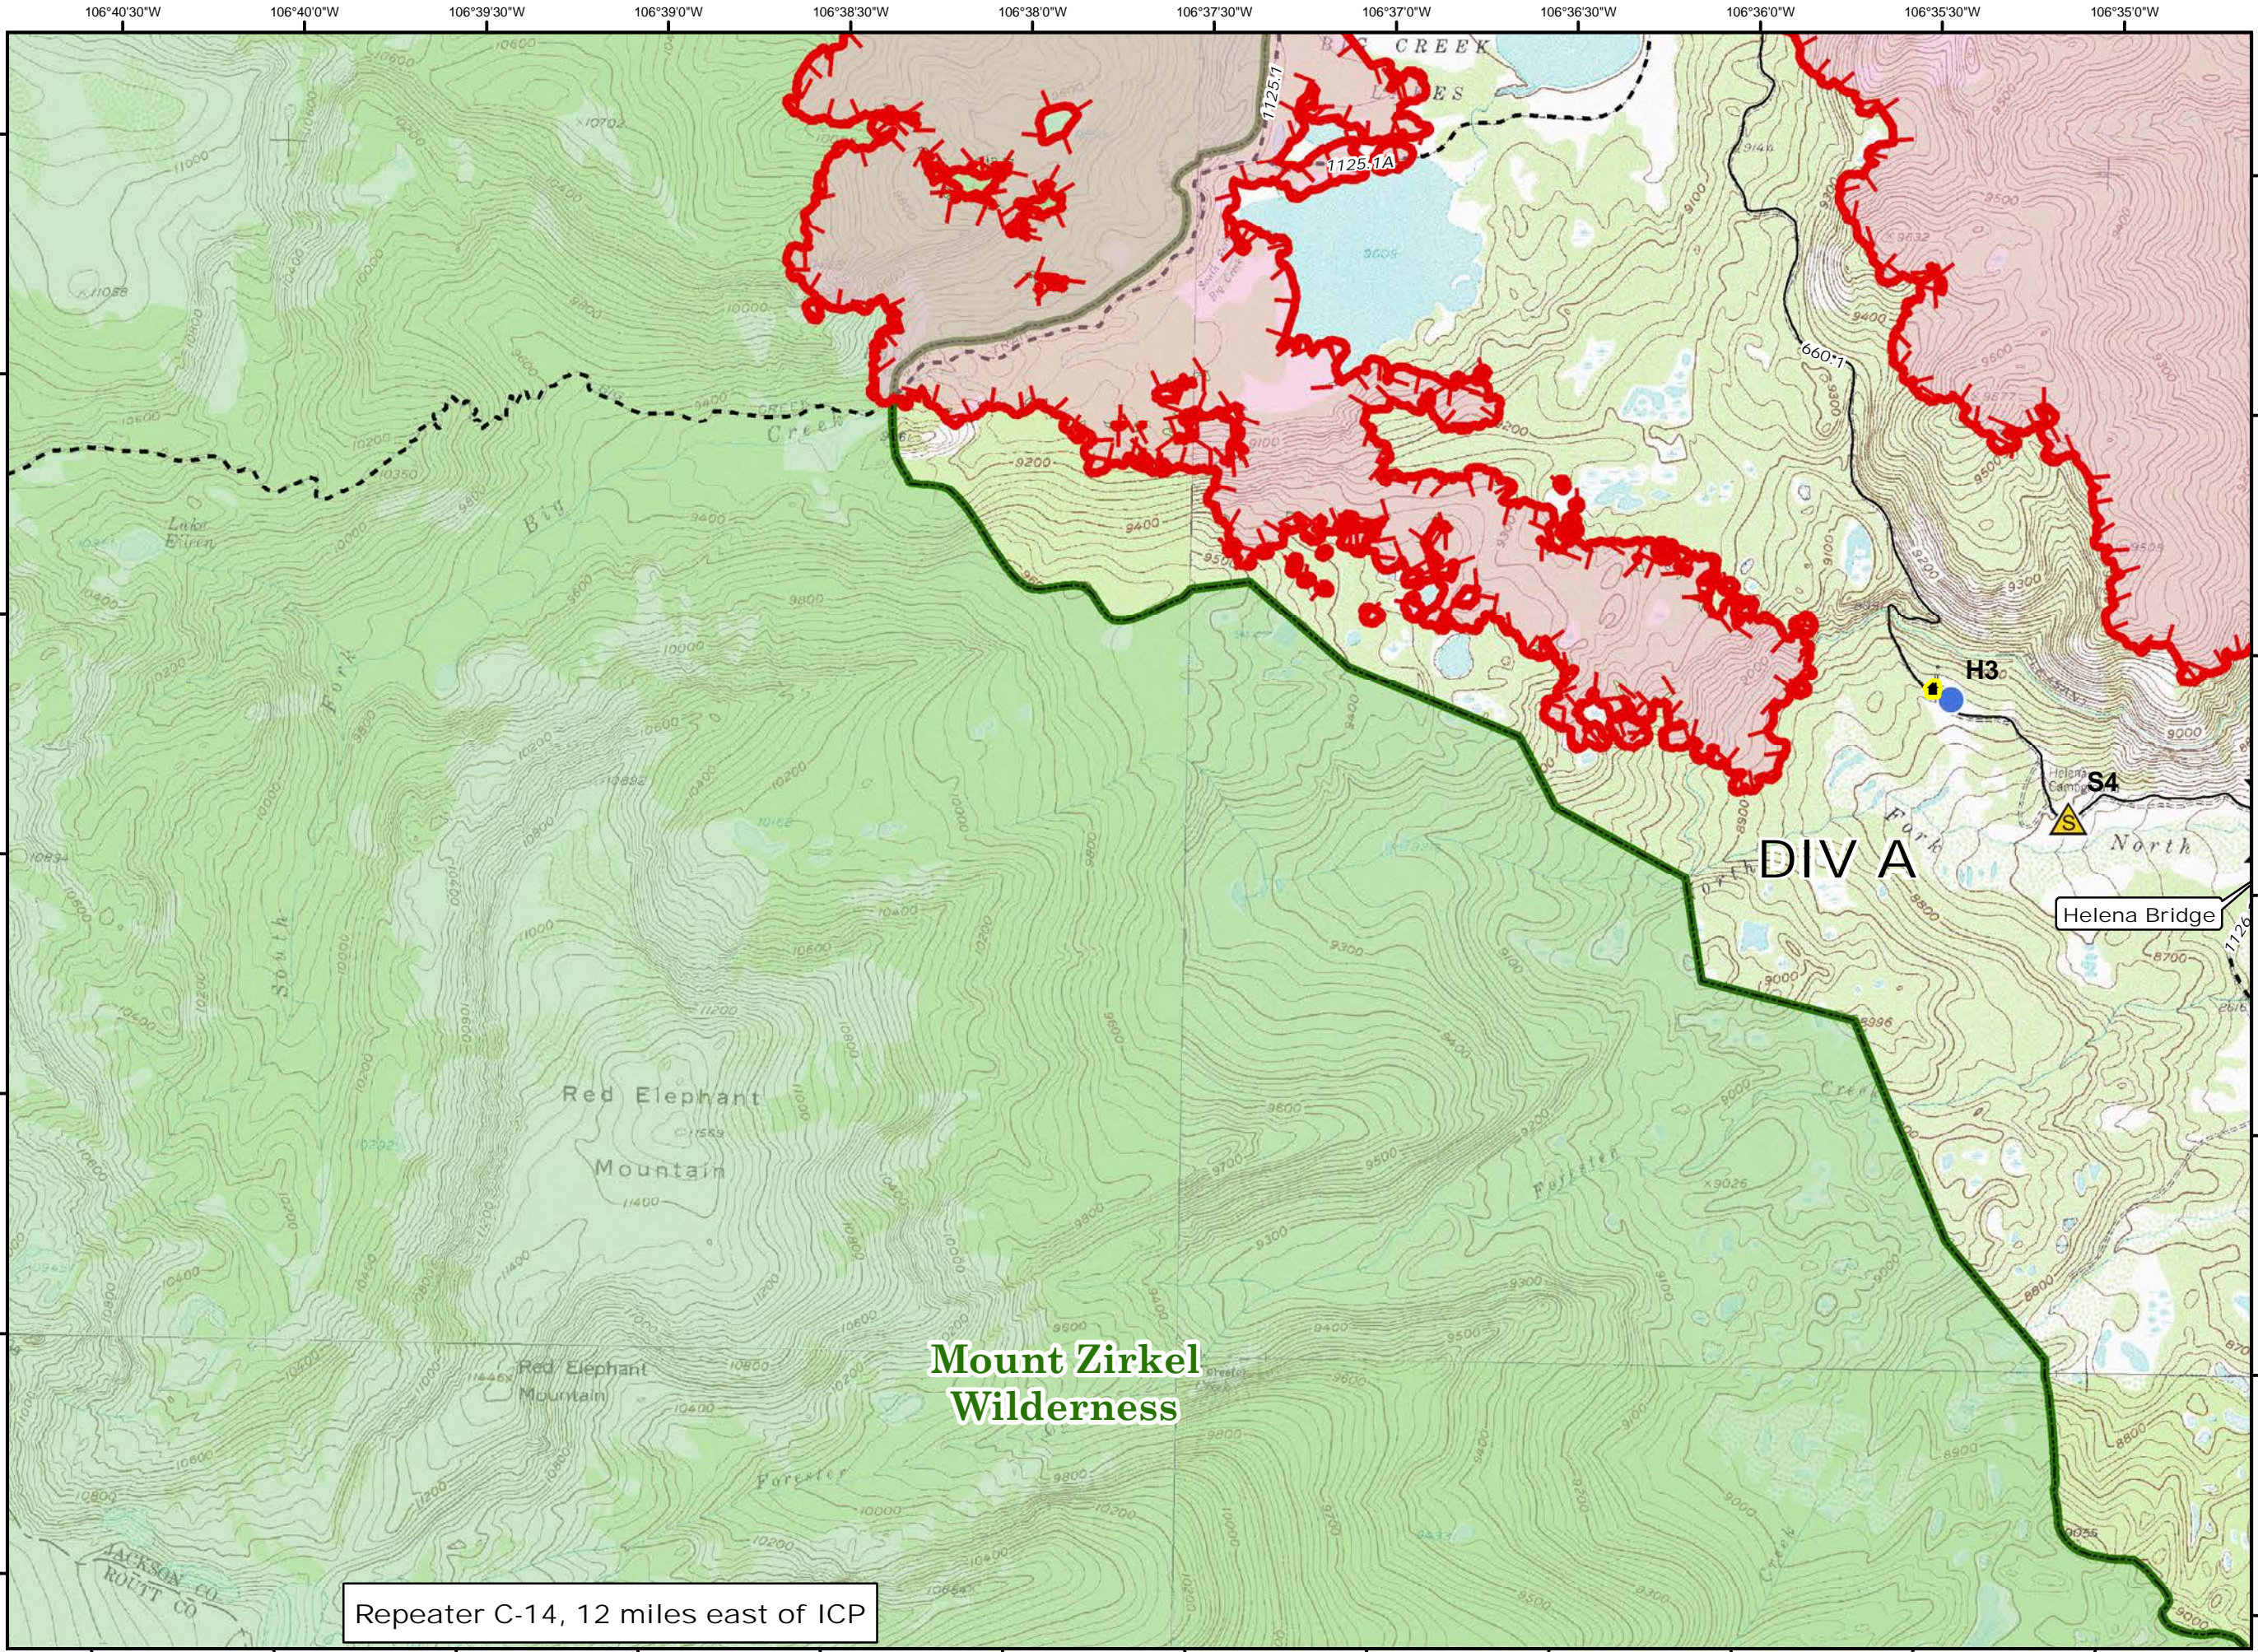

Q

Legend

- Uncontrolled Fire Edge
- Helispot
- Safety Zone
- Buildings
- Wilderness

Repeater C-14, 12 miles east of ICP