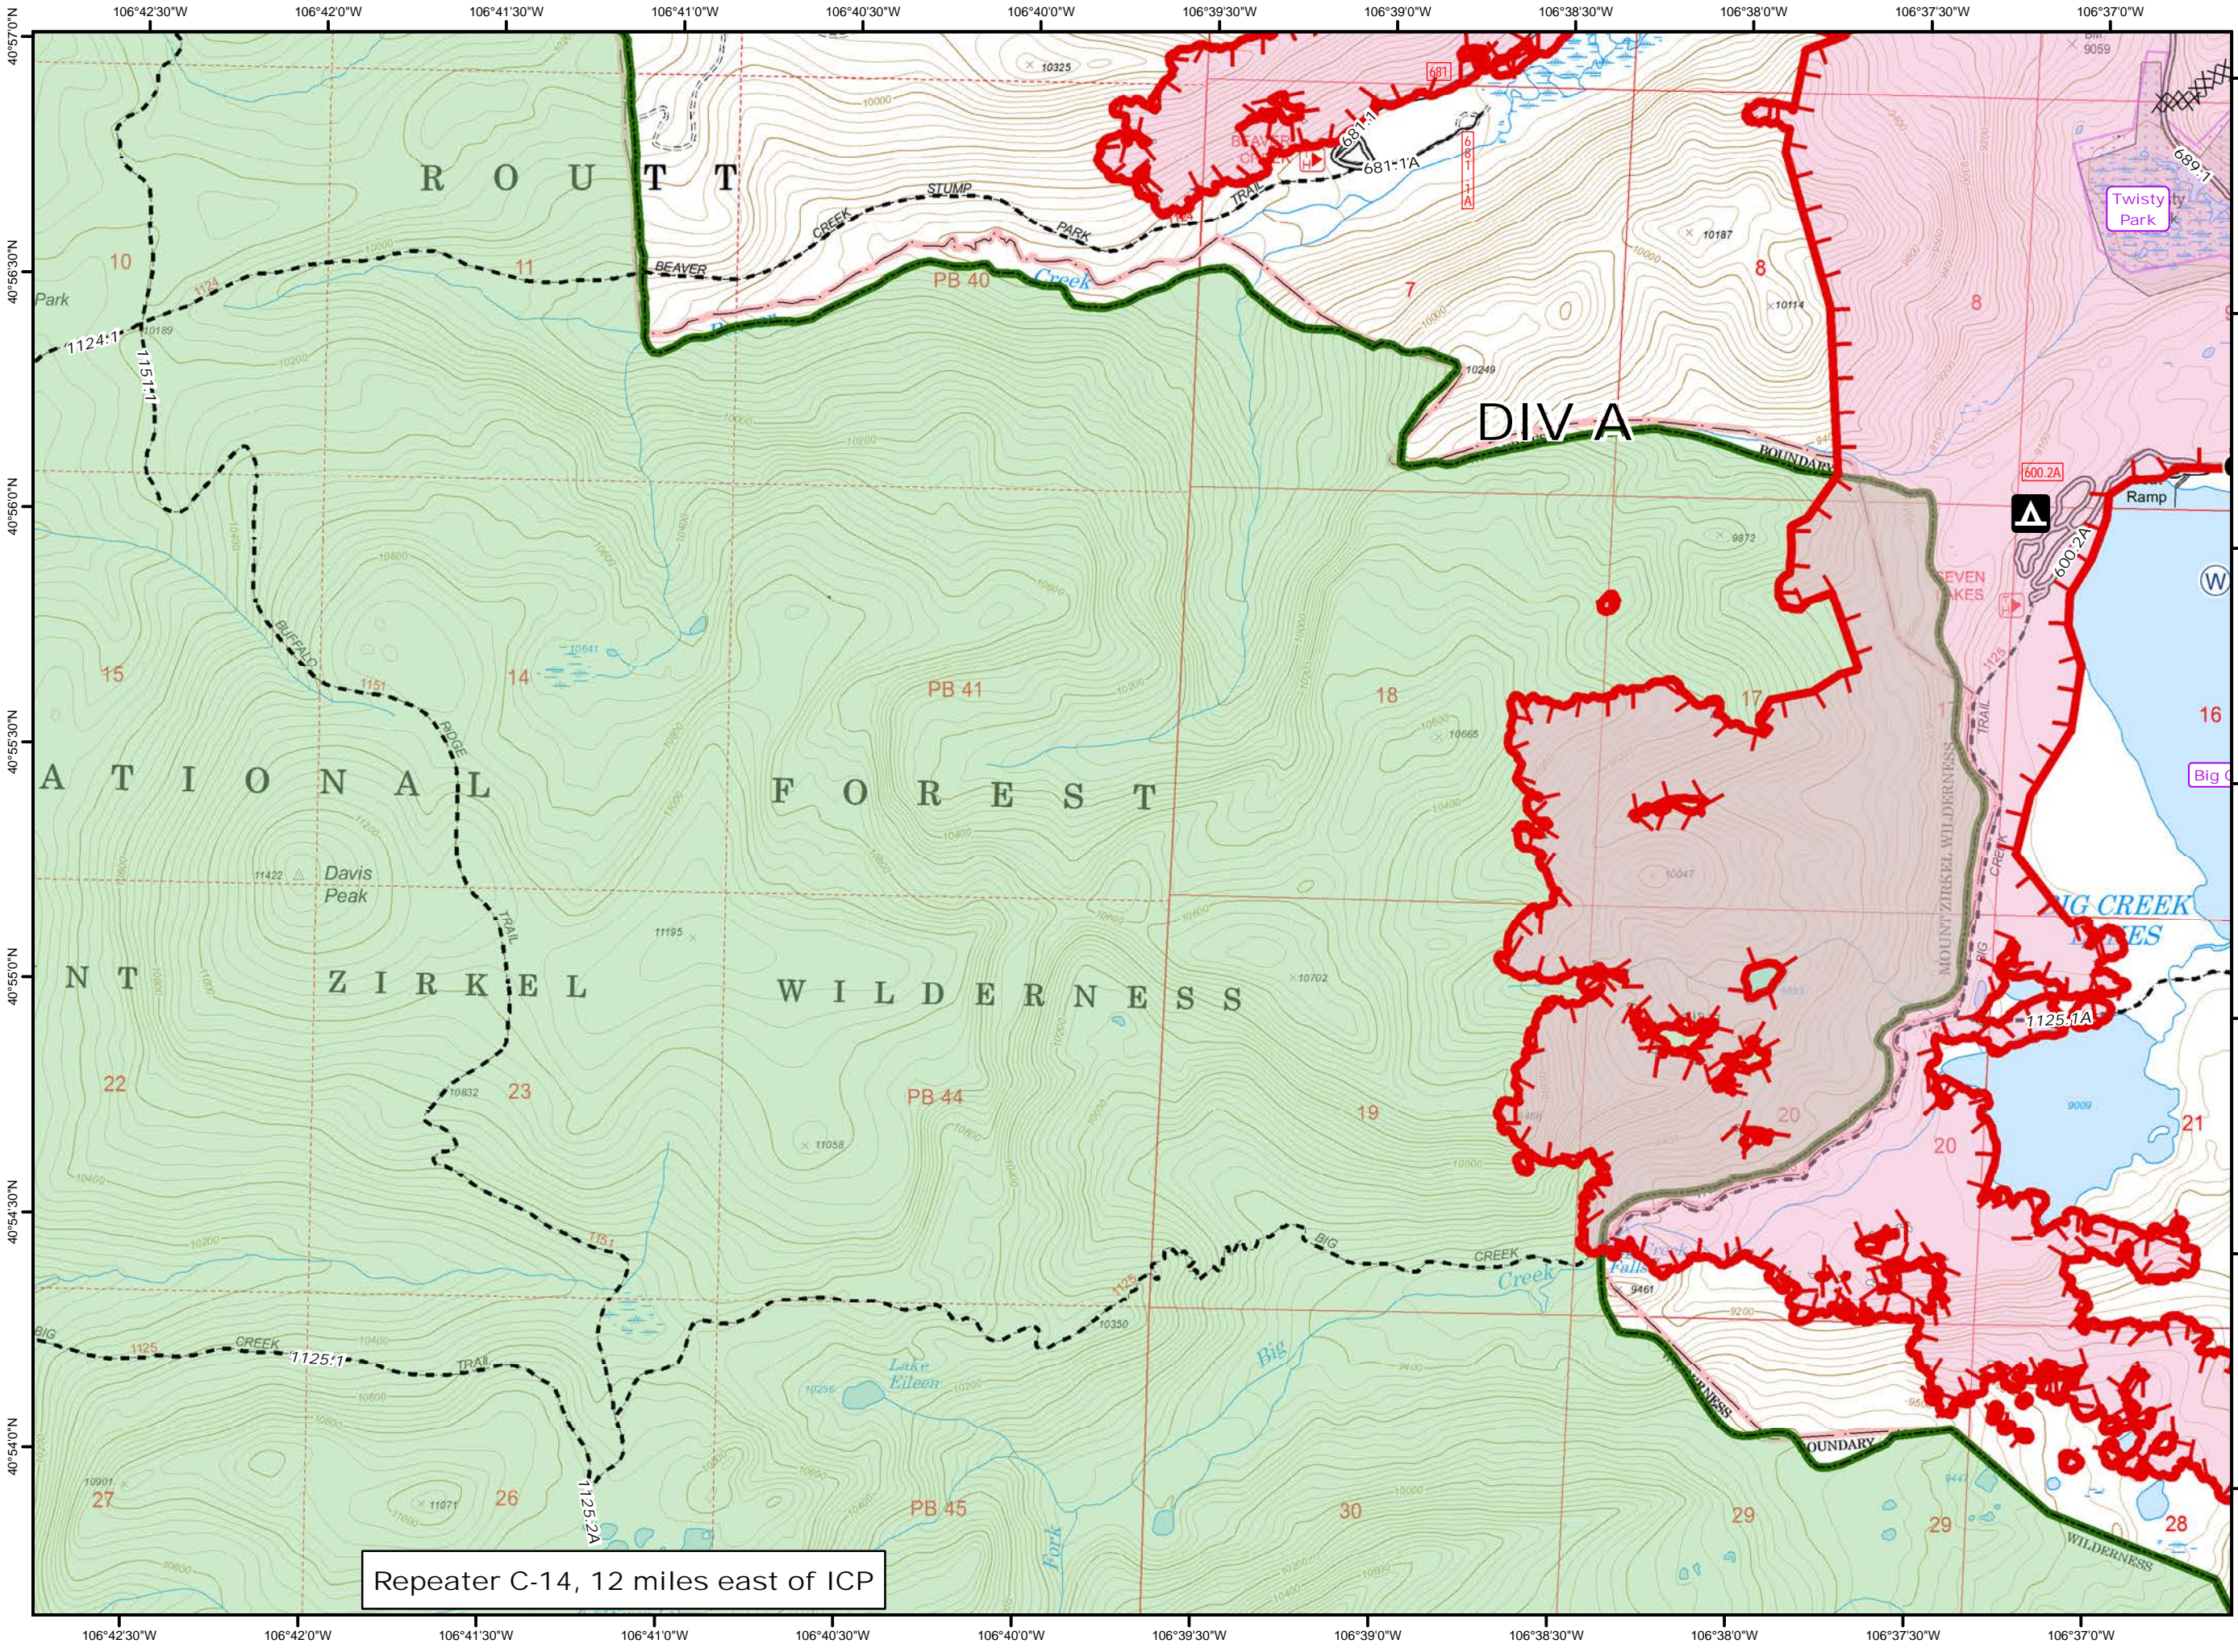

A

Legend

- Uncontrolled Fire Edge
- Completed Dozer Line
- Water Source
- Subdivisions
- Wilderness

Repeater C-14, 12 miles east of ICP