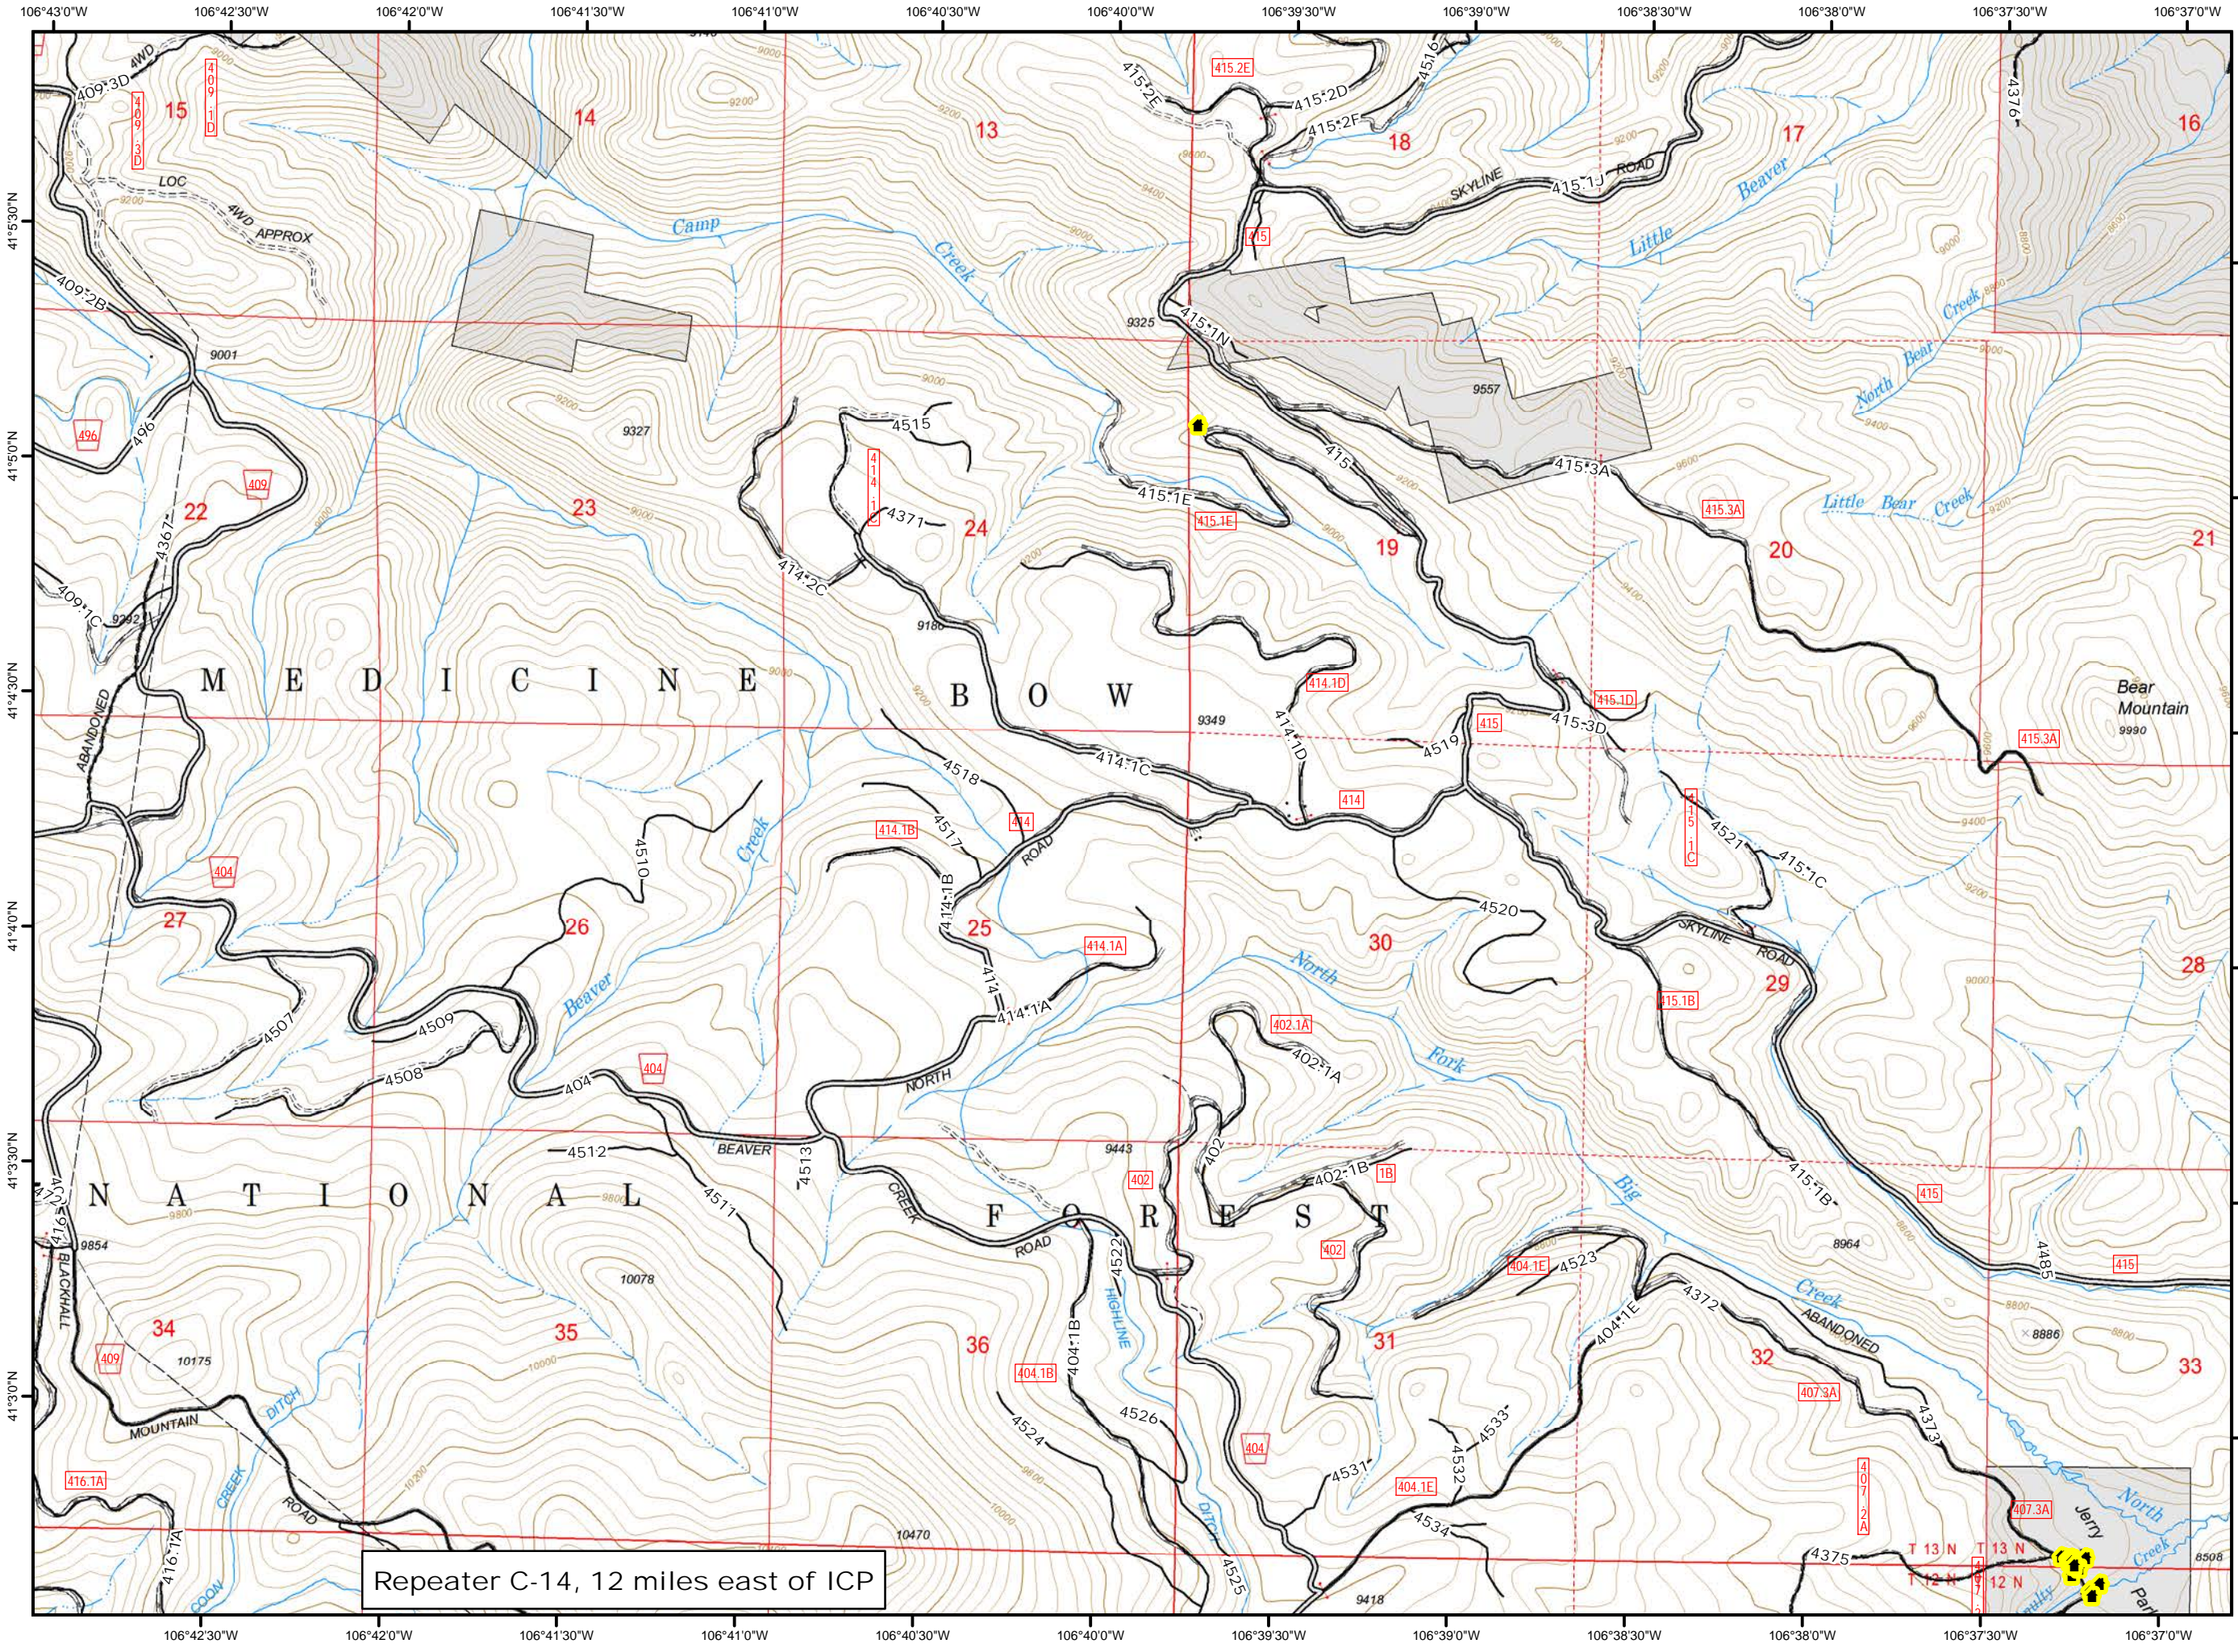

D

Legend

 Buildings

0 0.25 0.5 Miles

Repeater C-14, 12 miles east of ICP