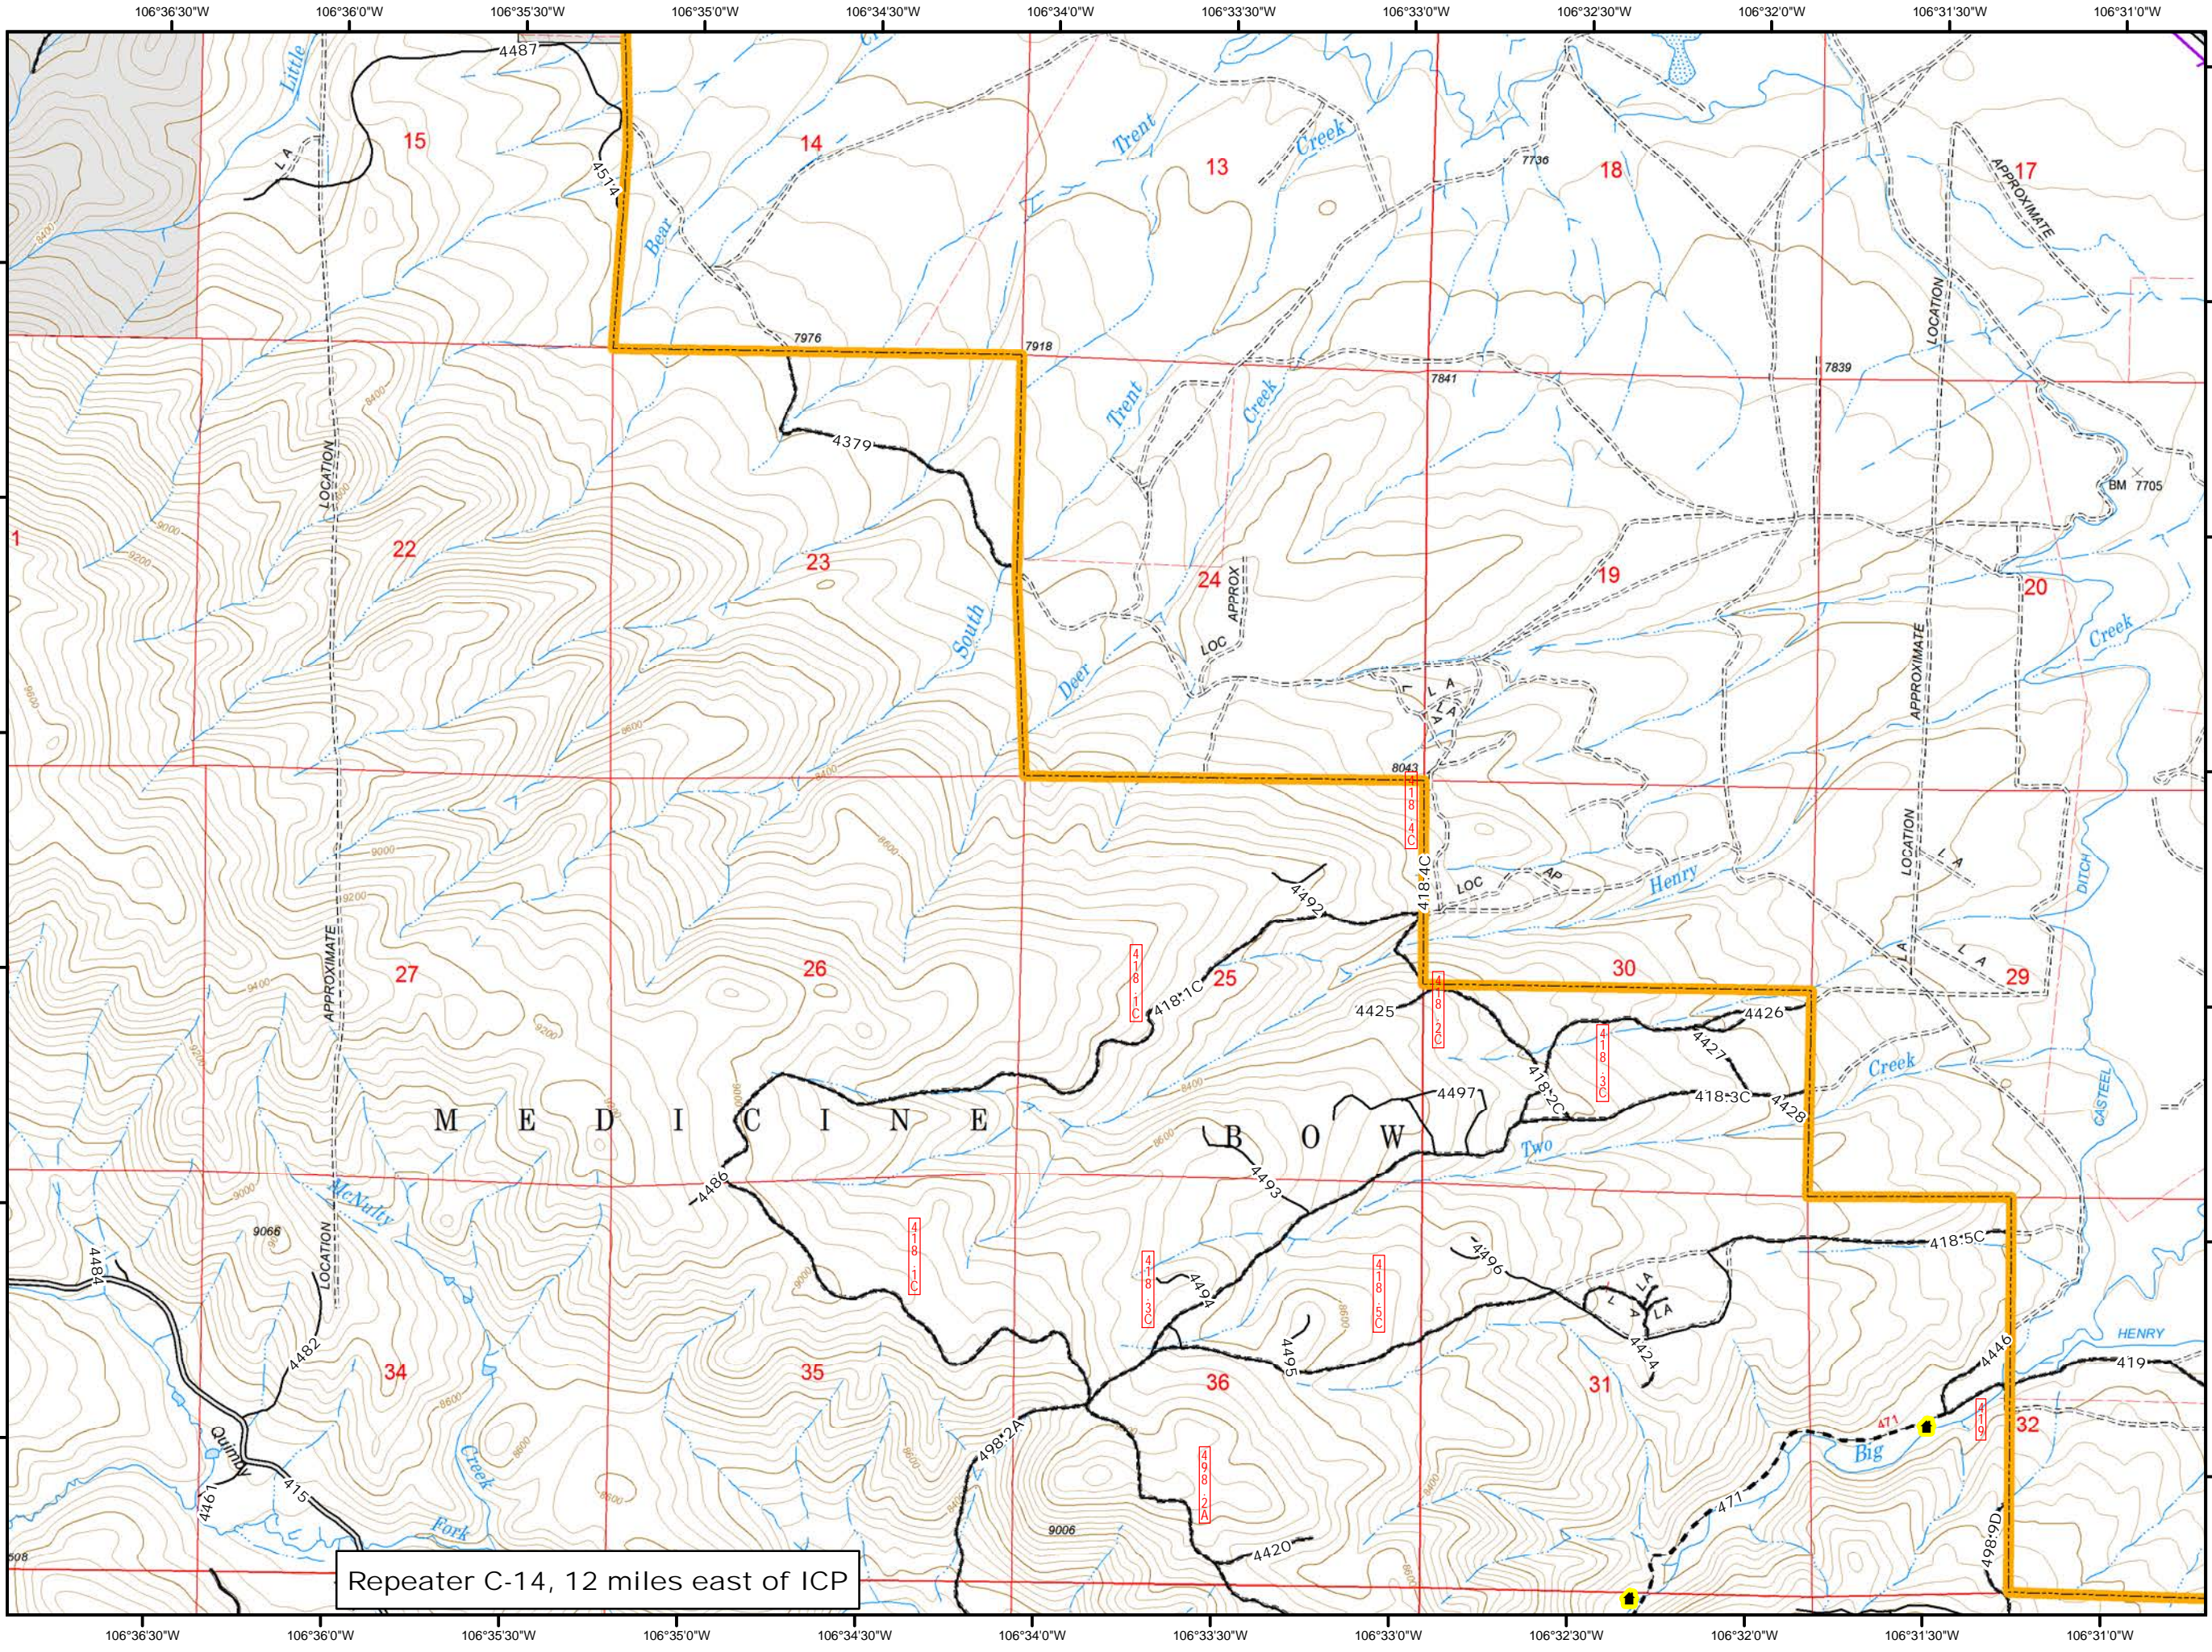

E

Legend

- Buildings
- Powerlines

Repeater C-14, 12 miles east of ICP