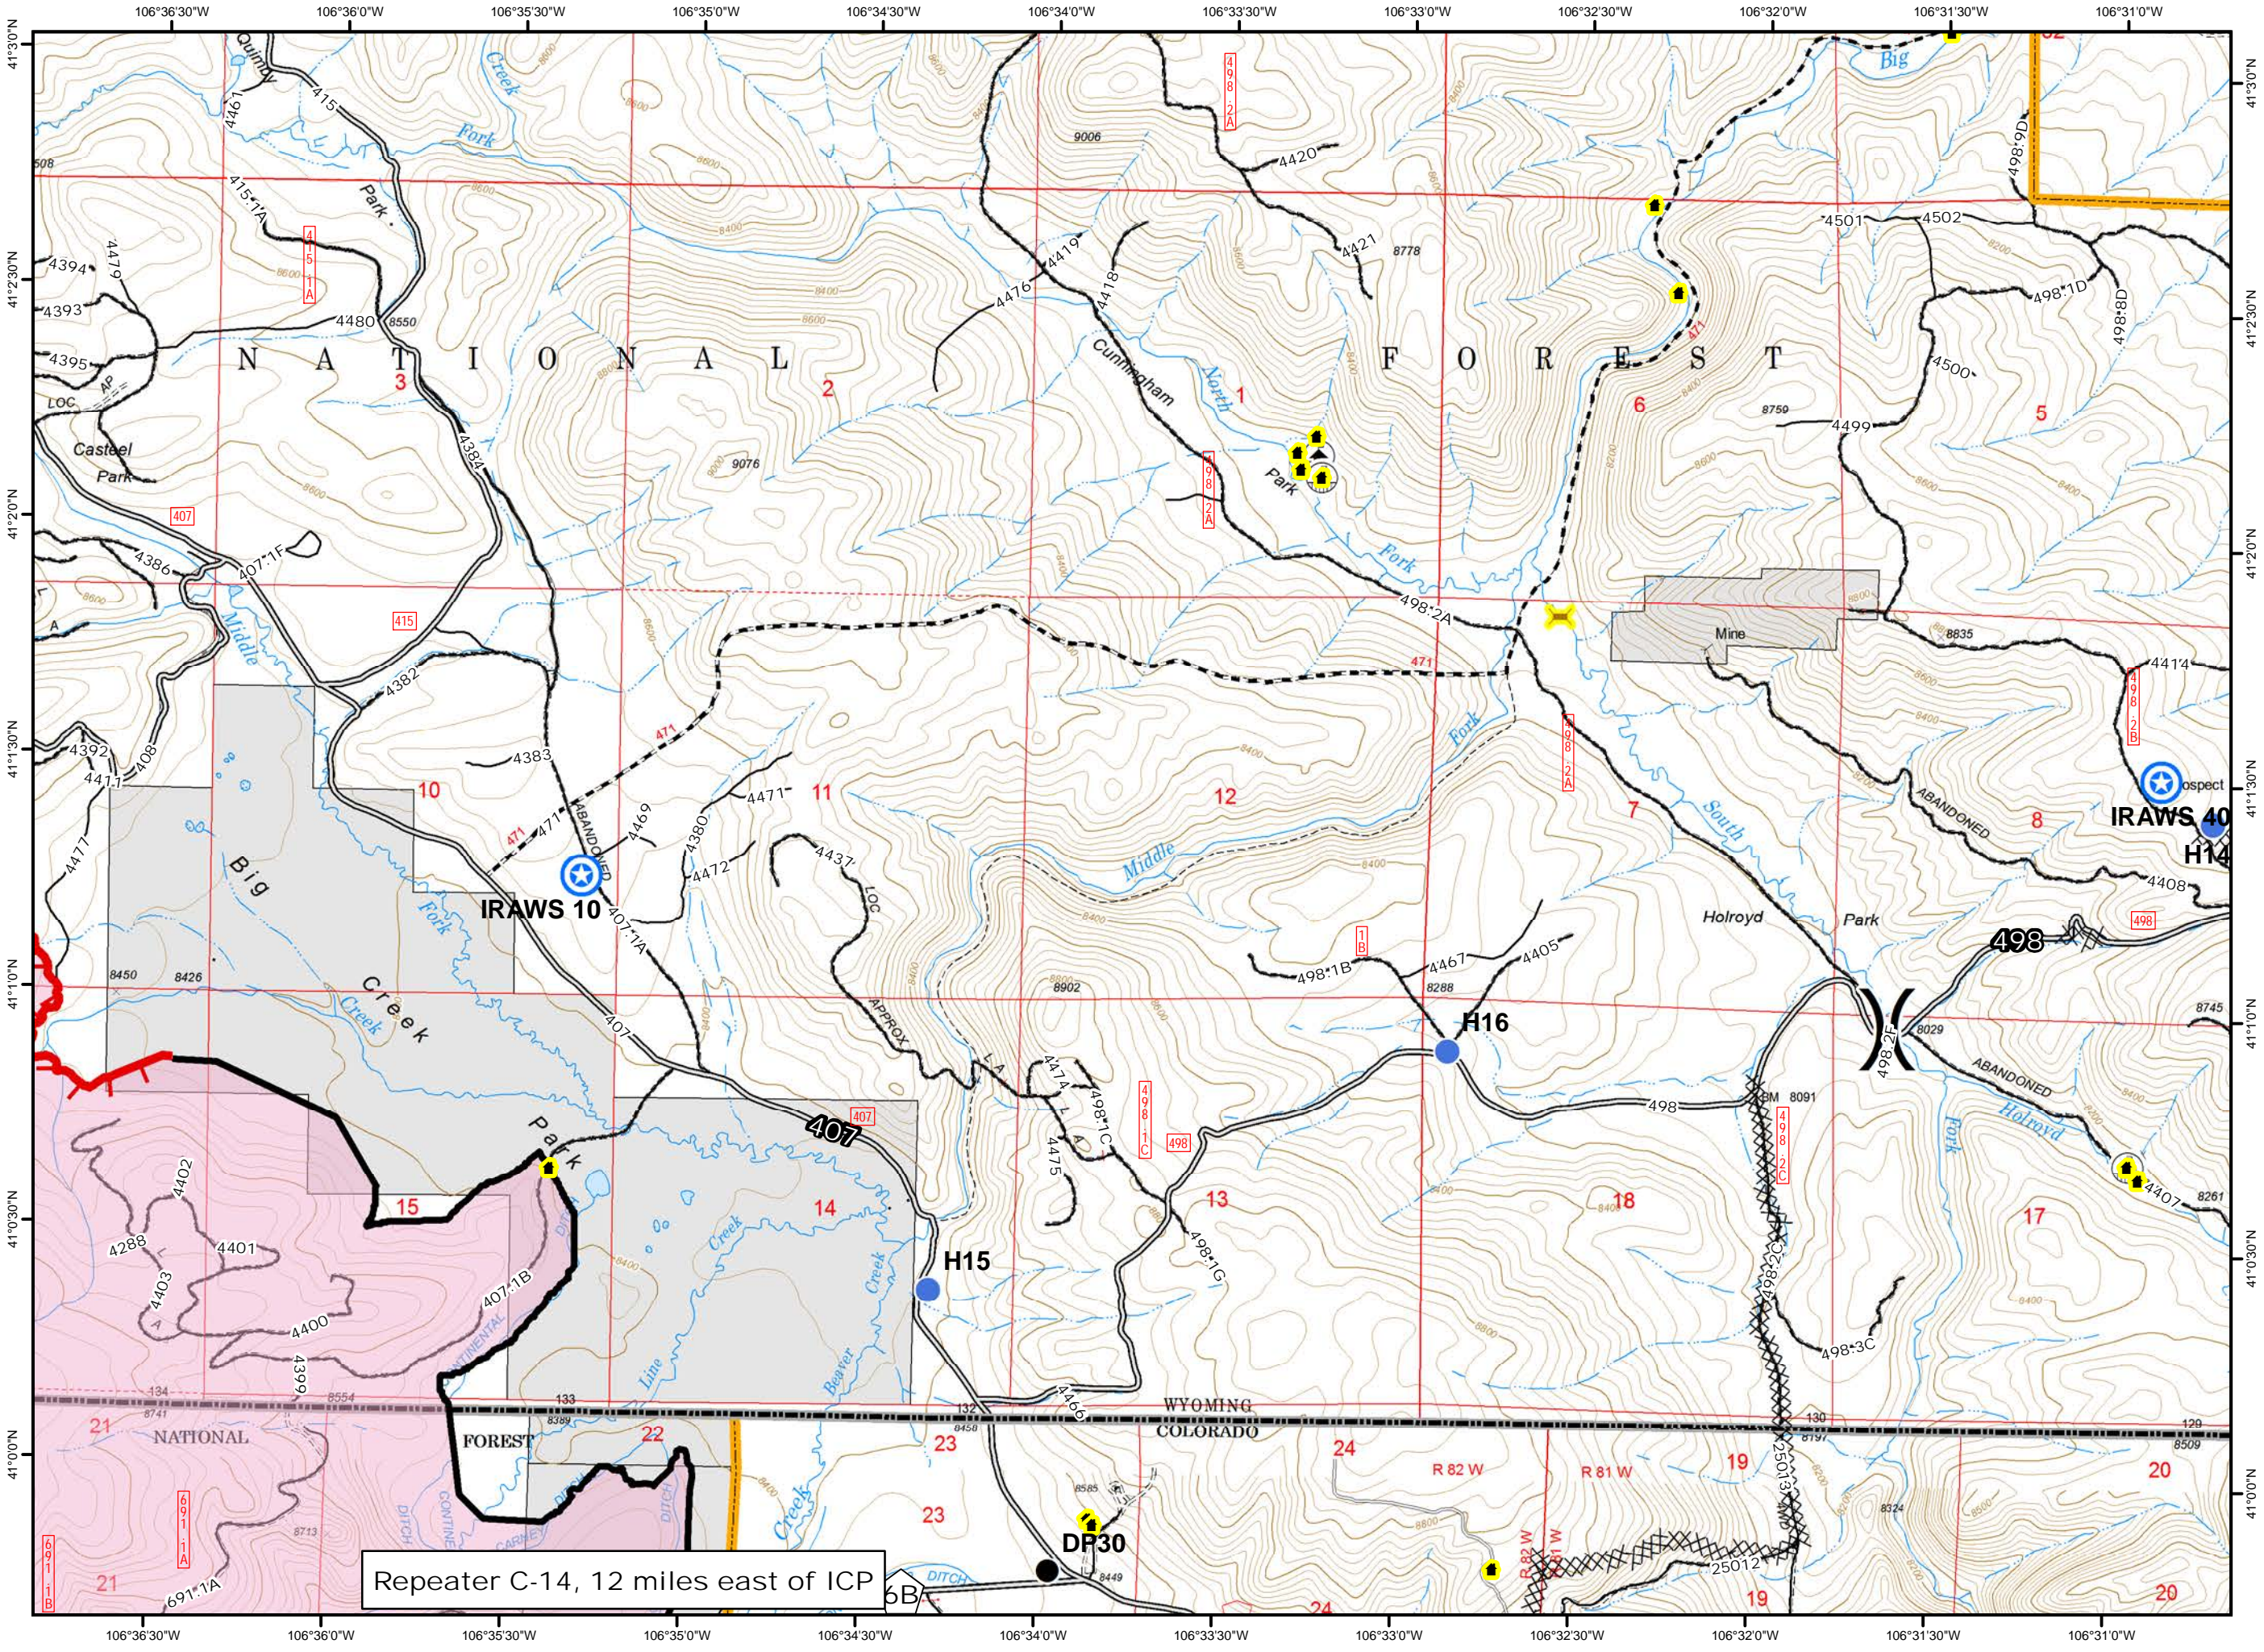

F

Legend

- Uncontrolled Fire Edge
- Completed Dozer Line
- Contained Fire Edge
- Historical Structure
- Helispot
- RAWS
- Buildings