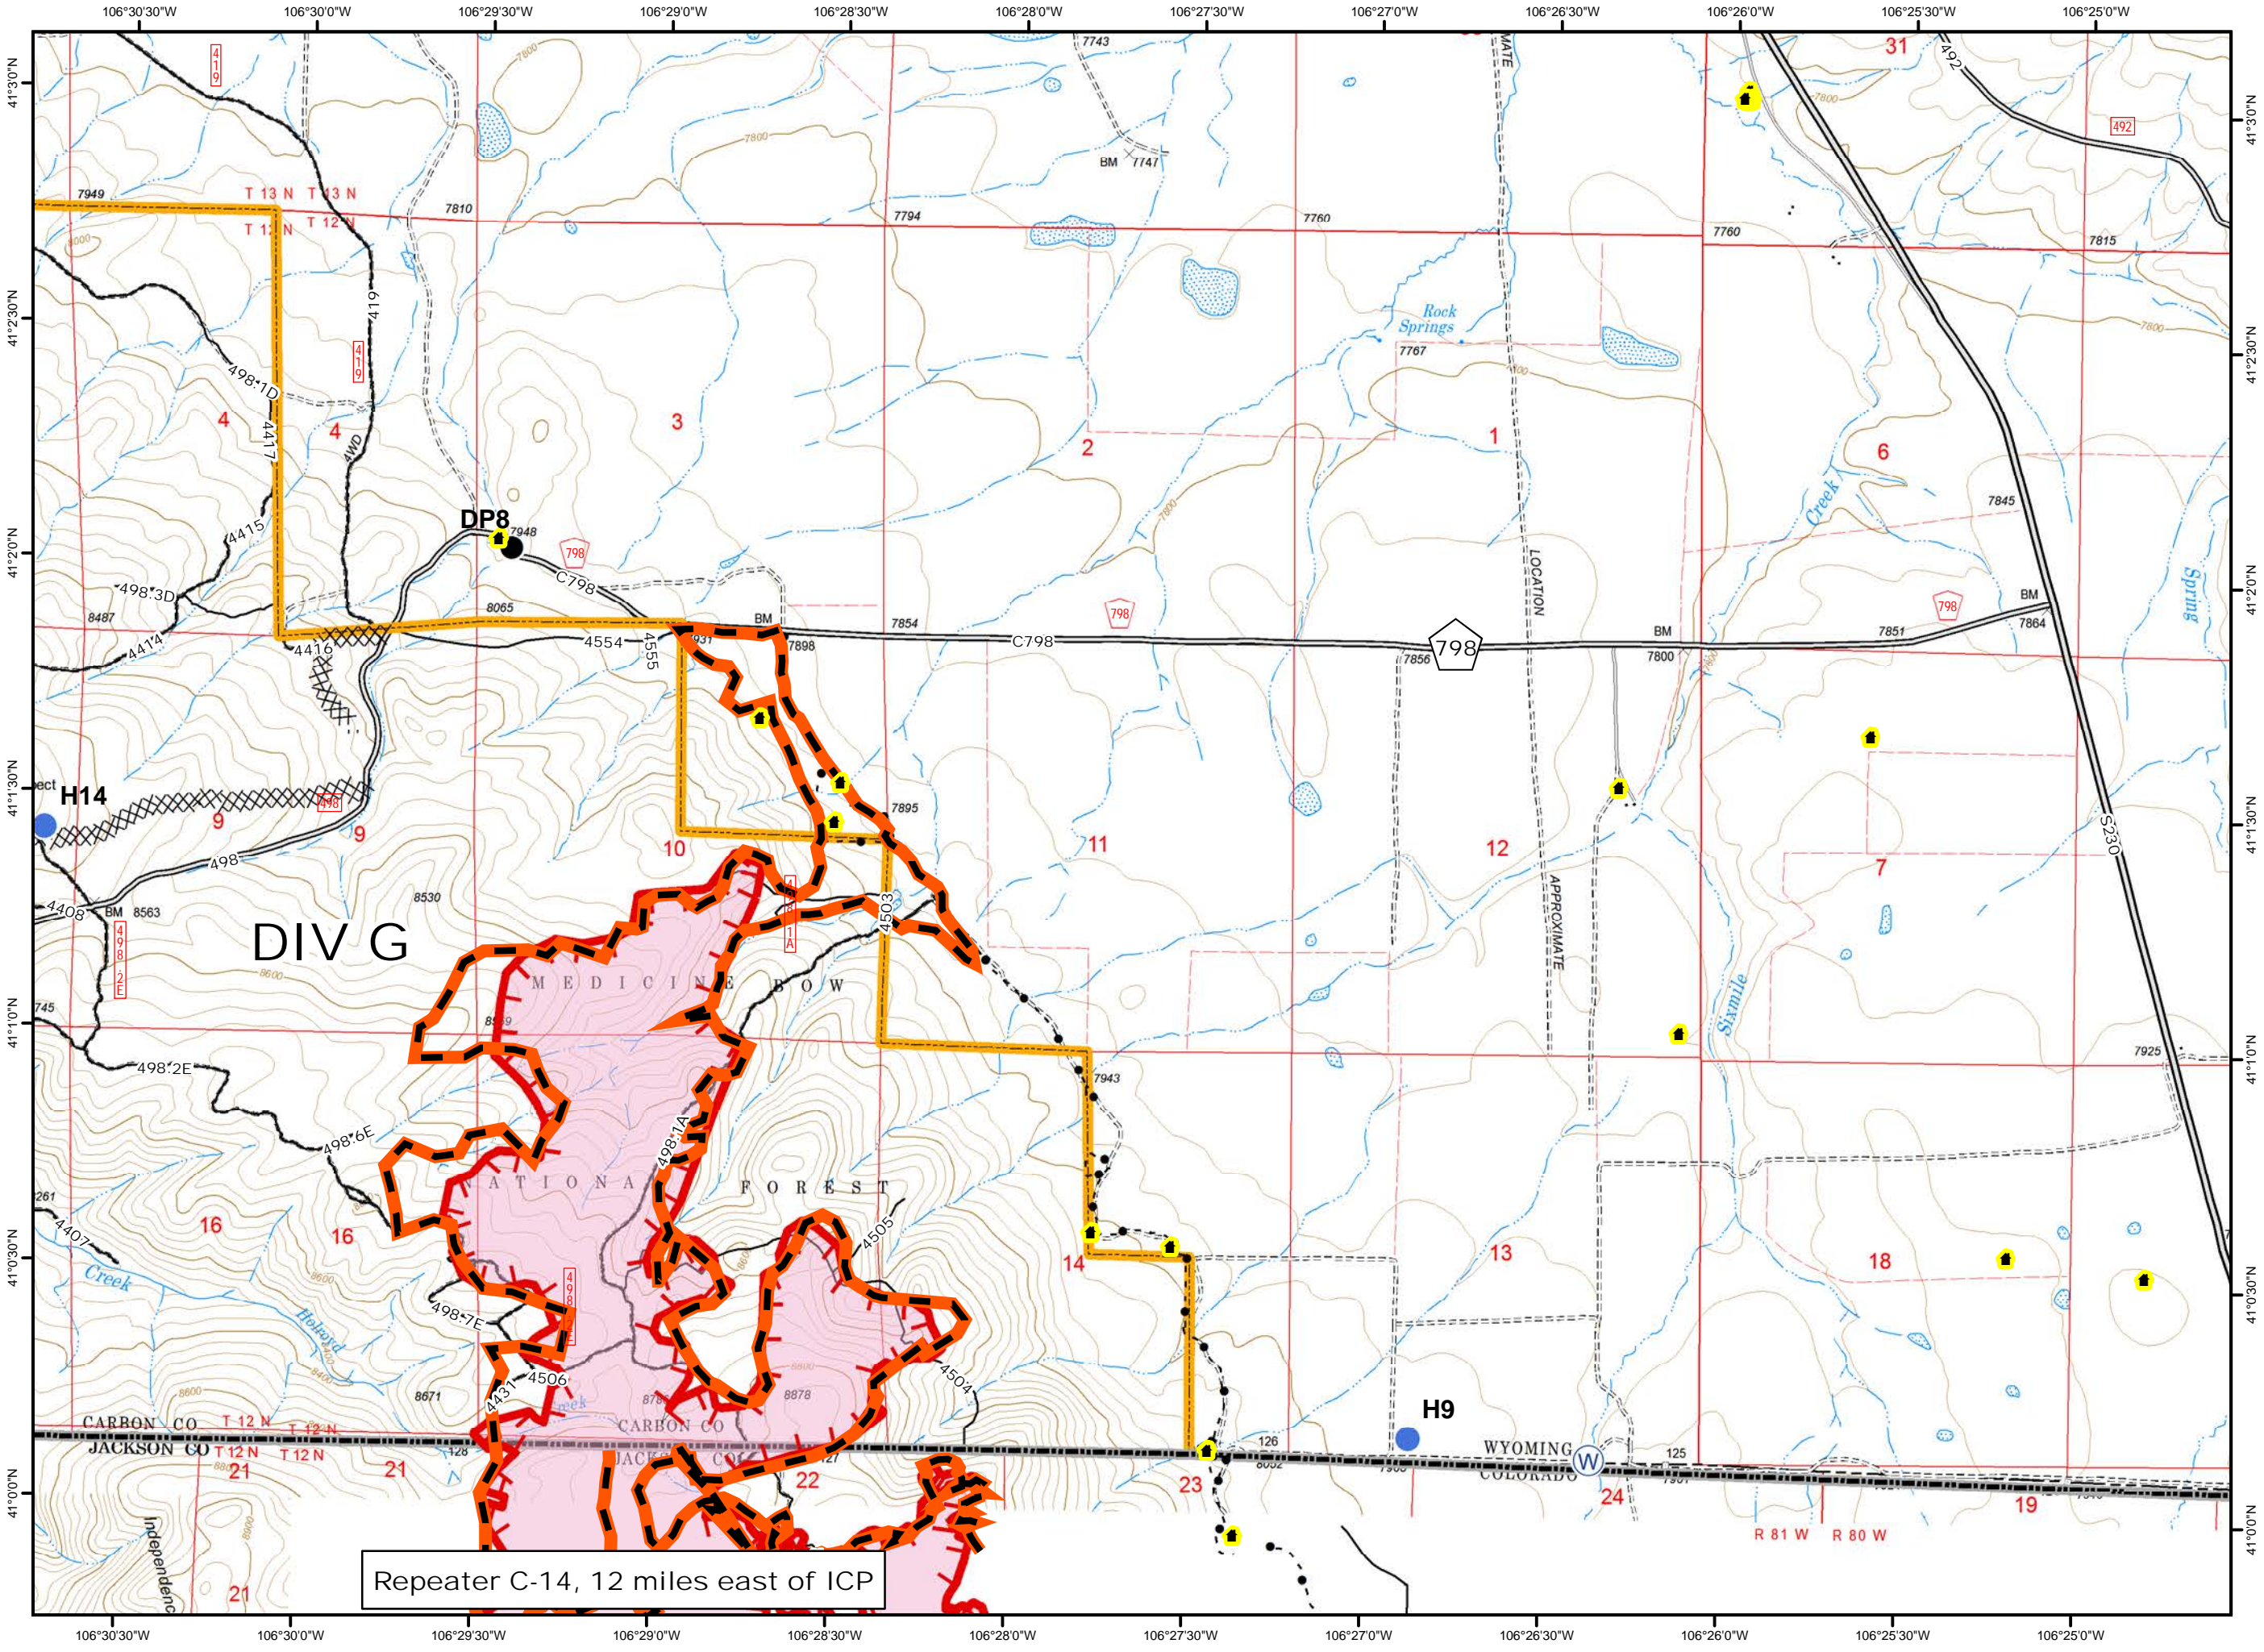

H

Legend

- Uncontrolled Fire Edge
- Completed Dozer Line
- Mastication Line
- Drop Point
- Helispot
- Water Source
- Buildings

0 0.25 0.5 Miles

Repeater C-14, 12 miles east of ICP