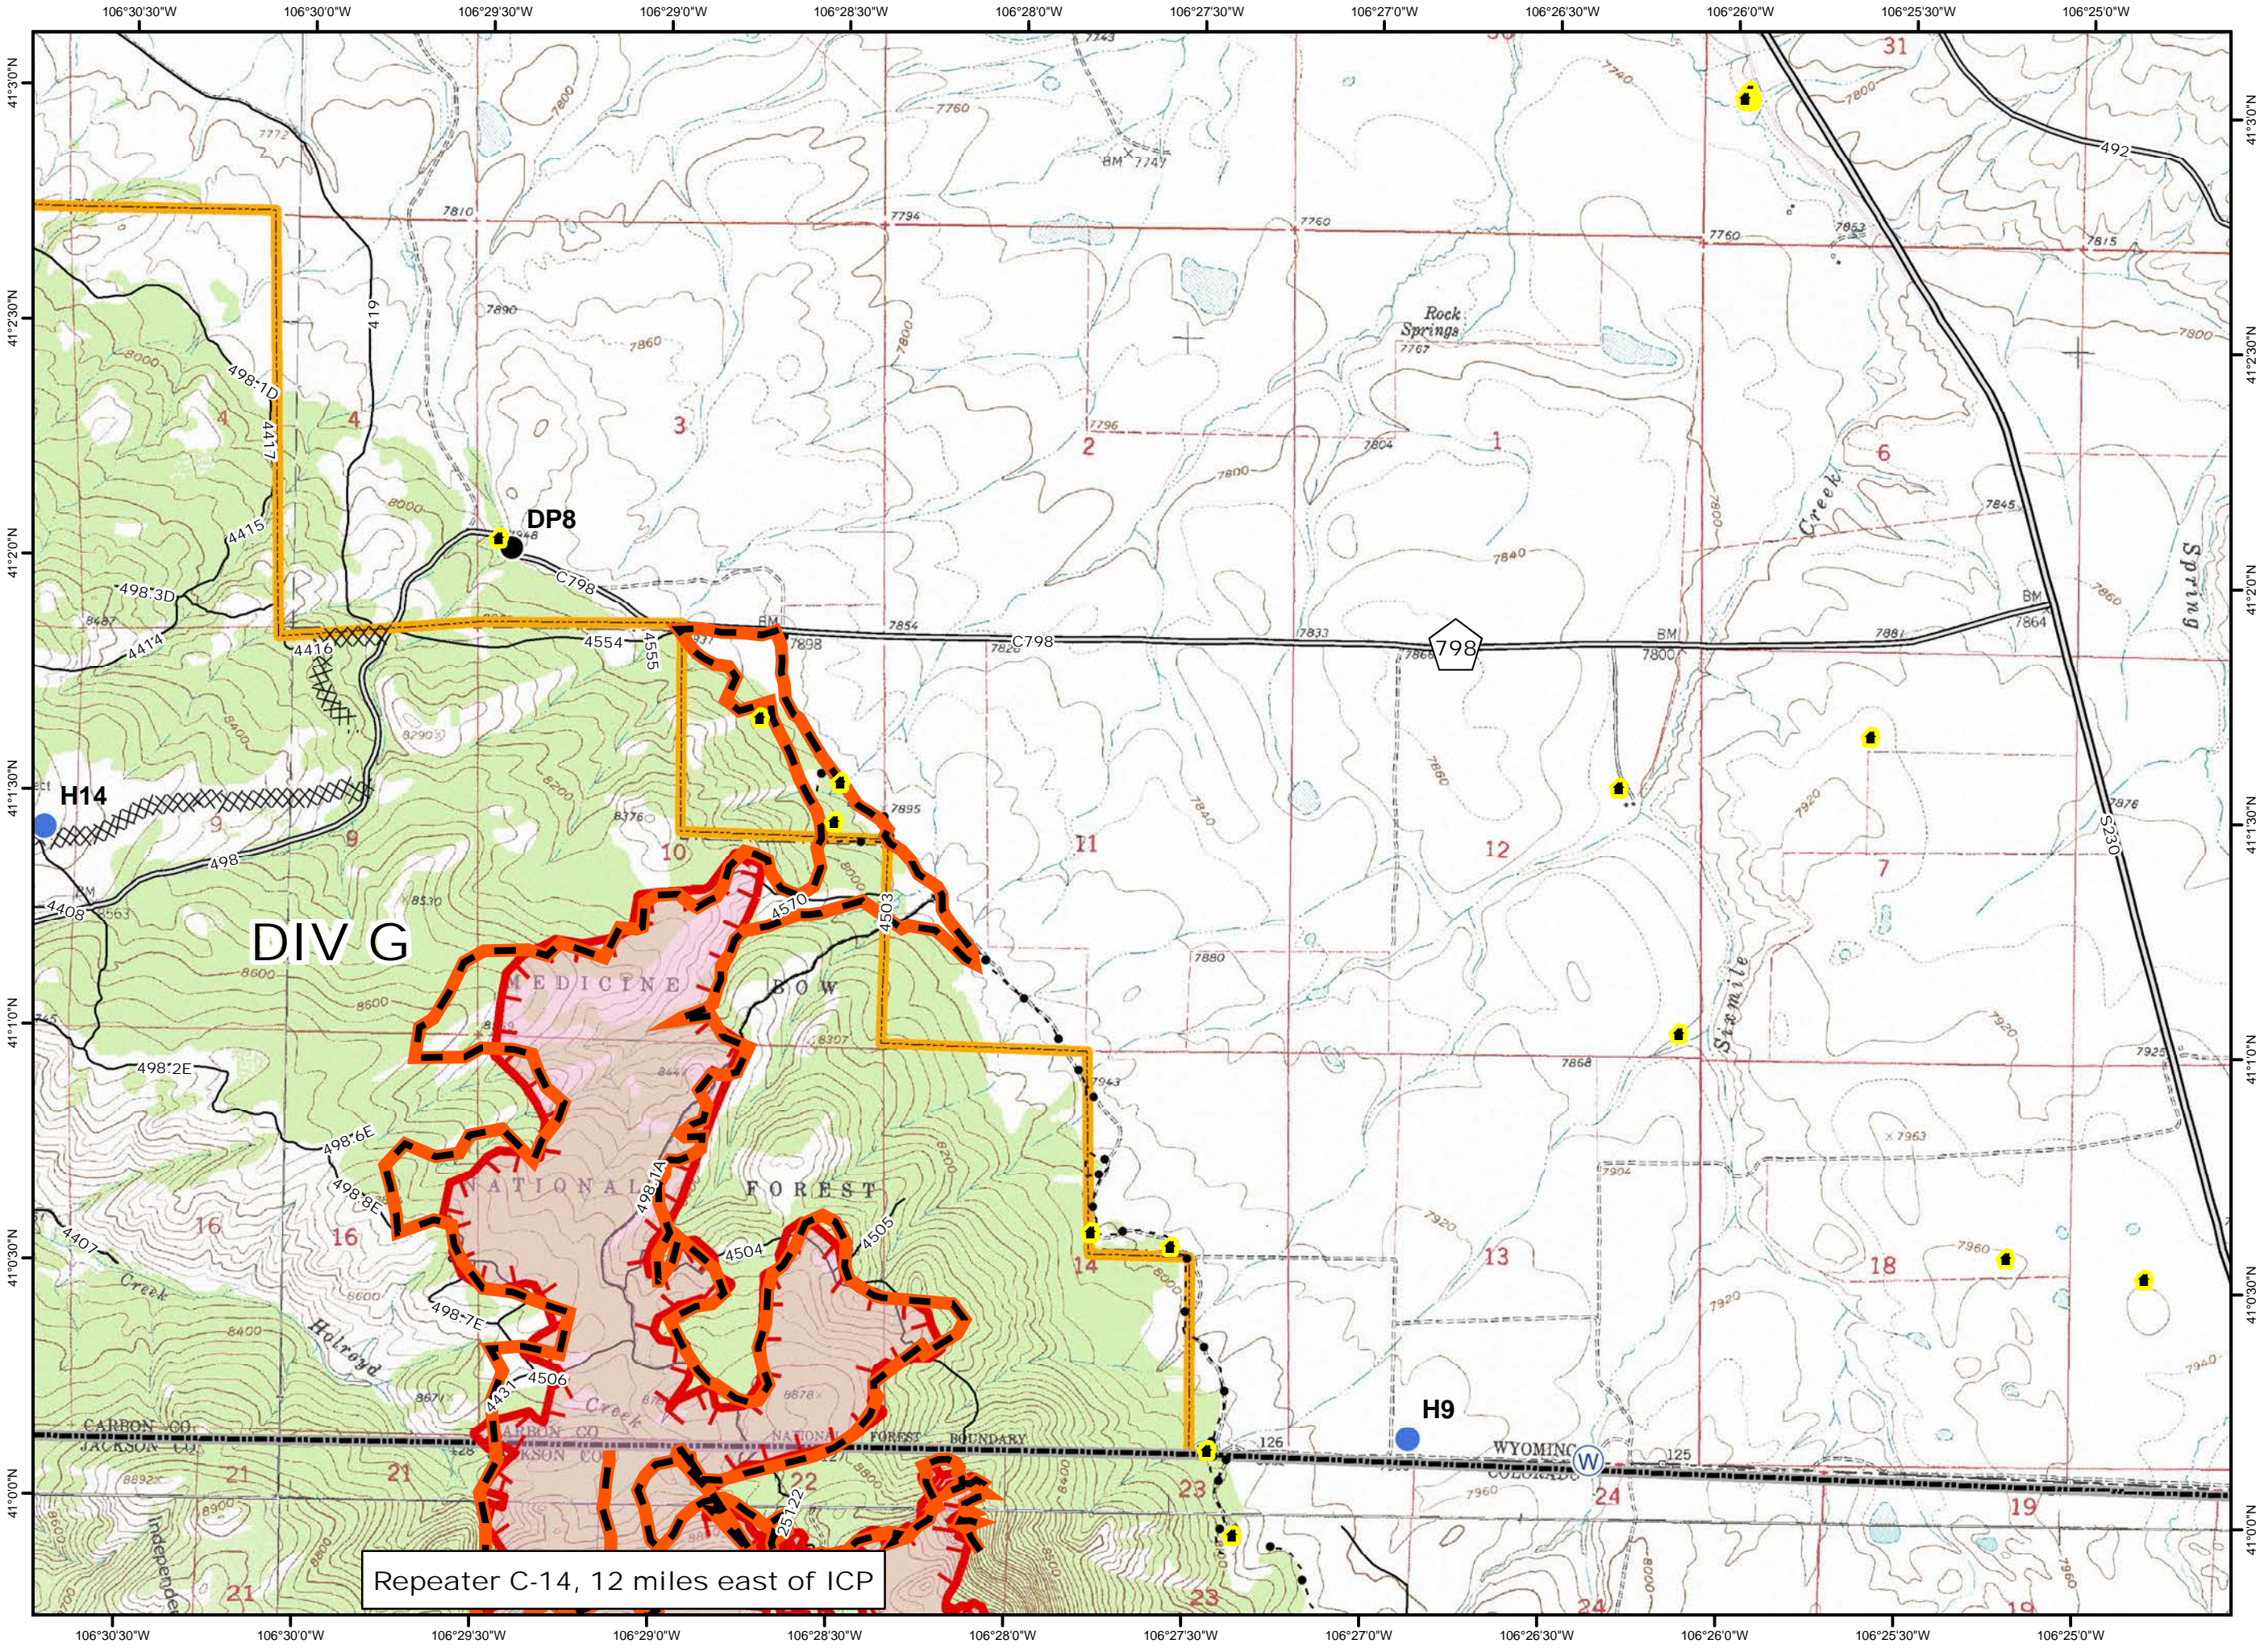

H

Legend

- Uncontrolled Fire Edge
- Completed Dozer Line
- Mastication Line
- Drop Point
- Helispot
- Water Source
- Buildings

Repeater C-14, 12 miles east of ICP