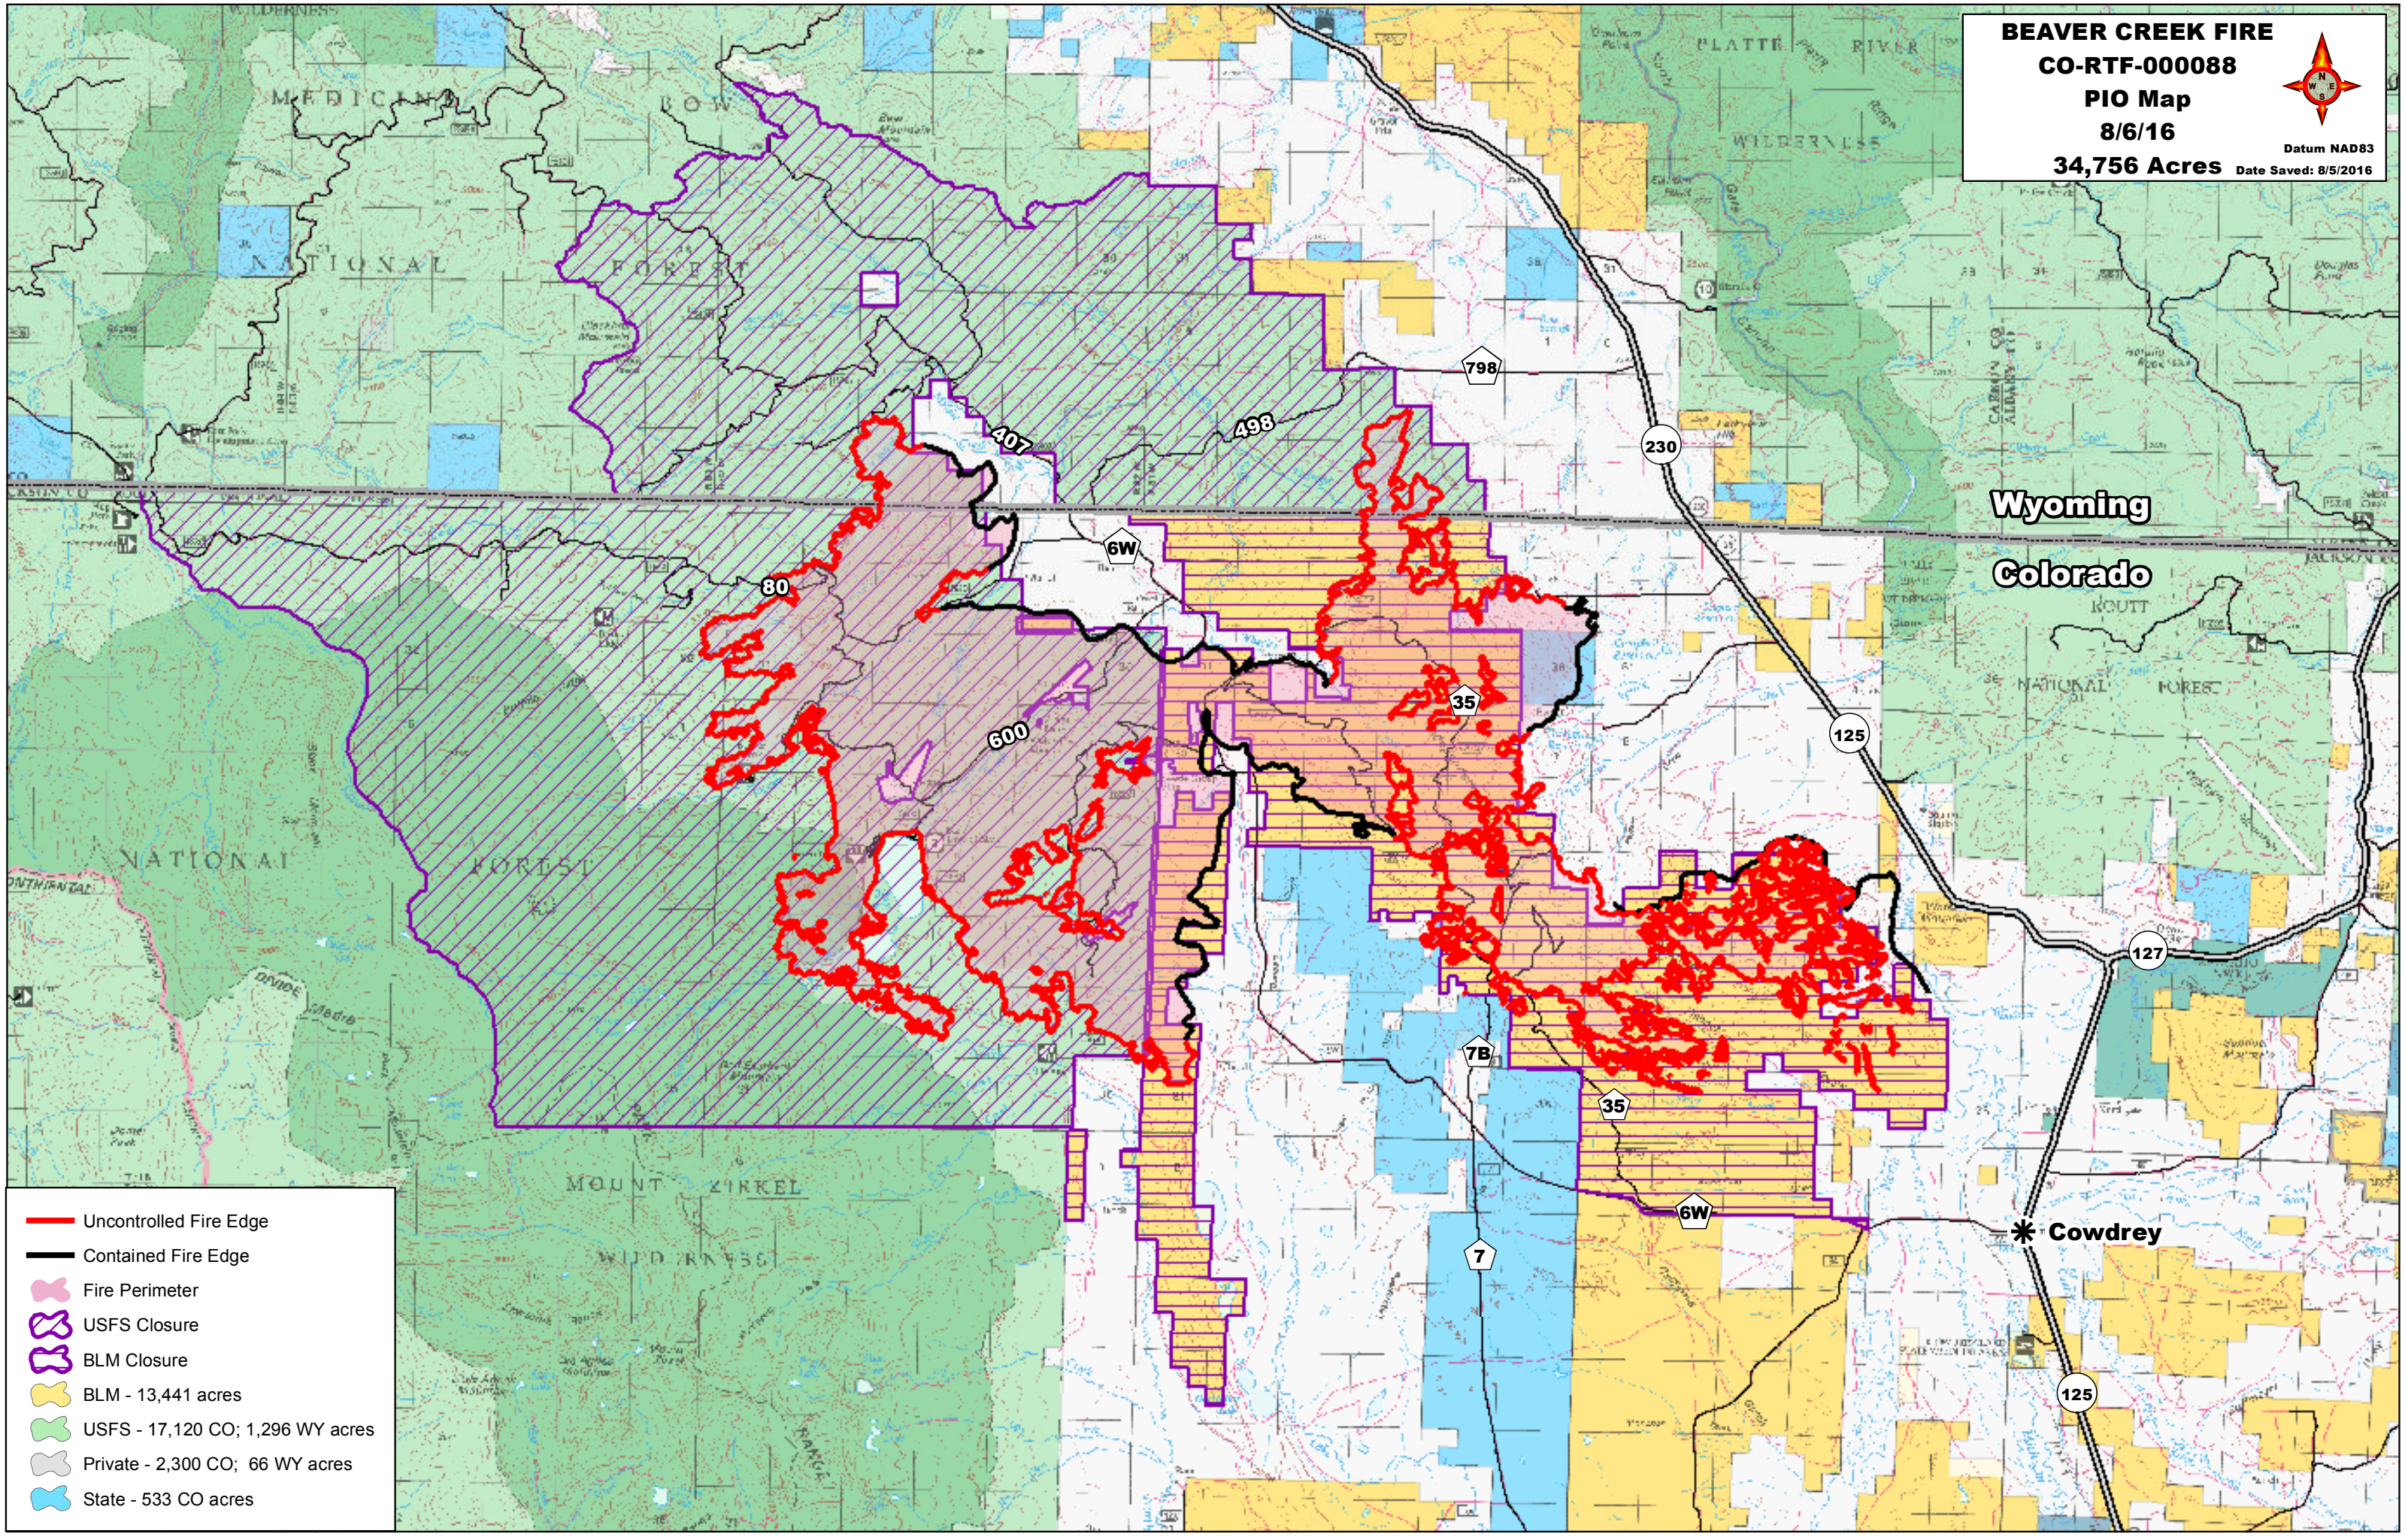

BEAVER CREEK FIRE
CO-RTF-000088
PIO Map
8/6/16
34,756 Acres Datum NAD83
 Date Saved: 8/5/2016

- Uncontrolled Fire Edge
- Contained Fire Edge
- Fire Perimeter
- USFS Closure
- BLM Closure
- BLM - 13,441 acres
- USFS - 17,120 CO; 1,296 WY acres
- Private - 2,300 CO; 66 WY acres
- State - 533 CO acres