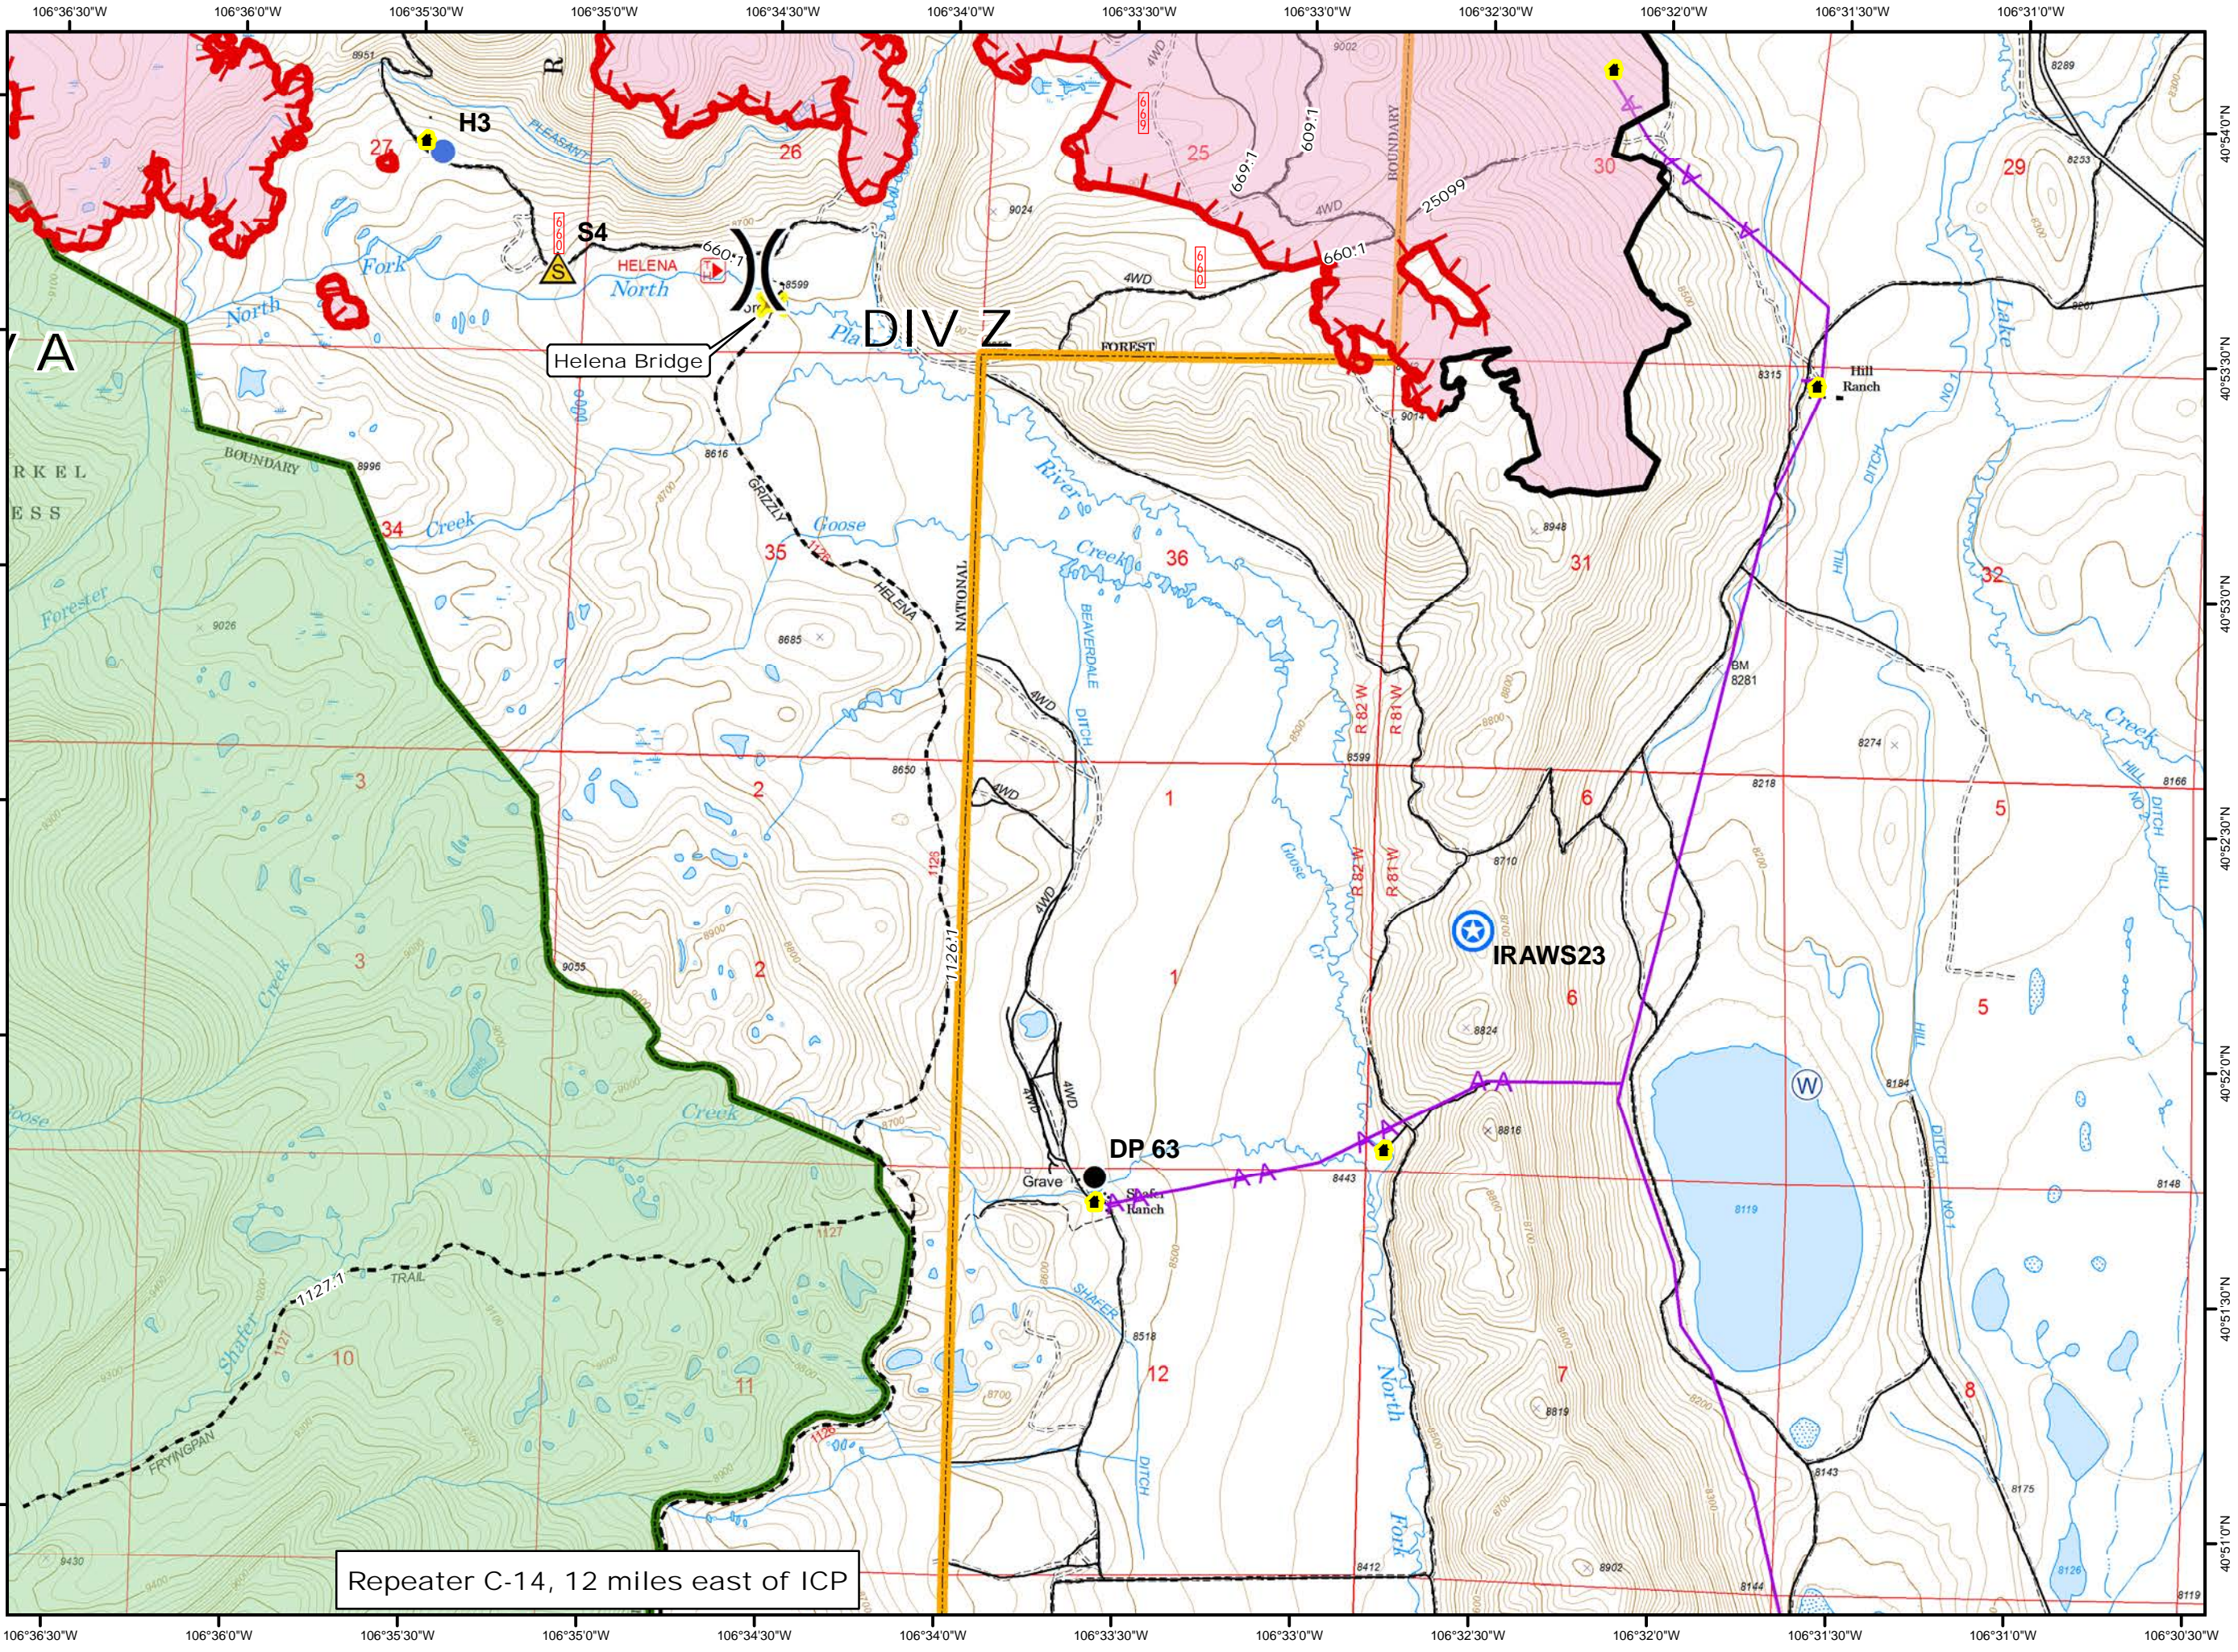

- - - • Mastication Line
- Drop Point
- ⊙ Water Source
- 🏠 Buildings
- ⚡ Powerlines

Repeater C-14, 12 miles east of ICP

F

Legend

- Uncontrolled Fire Edge
- Completed Dozer Line
- Contained Fire Edge
- Mastication Line
- Historical Structure
- Helispot
- RAWS
- Buildings

H

Legend

- Mastication Line
- Drop Point
- Ⓜ Water Source
- 🏠 Buildings
- A— Powerlines

Repeater C-14, 12 miles east of ICP

Legend

- Mastication Line
- (W) Water Source
- 🏠 Buildings
- ⚡ Powerlines
- 🌿 Wilderness

Repeater C-14, 12 miles east of ICP

J

Legend

- Uncontrolled Fire Edge
- Completed Dozer Line
- Mastication Line
- Drop Point
- Helispot
- Water Source
- Buildings

Legend

- Uncontrolled Fire Edge
- Completed Dozer Line
- Contained Fire Edge
- Drop Point
- Helispot
- Water Source
- Buildings
- Powerlines
- Subdivisions
- Wilderness

Repeater C-14, 12 miles east of ICP

R

Legend

- Uncontrolled Fire Edge
- Contained Fire Edge
- Drop Point
- Helispot
- Safety Zone
- Water Source
- RAWS
- Buildings
- Powerlines
- Wilderness

Repeater C-14, 12 miles east of ICP