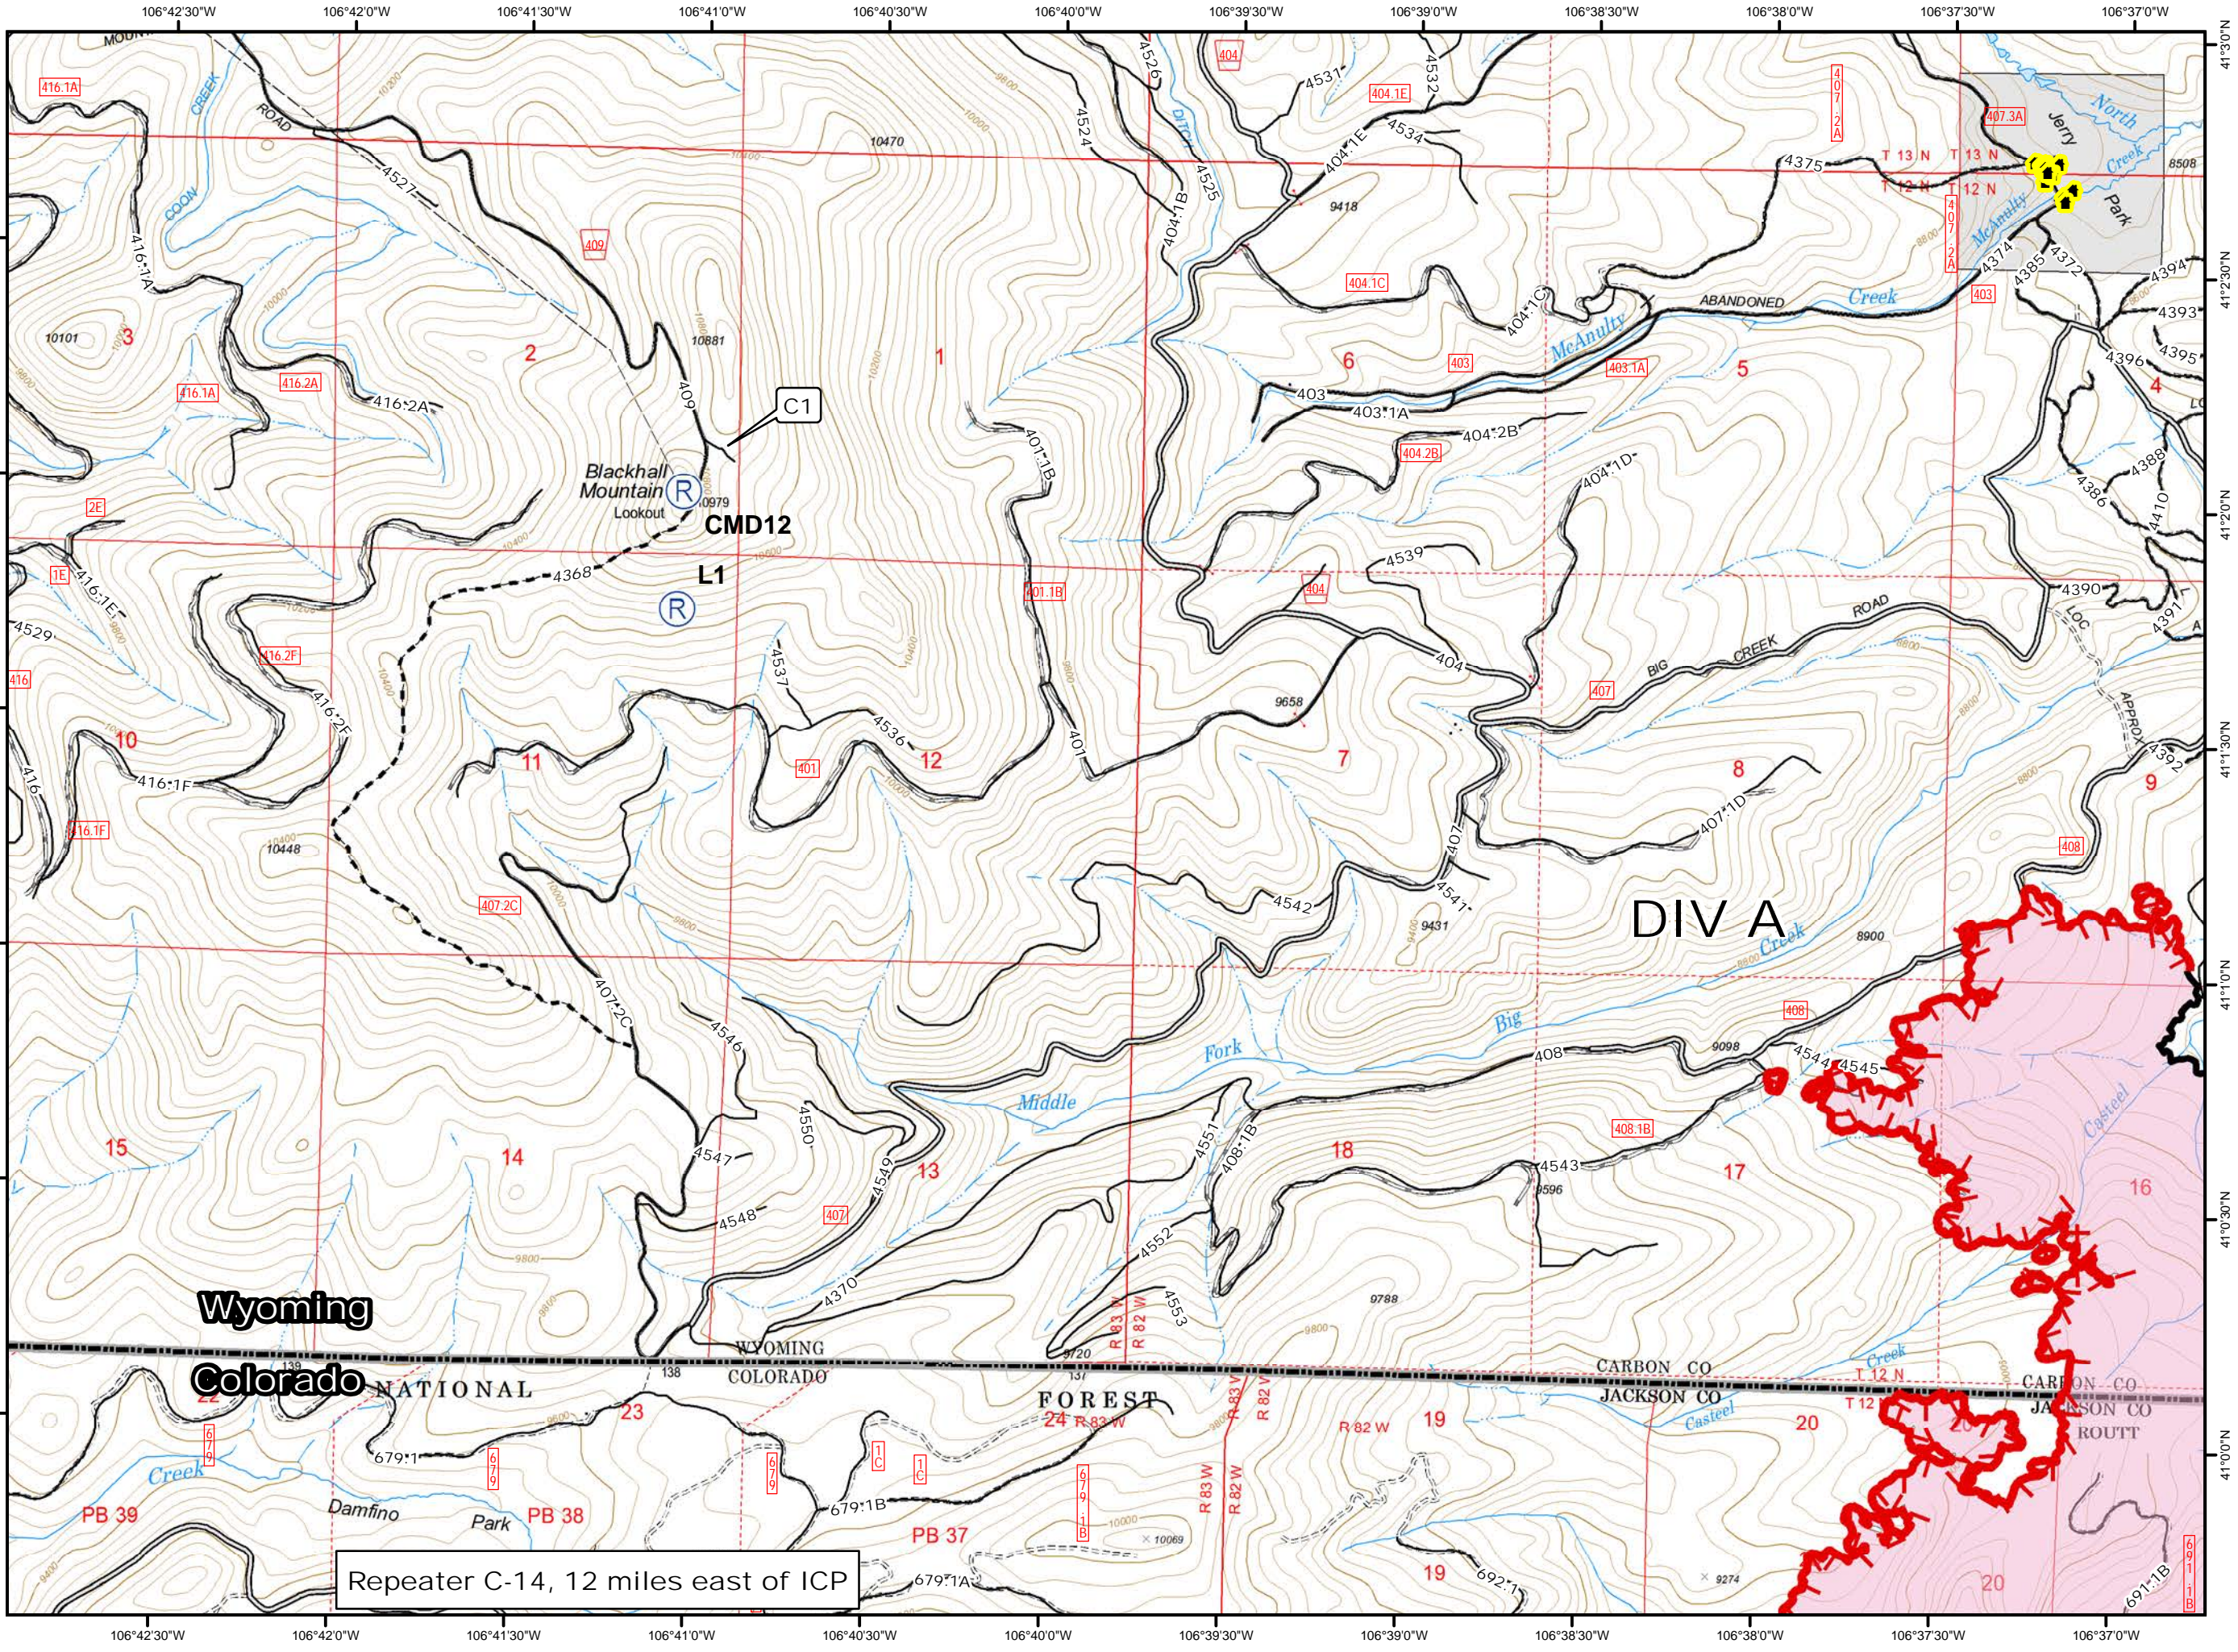

Legend

- Uncontrolled Fire Edge
- Contained Fire Edge
- Repeater
- Buildings