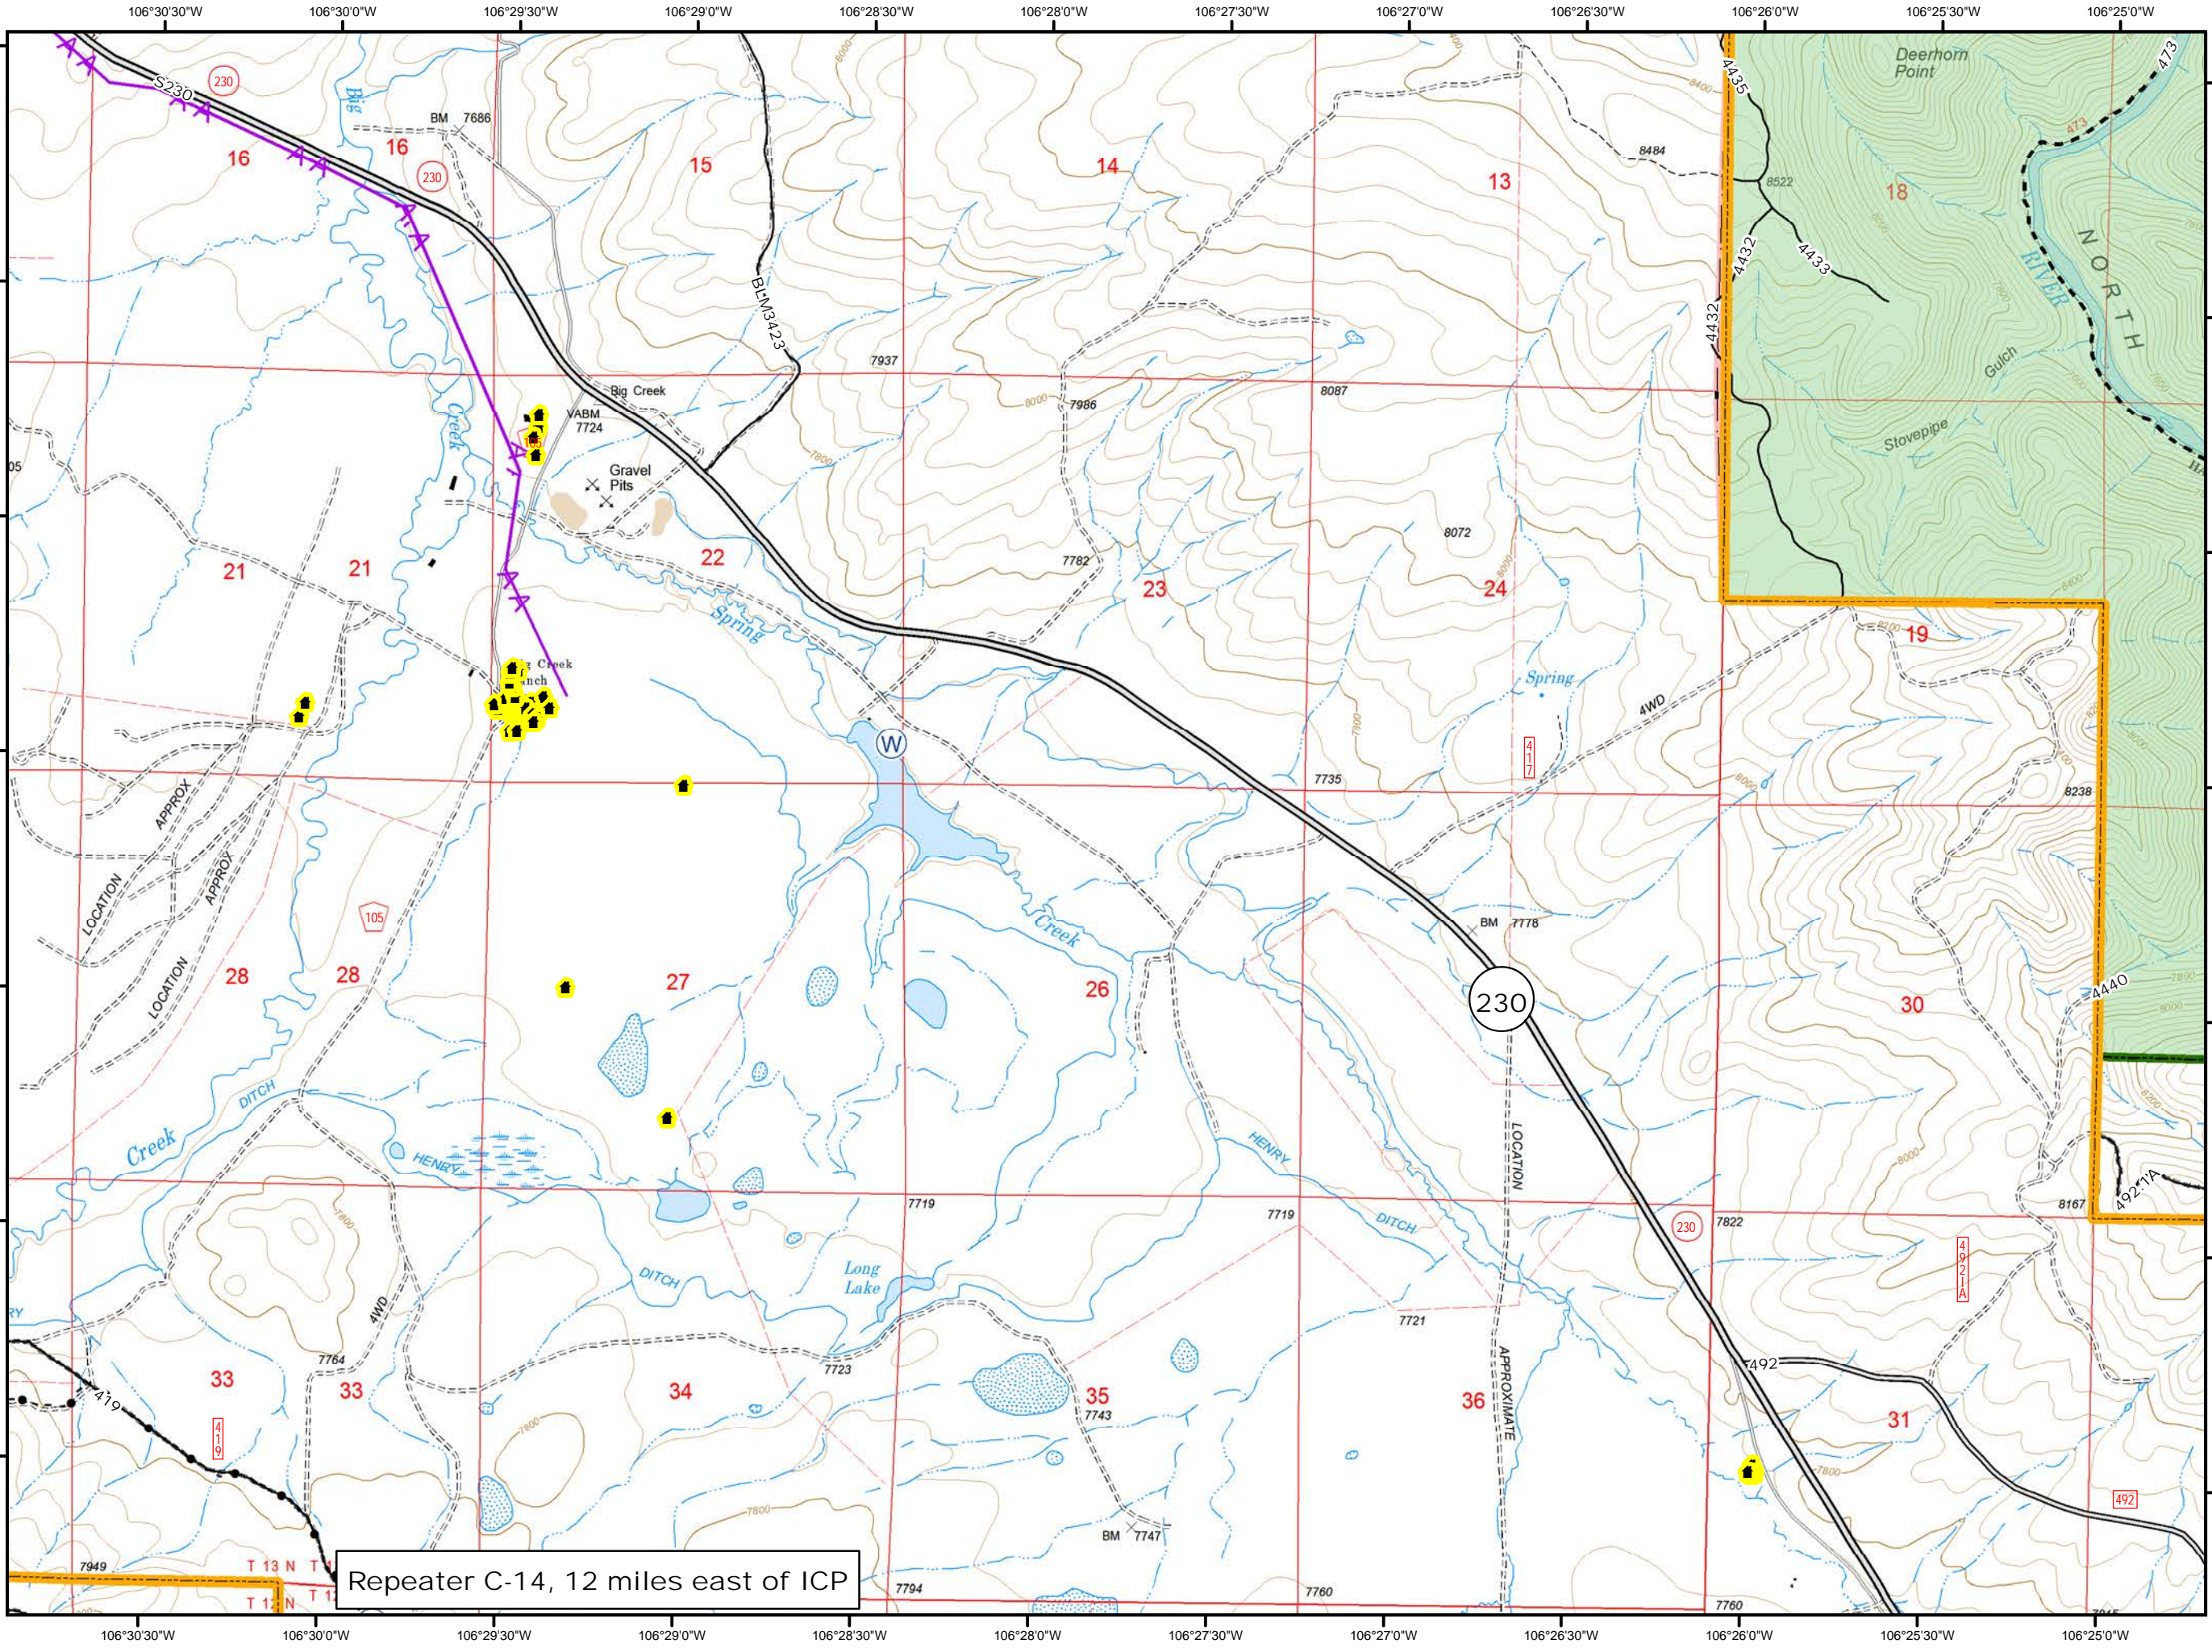

- - - • Mastication Line
- Drop Point
- ⊙ Water Source
- 🏠 Buildings
- ⚡ Powerlines

Repeater C-14, 12 miles east of ICP

F

Legend

- Uncontrolled Fire Edge
- Completed Dozer Line
- Contained Fire Edge
- Mastication Line
- Historical Structure
- Helispot
- RAWS
- Buildings

Repeater C-14, 12 miles east of ICP

G

Legend

- Uncontrolled Fire Edge
- Completed Dozer Line
- Contained Fire Edge
- Drop Point
- Helispot
- Buildings
- Subdivisions
- Fuel Treatments

Repeater C-14, 12 miles east of ICP

H

Legend

- Mastication Line
- Drop Point
- Ⓜ Water Source
- 🏠 Buildings
- A— Powerlines

Repeater C-14, 12 miles east of ICP

Legend

- Mastication Line
- (W) Water Source
- 🏠 Buildings
- ⚡ Powerlines
- 🌿 Wilderness

Repeater C-14, 12 miles east of ICP

J

Legend

- Uncontrolled Fire Edge
- Completed Dozer Line
- Mastication Line
- Drop Point
- Helispot
- Water Source
- Buildings

Legend

- Uncontrolled Fire Edge
- Completed Dozer Line
- Contained Fire Edge
- Drop Point
- Helispot
- Water Source
- Buildings
- Powerlines
- Subdivisions
- Wilderness