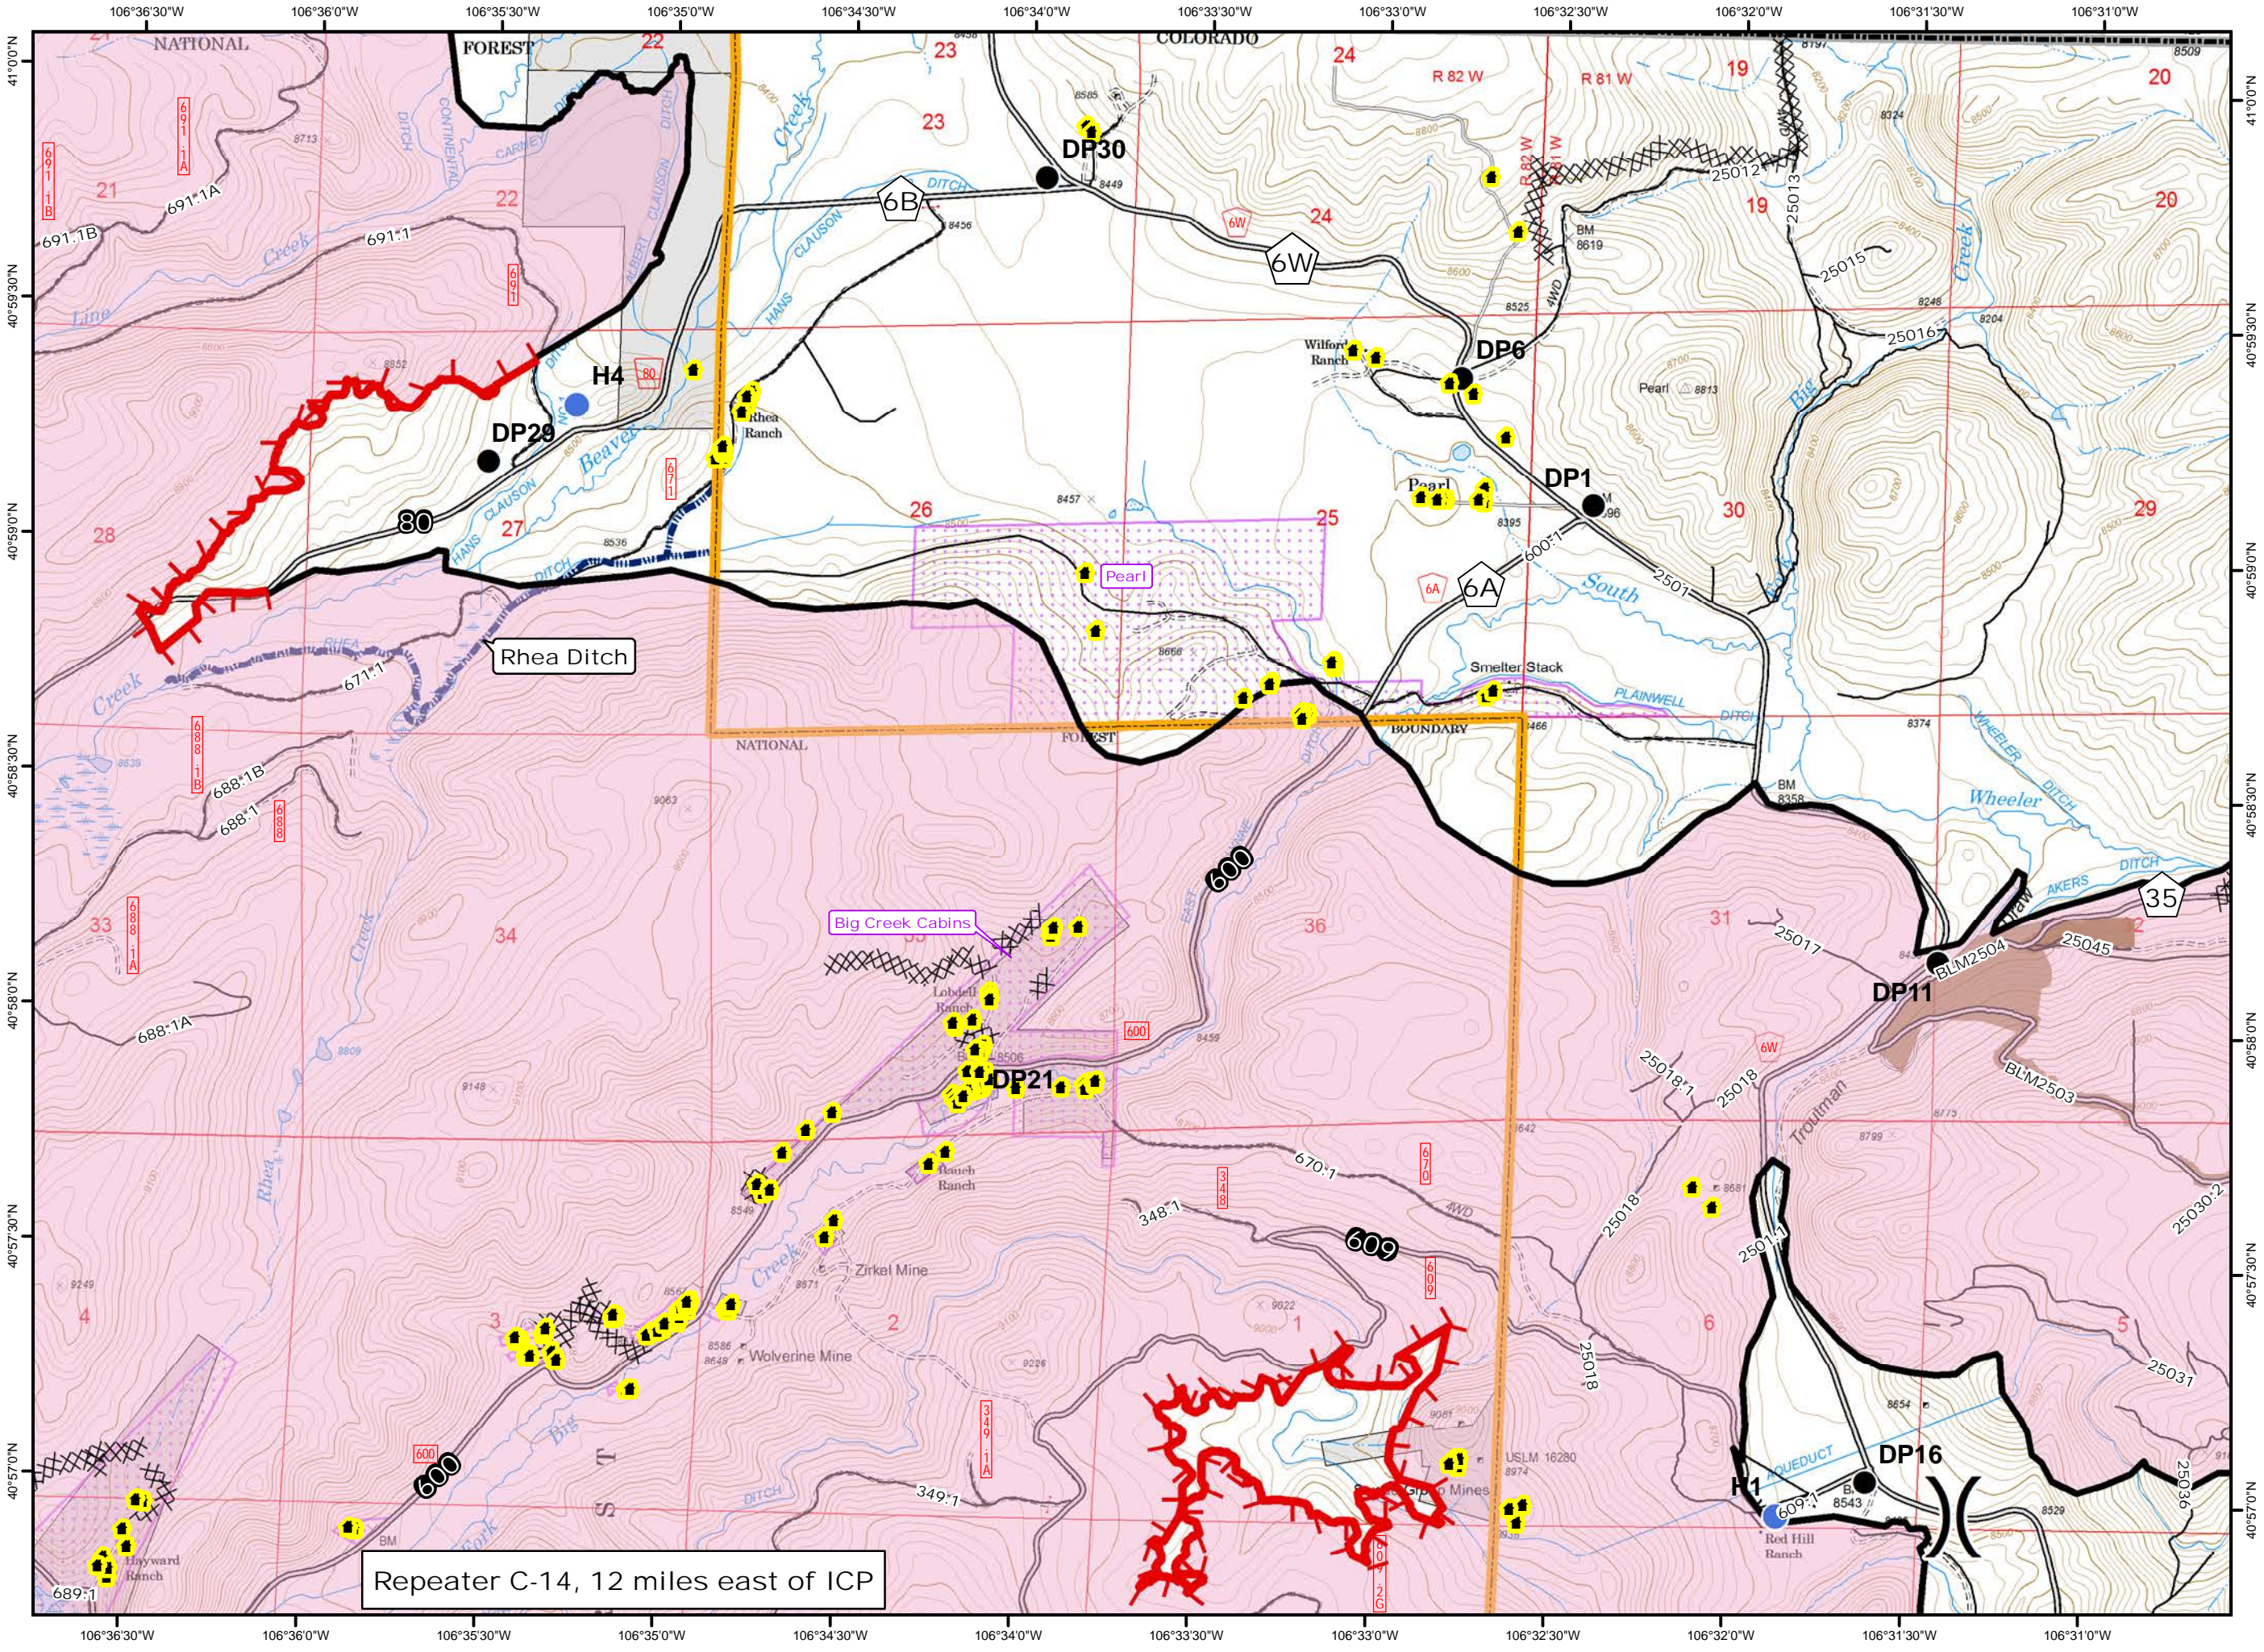

A

Legend

- Uncontrolled Fire Edge
- Completed Dozer Line
- Water Source
- Subdivisions
- Wilderness

Repeater C-14, 12 miles east of ICP

B

Legend

- Uncontrolled Fire Edge
- Completed Dozer Line
- Drop Point
- Subdivisions
- Wilderness

- - - • Mastication Line
- Drop Point
- ⊙ Water Source
- 🏠 Buildings
- ⚡ Powerlines

Repeater C-14, 12 miles east of ICP

F

Legend

- Uncontrolled Fire Edge
- Completed Dozer Line
- Contained Fire Edge
- Mastication Line
- Historical Structure
- Helispot
- RAWS
- Buildings

Repeater C-14, 12 miles east of ICP

G

Legend

- Uncontrolled Fire Edge
- Completed Dozer Line
- Contained Fire Edge
- Drop Point
- Helispot
- Buildings
- Subdivisions
- Fuel Treatments

Repeater C-14, 12 miles east of ICP

H

Legend

- Mastication Line
- Drop Point
- Ⓜ Water Source
- 🏠 Buildings
- A— Powerlines

Repeater C-14, 12 miles east of ICP

Legend

- Mastication Line
- (W) Water Source
- 🏠 Buildings
- ⚡ Powerlines
- 🌿 Wilderness