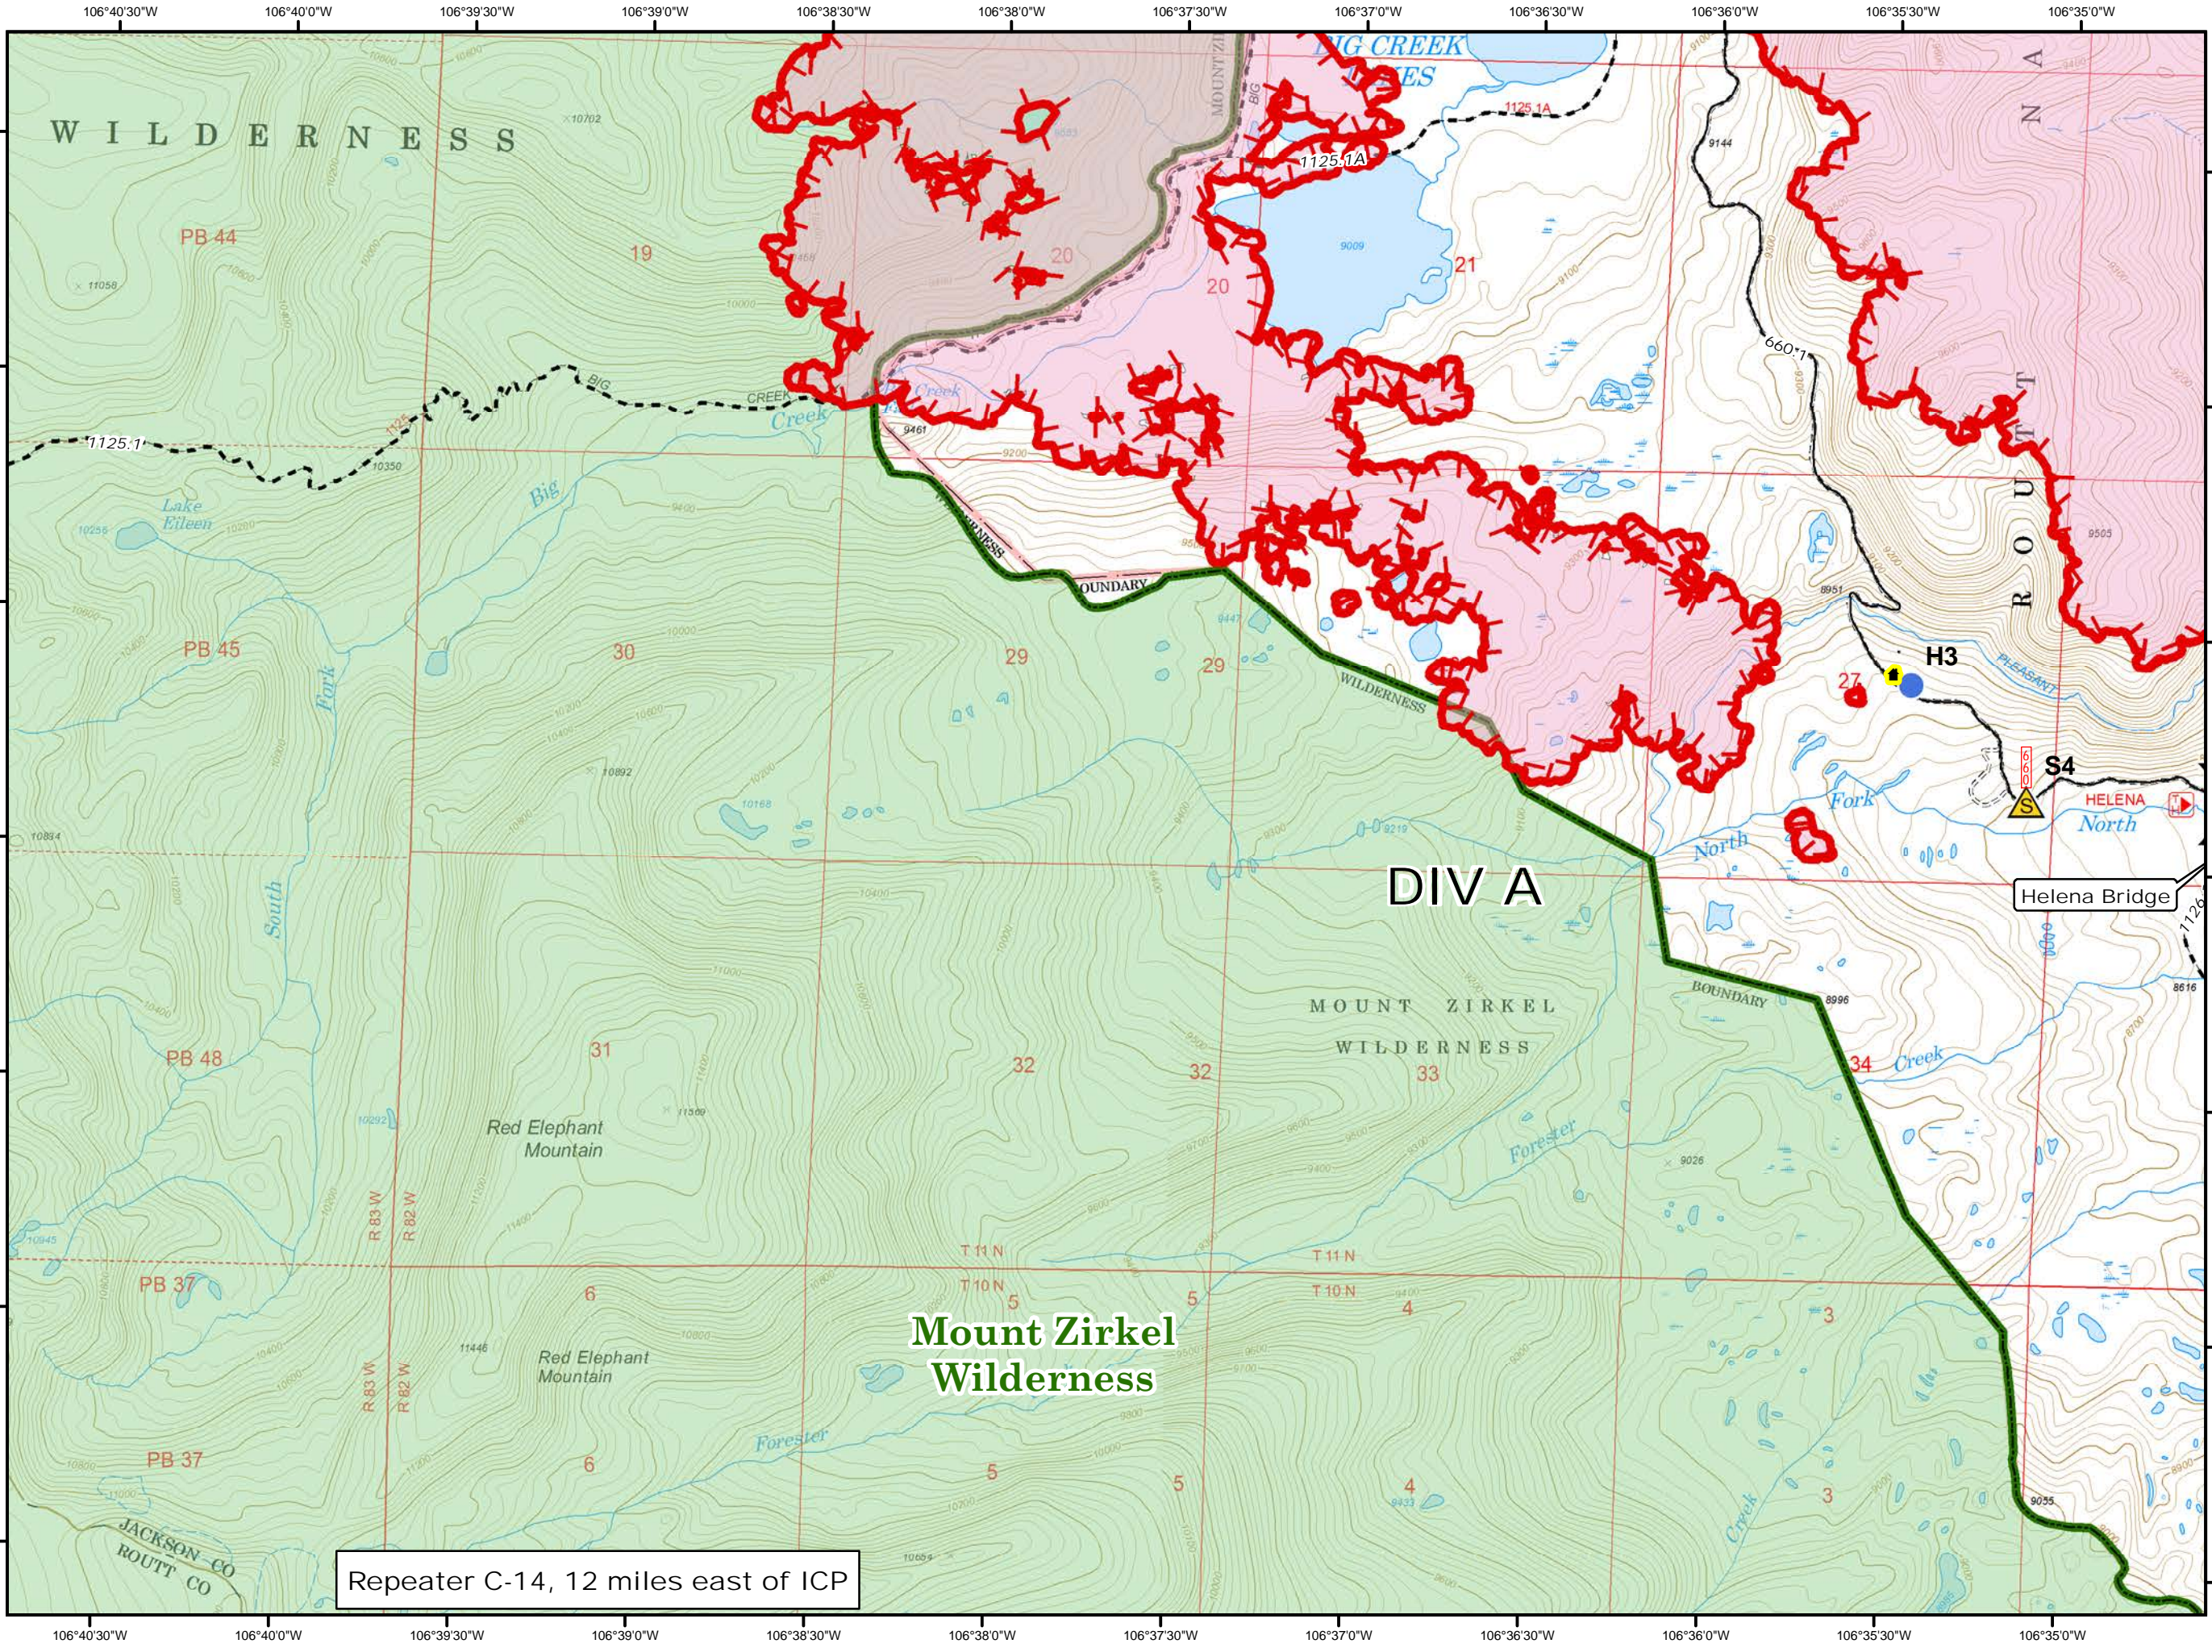

Repeater C-14, 12 miles east of ICP

G

Legend

- Uncontrolled Fire Edge
- Completed Dozer Line
- Contained Fire Edge
- Drop Point
- Helispot
- Buildings
- Subdivisions
- Fuel Treatments

Repeater C-14, 12 miles east of ICP

H

Legend

- Mastication Line
- Drop Point
- Ⓜ Water Source
- 🏠 Buildings
- A— Powerlines

Repeater C-14, 12 miles east of ICP

Legend

- Mastication Line
- (W) Water Source
- 🏠 Buildings
- ⚡ Powerlines
- 🌿 Wilderness

Repeater C-14, 12 miles east of ICP

R

Legend

- Uncontrolled Fire Edge
- Contained Fire Edge
- Drop Point
- Helispot
- Safety Zone
- Water Source
- RAWS
- Buildings
- Powerlines
- Wilderness

Repeater C-14, 12 miles east of ICP

Legend

- Uncontrolled Fire Edge
- Helispot
- Safety Zone
- Buildings
- Wilderness

Repeater C-14, 12 miles east of ICP