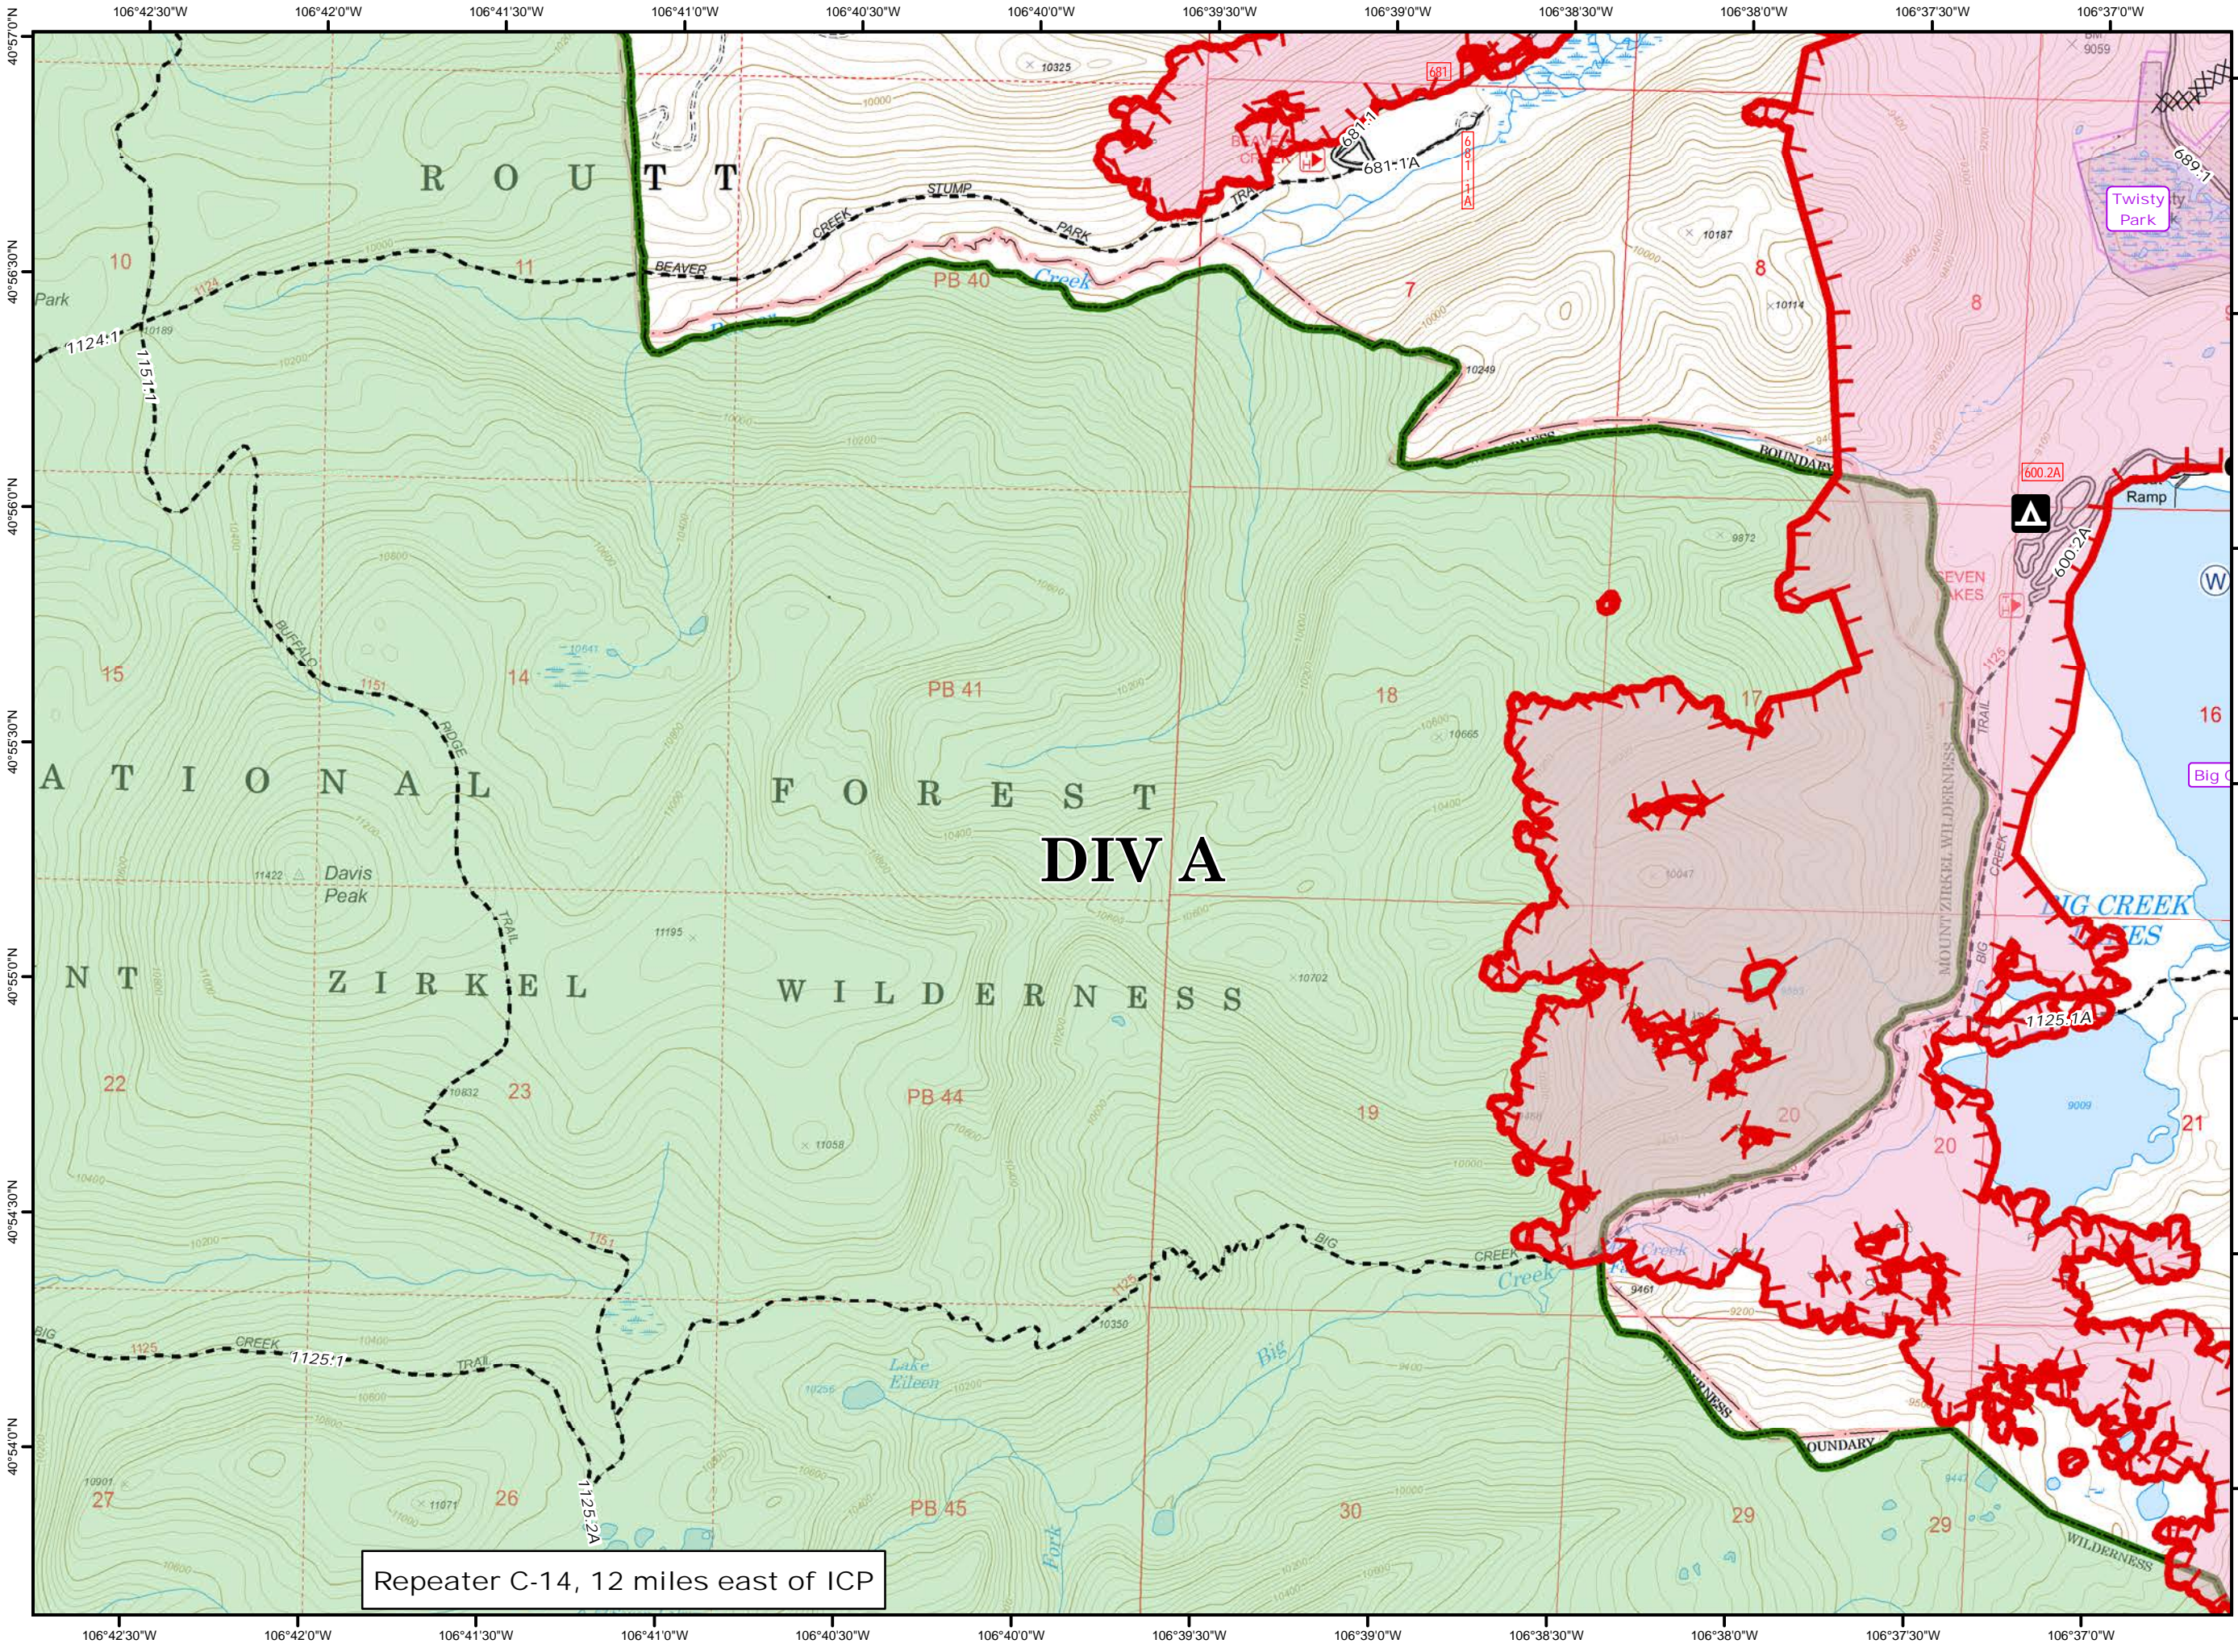

A

Legend

- Uncontrolled Fire Edge
- Completed Dozer Line
- Water Source
- Subdivisions
- Wilderness

Repeater C-14, 12 miles east of ICP

B

Legend

- Uncontrolled Fire Edge
- Completed Dozer Line
- Drop Point
- Subdivisions
- Wilderness

- - - • Mastication Line
- Drop Point
- ⊙ Water Source
- 🏠 Buildings
- ⚡ Powerlines

Repeater C-14, 12 miles east of ICP

F

Legend

- Uncontrolled Fire Edge
- Completed Dozer Line
- Contained Fire Edge
- Mastication Line
- Historical Structure
- Helispot
- RAWS
- Buildings

Repeater C-14, 12 miles east of ICP

G

Legend

- Uncontrolled Fire Edge
- Completed Dozer Line
- Contained Fire Edge
- Drop Point
- Helispot
- Buildings
- Subdivisions
- Fuel Treatments

Repeater C-14, 12 miles east of ICP

H

Legend

- Mastication Line
- Drop Point
- Ⓜ Water Source
- 🏠 Buildings
- A— Powerlines

Repeater C-14, 12 miles east of ICP

Legend

- Mastication Line
- (W) Water Source
- 🏠 Buildings
- ⚡ Powerlines
- 🌿 Wilderness