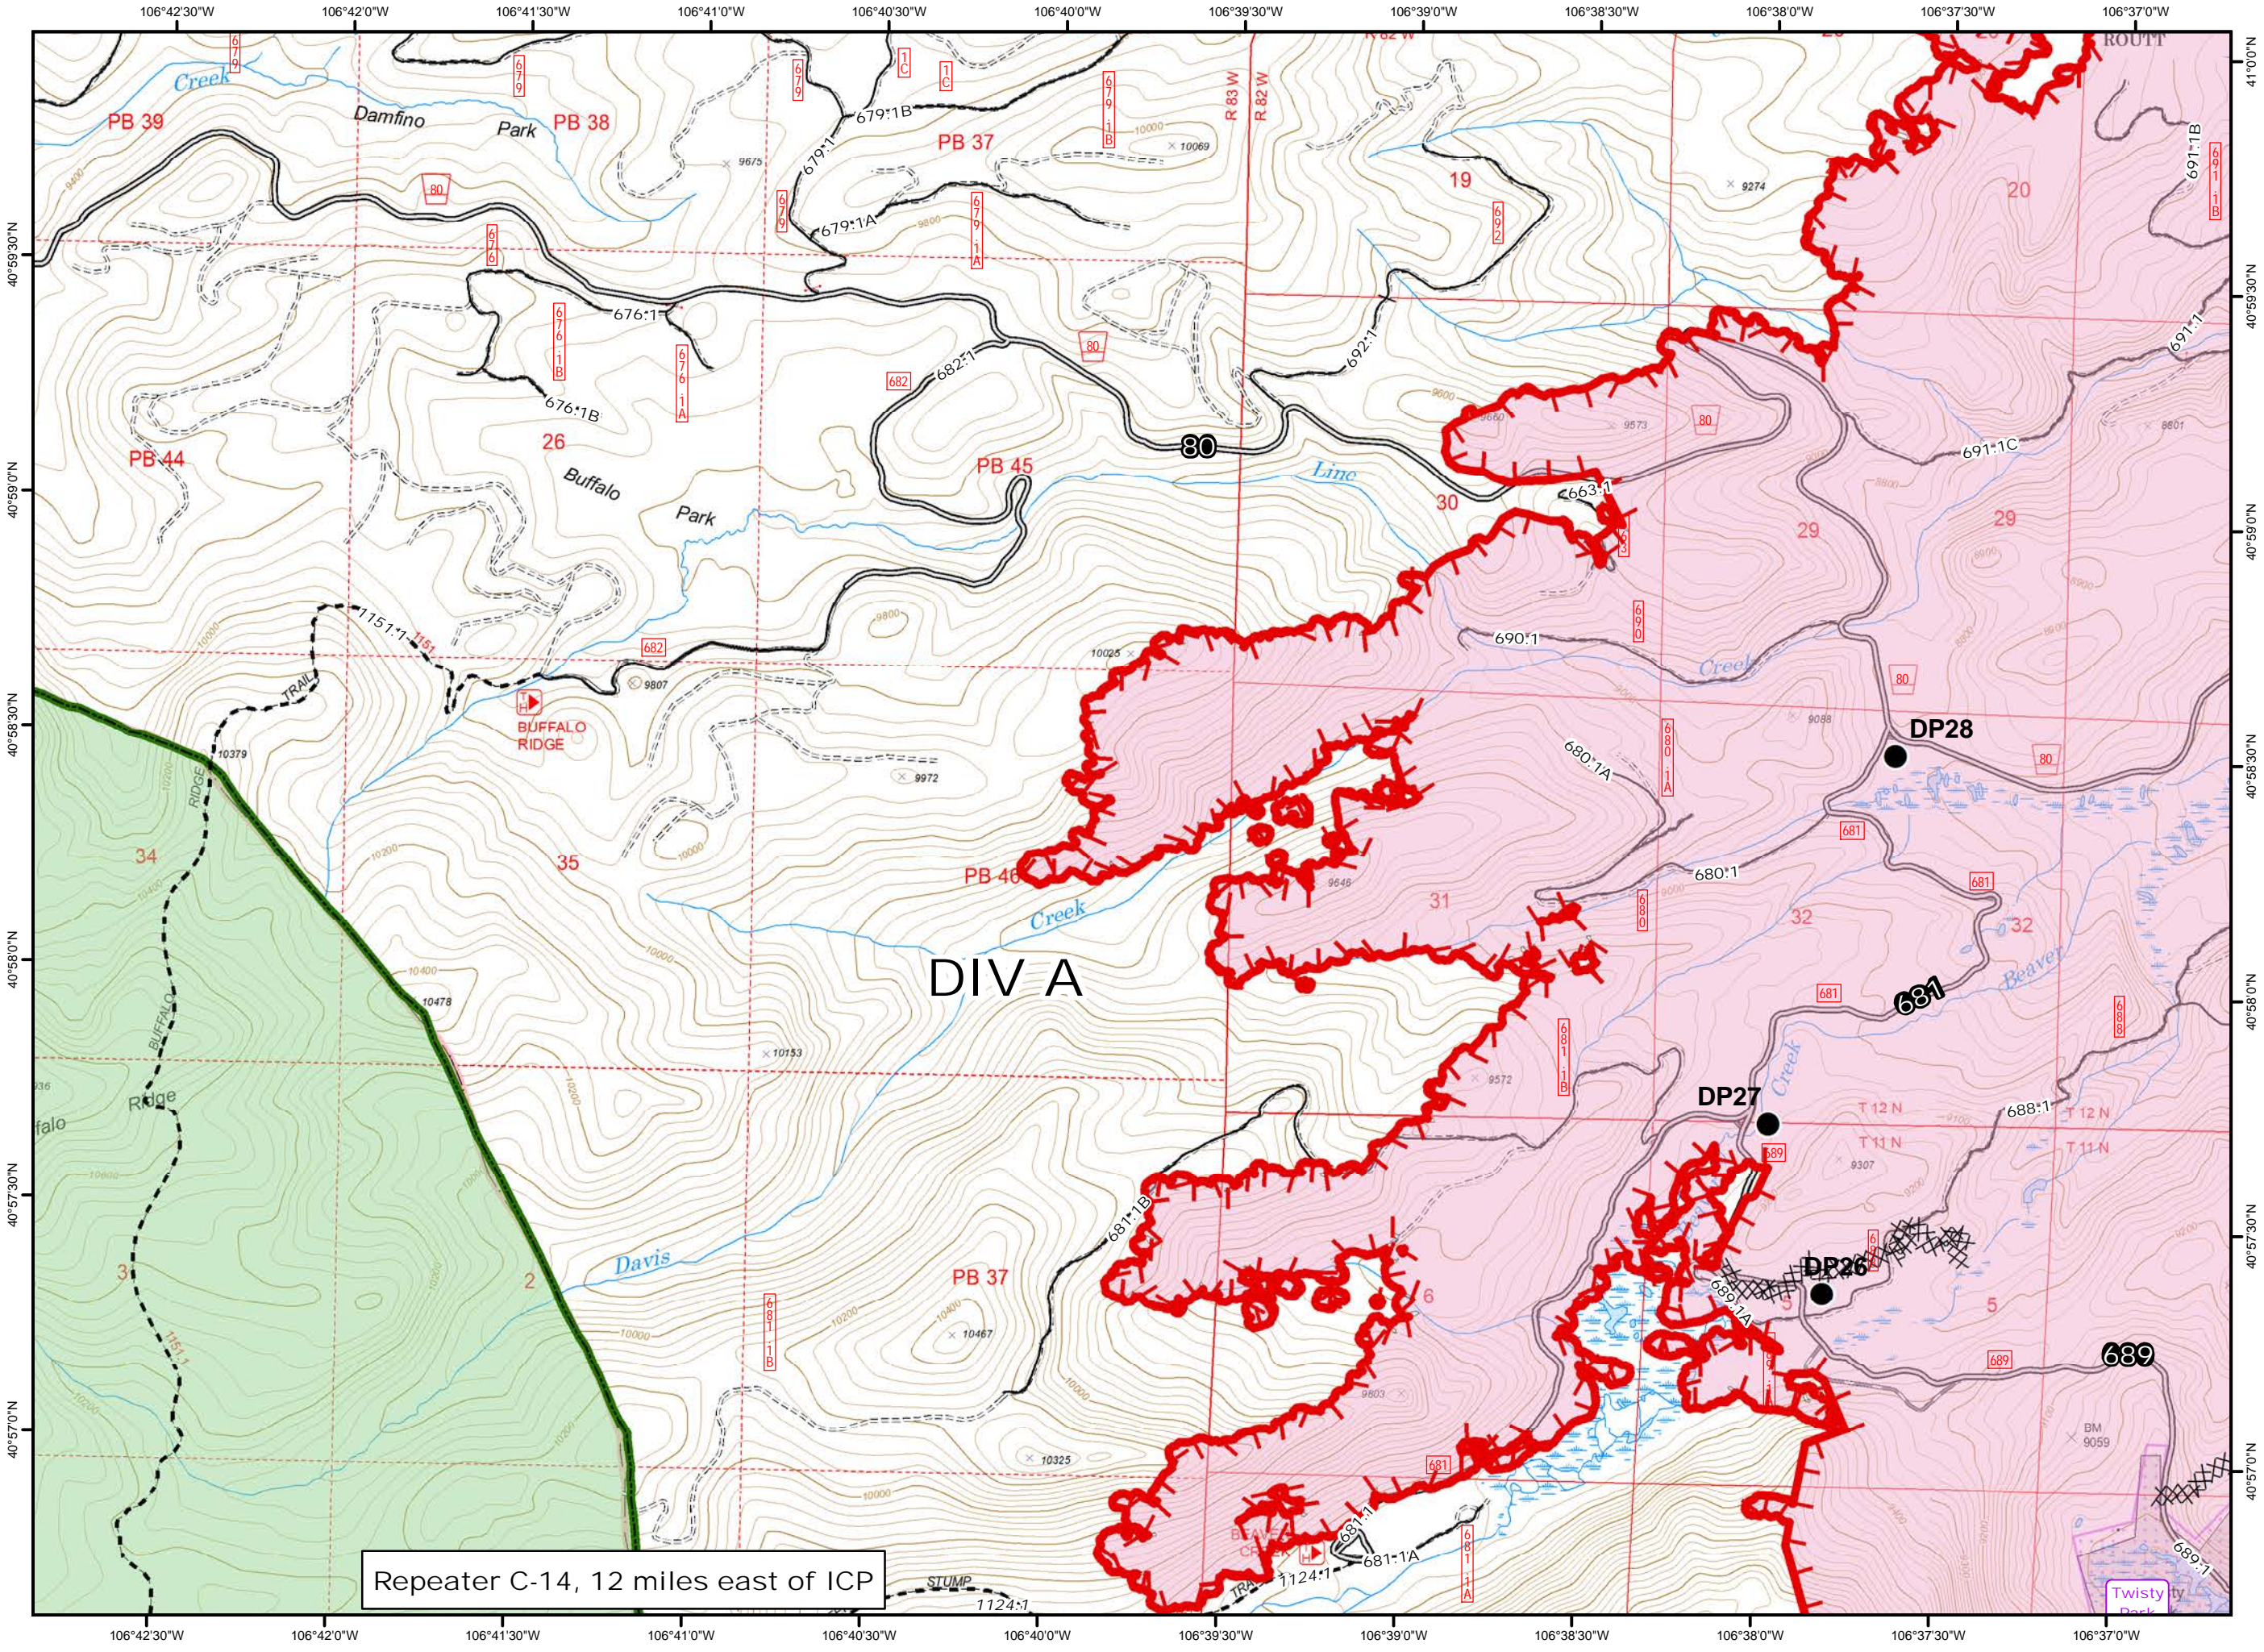

A

Legend

- Uncontrolled Fire Edge
- Completed Dozer Line
- Water Source
- Subdivisions
- Wilderness

Repeater C-14, 12 miles east of ICP

B

Legend

- Uncontrolled Fire Edge
- Completed Dozer Line
- Drop Point
- Subdivisions
- Wilderness

- - - • Mastication Line
- Drop Point
- ⊙ Water Source
- 🏠 Buildings
- ⚡ Powerlines

Repeater C-14, 12 miles east of ICP

F

Legend

- Uncontrolled Fire Edge
- Completed Dozer Line
- Contained Fire Edge
- Mastication Line
- Historical Structure
- Helispot
- RAWS
- Buildings

Repeater C-14, 12 miles east of ICP

G

Legend

- Uncontrolled Fire Edge
- Completed Dozer Line
- Contained Fire Edge
- Drop Point
- Helispot
- Buildings
- Subdivisions
- Fuel Treatments

Repeater C-14, 12 miles east of ICP

H

Legend

- Mastication Line
- Drop Point
- Ⓜ Water Source
- 🏠 Buildings
- A— Powerlines

Repeater C-14, 12 miles east of ICP

Legend

- Mastication Line
- (W) Water Source
- 🏠 Buildings
- ⚡ Powerlines
- 🌿 Wilderness