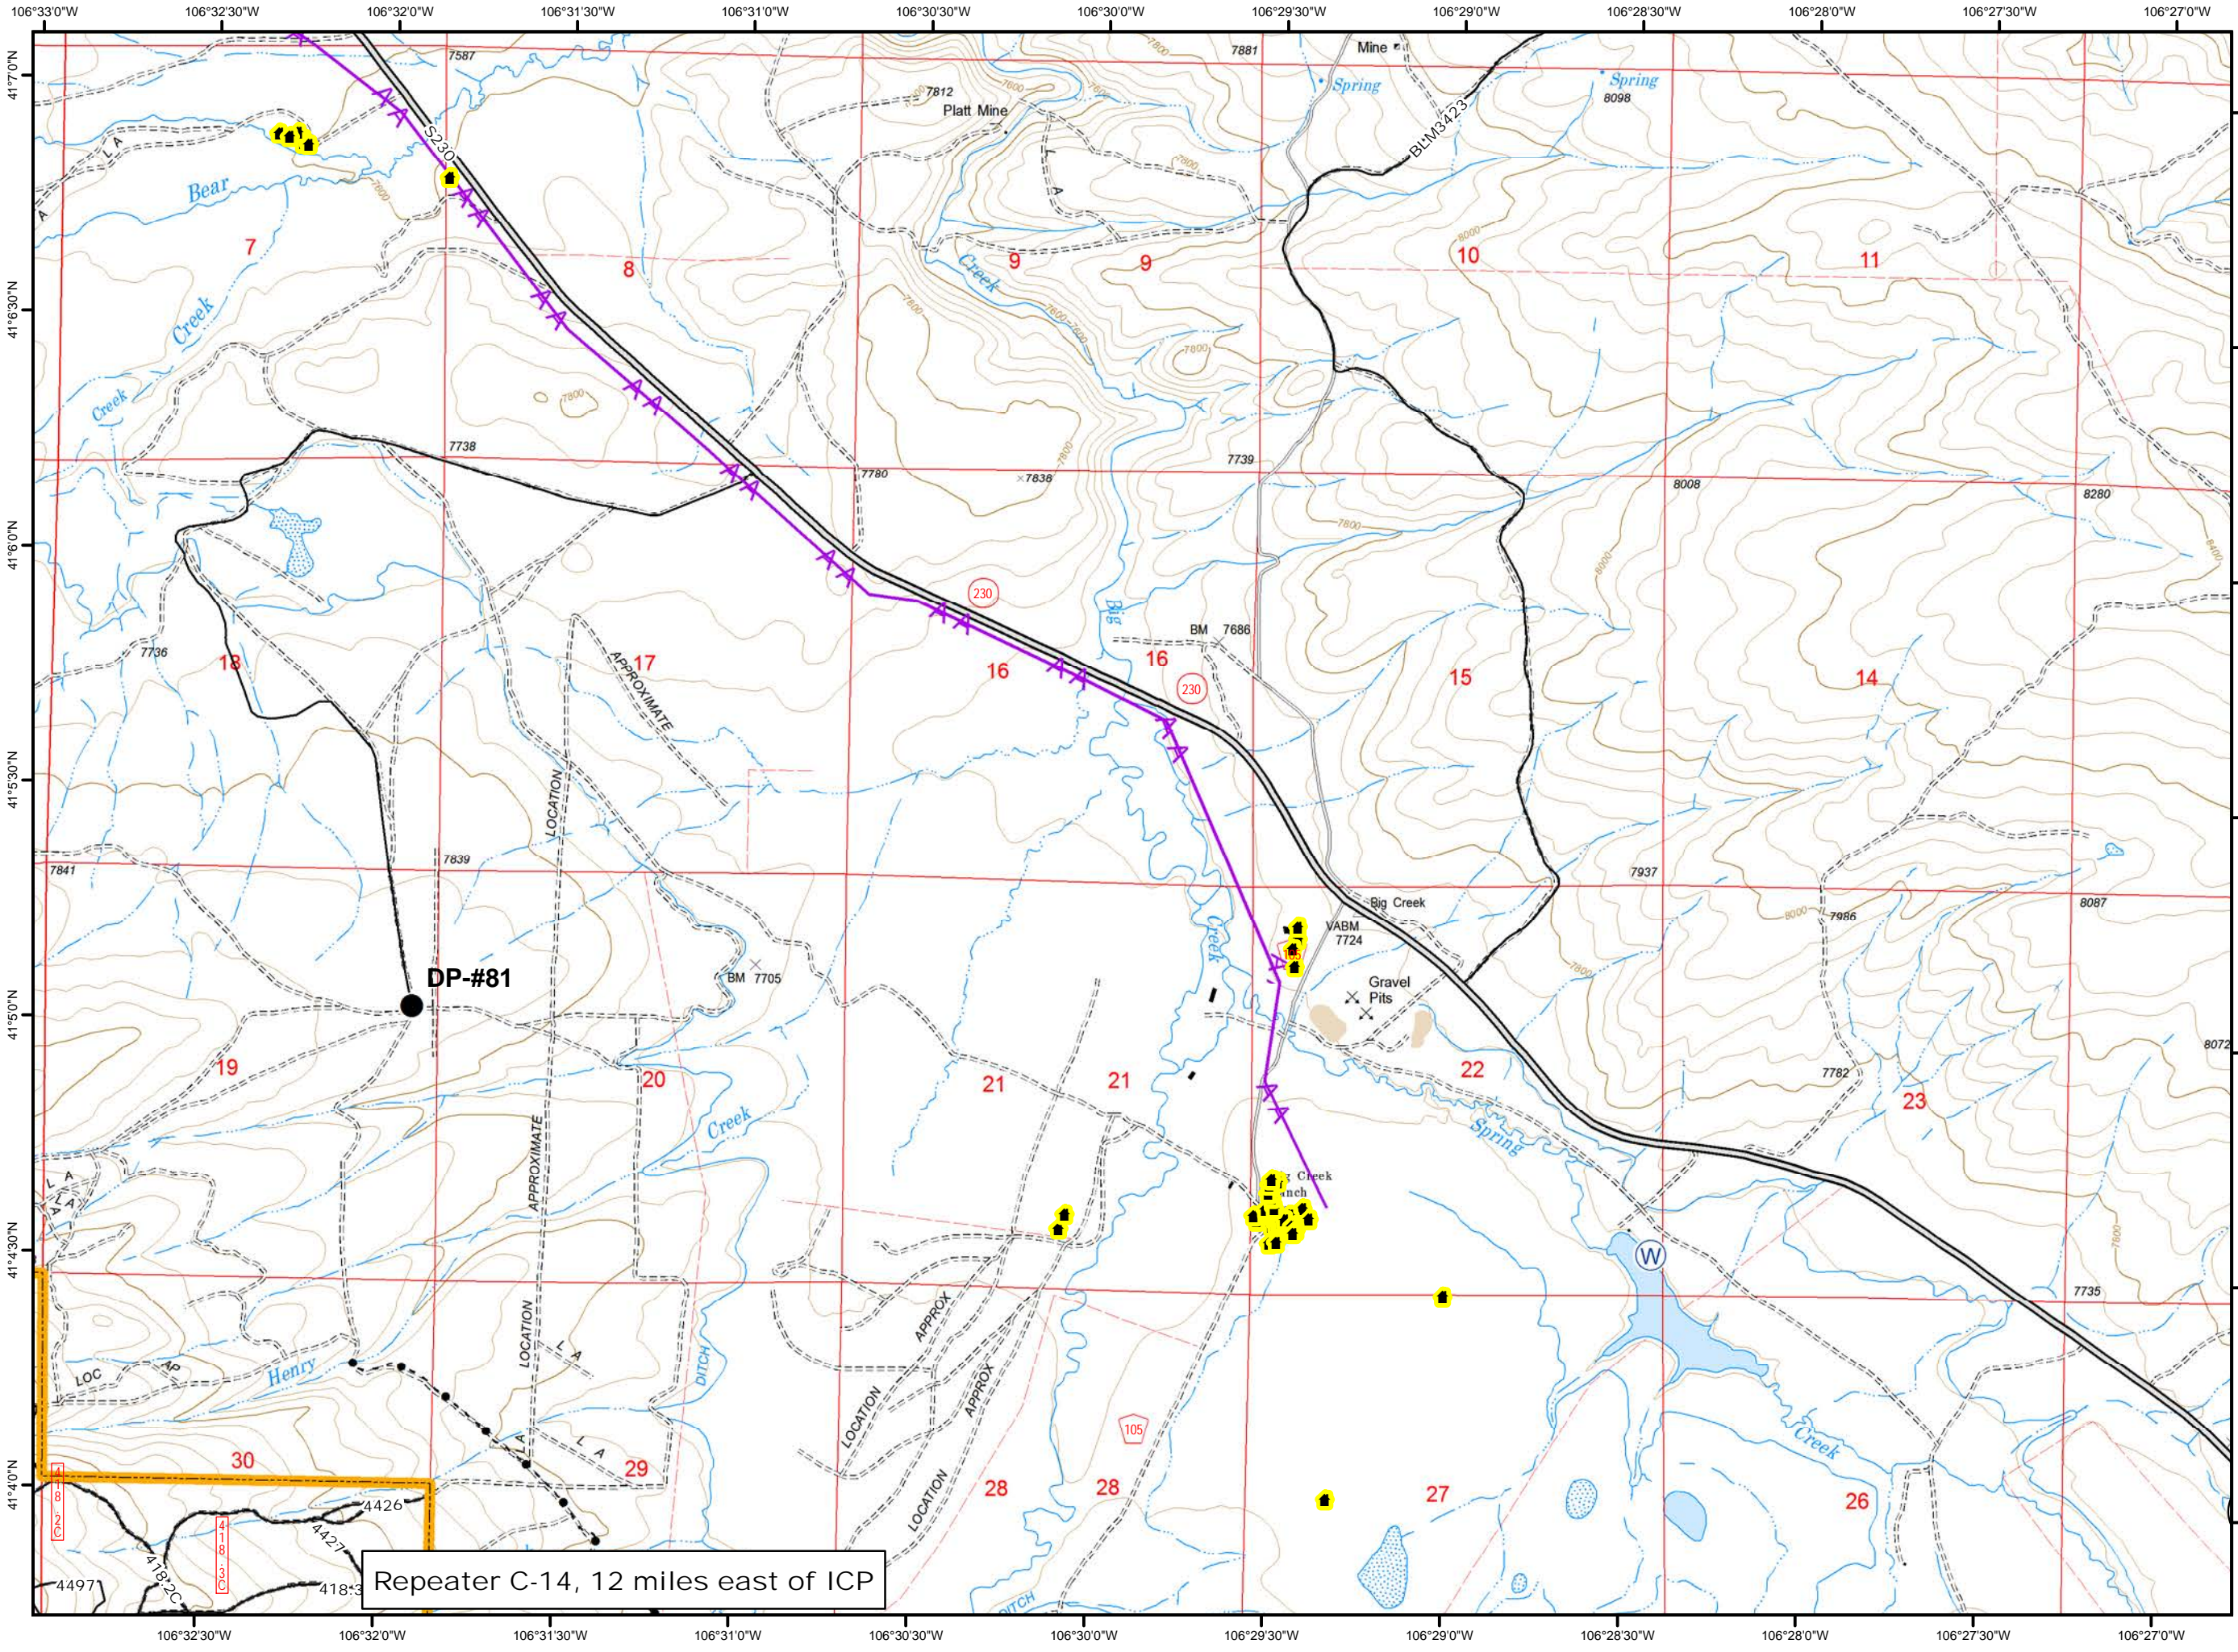

A

Legend

- Uncontrolled Fire Edge
- Completed Dozer Line
- Water Source
- Subdivisions
- Wilderness

Repeater C-14, 12 miles east of ICP

B

Legend

- Uncontrolled Fire Edge
- Completed Dozer Line
- Drop Point
- Subdivisions
- Wilderness

- - - • Mastication Line
- Drop Point
- ⊙ Water Source
- 🏠 Buildings
- ⚡ Powerlines

Repeater C-14, 12 miles east of ICP

F

Legend

- Uncontrolled Fire Edge
- Completed Dozer Line
- Contained Fire Edge
- Mastication Line
- Historical Structure
- Helispot
- RAWS
- Buildings

Repeater C-14, 12 miles east of ICP

G

Legend

- Uncontrolled Fire Edge
- Completed Dozer Line
- Contained Fire Edge
- Drop Point
- Helispot
- Buildings
- Subdivisions
- Fuel Treatments

Repeater C-14, 12 miles east of ICP

H

Legend

- Mastication Line
- Drop Point
- Ⓜ Water Source
- 🏠 Buildings
- A— Powerlines

Repeater C-14, 12 miles east of ICP

Legend

- Mastication Line
- (W) Water Source
- 🏠 Buildings
- ⚡ Powerlines
- 🌿 Wilderness