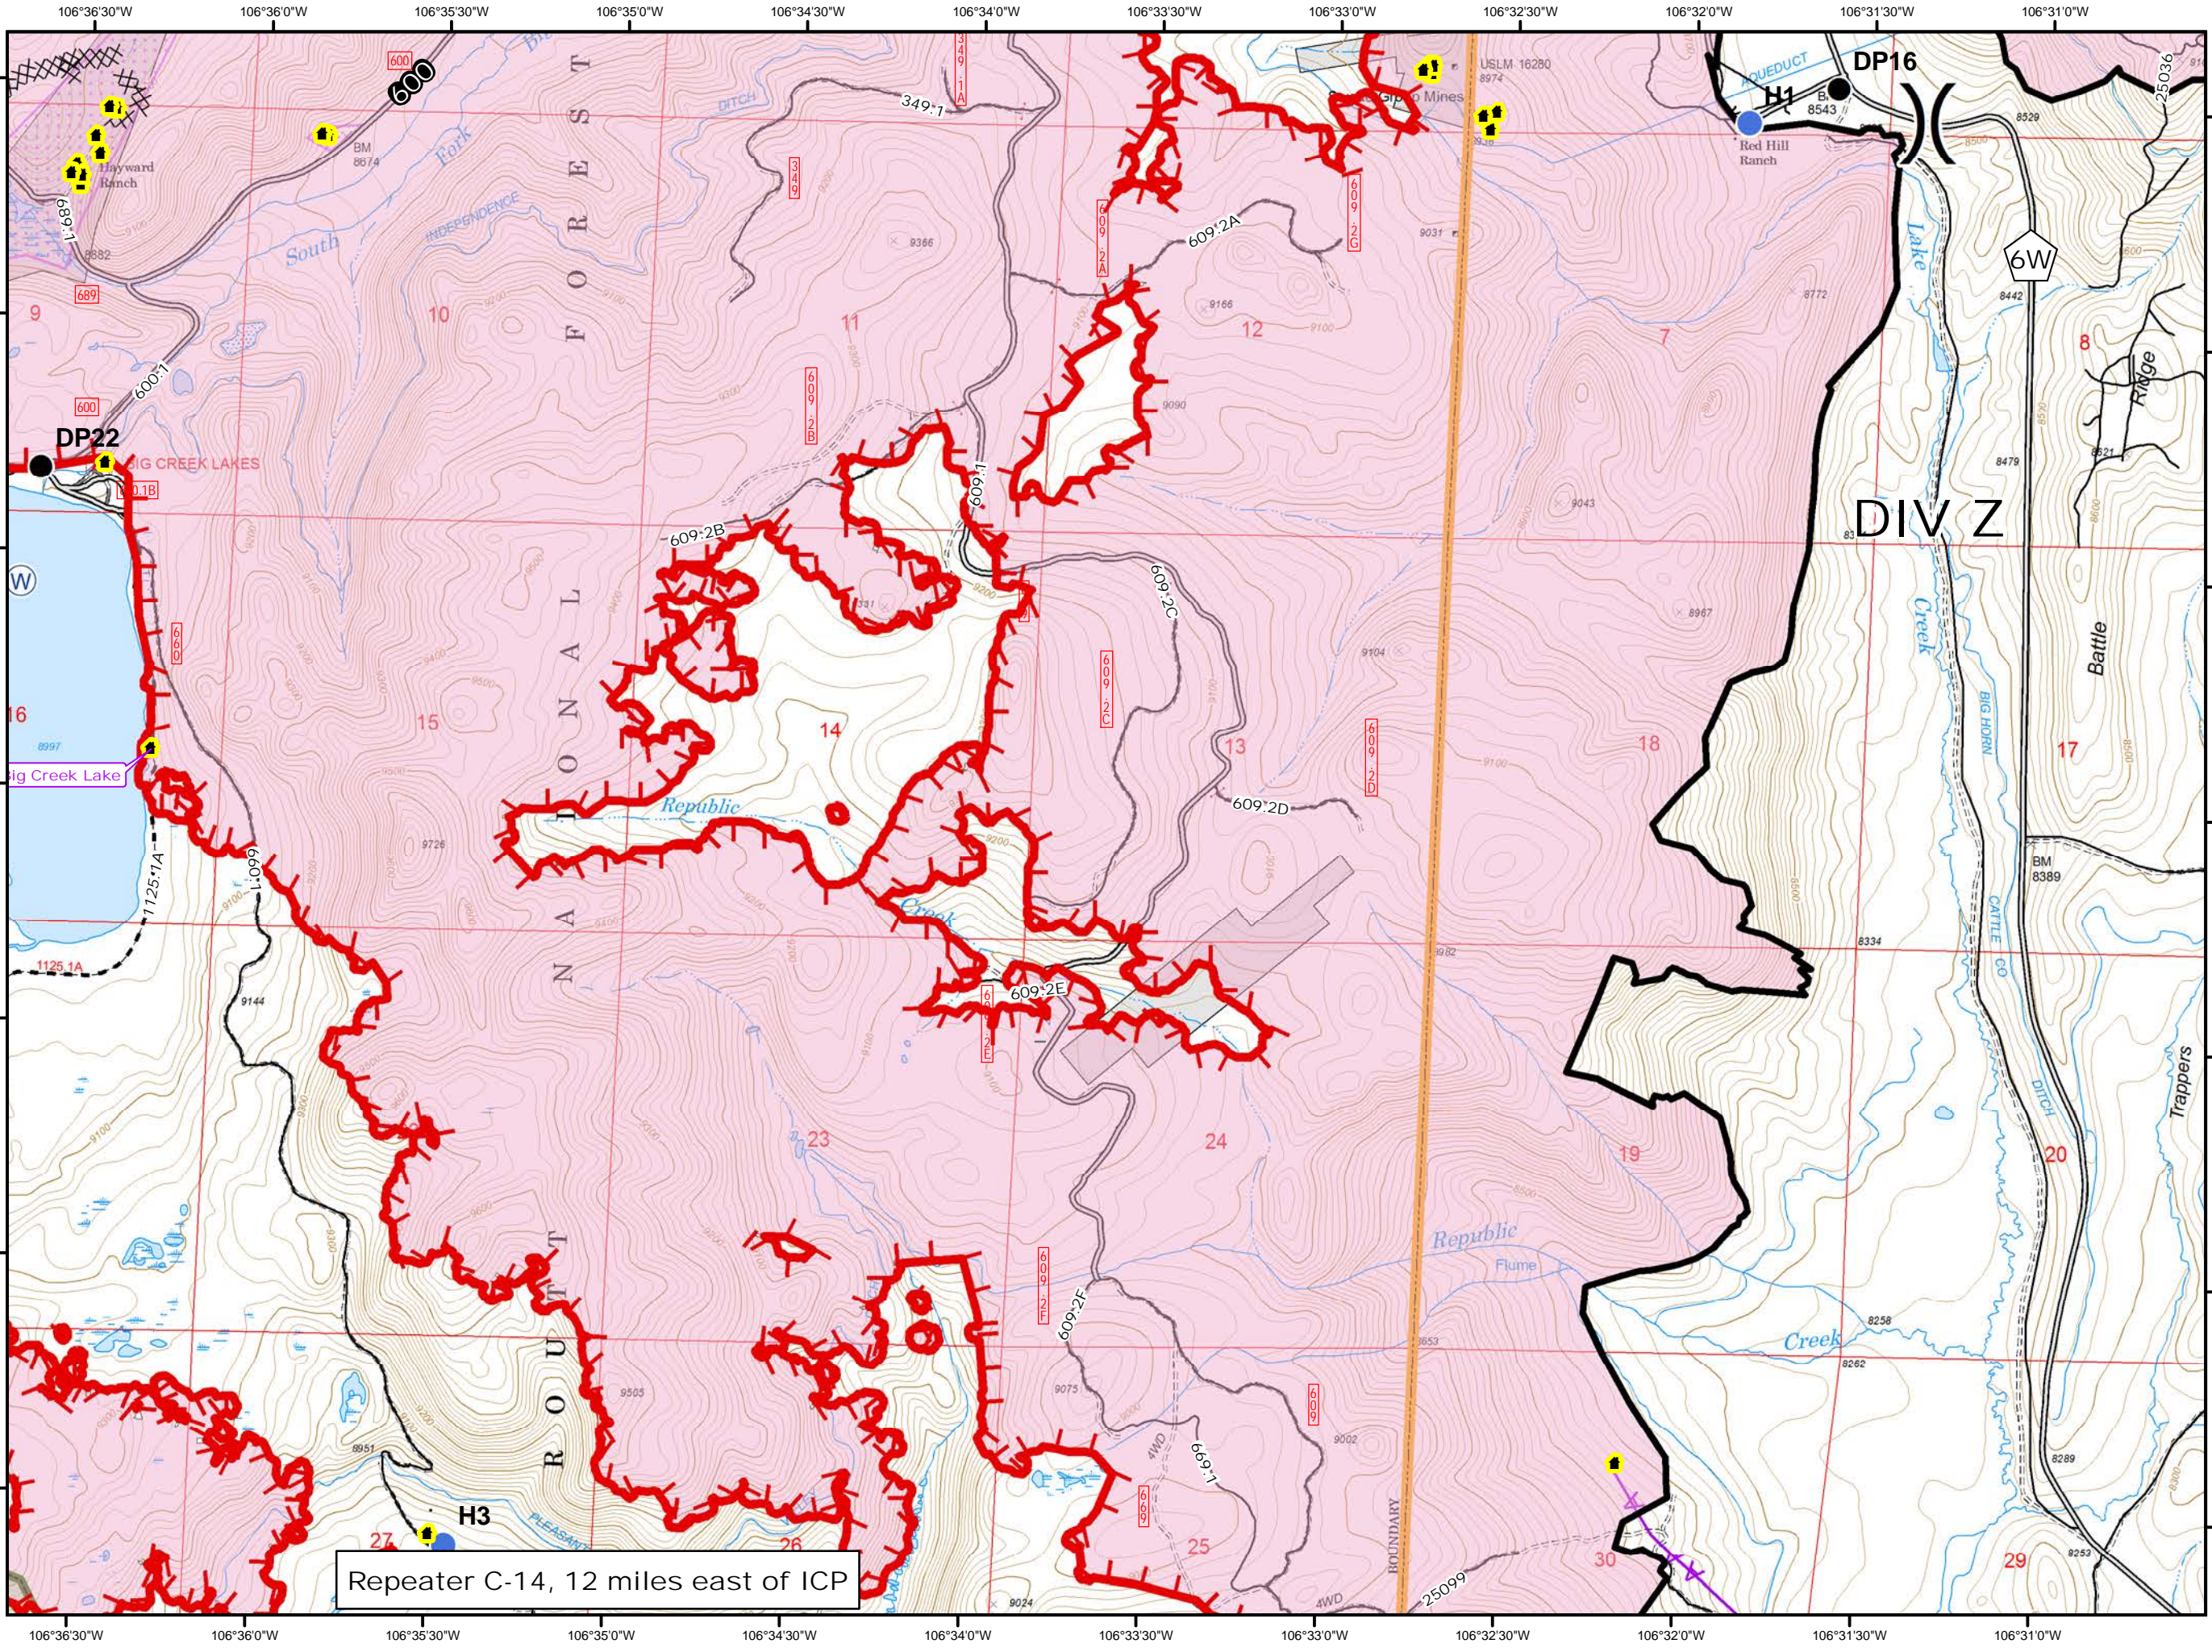

Repeater C-14, 12 miles east of ICP

G

Legend

- Uncontrolled Fire Edge
- Completed Dozer Line
- Contained Fire Edge
- Drop Point
- Helispot
- Buildings
- Subdivisions
- Fuel Treatments

Repeater C-14, 12 miles east of ICP

H

Legend

- Mastication Line
- Drop Point
- Ⓜ Water Source
- 🏠 Buildings
- A— Powerlines

Repeater C-14, 12 miles east of ICP

Legend

- Mastication Line
- (W) Water Source
- 🏠 Buildings
- ⚡ Powerlines
- 🌿 Wilderness

Repeater C-14, 12 miles east of ICP

J

Legend

- Uncontrolled Fire Edge
- Completed Dozer Line
- Mastication Line
- Drop Point
- Helispot
- Water Source
- Buildings

Legend

- Uncontrolled Fire Edge
- Completed Dozer Line
- Contained Fire Edge
- Drop Point
- Helispot
- Water Source
- Buildings
- Powerlines
- Subdivisions
- Wilderness

Repeater C-14, 12 miles east of ICP

R

Legend

- Uncontrolled Fire Edge
- Contained Fire Edge
- Drop Point
- Helispot
- Safety Zone
- Water Source
- RAWS
- Buildings
- Powerlines
- Wilderness

Repeater C-14, 12 miles east of ICP