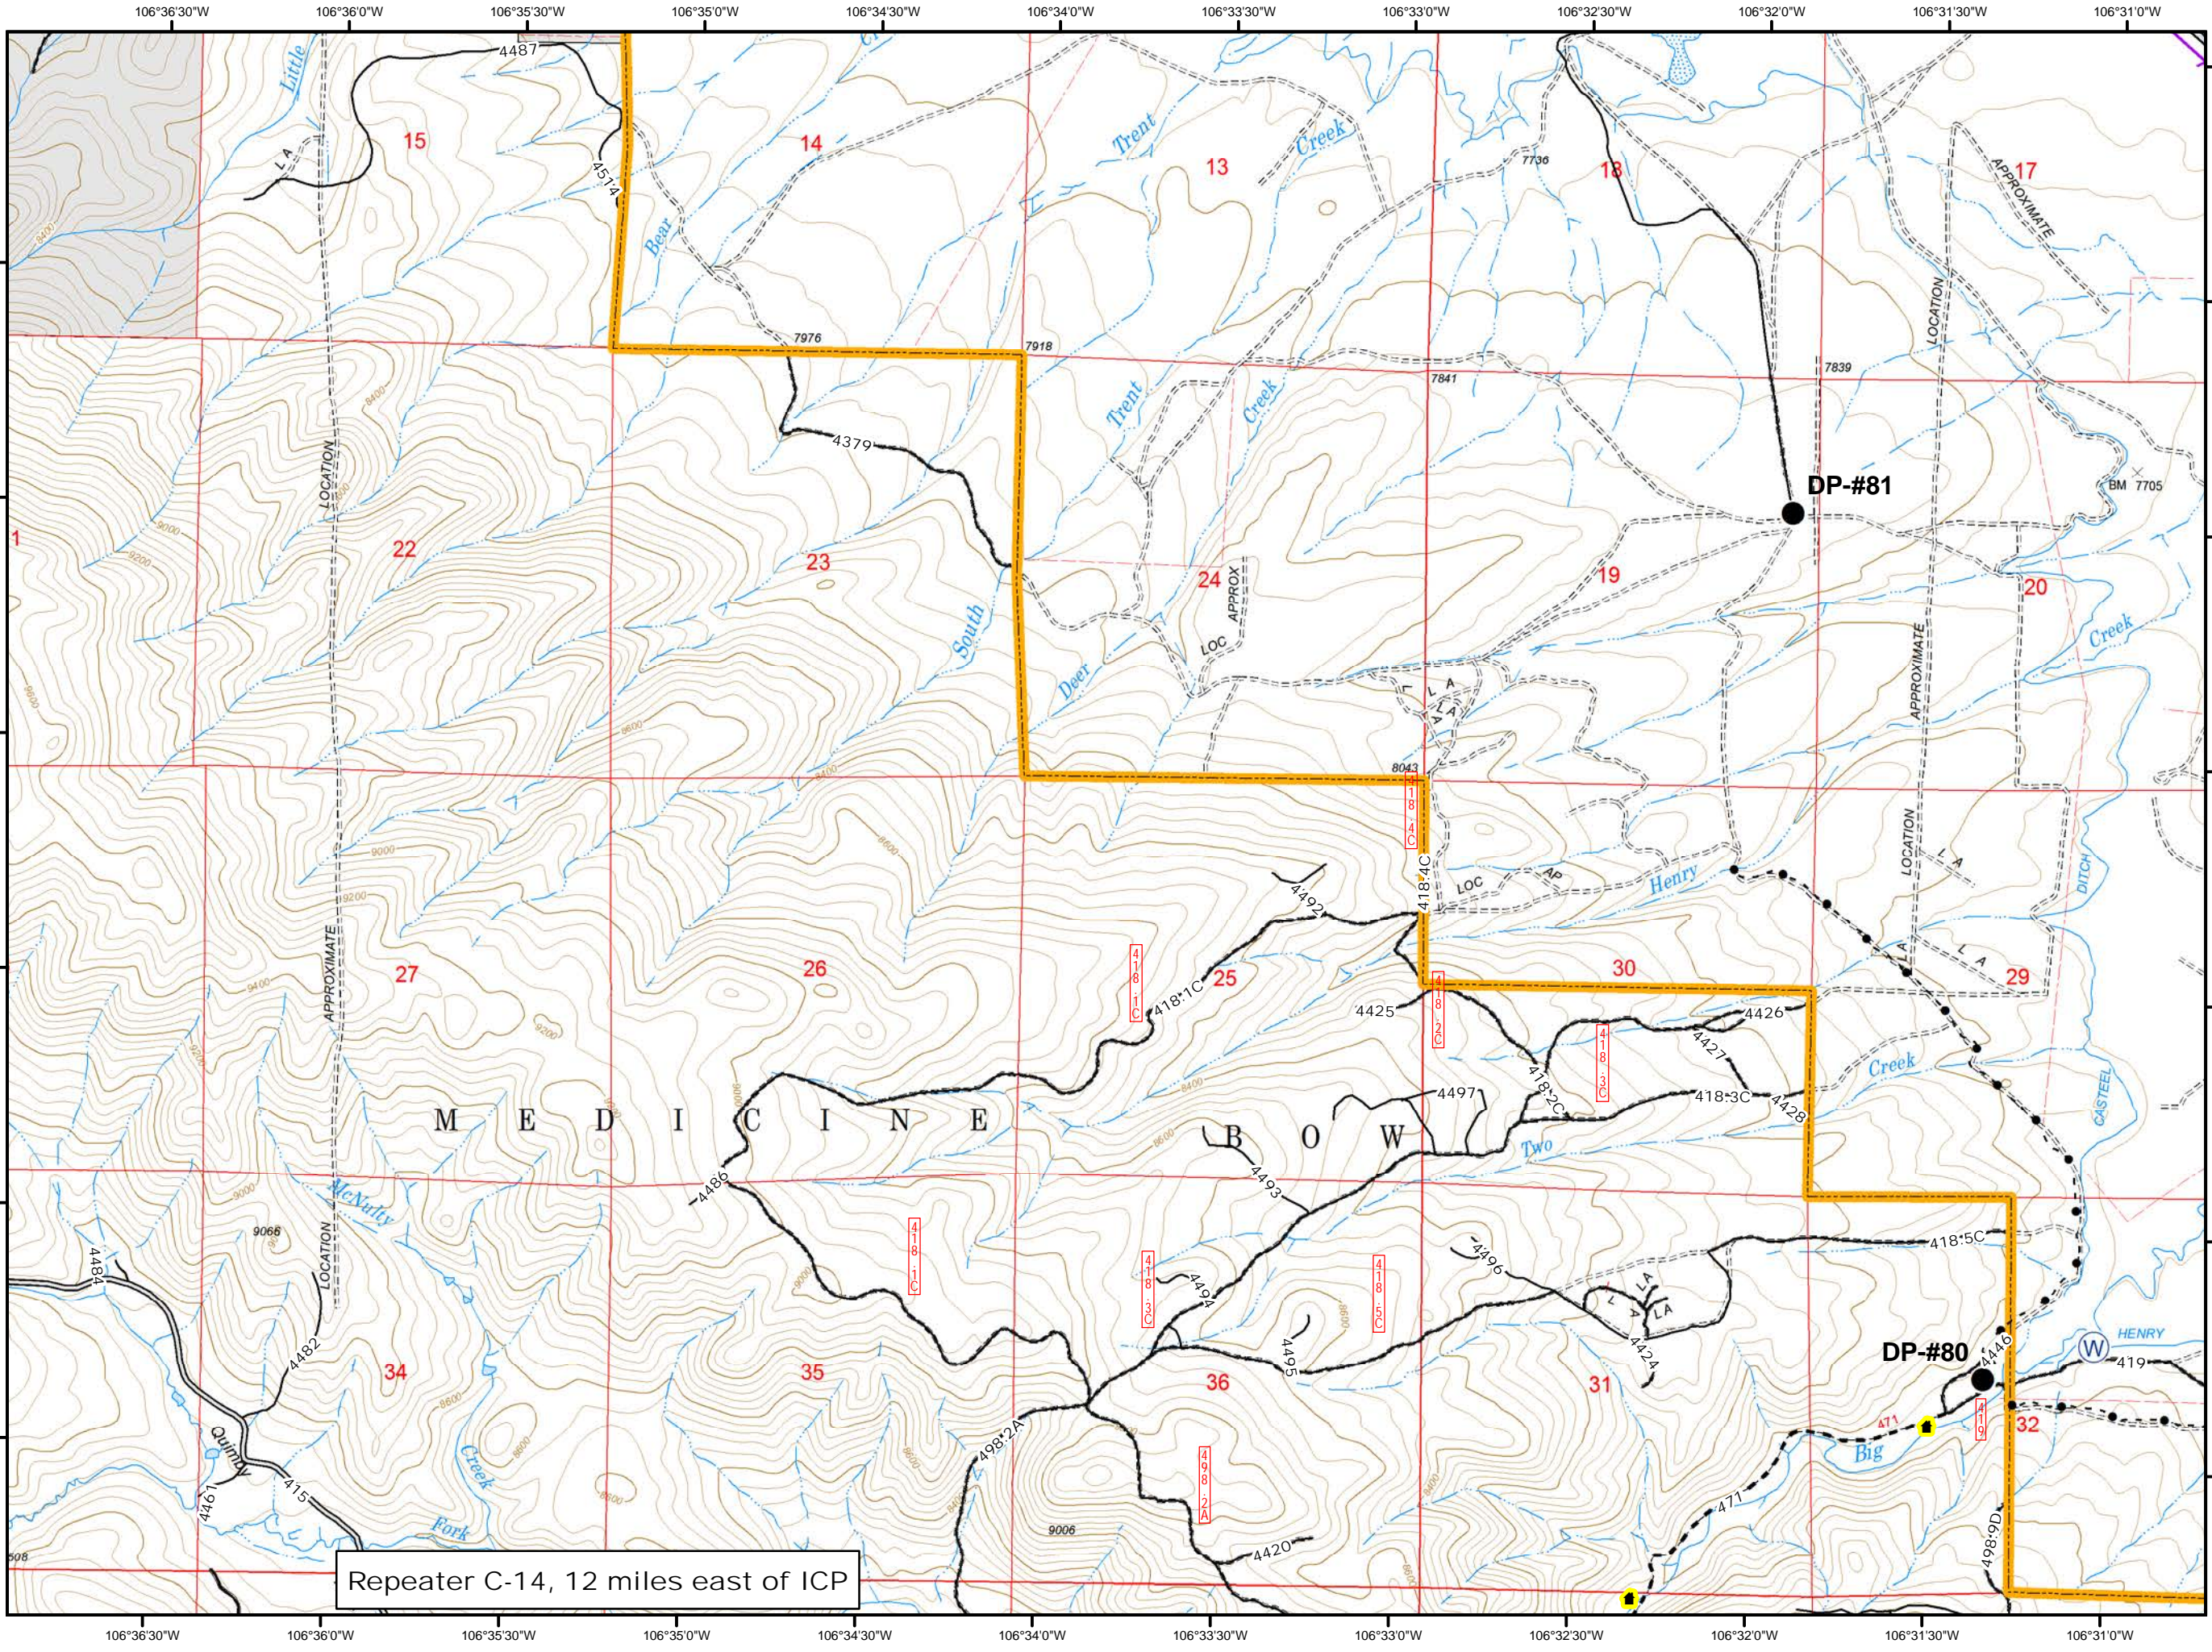

A

Legend

- Uncontrolled Fire Edge
- Completed Dozer Line
- Water Source
- Subdivisions
- Wilderness

Repeater C-14, 12 miles east of ICP

B

Legend

- Uncontrolled Fire Edge
- Completed Dozer Line
- Drop Point
- Subdivisions
- Wilderness

- - - • Mastication Line
- Drop Point
- ⊙ Water Source
- 🏠 Buildings
- ⚡ Powerlines

Repeater C-14, 12 miles east of ICP

F

Legend

- Uncontrolled Fire Edge
- Completed Dozer Line
- Contained Fire Edge
- Mastication Line
- Historical Structure
- Helispot
- RAWS
- Buildings

Repeater C-14, 12 miles east of ICP

G

Legend

- Uncontrolled Fire Edge
- Completed Dozer Line
- Contained Fire Edge
- Drop Point
- Helispot
- Buildings
- Subdivisions
- Fuel Treatments

Repeater C-14, 12 miles east of ICP

H

Legend

- Mastication Line
- Drop Point
- Ⓜ Water Source
- 🏠 Buildings
- A— Powerlines

Repeater C-14, 12 miles east of ICP

Legend

- Mastication Line
- (W) Water Source
- 🏠 Buildings
- ⚡ Powerlines
- 🌿 Wilderness