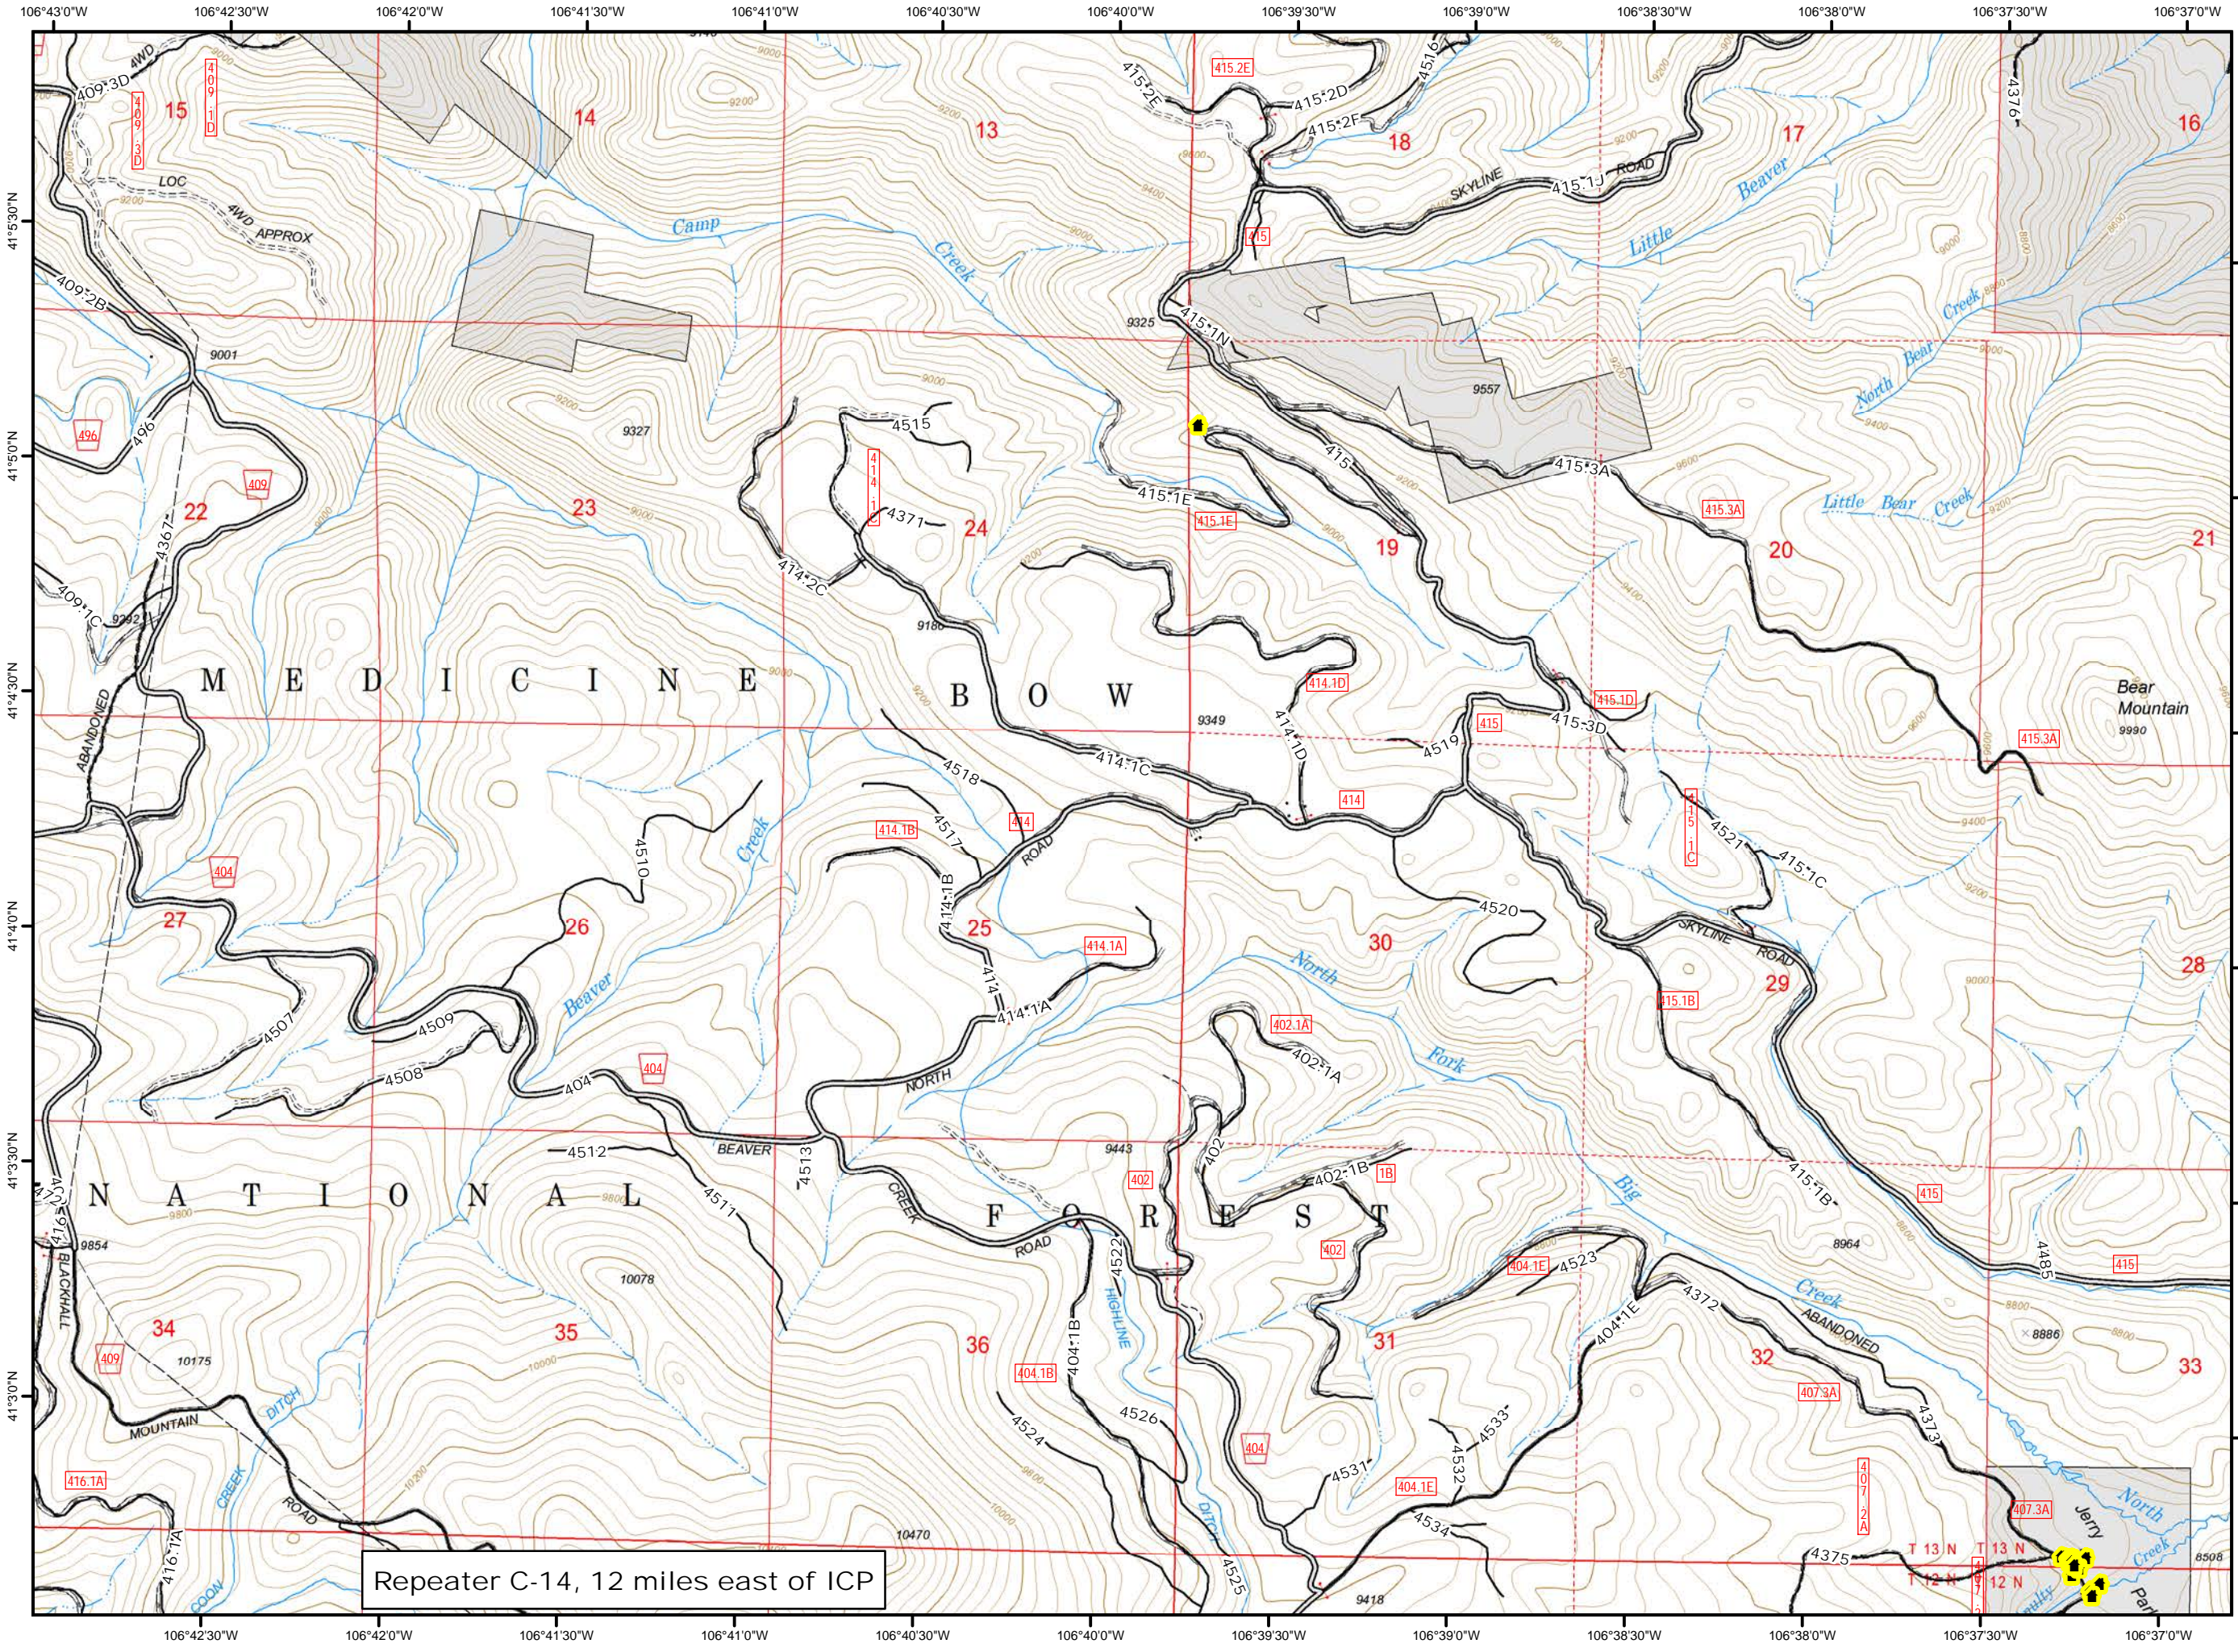

Repeater C-14, 12 miles east of ICP