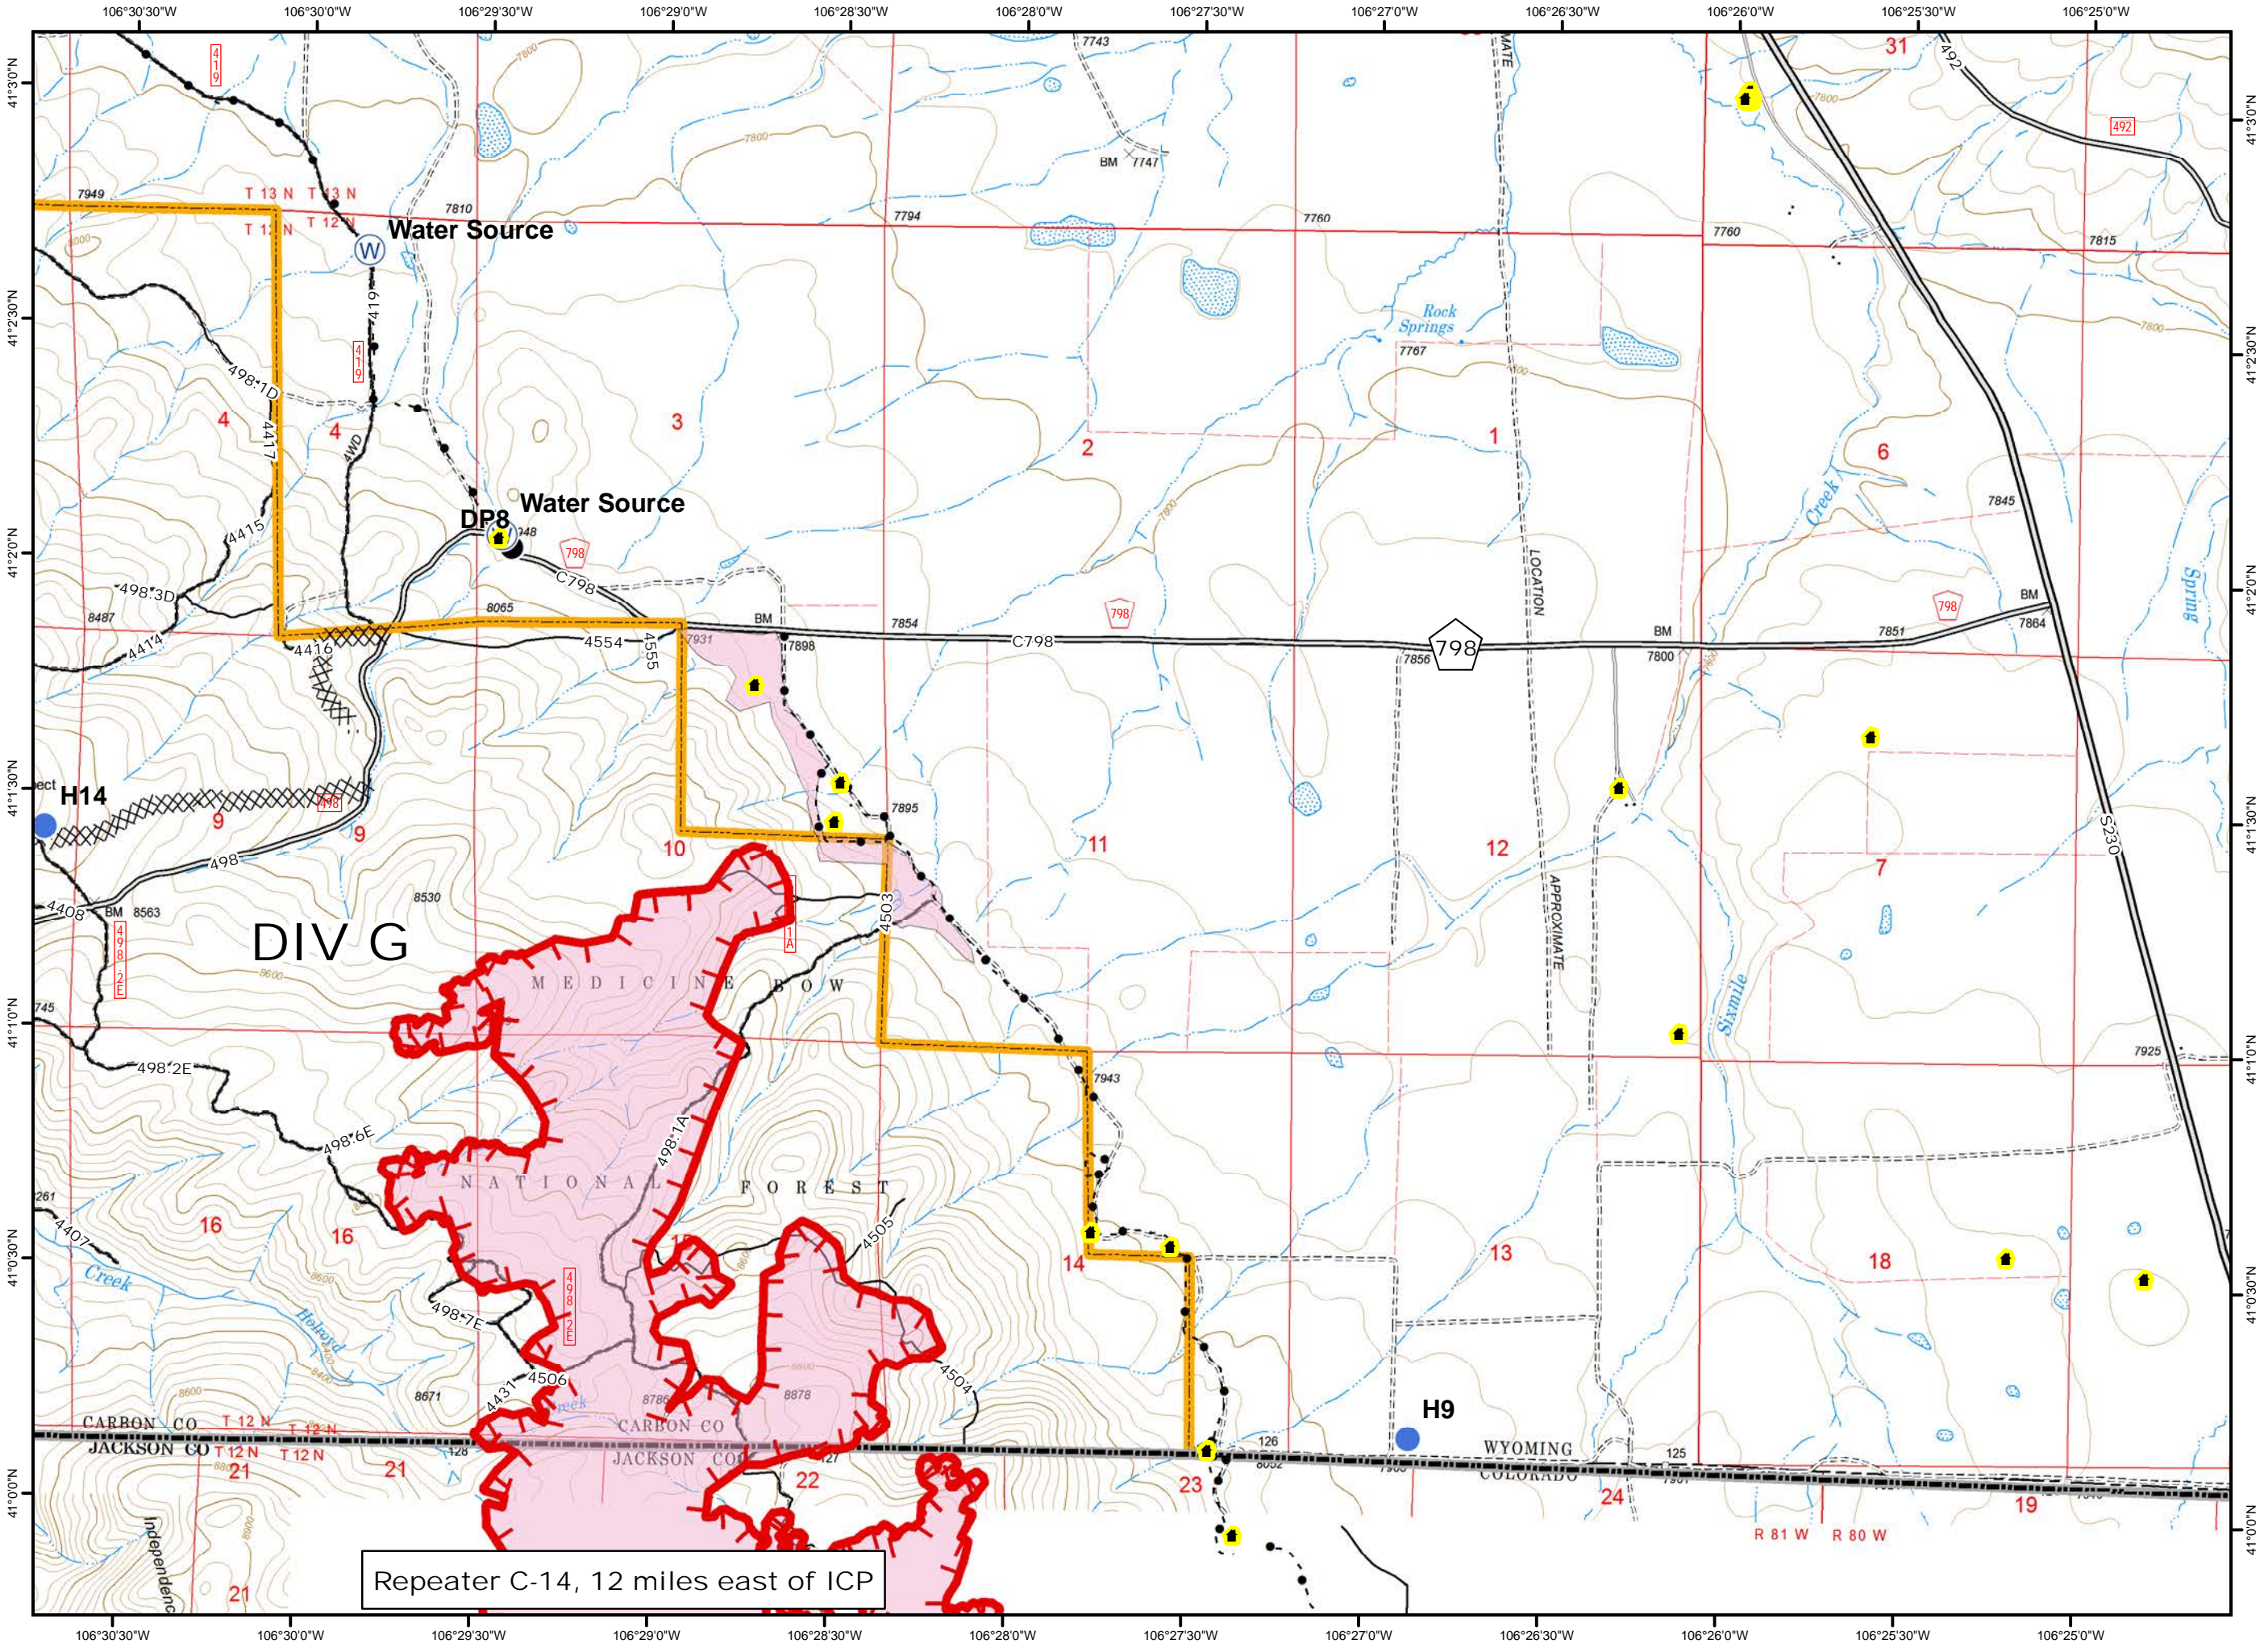

J

Legend

- Uncontrolled Fire Edge
- Completed Dozer Line
- Mastication Line
- Drop Point
- Helispot
- Water Source
- Buildings