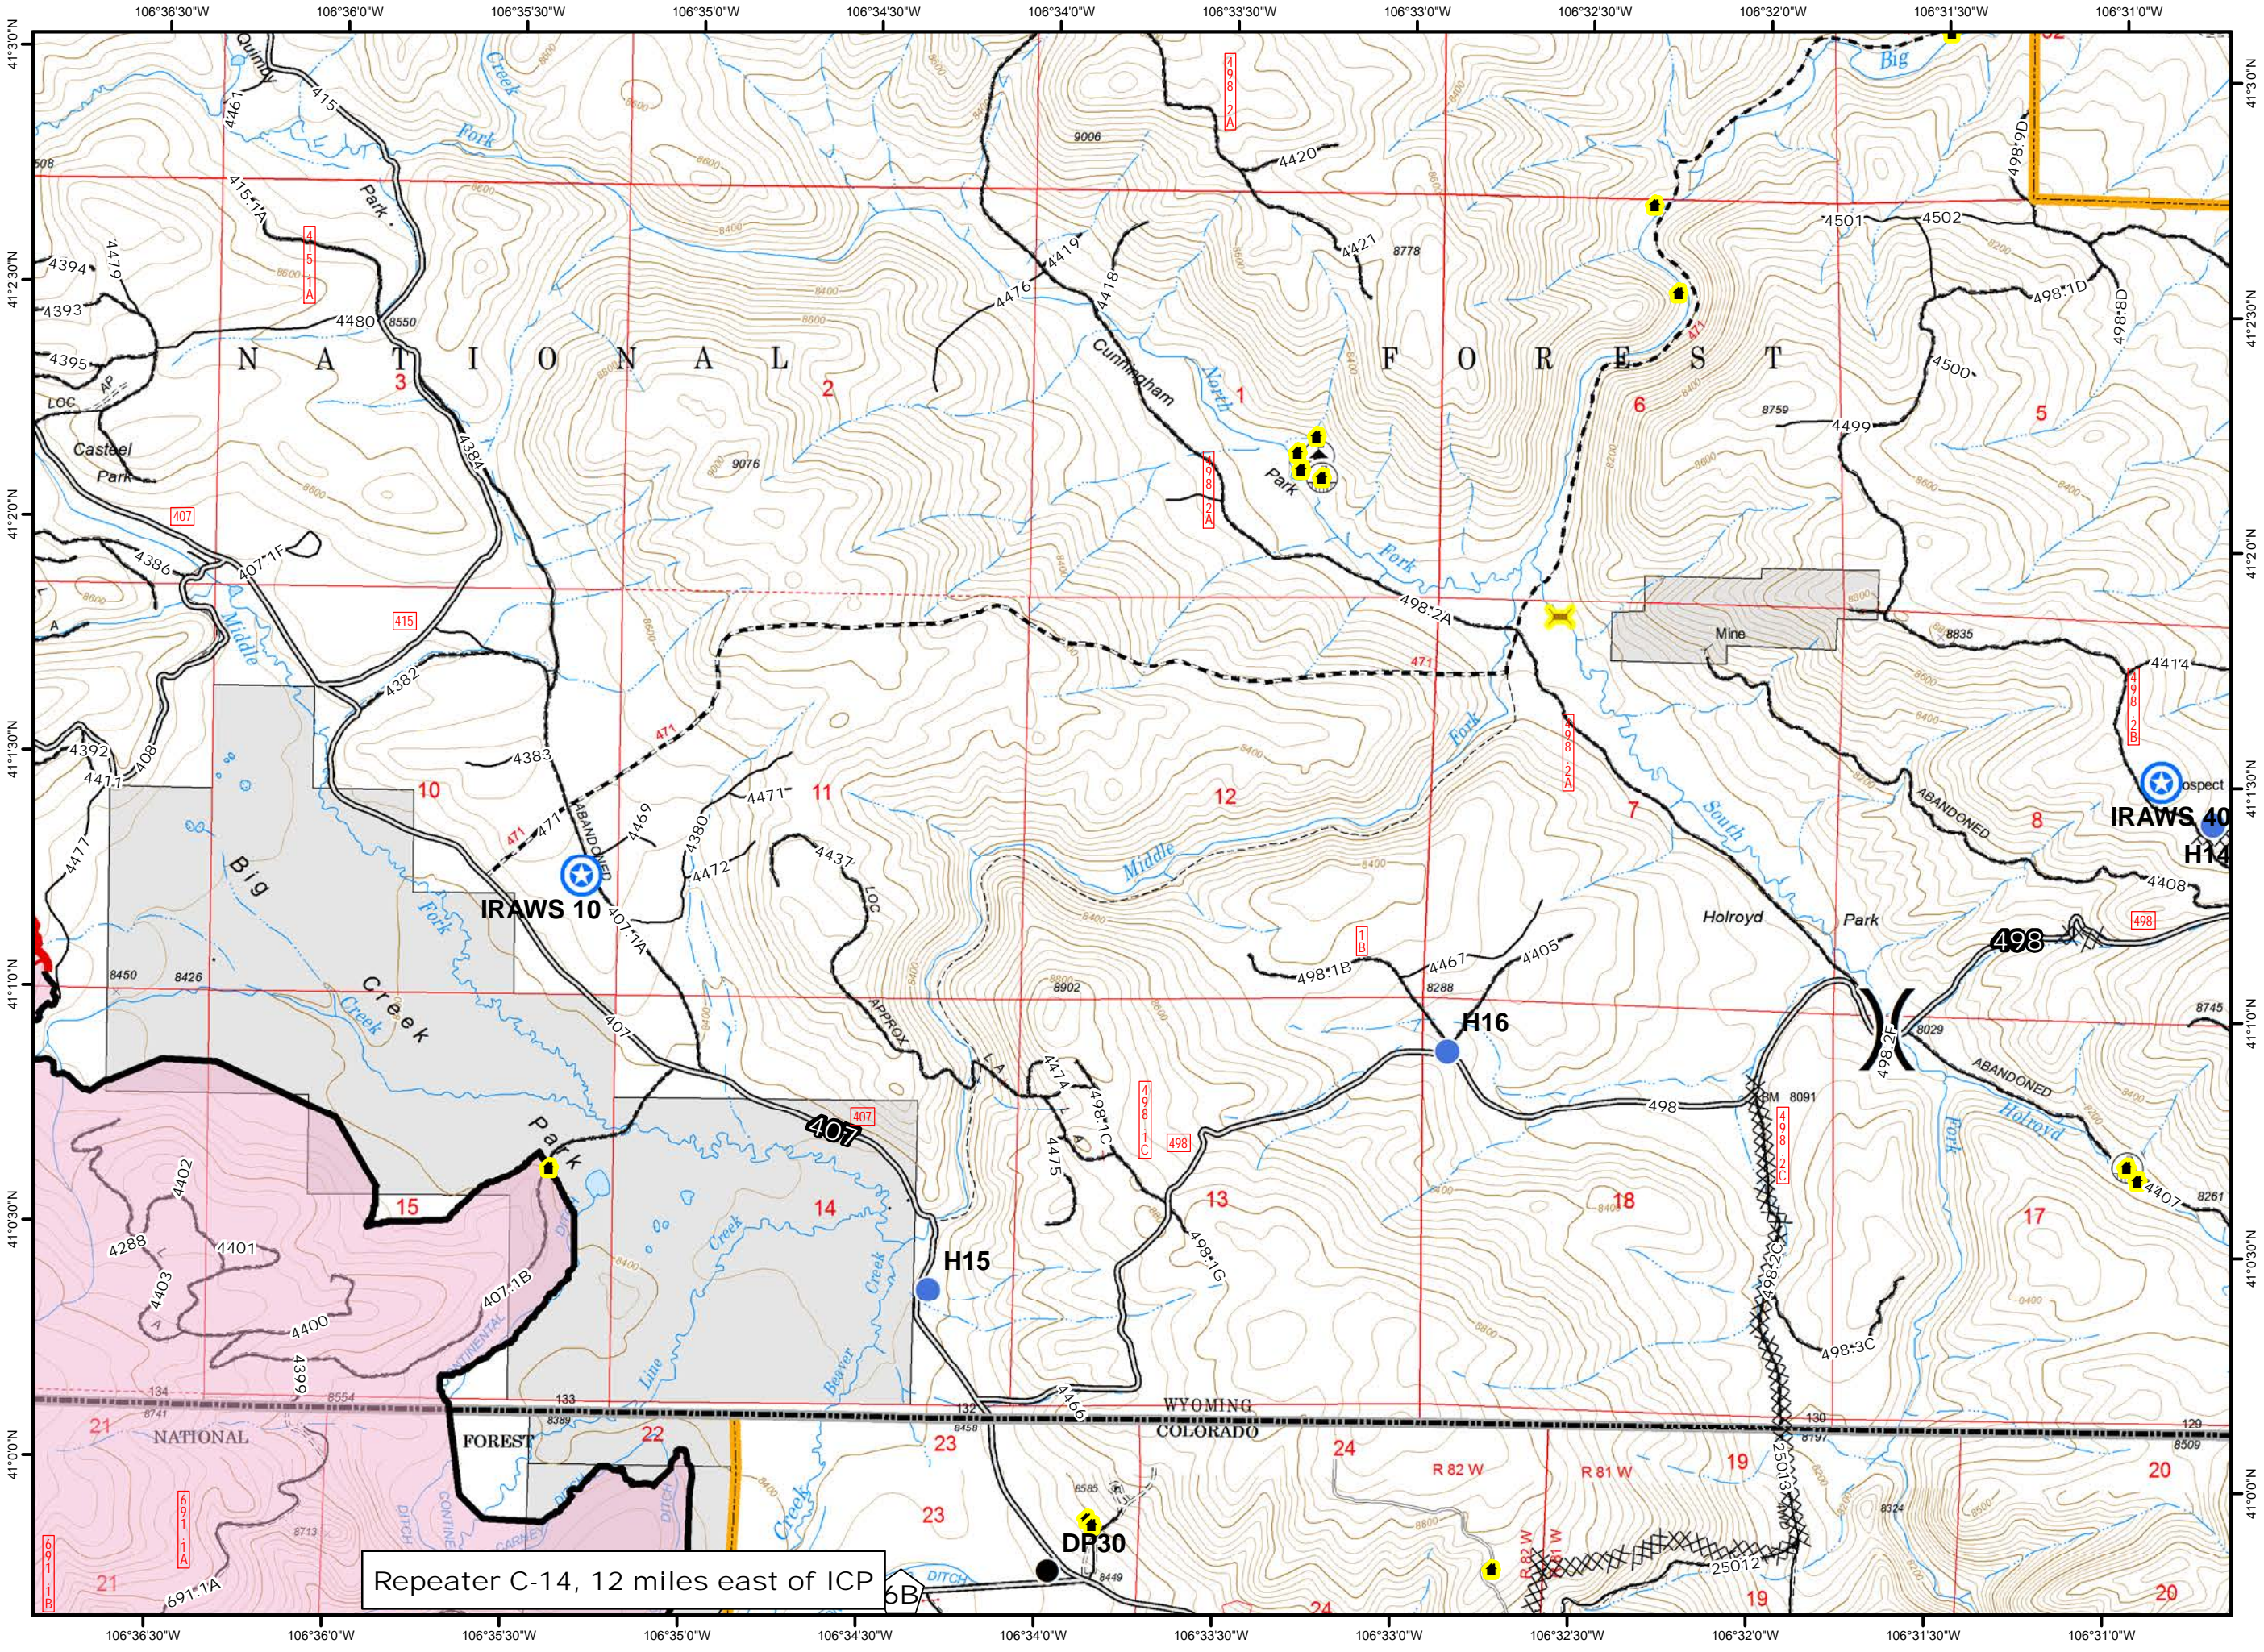

A

Legend

- Uncontrolled Fire Edge
- Completed Dozer Line
- Water Source
- Subdivisions
- Wilderness

Repeater C-14, 12 miles east of ICP

B

Legend

- Uncontrolled Fire Edge
- Completed Dozer Line
- Drop Point
- Subdivisions
- Wilderness

- - - • Mastication Line
- Drop Point
- ⊙ Water Source
- 🏠 Buildings
- ⚡ Powerlines

Repeater C-14, 12 miles east of ICP

F

Legend

- Uncontrolled Fire Edge
- Completed Dozer Line
- Contained Fire Edge
- Mastication Line
- Historical Structure
- Helispot
- RAWS
- Buildings

Repeater C-14, 12 miles east of ICP

G

Legend

- Uncontrolled Fire Edge
- Completed Dozer Line
- Contained Fire Edge
- Drop Point
- Helispot
- Buildings
- Subdivisions
- Fuel Treatments

Repeater C-14, 12 miles east of ICP

H

Legend

- Mastication Line
- Drop Point
- Ⓜ Water Source
- 🏠 Buildings
- A— Powerlines

Repeater C-14, 12 miles east of ICP

Legend

- Mastication Line
- (W) Water Source
- 🏠 Buildings
- ⚡ Powerlines
- 🌿 Wilderness