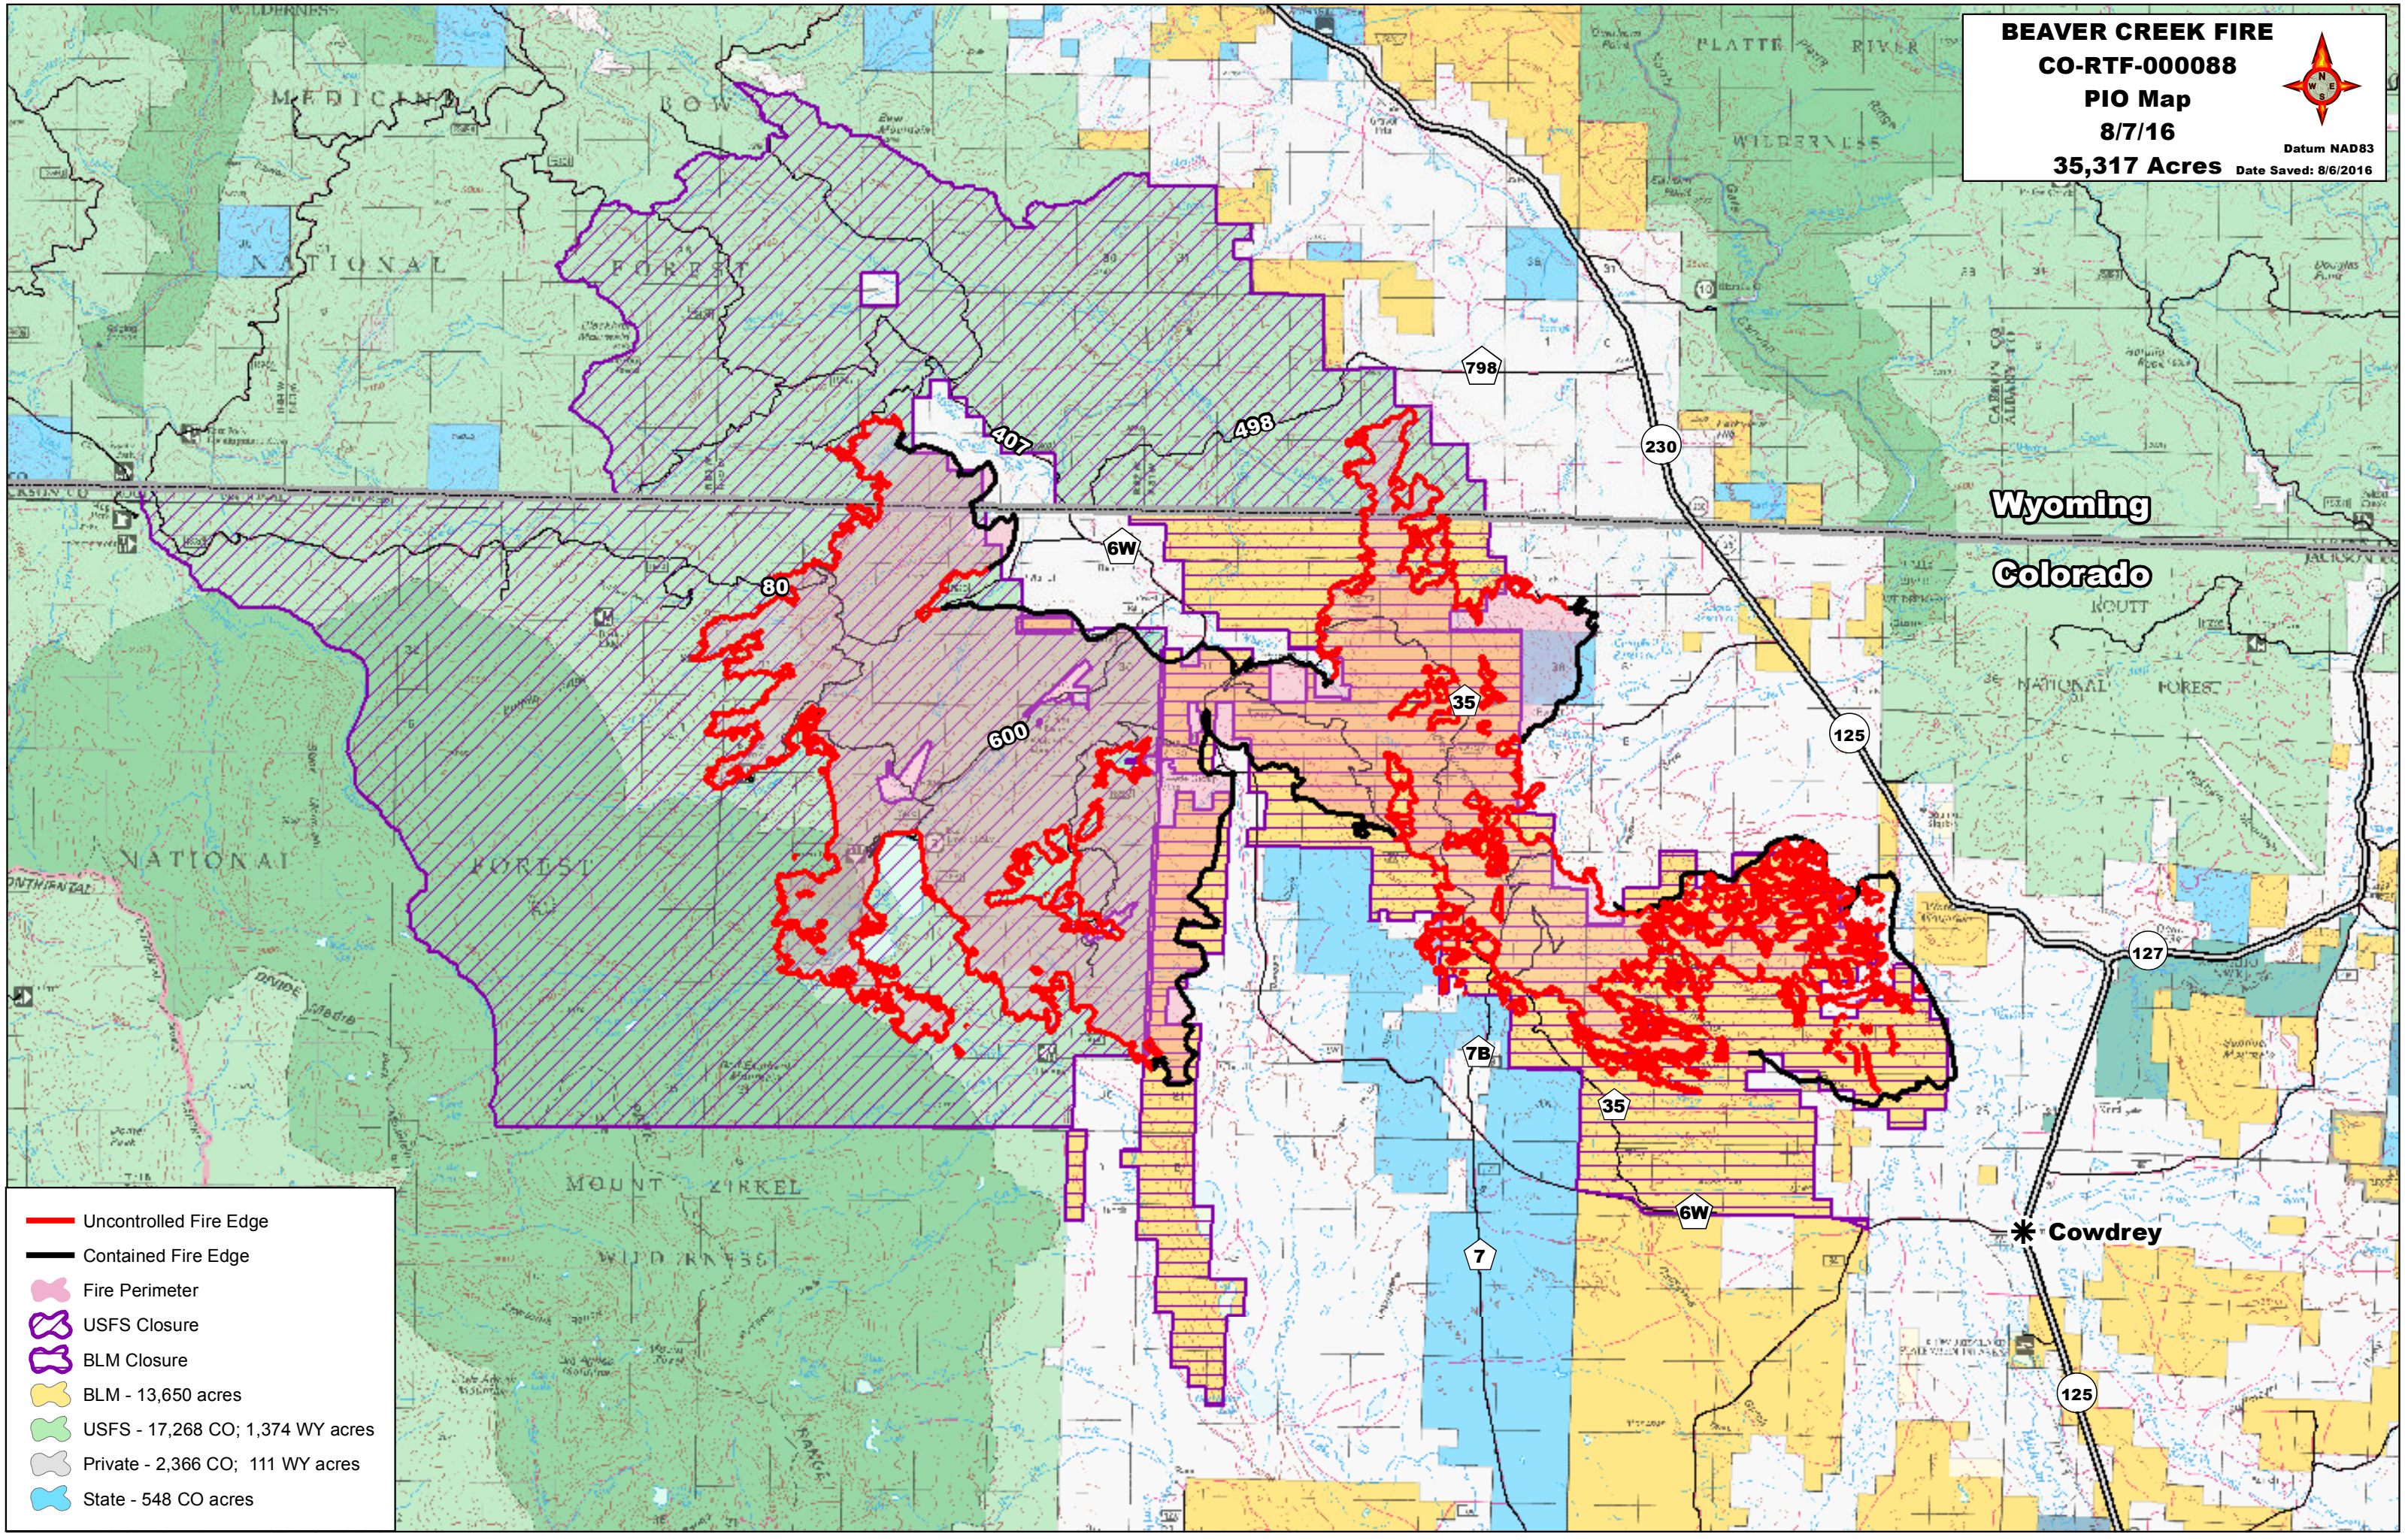

**BEAVER CREEK FIRE**  
**CO-RTF-000088**  
**PIO Map**  
**8/7/16**  
**35,317 Acres** Datum NAD83  
 Date Saved: 8/6/2016

- Uncontrolled Fire Edge
- Contained Fire Edge
- Fire Perimeter
- USFS Closure
- BLM Closure
- BLM - 13,650 acres
- USFS - 17,268 CO; 1,374 WY acres
- Private - 2,366 CO; 111 WY acres
- State - 548 CO acres