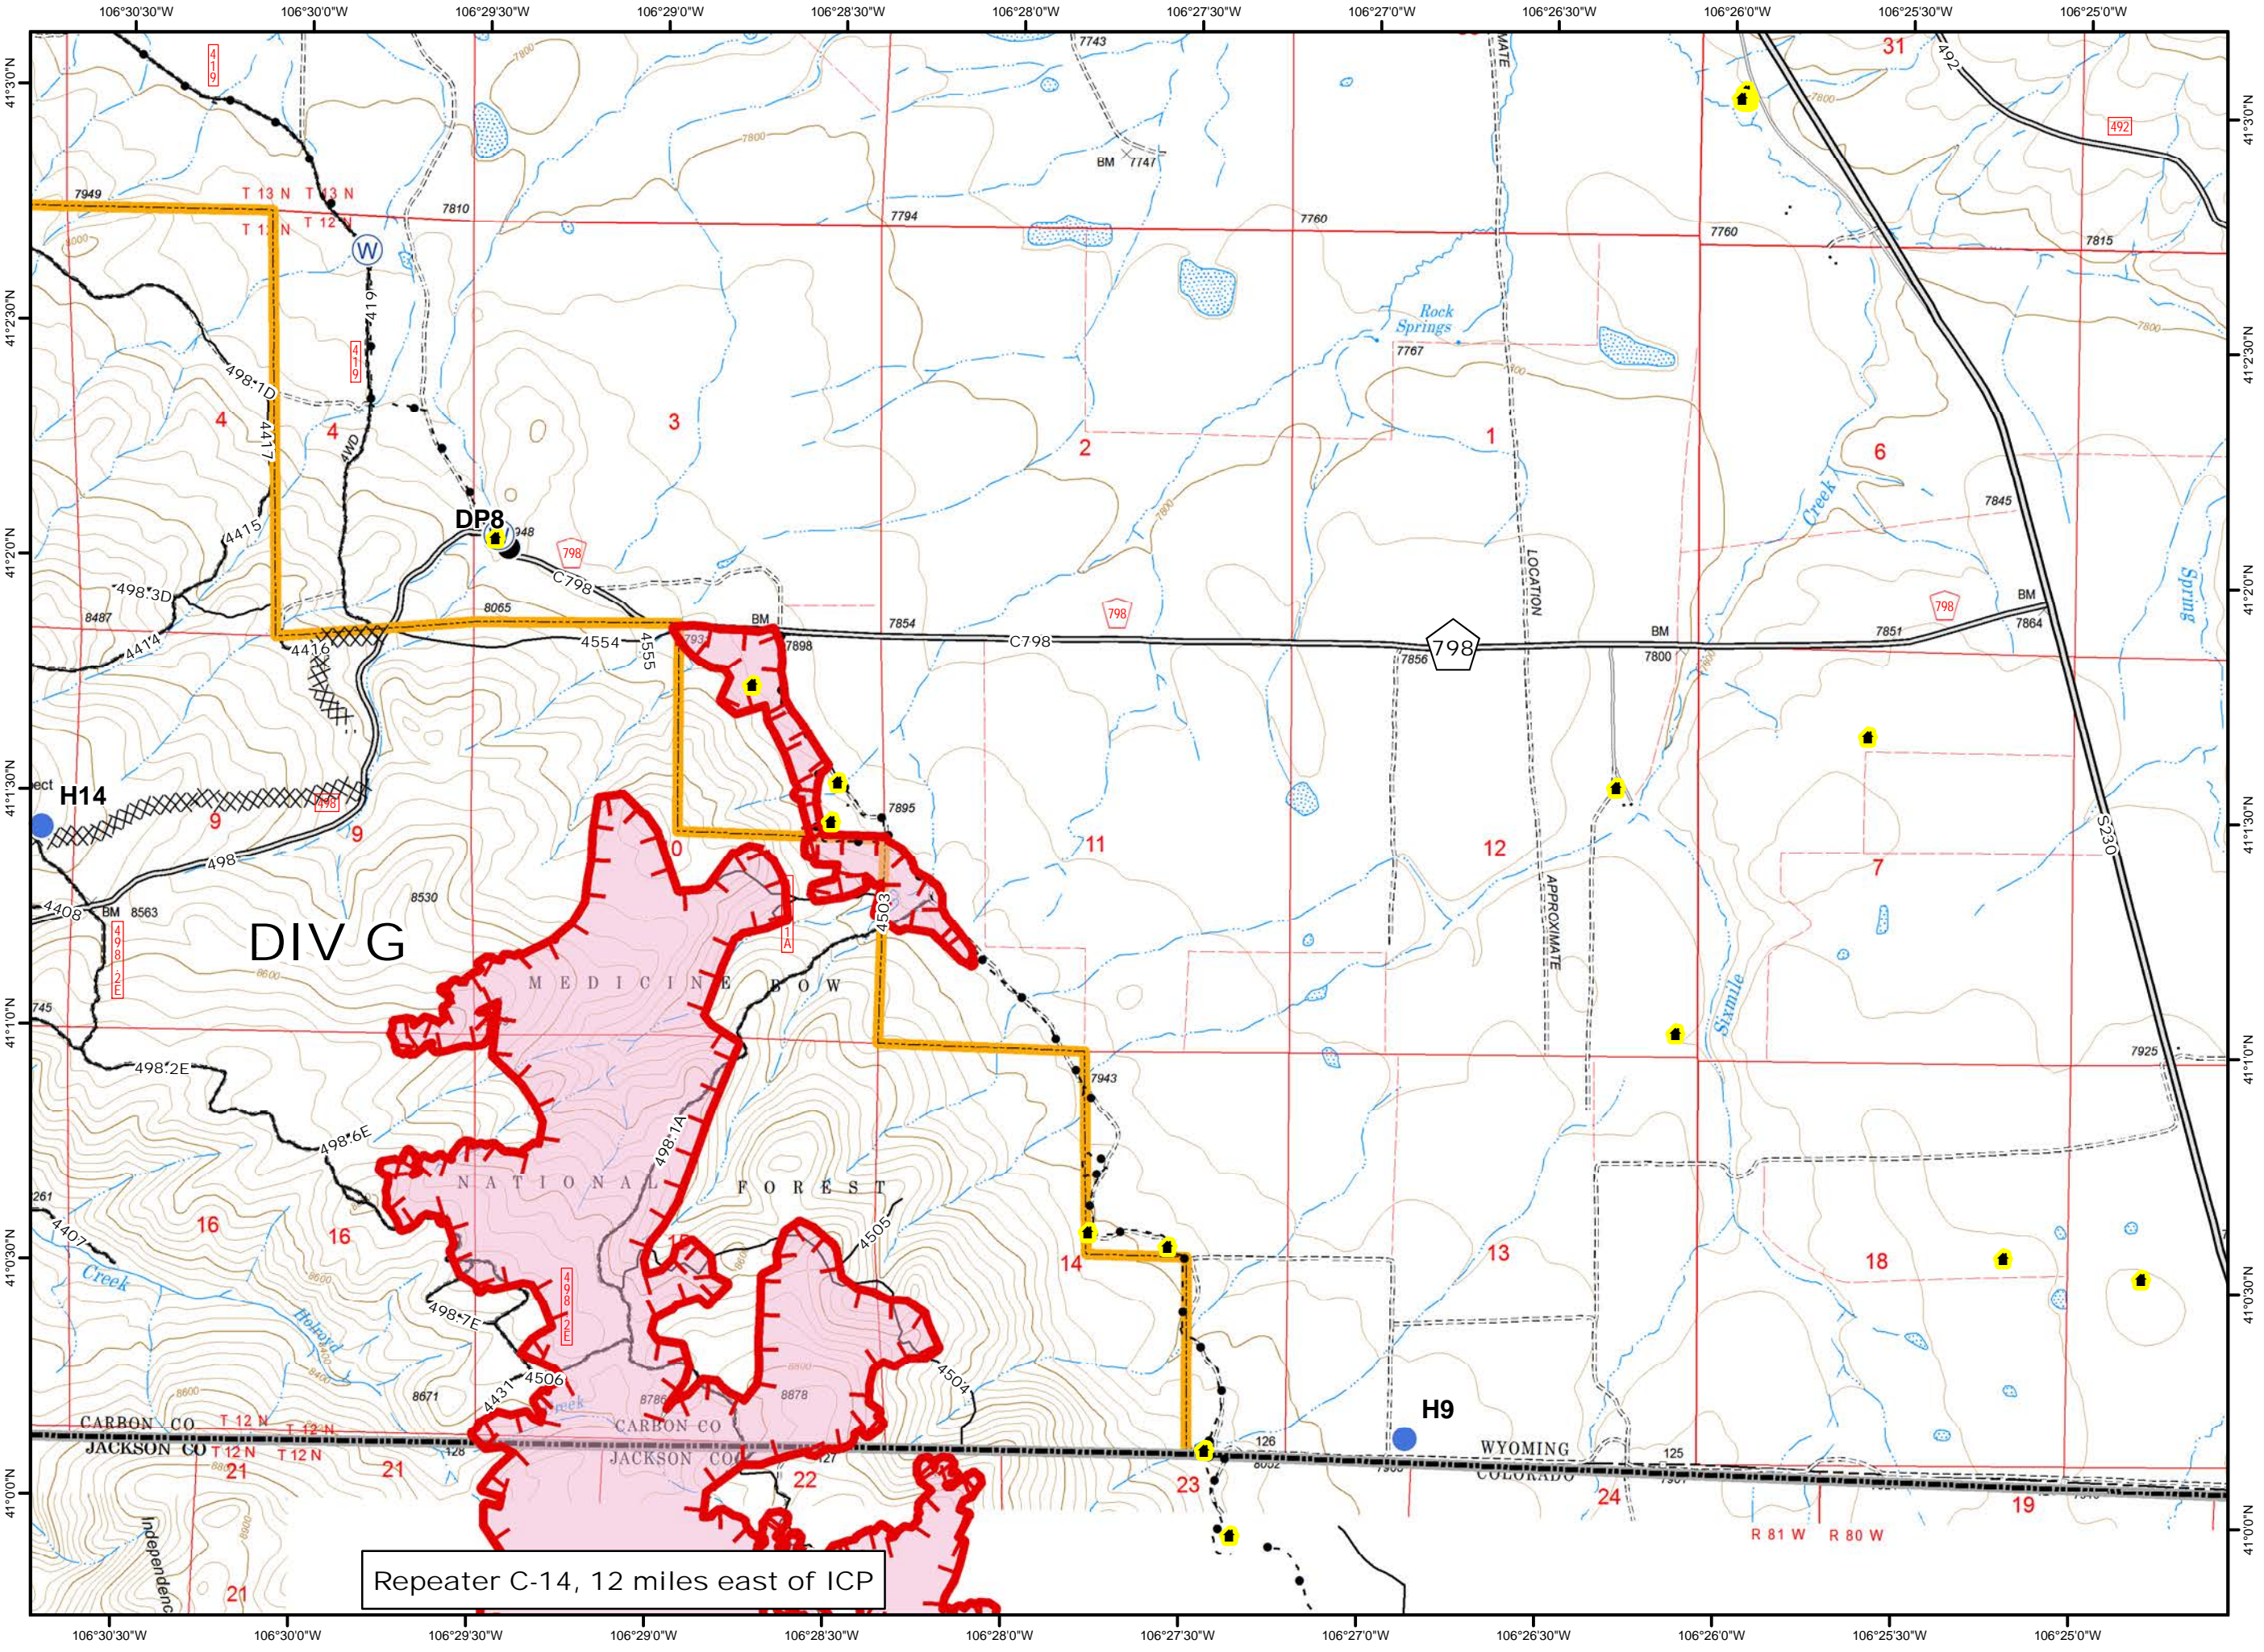

- Legend**
- Uncontrolled Fire Edge
  - Completed Dozer Line
  - Mastication Line
  - Drop Point
  - Helispot
  - Water Source
  - Buildings

Repeater C-14, 12 miles east of ICP