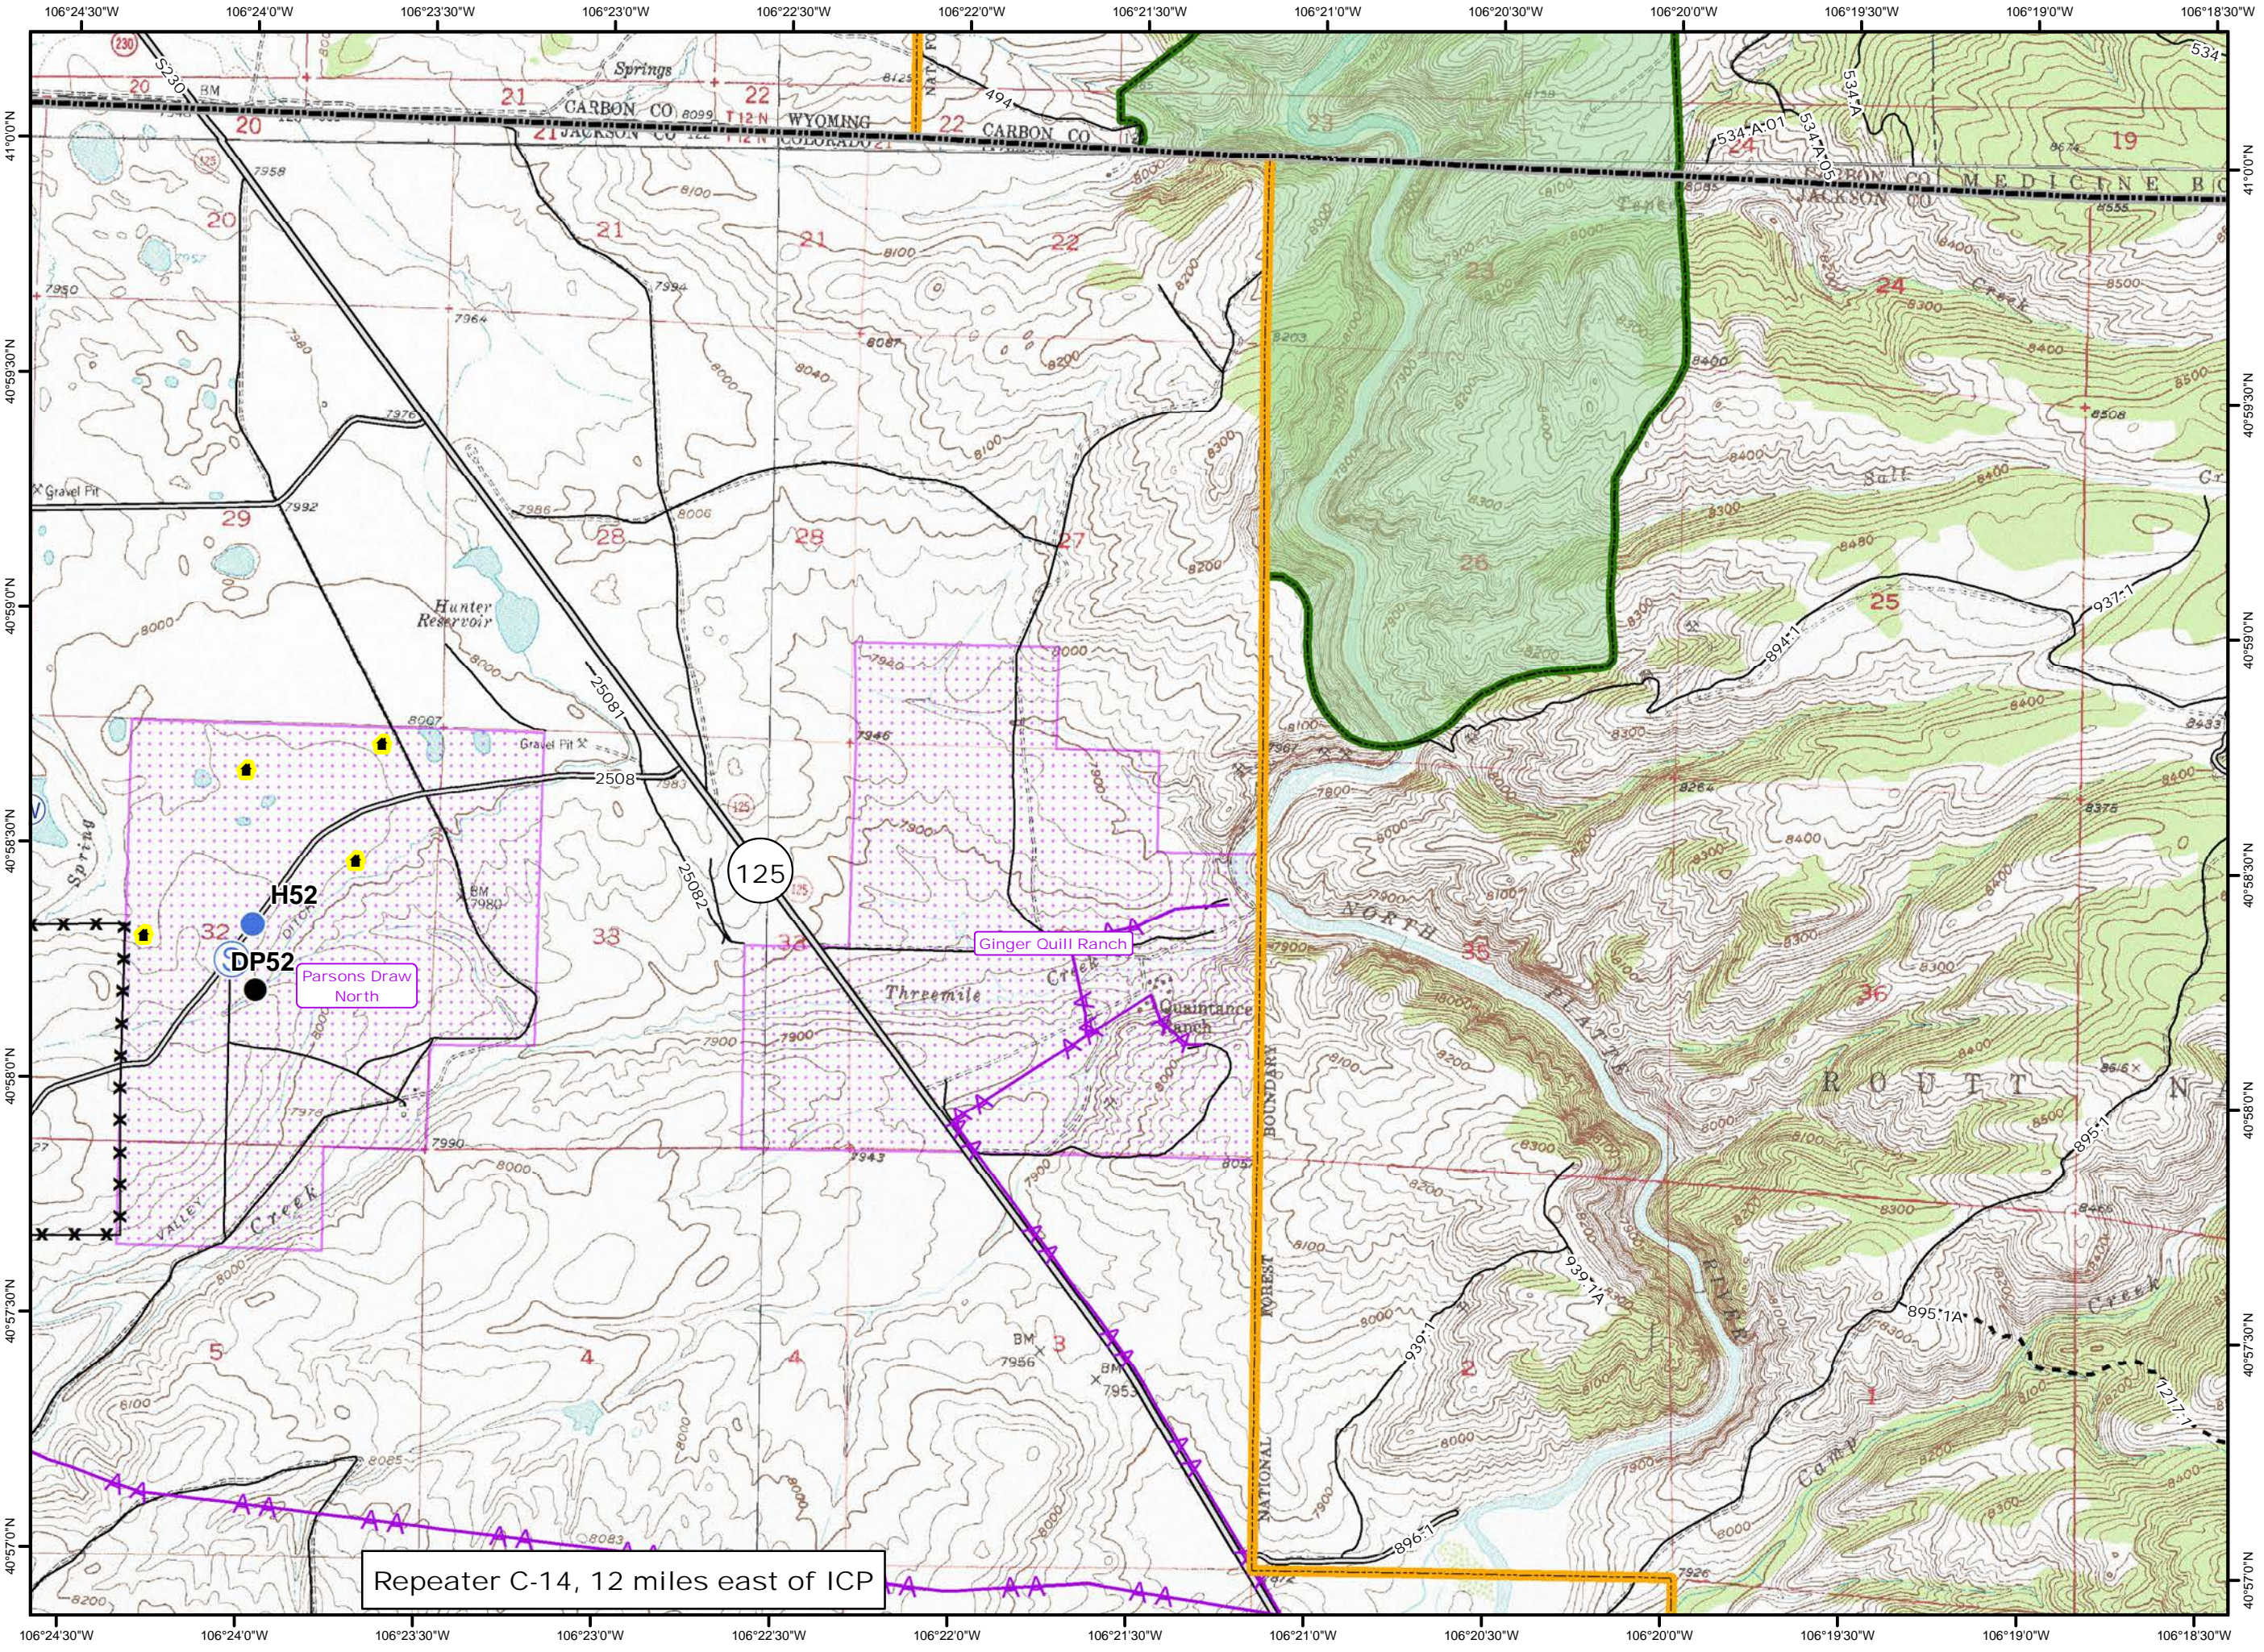

L  
Map Created: 8/7/2016  
9:22:48 PM

- Legend**
- Drop Point
  - Helispot
  - Ⓢ Staging Area
  - Ⓜ Water Source
  - 🏠 Buildings
  - ⚡ Powerlines
  - ⌘ Subdivisions
  - 🌿 Wilderness

Repeater C-14, 12 miles east of ICP