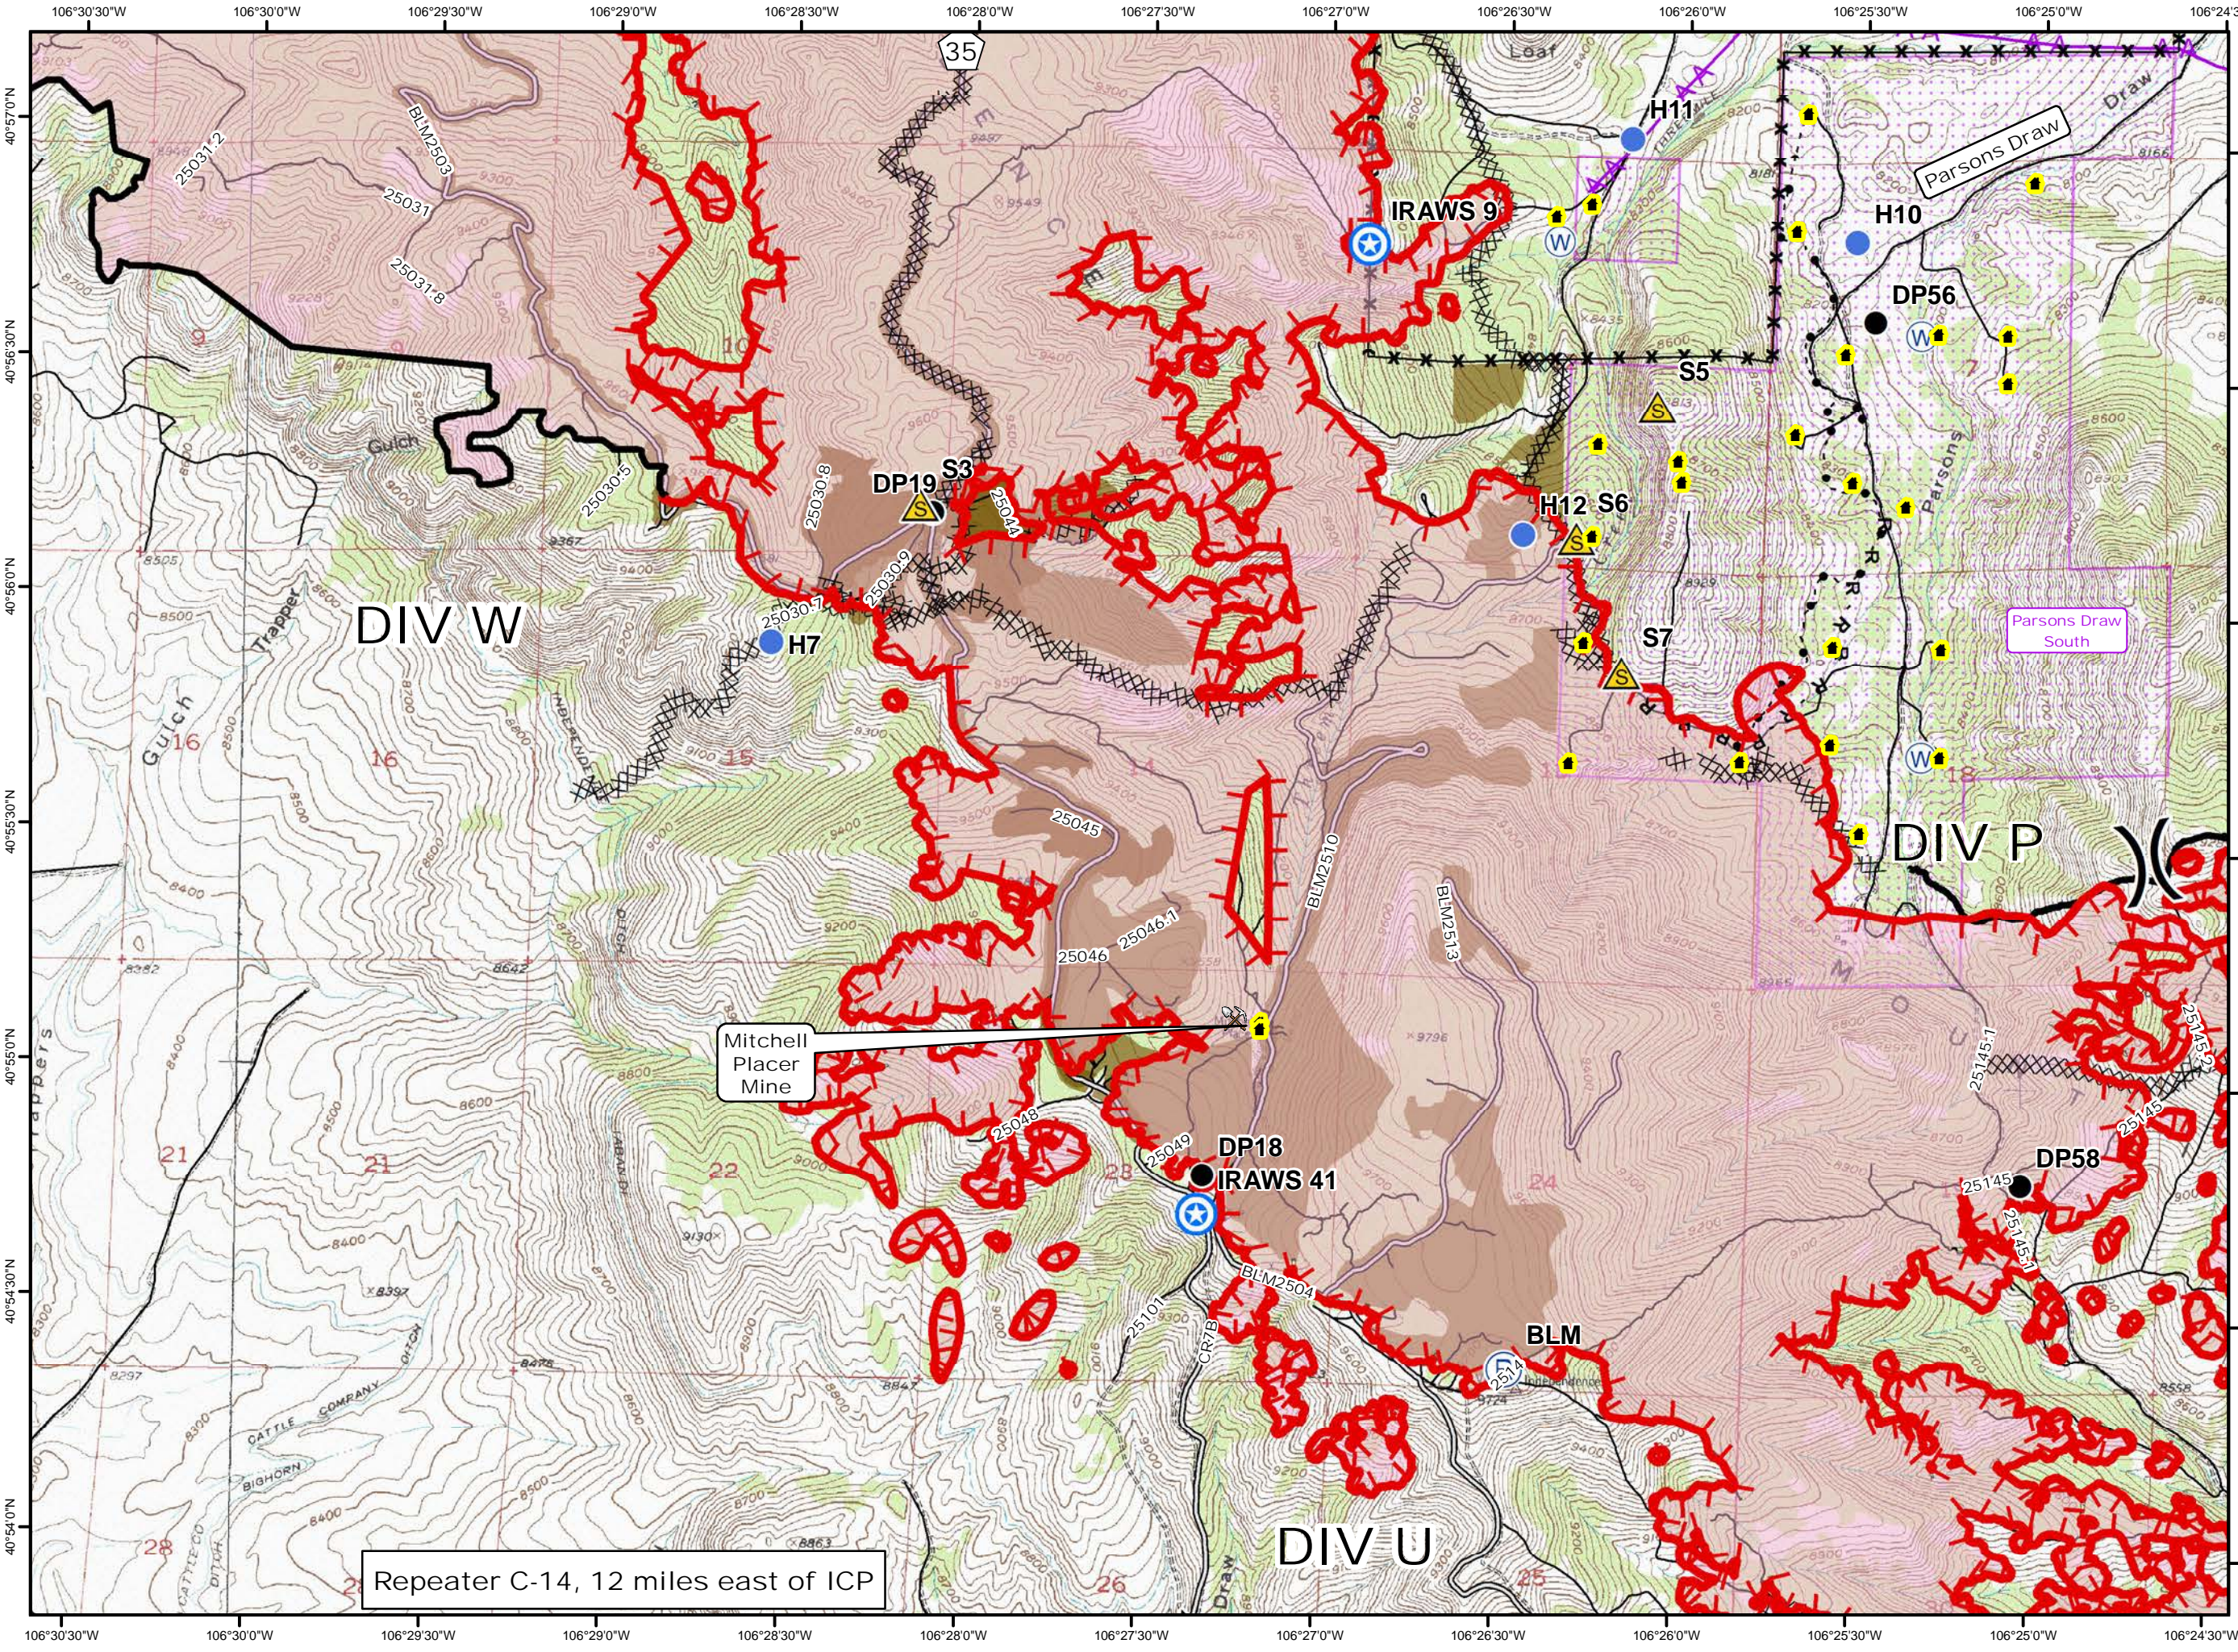

Legend

- Uncontrolled Fire Edge
- Completed Dozer Line
- Contained Fire Edge
- Road as Completed Line
- Mastication Line
- Drop Point
- Helispot
- Repeater
- Safety Zone
- Water Source
- RAWS
- Buildings
- Powerlines
- Subdivisions
- Fuel Treatments

Repeater C-14, 12 miles east of ICP