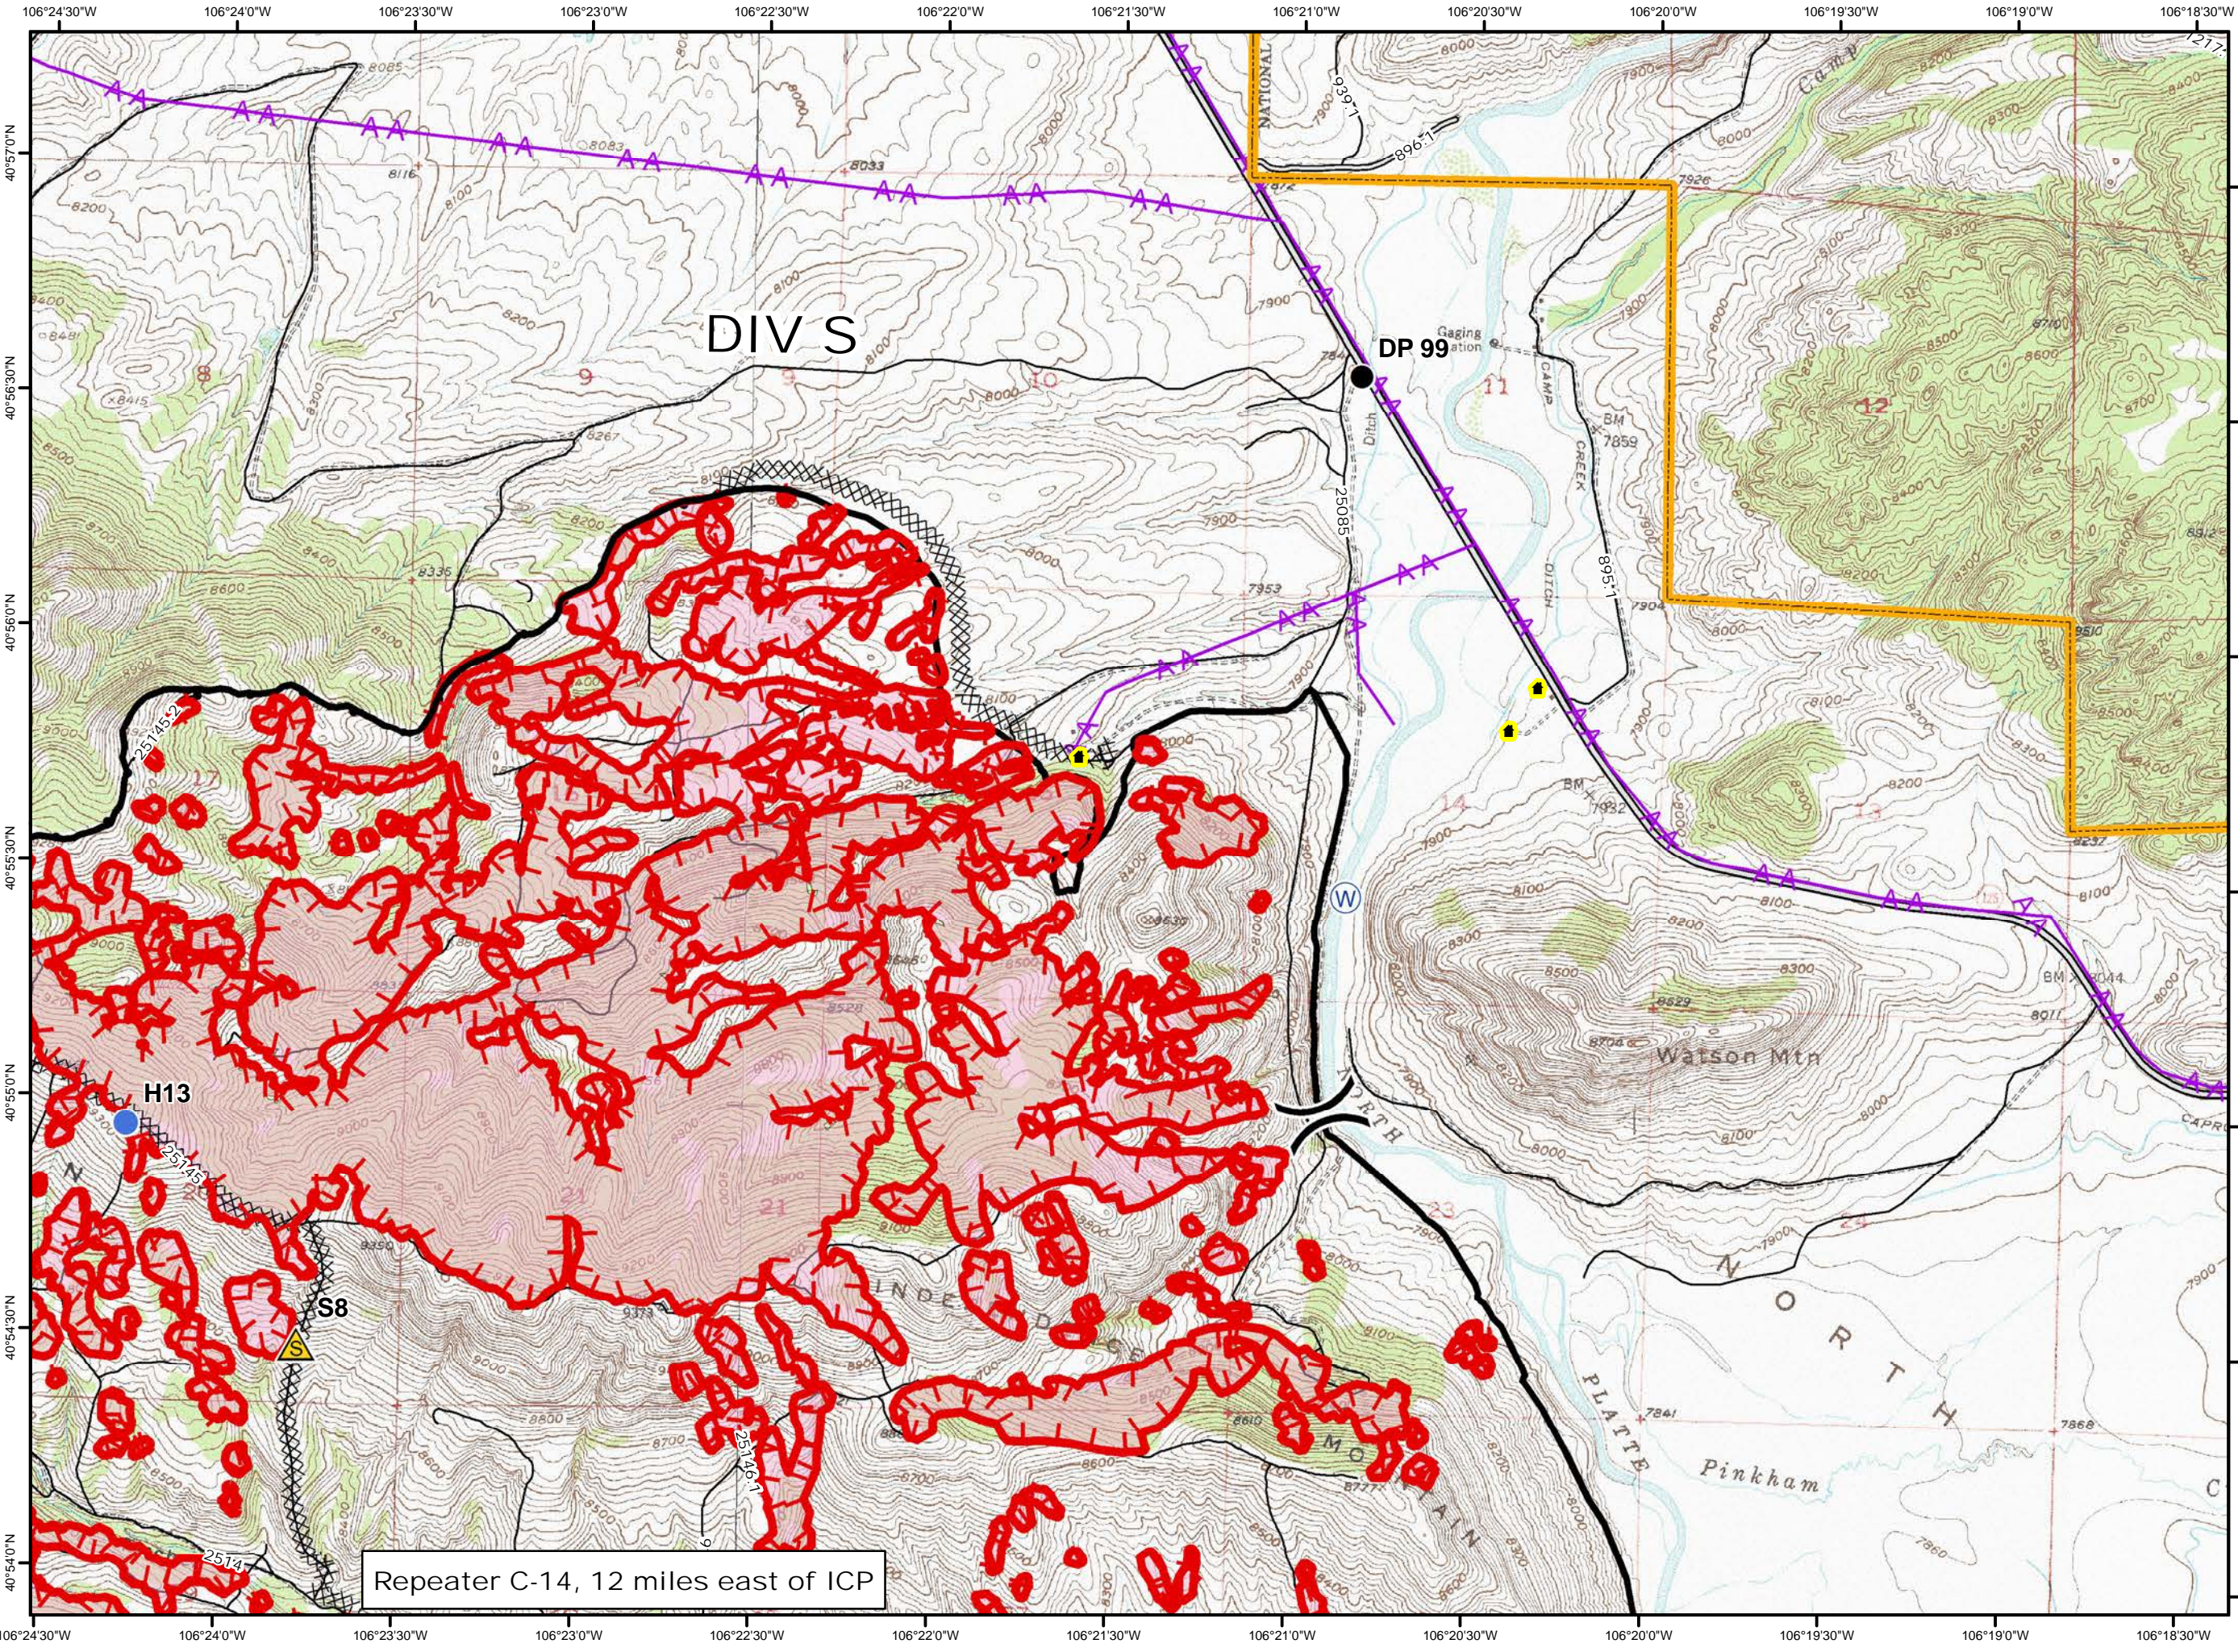

N
Map Created: 8/7/2016
9:22:48 PM

Legend

- Uncontrolled Fire Edge
- Completed Dozer Line
- Contained Fire Edge
- Mastication Line
- Drop Point
- Helispot
- Safety Zone
- Water Source
- Buildings
- Powerlines

0 0.25 0.5 Miles